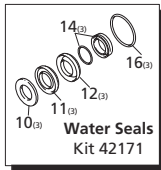

Repair Kits

Pos	Code	Description	Qty.	Pos	Code	Description	Qty.	Legend	
1	2980100	Screw	8	37	2980010	Con-rod	3	∅ 18	∅ 18
2	650530	Washer	8	38	1140420	Bearing	1	For ○	For ◻
3	2980020	Pump head	1	39	1940060	Piston pin	3	RW15	RW21
4	180101	O-Ring ∅17.5x2	1	40	1941380	O-Ring ∅66.34x2.62	1		
5	820361	Plug	1	41	1941390	0.05mm shim	1-3		
6	880830	O-Ring ∅15.54x2.62	6	42	1941400	0.10mm shim	1-3		
7	1389051	Complete valve	6	43	1941410	0.19mm shim	1-3		
8	960160	O-Ring ∅17.86x2.62	6	44	1941420	0.25mm shim	1-3		
9	960090	Plug	6	45	1949011	Complete side cover	1		
10	960110	Ring	3	46	850370	Screw M 8x16	4		
11	880320	O-Ring ∅15.54x2.62	3	47	1940960	Guiding piston	3		
12	2340310	Ring	3	48	1383190	Spacer	3		
13	2980070	Front piston guide	3	49	1941020	Piston	3		
14	1942690	Gasket w/ring	3	50	1340600	Washer	3		
15	1942480	Guiding piston	3	51	1941640	Screw	3		
16	820490	O-Ring ∅34.65x1.78	3	52	1260430	Snap ring	1		
17	1940560	Ring	3	53	1780690	Disc	1		
18	1940370	Base	2	54	1260250	Oil indicator	1		
19	200231	Washer	4	55	1140450	O-Ring ∅20.24x2.62	1		
20	1940380	Screw	4	56	100410	O-Ring ∅34.6x2.62	1		
21	2989200	Head pre-assembly	1		1941270	Oil indicator	1		
23	1941330	Pump housing	1		1941260	Disc	1		
24	740290	O-Ring ∅14x1.78	3		1941290	Snap ring	1		
25	1980740	Plug 3/8" G	3						
26	1941370	Bearing	1						
27	1941380	O-Ring ∅66.34x2.62	1						
28	1941240	Open bearing support	1						
29	850370	Screw M 8x16	4						
30	820680	Seal	1						
31	1200430	Screw M 6x16	6						
32	1949010	Complete cover	1						
33	1940410	O-Ring ∅132x3	1						
34	1140370	Oil cap	1						
35	650250	Key	1						
36	2980050	Crankshaft 24mm	○ 1						
	2980030	Crankshaft 24mm	◻ 1						