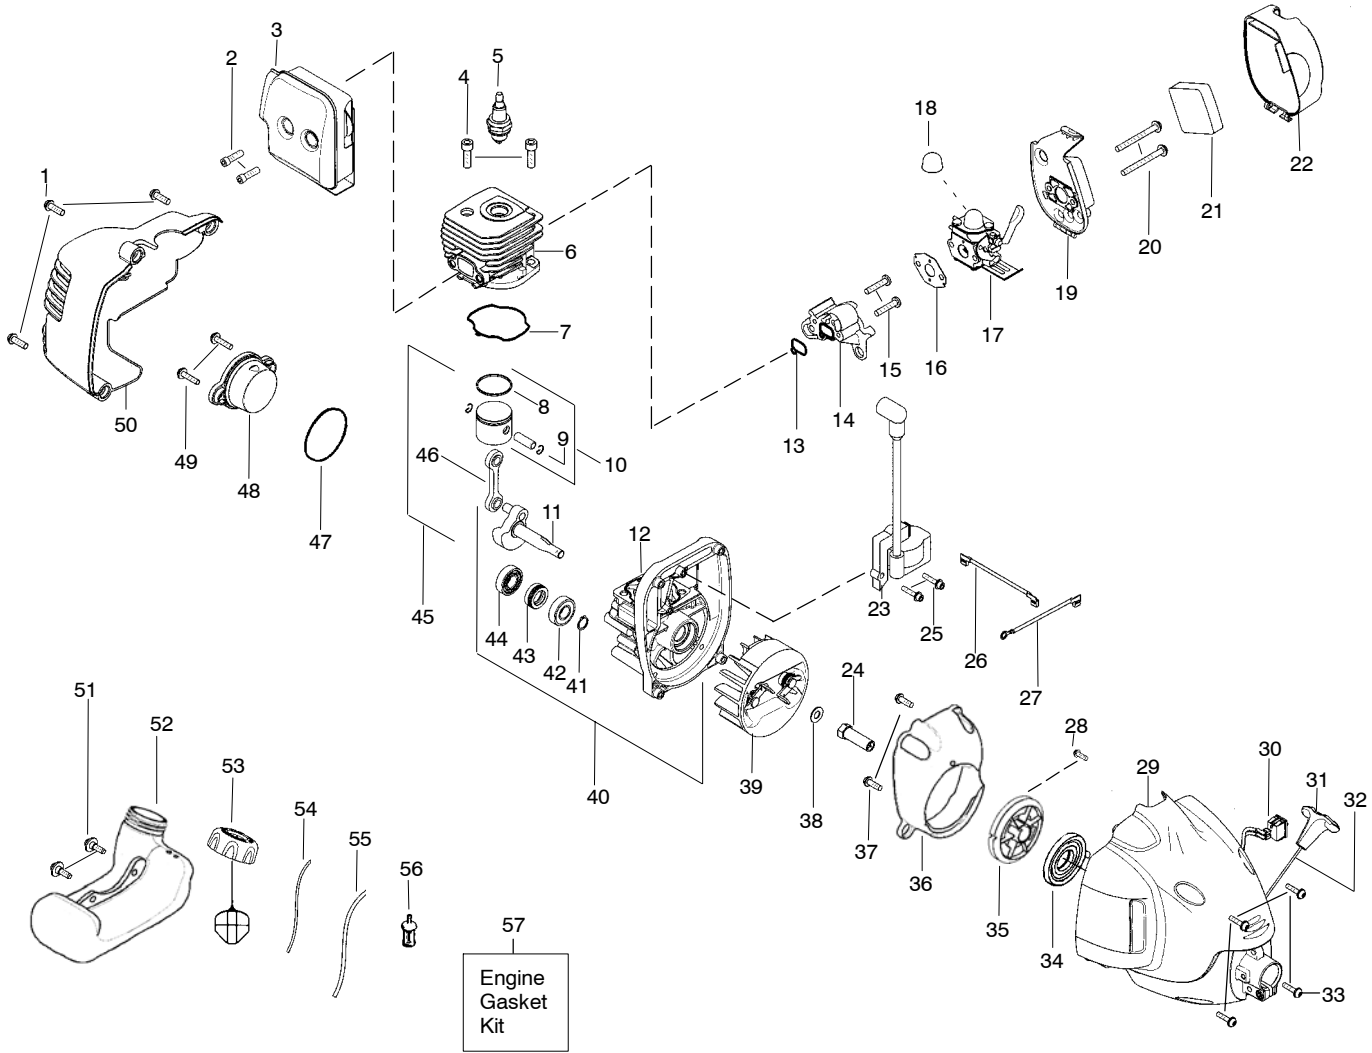

Ref.	Part No.	Description	Ref.	Part No.	Description	Ref.	Part No.	Description
1.	530015880	Screw	20.	530016429	Screw	45.	530071785	Kit-Piston/Rod (Incl. 10,46)
2.	530058982	Bolt-Muffler	21.	530036575	Foam-Air Filter	46.	530069945	Assy-Connecting Rod
3.	530057863	Assy-Muffler/Shield (Incl. 2)	22.	530058912	Cover-Air Box	47.	530071750	O-Ring-C'case (kit)
4.	530015953	Screw-Cylinder	23.	530039234	Ignition Module	48.	530058738	Assy-Plug (incl.47)
5.	952030249	Spark Plug (RCJ 6Y)	24.	530027953	Coupling-Drive	49.	530016386	Screw
6.	530012541	Cylinder	25.	530016357	Screw	50.	530058737	Shroud-Rear
7.	530071750	Seal-Cylinder (kit)	26.	530014663	Assy-Leadwire	51.	530016445	Retainer-Tank
8.	530055120	Piston Ring	27.	530014662	Assy-Ground Wire	52.	530058847	Assy-Fuel Tank (incl. filter, lines & fuel cap)
9.	530015162	Retainer-Piston Pin	28.	530016391	Screw	53.	530058743	Assy-Fuel Cap
10.	530071357	Kit - Piston (Incl. 8, 9)	29.	545008211	Assy.-Fan Hsg	54.	530069247	Kit-Fuel Line (Small)
11.	530012555	Assy-Crankshaft	30.	545081869	Kit-Switch	55.	530069216	Kit-Fuel Line (Large)
12.	530012582	Assy-Crankcase (Incl. 42,43,44)	31.	530058742	Handle-Starter	56.	530095646	Assy-Fuel Pickup
13.	530071750	Seal-Adapter/Carb.(kit)	32.	530071798	Kit - Rope	57.	530071750	Kit-Engine Gasket (Incl. 7,13,16,47)
14.	530057547	Adapter-Carb.	33.	530016386	Screw			
15.	530016441	Screw	34.	530042086	Spring-Starter			
16.	530071750	Gasket-Carb. (kit)	35.	530071797	Kit-Starter Pulley			
17.	----	Kit-Carb.	36.	545080601	Baffle			
	530071822	Zama (C1U-W24)	37.	530015880	Screw			
	545081807	Walbro (WT-670)	38.	530015828	Washer-Flat			
			39.	530054115	Assy-Flywheel			
			40.	530071751	Assy-C'case & C'shaft (Incl. 11,12,41)			
			41.	530015941	Retain. Ring-C'shaft			
			42.	530055728	Outer Bearing			
			43.	530019264	Seal			
			44.	530032125	Inner Bearing			
18.	----	Purge Bulb						
	530058709	Zama						
	530035497	Walbro						
19.	530059246	Air Box						

(Note: Repair kits are not available for this carburetor)

Not Shown

✓ = NEW PART NUMBER FOR THIS IPL

* = REFER TO THE SERVICE REFERENCE INDICATED FOR MORE INFORMATION. (LOCATED AT END OF IPL)