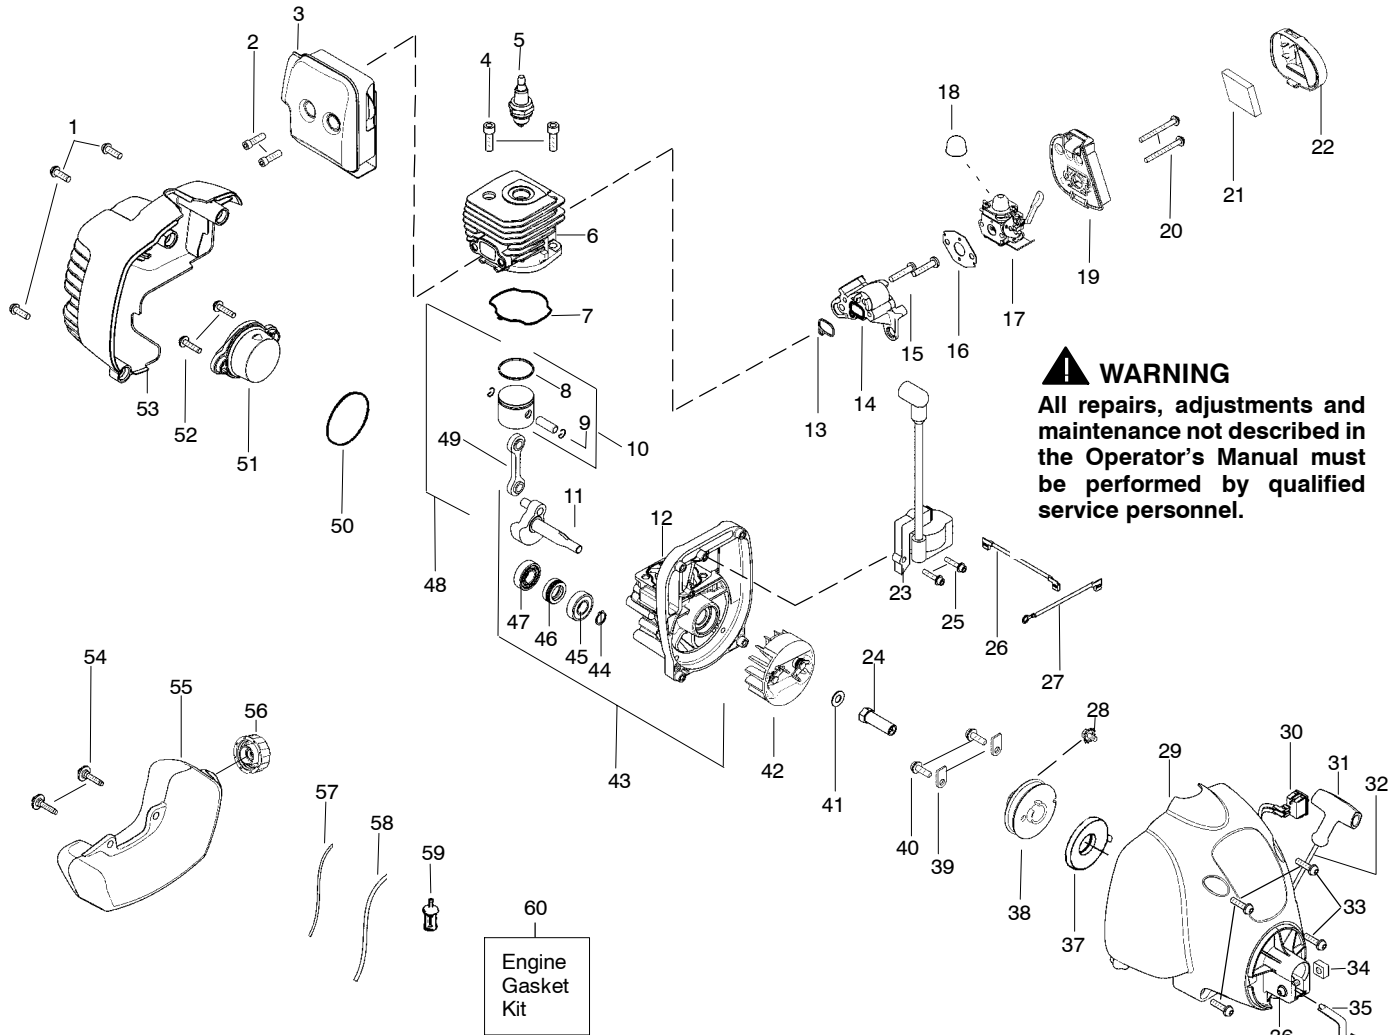

⚠ WARNING
 All repairs, adjustments and maintenance not described in the Operator's Manual must be performed by qualified service personnel.

Ref.	Part No.	Description	Ref.	Part No.	Description
1.	530057991	Assy - Throttle Cable	17.	530016152	Wingnut
2.	530049107	Trigger	18.	530096067	Bracket - Shield
3.	530057582	Throttle Hsg. (Right)	19.	530096068	Assy - Gearbox
4.	530015880	Screw - Throttle Hsg.	20.	952701724	Accy - TNG VI Cutting Head (Incl. 21,22,23,24)
5.	530015821	Bolt - Handle/Shield	21.	530095772	Assy - Hub
6.	530057581	Throttle Hsg. (Left)	22.	530053241	Spring - Compression
7.	530058580	Assy - Handle Assist (Incl. 5,8)	23.	530401957	Clip - Retainer - Head
8.	530016152	Wingnut	24.	952701721	Accy - Spool w/Line
9.	530071662	Assy - Drive Shaft Hsg.			
10.	530096075	Shaft - Flex			
11.	530016014	Screw			
12.	530016224	Screw - Alignment			
13.	530052285	Line Limiter			
14.	530015966	Screw - Line Limiter			
15.	530015820	Bolt			
16.	530071771	Kit - Shield Assy (Incl. 13,14,15,17)			
					Not Shown
				545154717	Operator Manual
				545144402	Decal - Shaft Warning