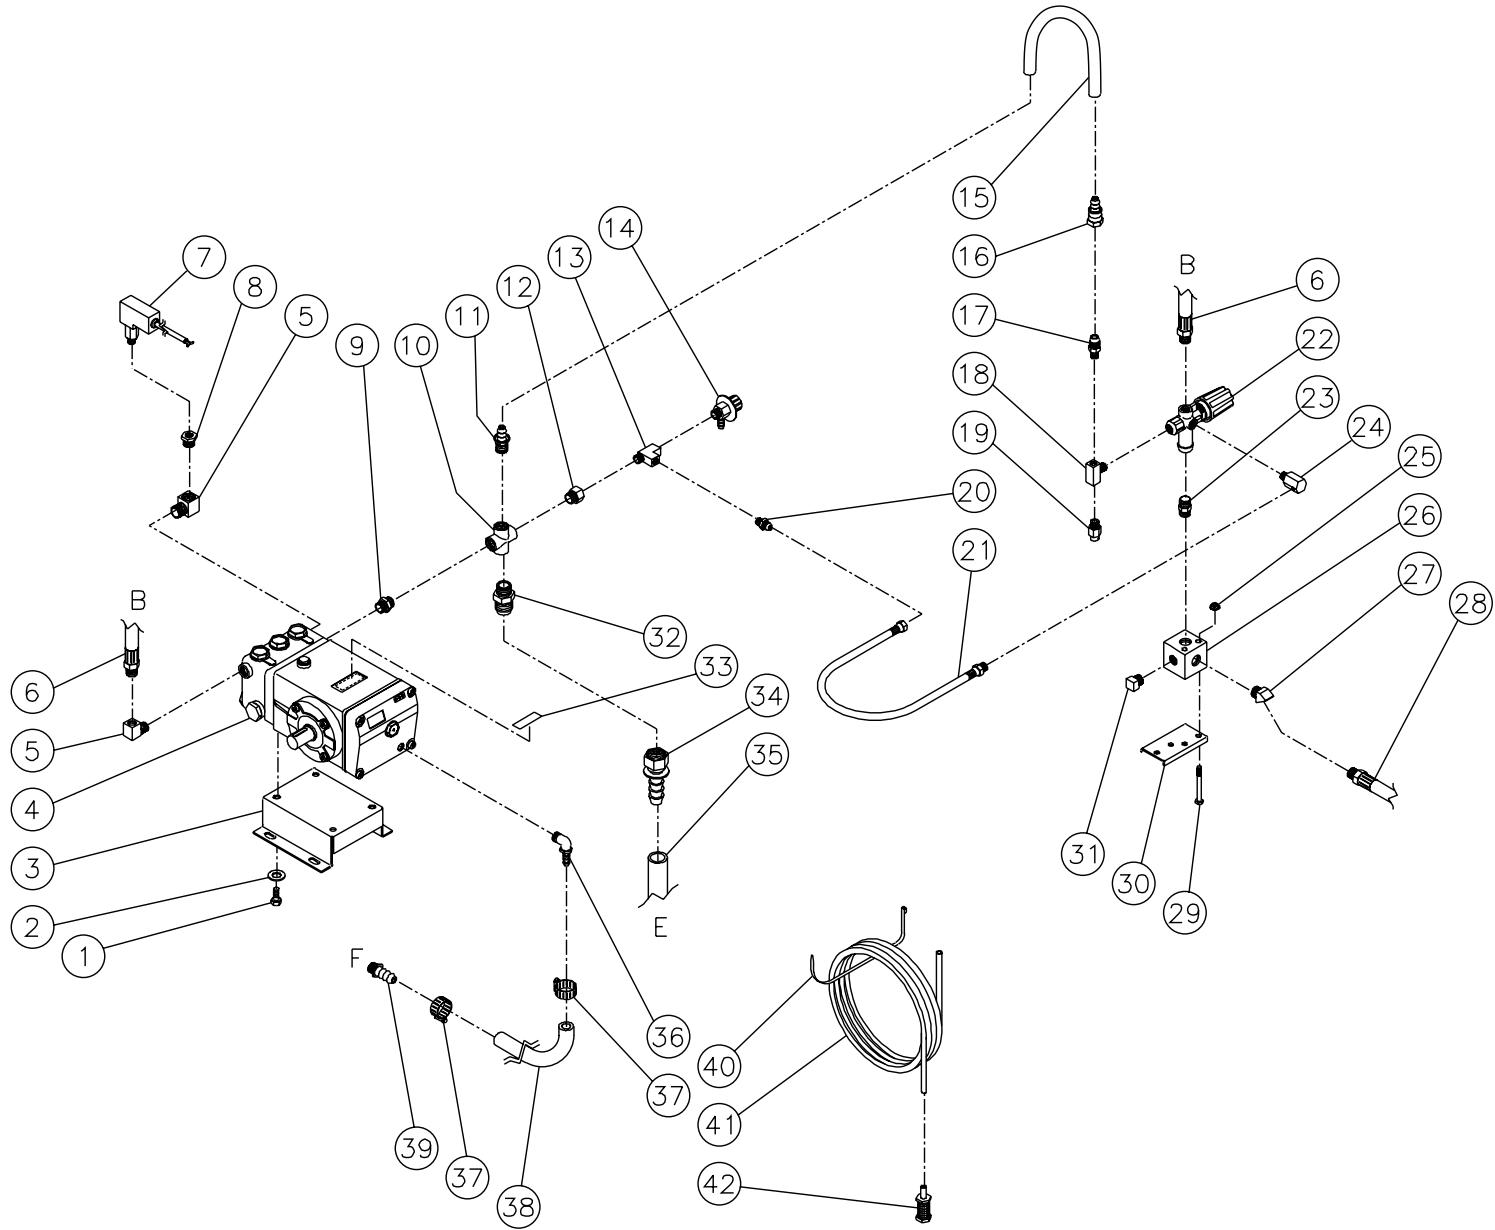

PUMP/UNLOADER ASSEMBLY

OMHSD018-120898-JTR

PUMP/UNLOADER ASSEMBLY								
REF #	DESCRIPTION	PART #	QTY.		REF. #	DESCRIPTION	PART #	QTY.
1	Bolt	27-8471	4		23	Nipple	23-0018	1
2	Lockwasher	29-0055	4		24	Easy Start Valve	22-0281	1
3	Pump Bracket- Black	5-0101A01	1		25	Nut	30-3023	2
4	Pump	3-0079	1		26	Manifold	51-0022	1
5	Elbow	23-0034	2		27	Elbow	23-0344	1
6	High Pressure Hose	15-0197	1		28	High Pressure Hose	15-0186	1
7	Pressure Switch	22-0171	1		29	Bolt	27-8040	2
8	Bushing	23-0017	1		30	Bracket-Black	20-0483A01	1
9	Nipple	23-0012	1		31	Plug	24-0034	1
10	Cross	23-0071	1		32	Nipple	23-0359	1
11	Hose Barb	23-0005	1		33	Decal- Pump I.D.	34-0396	1
12	Reducer	23-0056	1		34	Hose Barb	23-0358	1
13	Tee	23-0127	1		35	Hose *(Two Feet Required)	15-0201	1
14	Detergent Valve	22-0133	1		36	Elbow	23-0123	1
15	Hose *(Two Feet Required)	15-0200	1		37	Hose Clamp	42-0004	2
16	Hose Barb	23-0360	1		38	Hose *(Two Feet Required)	15-0020	1
17	Nipple	23-0370	1		39	Hose Barb	23-0073	1
18	Tee	23-0015	1		40	Wire Tie	33-0022	1
19	Heat Dump	22-0208	1		41	Detergent Hose *(Six Feet Required)	15-0021	1
20	Nipple	23-0247	1		42	Strainer w/ Check Vavle	19-0056	1
21	Hose Assembly	15-0140	1		*Must Order in One Foot Lengths			
22	Unloader	850-0252	1					