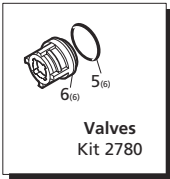

Repair Kits

Special Parts / Kits

Code	Description	Qty.
2778	Viton water seals ø20	1
2779	Viton water seals ø22	1
980069	Packing extractor	1
2748	Rail kit 1-1/4" - 2 Rails - 4 Bolts - 4 Washers	1

Pos	Code	Description	Qty.	Pos	Code	Description	Qty.	
1	1940260	Head bolt M10x80	(442 in/lbs) 8	28	850370	Bolt M8x16	(217 in/lbs) 8	
2	650530	Washer	8	29	1941370	Bearing	● 2	
3	1940140	Valve cap	(602 in/lbs) 6	30	1140410	Bearing	○■▲ 2	
4	1941970	Valve cap 1/4" threaded	(602 in/lbs) 1	31	1940050	Con-rod	(89 in/lbs) 3	
5	1940150	Ring	6	32	1940520	Crankshaft 24mm	● 1	
6	1140450	O-Ring ø20.24x2.62	12	33	1940180	Crankshaft 24mm	○ 1	
7	1949050	Complete valve	6	34	1940160	Crankshaft 24mm	■▲ 1	
8	1940021	Pump head	●■▲ 1	35	650250	Key	1	
9	1941210	Pump head	▲ 1	36	1941330	Pump housing	1	
10	550350	O-Ring ø23.81x2.62	1	37	1140370	Vented oil cap	1	
11	1140300	Plug 3/4" G	1	38	1260250	Oil sight glass	1	
12	1980740	Plug 3/8" G	3	39	1260430	Snap ring	1	
13	740290	O-Ring ø14x1.78	3	40	1940410	O-Ring ø132x3	1	
14	1940440	High pressure packing w/ring ø20	3	41	1200430	Bolt M6x16	(89 in/lbs) 6	
15	1940270	High pressure packing w/ring ø22	3	42	1949010	Compete cover	1	
16	1940430	Front piston guide ø20	3	43	1780690	Contrast disc	1	
17	1940200	Front piston guide ø22	3	44	1140450	O-Ring ø20.24x2.62	1	
18	1940470	Low pressure seal ø20	3	45	820680	Oil seal	1	
19	1940480	Low pressure seal ø22	3	46	1940560	Oil seal	3	
20	1940450	Rear piston guide ø20	3	47	1940370	Rail 1-1/4"	2	
21	1940460	Rear piston guide ø22	3	48	1940380	Bolt	4	
22	820490	O-Ring ø34.65x1.78	3	49	200231	Washer	4	
23	1940570	Nut (106 in/lbs)	3	50	1941240	Open bearing support	1	
24	1940580	Washer - Copper	3	51	1941220	Slit O-Ring	3	
25	1420430	Piston ø20	3	52	1949200	Complete pump head ø20	1	
26	1420120	Piston ø22	3	53	1949203	Complete pump head ø22	1	
27	880840	O-Ring ø9.25x1.78	3	54	75	1941270	Oil sight glass	1
	960460	Slinger	3	55	76	100410	O-Ring ø34.6x2.62	1
	1940120	Back-up ring	3	56	77	1941260	Contrast disc	1
	1940070	Guiding piston	3	57	78	1941290	Seal	1
	1940060	Piston pin	3	58	79	1380510	Con-rod bolt	6
	1941380	O-Ring ø66.34x2.62	2	59	80	1381550	Lockwasher	6
	1941390	Shim 0.05 mm	1-3					
	1941400	Shim 0.10 mm	1-3					
	1941410	Shim 0.19 mm	1-3					
	1941420	Shim 0.25 mm	1-3					
	1949011	Side cover w/sight glass	1					