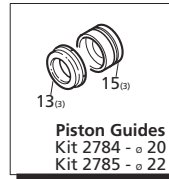

Repair Kits

Special Parts / Kits

Code	Description	Qty.
2778	Viton water seals ø20	1
2779	Viton water seals ø22	1
980069	Packing extractor	1
2748	Rail kit 1-1/4" - 2 Rails - 4 Bolts - 4 Washers	1

Pos	Code	Description	Qty.	Pos	Code	Description	Qty.	
1	1940260	Head bolt M10x80	(442 in/lbs) 8	28	850370	Bolt M8x16	(217 in/lbs) 8	
2	650530	Washer	8	29	1941370	Bearing	● 2	
3	1940140	Valve cap	(602 in/lbs) 6	30	1140410	Bearing	○■▲ 2	
4	1941970	Valve cap 1/4" threaded	(602 in/lbs) 1	31	1940050	Con-rod	(89 in/lbs) 3	
5	1940150	Ring	6	32	1940520	Crankshaft 24mm	● 1	
6	1140450	O-Ring ø20.24x2.62	12	33	1940180	Crankshaft 24mm	○ 1	
7	1949050	Complete valve	6	34	1940160	Crankshaft 24mm	■▲ 1	
8	1940021	Pump head	●■▲ 1	35	650250	Key	1	
9	1941210	Pump head	▲ 1	36	1941330	Pump housing	1	
10	550350	O-Ring ø23.81x2.62	1	37	1140370	Vented oil cap	1	
11	1140300	Plug 3/4" G	1	38	1260250	Oil sight glass	1	
12	1980740	Plug 3/8" G	3	39	1260430	Snap ring	1	
13	740290	O-Ring ø14x1.78	3	40	1940410	O-Ring ø132x3	1	
14	1940440	High pressure packing w/ring ø20	3	41	1200430	Bolt M6x16	(89 in/lbs) 6	
15	1940270	High pressure packing w/ring ø22	3	42	1949010	Compete cover	1	
16	1940430	Front piston guide ø20	3	43	1780690	Contrast disc	1	
17	1940200	Front piston guide ø22	3	44	1140450	O-Ring ø20.24x2.62	1	
18	1940470	Low pressure seal ø20	3	45	820680	Oil seal	1	
19	1940480	Low pressure seal ø22	3	46	1940560	Oil seal	3	
20	1940450	Rear piston guide ø20	3	47	1940370	Rail 1-1/4"	2	
21	1940460	Rear piston guide ø22	3	48	1940380	Bolt	4	
22	820490	O-Ring ø34.65x1.78	3	49	200231	Washer	4	
23	1940570	Nut (106 in/lbs)	3	50	1941240	Open bearing support	1	
24	1940580	Washer - Copper	3	51	1941220	Slit O-Ring	3	
25	1420430	Piston ø20	3	52	1949200	Complete pump head ø20	1	
26	1420120	Piston ø22	3	53	1949203	Complete pump head ø22	1	
27	880840	O-Ring ø9.25x1.78	3	54	75	1941270	Oil sight glass	1
	960460	Slinger	3	55	76	100410	O-Ring ø34.6x2.62	1
	1940120	Back-up ring	3	56	77	1941260	Contrast disc	1
	1940070	Guiding piston	3	57	78	1941290	Seal	1
	1940060	Piston pin	3	58	79	1380510	Con-rod bolt	6
	1941380	O-Ring ø66.34x2.62	2	59	80	1381550	Lockwasher	6
	1941390	Shim 0.05 mm	1-3					
	1941400	Shim 0.10 mm	1-3					
	1941410	Shim 0.19 mm	1-3					
	1941420	Shim 0.25 mm	1-3					
	1949011	Side cover w/sight glass	1					