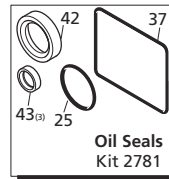

Special Parts / Kits

Code	Description	Qty.
2778	Viton water seals ø20	1
2779	Viton water seals ø22	1
980069	Packing extractor	1
2748	Rail kit 1-1/4" - 2 Rails - 4 Bolts - 4 Washers	1

Pos	Code	Description	Qty.	Pos	Code	Description	Qty.	
1	1940260	Head bolt M10x80	(442 in/lbs) 8	28	850370	Bolt M8x16	(217 in/lbs) 8	
2	650530	Washer	8	29	1941370	Bearing	● 2	
3	1940140	Valve cap	(602 in/lbs) 6	30	1140410	Bearing	○■▲ 2	
4	1941970	Valve cap 1/4" threaded	(602 in/lbs) 1	31	1940050	Con-rod	(89 in/lbs) 3	
5	1940150	Ring	6	32	1940520	Crankshaft 24mm	● 1	
6	1140450	O-Ring ø20.24x2.62	12	33	1940180	Crankshaft 24mm	○ 1	
7	1949050	Complete valve	6	34	1940160	Crankshaft 24mm	■▲ 1	
8	1940021	Pump head	●■▲ 1	35	650250	Key	1	
9	1941210	Pump head	▲ 1	36	1941330	Pump housing	1	
10	550350	O-Ring ø23.81x2.62	1	37	1140370	Vented oil cap	1	
11	1140300	Plug 3/4" G	1	38	1260250	Oil sight glass	1	
12	1980740	Plug 3/8" G	3	39	1260430	Snap ring	1	
13	740290	O-Ring ø14x1.78	3	40	1940410	O-Ring ø132x3	1	
14	1940440	High pressure packing w/ring ø20	3	41	1200430	Bolt M6x16	(89 in/lbs) 6	
15	1940270	High pressure packing w/ring ø22	3	42	1949010	Compete cover	1	
16	1940430	Front piston guide ø20	3	43	1780690	Contrast disc	1	
17	1940200	Front piston guide ø22	3	44	1140450	O-Ring ø20.24x2.62	1	
18	1940470	Low pressure seal ø20	3	45	820680	Oil seal	1	
19	1940480	Low pressure seal ø22	3	46	1940560	Oil seal	3	
20	1940450	Rear piston guide ø20	3	47	1940370	Rail 1-1/4"	2	
21	1940460	Rear piston guide ø22	3	48	1940380	Bolt	4	
22	820490	O-Ring ø34.65x1.78	3	49	200231	Washer	4	
23	1940570	Nut (106 in/lbs)	3	50	1941240	Open bearing support	1	
24	1940580	Washer - Copper	3	51	1941220	Slit O-Ring	3	
25	1420430	Piston ø20	3	52	1949200	Complete pump head ø20	1	
26	1420120	Piston ø22	3	53	1949203	Complete pump head ø22	1	
27	880840	O-Ring ø9.25x1.78	3	54	75	1941270	Oil sight glass	1
	960460	Slinger	3	55	76	100410	O-Ring ø34.6x2.62	1
	1940120	Back-up ring	3	56	77	1941260	Contrast disc	1
	1940070	Guiding piston	3	57	78	1941290	Seal	1
	1940060	Piston pin	3	58	79	1380510	Con-rod bolt	6
	1941380	O-Ring ø66.34x2.62	2	59	80	1381550	Lockwasher	6
	1941390	Shim 0.05 mm	1-3					
	1941400	Shim 0.10 mm	1-3					
	1941410	Shim 0.19 mm	1-3					
	1941420	Shim 0.25 mm	1-3					
	1949011	Side cover w/sight glass	1					

Legend			
ø 20	ø 20	ø 20	ø 22
For ●	For ○	For ■	For ▲
XW15.15	XW21.20	XW26.12	XW30.10
XW15.20	XW21.25	XW26.15	XW30.15
XW15.30	XW21.28	XW26.20	XW30.20
		XW26.23	XW30.25

AR64516 Oil
OIL CAPACITY - 32 OZ