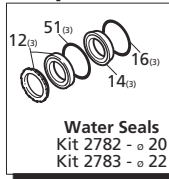

Special Parts / Kits

Code	Description	Qty.
2778	Viton water seals ø20	1
2779	Viton water seals ø22	1
980069	Packing extractor	1
2748	Rail kit 1-1/4" - 2 Rails - 4 Bolts - 4 Washers	1

Pos	Code	Description	Qty.	Pos	Code	Description	Qty.	
1	1940260	Head bolt M10x80	(442 in/lbs) 8	28	850370	Bolt M8x16	(217 in/lbs) 8	
2	650530	Washer	8	29	1941370	Bearing	● 2	
3	1940140	Valve cap	(602 in/lbs) 6	30	1140410	Bearing	○■▲ 2	
4	1941970	Valve cap 1/4" threaded	(602 in/lbs) 1	31	1940050	Con-rod	(89 in/lbs) 3	
5	1940150	Ring	6	32	1940520	Crankshaft 24mm	● 1	
6	1140450	O-Ring ø20.24x2.62	12	33	1940180	Crankshaft 24mm	○ 1	
7	1949050	Complete valve	6	34	1940160	Crankshaft 24mm	■▲ 1	
8	1940021	Pump head	●■▲ 1	35	650250	Key	1	
9	1941210	Pump head	▲ 1	36	1941330	Pump housing	1	
10	550350	O-Ring ø23.81x2.62	1	37	1140370	Vented oil cap	1	
11	1140300	Plug 3/4" G	1	38	1260250	Oil sight glass	1	
12	1980740	Plug 3/8" G	3	39	1260430	Snap ring	1	
13	740290	O-Ring ø14x1.78	3	40	1940410	O-Ring ø132x3	1	
14	1940440	High pressure packing w/ring ø20	3	41	1200430	Bolt M6x16	(89 in/lbs) 6	
15	1940270	High pressure packing w/ring ø22	3	42	1949010	Compete cover	1	
16	1940430	Front piston guide ø20	3	43	1780690	Contrast disc	1	
17	1940200	Front piston guide ø22	3	44	1140450	O-Ring ø20.24x2.62	1	
18	1940470	Low pressure seal ø20	3	45	820680	Oil seal	1	
19	1940480	Low pressure seal ø22	3	46	1940560	Oil seal	3	
20	1940450	Rear piston guide ø20	3	47	1940370	Rail 1-1/4"	2	
21	1940460	Rear piston guide ø22	3	48	1940380	Bolt	4	
22	820490	O-Ring ø34.65x1.78	3	49	200231	Washer	4	
23	1940570	Nut (106 in/lbs)	3	50	1941240	Open bearing support	1	
24	1940580	Washer - Copper	3	51	1941220	Slit O-Ring	3	
25	1420430	Piston ø20	3	52	1949200	Complete pump head ø20	1	
26	1420120	Piston ø22	3	53	1949203	Complete pump head ø22	1	
27	880840	O-Ring ø9.25x1.78	3	54	75	1941270	Oil sight glass	1
	960460	Slinger	3	55	76	100410	O-Ring ø34.6x2.62	1
	1940120	Back-up ring	3	56	77	1941260	Contrast disc	1
	1940070	Guiding piston	3	57	78	1941290	Seal	1
	1940060	Piston pin	3	58	79	1380510	Con-rod bolt	6
	1941380	O-Ring ø66.34x2.62	2	59	80	1381550	Lockwasher	6
	1941390	Shim 0.05 mm	1-3					
	1941400	Shim 0.10 mm	1-3					
	1941410	Shim 0.19 mm	1-3					
	1941420	Shim 0.25 mm	1-3					
	1949011	Side cover w/sight glass	1					

Legend			
ø 20	ø 20	ø 20	ø 22
For ●	For ○	For ■	For ▲
XW15.15	XW21.20	XW26.12	XW30.10
XW15.20	XW21.25	XW26.15	XW30.15
XW15.30	XW21.28	XW26.20	XW30.20
		XW26.23	XW30.25

AR64516 Oil
OIL CAPACITY - 32 OZ