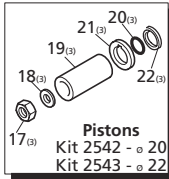

Repair Kits

Special Parts / Kits

Code	Description	Qty.
2778	Viton water seals ø20	1
2779	Viton water seals ø22	1
980069	Packing extractor	1
2748	Rail kit 1-1/4" - 2 Rails - 4 Bolts - 4 Washers	1

Pos	Code	Description	Qty.	Pos	Code	Description	Qty.	
1	1940260	Head bolt M10x80	(442 in/lbs) 8	28	850370	Bolt M8x16	(217 in/lbs) 8	
2	650530	Washer	8	29	1941370	Bearing	● 2	
3	1940140	Valve cap	(602 in/lbs) 6	30	1140410	Bearing	○■▲ 2	
4	1941970	Valve cap 1/4" threaded	(602 in/lbs) 1	31	1940050	Con-rod	(89 in/lbs) 3	
5	1940150	Ring	6	32	1940520	Crankshaft 24mm	● 1	
6	1140450	O-Ring ø20.24x2.62	12	33	1940180	Crankshaft 24mm	○ 1	
7	1949050	Complete valve	6	34	1940160	Crankshaft 24mm	■▲ 1	
8	1940021	Pump head	●■▲ 1	35	650250	Key	1	
9	1941210	Pump head	▲ 1	36	1941330	Pump housing	1	
10	550350	O-Ring ø23.81x2.62	1	37	1140370	Vented oil cap	1	
11	1140300	Plug 3/4" G	1	38	1260250	Oil sight glass	1	
12	1980740	Plug 3/8" G	3	39	1260430	Snap ring	1	
13	740290	O-Ring ø14x1.78	3	40	1940410	O-Ring ø132x3	1	
14	1940440	High pressure packing w/ring ø20	3	41	1200430	Bolt M6x16	(89 in/lbs) 6	
15	1940270	High pressure packing w/ring ø22	3	42	1949010	Compete cover	1	
16	1940430	Front piston guide ø20	3	43	1780690	Contrast disc	1	
17	1940200	Front piston guide ø22	3	44	1140450	O-Ring ø20.24x2.62	1	
18	1940470	Low pressure seal ø20	3	45	820680	Oil seal	1	
19	1940480	Low pressure seal ø22	3	46	1940560	Oil seal	3	
20	1940450	Rear piston guide ø20	3	47	1940370	Rail 1-1/4"	2	
21	1940460	Rear piston guide ø22	3	48	1940380	Bolt	4	
22	820490	O-Ring ø34.65x1.78	3	49	200231	Washer	4	
23	1940570	Nut (106 in/lbs)	3	50	1941240	Open bearing support	1	
24	1940580	Washer - Copper	3	51	1941220	Slit O-Ring	3	
25	1420430	Piston ø20	3	52	1949200	Complete pump head ø20	1	
26	1420120	Piston ø22	3	53	1949203	Complete pump head ø22	1	
27	880840	O-Ring ø9.25x1.78	3	54	75	1941270	Oil sight glass	1
	960460	Slinger	3	55	76	100410	O-Ring ø34.6x2.62	1
	1940120	Back-up ring	3	56	77	1941260	Contrast disc	1
	1940070	Guiding piston	3	57	78	1941290	Seal	1
	1940060	Piston pin	3	58	79	1380510	Con-rod bolt	6
	1941380	O-Ring ø66.34x2.62	2	59	80	1381550	Lockwasher	6
	1941390	Shim 0.05 mm	1-3					
	1941400	Shim 0.10 mm	1-3					
	1941410	Shim 0.19 mm	1-3					
	1941420	Shim 0.25 mm	1-3					
	1949011	Side cover w/sight glass	1					