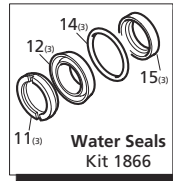

Code	Description	Qty.
2029	Viton water seals ø15	1
2815	Kit for up to 180° F ø15 High Temp	1
1836	Rail Kit - 3/8" - 2 Rails & 4 Screws (N only)	1
1836H	Rail Kit - 1-1/2" - 2 Rails & 4 Screws (N only)	1

Pos	Code	Description	Qty.	Pos	Code	Description	Qty.
1	1322730	Head bolt M6x60 (137 in/lbs)	6	39	1980740	Plug 3/8" G Brass	2
3	1260250	Oil sight glass	1	40	1320022	Pump head - Brass	1
4	1260430	Snap ring	1	41	180101	O-Ring ø17.5x2	1
5	1780690	Contrast disc	1	42	820361	Plug 1/2" G Brass	1
6	1140450	O-Ring ø20.24x2.62	1	43	1322150	Crankshaft 24mm	○● 1
7	1260162	Valve cap (300 in/lbs)	6	43	1321790	Crankshaft 24mm	■ 1
7	1260162T	Valve Cap 1/4" threaded(300 in/lbs)	1	44	1380520	Key	1
7	1260163	Valve Cap 1/8" threaded(300 in/lbs)	1	45	1320370	Bearing	1
8	960160	O-Ring ø17.86x2.62	6	46	1260750	Oil seal	1
9	1269050	Complete valve	6	47	1260470	Bolt M8x10	4
10	880830	O-Ring ø15.54x2.62	6	48	1263890	Rail 1-1/2" (N Version Only)	2
10	1260140	Support ring reducer brass	○ 3	48	1260830	Rail 3/8" (N Version Only)	2
10	1260141	Support ring reducer plastic	○ 3	62	480671	Oil seal	1
10	1520120	Support ring	● 3	67	1321800	Hollow shaft ø3/4"	○● 1
12	1260130	High pressure packing	3	67	1321810	Hollow shaft ø3/4"	■ 1
13	1260151	Piston guide	3	68	1321190	Bearing	1
14	1260420	O-Ring ø26.70x1.78	3	69	1579	Gas engine flange	1
15	1260440	Low pressure seal	3	70	1200430	Bolt M6x16	4
16	1260460	Oil seal	3	71	621710	Bolt 5/16"	4
19	1260790	Circlip øi52	1	73	1321820	Hollow shaft ø5/8"	○● 1
20	1320370	Bearing	1	73	1321830	Hollow shaft ø5/8"	■ 1
21	1320330	Bushing	1	73	1323010	Hollow shaft ø5/8"	☒ 1
22	1320010	Pump housing	1	74	1321190	Bearing	1
23	880130	Vented oil cap	1	75	650610	Bolt 3/8"	4
24	1260110	Nut (106 in/lbs)	3	77	1584	Electric motor flange - NEMA 56-C	1
25	1260100	Washer 8x13x0.50	3	78	1200430	Bolt M6x16	4
26	1260120	Plunger	3	79	780230	Washer	1
27	480480	O-Ring ø4.48x1.78	3	80	390430	Bolt M6x25	1
28	1260091	Washer (slinger)	3	83	1260790	Circlip øi52	1
29	1260070	Plunger rod	3	84	1321080	Snap ring	1
30	1260080	Plunger rod pin	3	85	1381550	Washer	6
31	1260760	Bolt M5x20 (48 in/lbs)	6	88	1269209	Complete pump head	1
32	1329010	Rear cover	1	89	1266740	Cap	1
36	1260060	Con rod - Aluminum	3		AR64516	Oil	1
37	1320140	Con rod - Bronze	3			OIL CAPACITY - 10 OZ	
37	1260040	Gasket	1				
38	740290	O-Ring ø14x1.78	2				

Legend		
○ 15	○ 15	○ 15
For ○	For ●	For ■
XTV2G15	XTV2G18 (N&D)	XTV3G16
	XTV2G20	XTV3G18 (N)
	XTV2G22	XTV3G20
		XTV3G22
For ☒		
XTV0.5G10 (E)