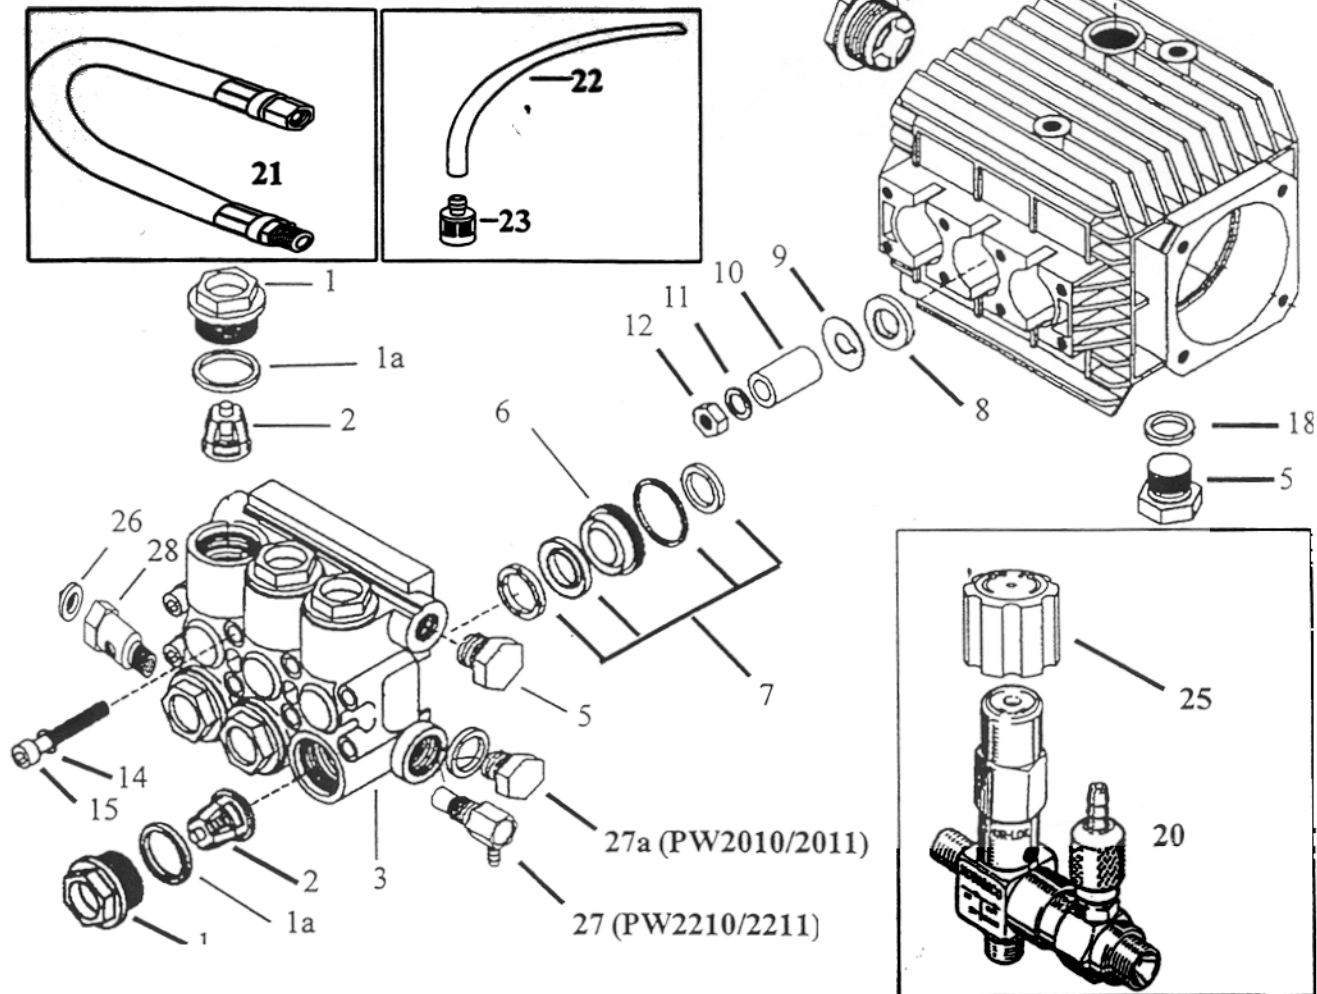

NOTE: ALL BOLTS ARE 1/4-20 x 1-3/4" UNLESS OTHERWISE SPECIFIED.

MODELS: PW2010/PW2210 - CART UNITS
PW2011/PW2211 - SKID UNITS

REF. #	PART NUMBER	DESCRIPTION	REF. #	PART NUMBER	DESCRIPTION
1.	PM024200SV	Cap Screw	16.	PM012700AV	Sight Guage
1a.	PM021900AV	Cap Screw O-Ring	17.	PM008000AV	Oil Dip Stick
2.	PM024000SV	Inlet/Outlet Kit (Incl. 6 ea.)	18.	PM119000AV	O-Ring
3.	PM006200AV	Pump Head	20.	PM004701AV	Unloader
5.	PM010100AV	Drain Plug	21.	PM002100AV	Bypass Hose
6.	PM009601AV	Piston Guide (Not incl.in #7)	22.	PM005700AV	Suction Hose
7.	PM024500SV	Piston Seal Kit (Incl. 3 sets)	23.	PM005800AV	Suction Filter
8.	PM012100AV	Oil Seal (Incl. 3 ea.)	25.	PM002400AV	Knob
9.	PM008900AV	Flinger Washer	26.	PM002500AV	Inlet Filter
10.	PM009200AV	Piston	27.	PM005400AV	Thermal Relief Valve
11.	PM009300AV	Washer	27a.	PM022000AV	Plug
12.	PM009400AV	Nut ****	28.	PM002200AV	Inlet Fitting
	PM012300AV	Washer			
	PM012400AV	Bolt			