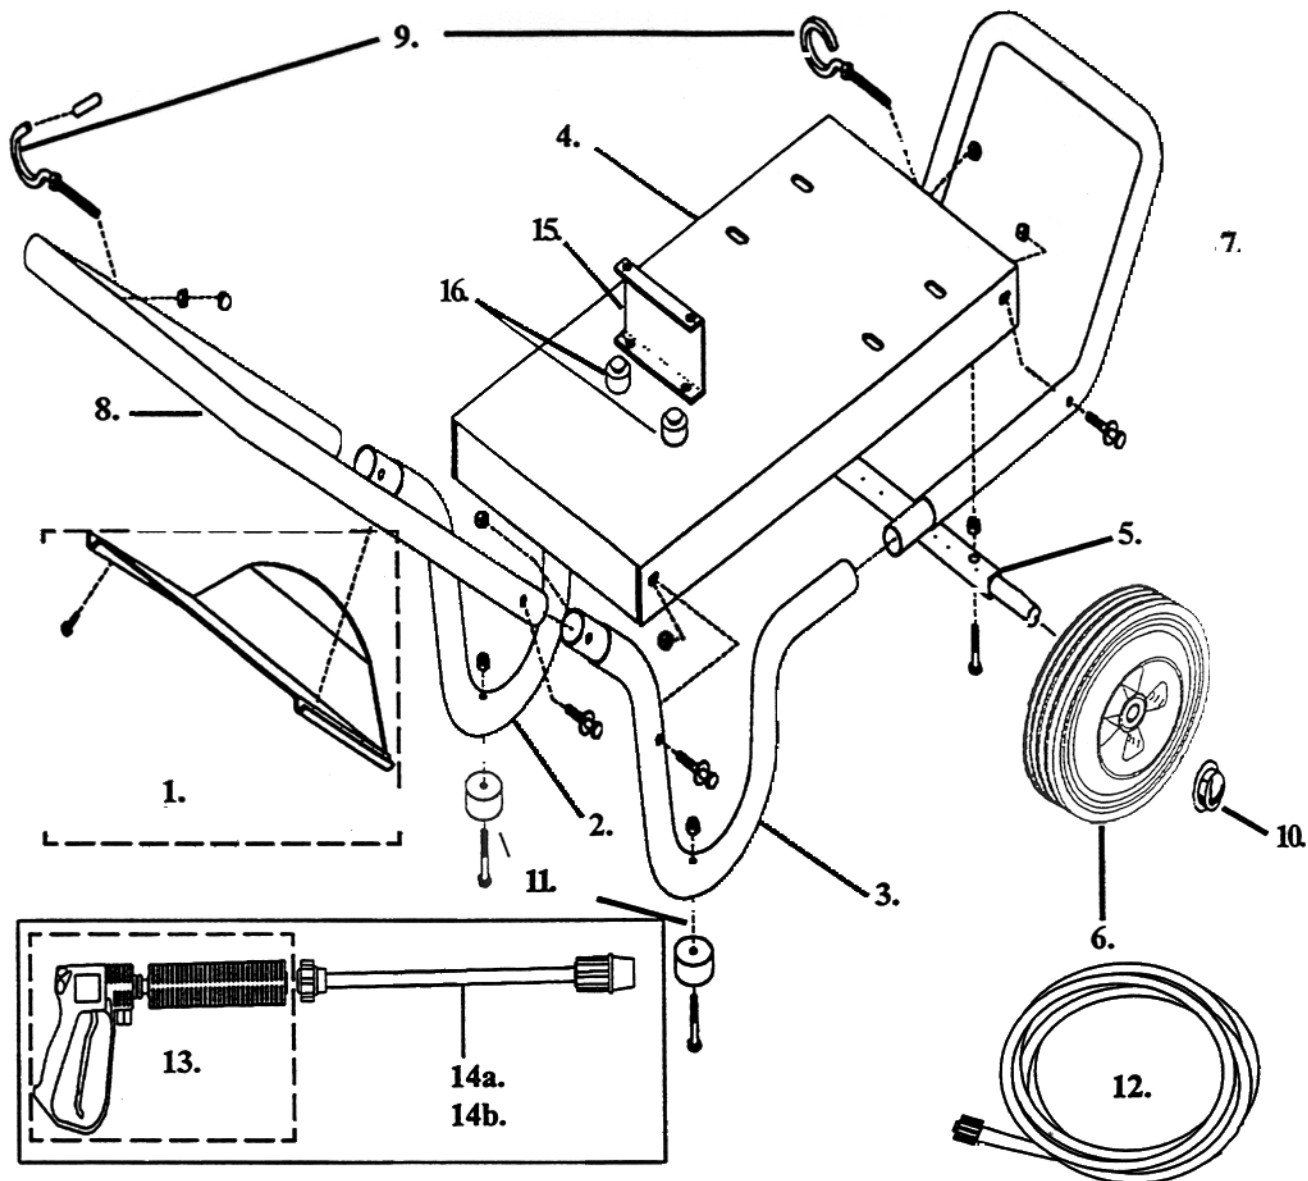

PW2010/2210 PRESSURE WASHER CART ASSEMBLY
PW2011/2211 PRESSURE WASHER SKID PARTS AS LISTED

1.	PW070200SV	Hose Rack Assembly (Incl. (4) #10 sheet metal screws) (All Units)
2.	PW071900SV	Left Leg Assembly (Incl. all nuts, bolts, washers and shock abs.) (PW2010/2210)
3.	PM071800SV	Right Leg Assembly (Incl. same hardware listed for left leg) (PW2010/2210)
4.	PM000100AV	Cart Base (All Units)
5.	PW071100SV	Axle Assembly (Incl. (2) pal nuts, bolts and nuts) (PW2010/2210)
6.	PM001700AV	Wheel (PW2010/2210)
7.	PW077000SV	Short Handle Assembly (Incl. nuts, bolts and washers) (All Units)
8.	PW071600SV	Long Handle Assembly (Incl. nuts, bolts and washers) (PW2010/2210)
	PW071601SV	Skid Handle Assembly (Not Shown) (PW2011/2211)
9.	PW070300SV	Wand Rack Assembly (Incl. 1/4-20 acorn nuts) (PW2010/2210)
10.	PW070000SV	Pal Nut Kit (Incl. 2 pal nuts) (PW2010/2210)
11.	PW070100SV	Shock Absorber Assembly (Incl. (2) 1/4-20 x 1-1/2" bolts & nuts) (PW2010/2210 require 1 kit, PW2011/2211 require 2 kits)
12.	PM005001AV	High Pressure Hose (All Units)
13.	PM005110AV	Gun and Lance (All Units)
14a.	PM005116AV	PW2010/2011 Nozzle
14b.	PM005120AV	PW2210/2211 Nozzle
15.	PW081000SV	Pump Support (PW2210 only) (Incl. (2) 8mm bolts, lockwashers & rubber feet)
16.	PW072200SV	Pump Support Feet Kit (PW2210 only) (Incl. (2) rubber feet)

NOTE: ALL BOLTS ARE 1/4-20 x 1-3/4" UNLESS OTHERWISE SPECIFIED.