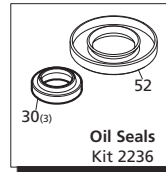

Repair Kits

Pos	Code	Description	Qty.	Pos	Code	Description	Qty.	Legend
1	1060120	Nut M6	1	42	2840261	Outlet extension	1	SRMW22G26D
2	392840	Grub screw M6x16	1	43	2840060	Spring	3	
3	2760480	Handle insert	1	44	2840040	Piston	3	
4	1980220	Plate spring	2	45	2840050	Ring	3	
5	2760410	Spring	1	46	1980130	Thrust washer	1	
6	2841140	Valve piston	1	47	1980250	Bearing	1	
7	2260100	O-Ring $\phi 6.02 \times 2.62$	1	48	1980240	Thrust washer	1	
8	660190	O-Ring $\phi 6.07 \times 1.78$	1	49	2840690	Hollow shaft	1	
9	2760210	Ring	1	50	1982360	Rear bearing	1	
10	2840750	Piston guide	1	51	161050	Circlip $\phi i72$	1	
11	740290	O-Ring $\phi 14 \times 1.78$	5	52	2840310	Seal	1	
12	820510	O-Ring $\phi 10.82 \times 1.78$	1	55	2840890	O-Ring $\phi 14 \times 2$	2	
13	2840760	By-pass jet	1	56	600180	O-Ring $\phi 7.66 \times 1.78$	1	
14	2761080	Seat	1					
15	1470210	O-Ring $\phi 9 \times 1$	1	AR64545	Oil	1		
17	1982520	Hose nipple	1					
18	480480	O-Ring $\phi 4.48 \times 1.78$	1					
19	1250280	Ball	1					
20	1560520	Spring	1					
21	2840830	Screw	1					
25	2841330	Plug	(221 in/lbs) 3					
26	2849052	Complete valve	6					
27	2849008	Pump head - Aluminum	1					
28	2200141	Gasket	3					
29	2840561	Bushing	3					
30	1683500	Seal	3					
31	2841240	Plug 3/8" G	1					
32	2840010	Pump housing	1					
33	380410	Head bolt M8x45	(221 in/lbs) 3					
34	2841220	Suction fitting 3/4" NH	1					
35	2840251	Suction extension	1					
36	1266330	Inlet filter	1					
37	1460431	O-Ring $\phi 4 \times 2.5$	1					
38	2841460	Jet	1					
39	1080091	Spring	1					
40	800560	O-Ring $\phi 8.73 \times 1.78$	2					
41	2841470	Detergent injector	1					