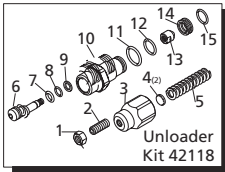

Repair Kits

Pos	Code	Description	Qty.	Pos	Code	Description	Qty.	Legend
1	1060120	Nut M6	1	42	2840261	Outlet extension	1	SRMW22G26D
2	392840	Grub screw M6x16	1	43	2840060	Spring	3	
3	2760480	Handle insert	1	44	2840040	Piston	3	
4	1980220	Plate spring	2	45	2840050	Ring	3	
5	2760410	Spring	1	46	1980130	Thrust washer	1	
6	2841140	Valve piston	1	47	1980250	Bearing	1	
7	2260100	O-Ring $\phi 6.02 \times 2.62$	1	48	1980240	Thrust washer	1	
8	660190	O-Ring $\phi 6.07 \times 1.78$	1	49	2840690	Hollow shaft	1	
9	2760210	Ring	1	50	1982360	Rear bearing	1	
10	2840750	Piston guide	1	51	161050	Circlip $\phi i72$	1	
11	740290	O-Ring $\phi 14 \times 1.78$	5	52	2840310	Seal	1	
12	820510	O-Ring $\phi 10.82 \times 1.78$	1	55	2840890	O-Ring $\phi 14 \times 2$	2	
13	2840760	By-pass jet	1	56	600180	O-Ring $\phi 7.66 \times 1.78$	1	
14	2761080	Seat	1					
15	1470210	O-Ring $\phi 9 \times 1$	1	AR64545	Oil	1		
17	1982520	Hose nipple	1					
18	480480	O-Ring $\phi 4.48 \times 1.78$	1					
19	1250280	Ball	1					
20	1560520	Spring	1					
21	2840830	Screw	1					
25	2841330	Plug	(221 in/lbs) 3					
26	2849052	Complete valve	6					
27	2849008	Pump head - Aluminum	1					
28	2200141	Gasket	3					
29	2840561	Bushing	3					
30	1683500	Seal	3					
31	2841240	Plug 3/8" G	1					
32	2840010	Pump housing	1					
33	380410	Head bolt M8x45	(221 in/lbs) 3					
34	2841220	Suction fitting 3/4" NH	1					
35	2840251	Suction extension	1					
36	1266330	Inlet filter	1					
37	1460431	O-Ring $\phi 4 \times 2.5$	1					
38	2841460	Jet	1					
39	1080091	Spring	1					
40	800560	O-Ring $\phi 8.73 \times 1.78$	2					
41	2841470	Detergent injector	1					