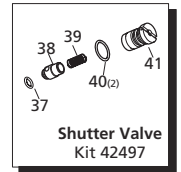

Repair Kits

Pos	Code	Description	Qty.	Pos	Code	Description	Qty.	Legend
1	1060120	Nut M6	1	42	2840261	Outlet extension	1	SRMW22G26D
2	392840	Grub screw M6x16	1	43	2840060	Spring	3	
3	2760480	Handle insert	1	44	2840040	Piston	3	
4	1980220	Plate spring	2	45	2840050	Ring	3	
5	2760410	Spring	1	46	1980130	Thrust washer	1	
6	2841140	Valve piston	1	47	1980250	Bearing	1	
7	2260100	O-Ring $\phi 6.02 \times 2.62$	1	48	1980240	Thrust washer	1	
8	660190	O-Ring $\phi 6.07 \times 1.78$	1	49	2840690	Hollow shaft	1	
9	2760210	Ring	1	50	1982360	Rear bearing	1	
10	2840750	Piston guide	1	51	161050	Circlip $\phi i72$	1	
11	740290	O-Ring $\phi 14 \times 1.78$	5	52	2840310	Seal	1	
12	820510	O-Ring $\phi 10.82 \times 1.78$	1	55	2840890	O-Ring $\phi 14 \times 2$	2	
13	2840760	By-pass jet	1	56	600180	O-Ring $\phi 7.66 \times 1.78$	1	
14	2761080	Seat	1					
15	1470210	O-Ring $\phi 9 \times 1$	1	AR64545	Oil	1		
17	1982520	Hose nipple	1					
18	480480	O-Ring $\phi 4.48 \times 1.78$	1					
19	1250280	Ball	1					
20	1560520	Spring	1					
21	2840830	Screw	1					
25	2841330	Plug	(221 in/lbs) 3					
26	2849052	Complete valve	6					
27	2849008	Pump head - Aluminum	1					
28	2200141	Gasket	3					
29	2840561	Bushing	3					
30	1683500	Seal	3					
31	2841240	Plug 3/8" G	1					
32	2840010	Pump housing	1					
33	380410	Head bolt M8x45	(221 in/lbs) 3					
34	2841220	Suction fitting 3/4" NH	1					
35	2840251	Suction extension	1					
36	1266330	Inlet filter	1					
37	1460431	O-Ring $\phi 4 \times 2.5$	1					
38	2841460	Jet	1					
39	1080091	Spring	1					
40	800560	O-Ring $\phi 8.73 \times 1.78$	2					
41	2841470	Detergent injector	1					