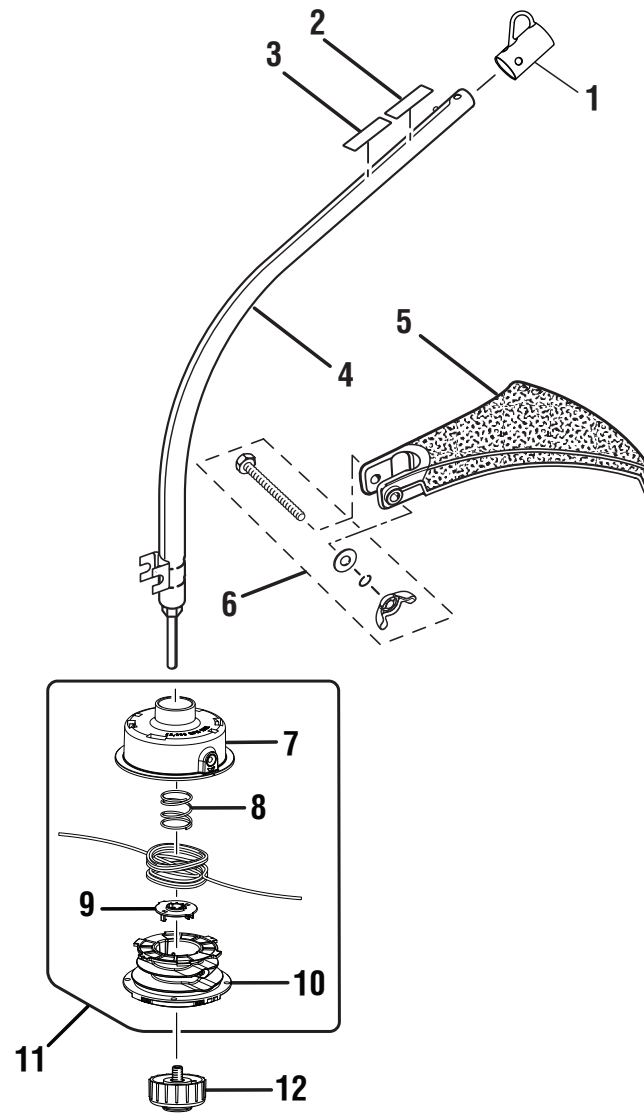

**RYOBI
EXPAND-IT CURVED SHAFT
TRIMMER ATTACHMENT
ITEM NO. RYCST55
MFG. NO. 090411004
REPAIR SHEET**

RYOBI EXPAND-IT CURVED SHAFT TRIMMER ATTACHMENT - ITEM NUMBER RYCST55

RYOBI EXPAND-IT CURVED SHAFT TRIMMER ATTACHMENT – ITEM NUMBER RYCST55

The item number and manufacturing number can be found on a label attached to the unit. Always mention the item number and manufacturing number of your **CURVED SHAFT STRING TRIMMER ATTACHMENT** when requesting service or ordering repair parts.

PARTS LIST

| KEY NO. | PART NUMBER | DESCRIPTION | QTY |
|--------------------|------------------------|---|------------|
| 1 | 518019002 | Hanger Cap | 1 |
| 2 | 940657165 | Warning Icon Label..... | 1 |
| 3 | 940726013 | Expand-it Logo Label | 1 |
| 4 | 307486001 | Curved Shaft Assembly (Inc. Key Nos.1-3) | 1 |
| 5 | 308052001 | Curved Shaft Grass Deflector..... | 1 |
| 6 | 120642001 | Washer and Bolt Assembly | 1 |
| 7 | 310643004 | String Head Housing | 1 |
| 8 | 678022001 | Compression Spring..... | 1 |
| 9 | 526939001 | String Guide..... | 1 |
| 10 | 526938001 | Spool | 1 |
| 11 | 309562007 | String Head Assembly (Inc. Key Nos. 7-10) | 1 |
| 12 | 308042002 | Spool Retainer | 1 |