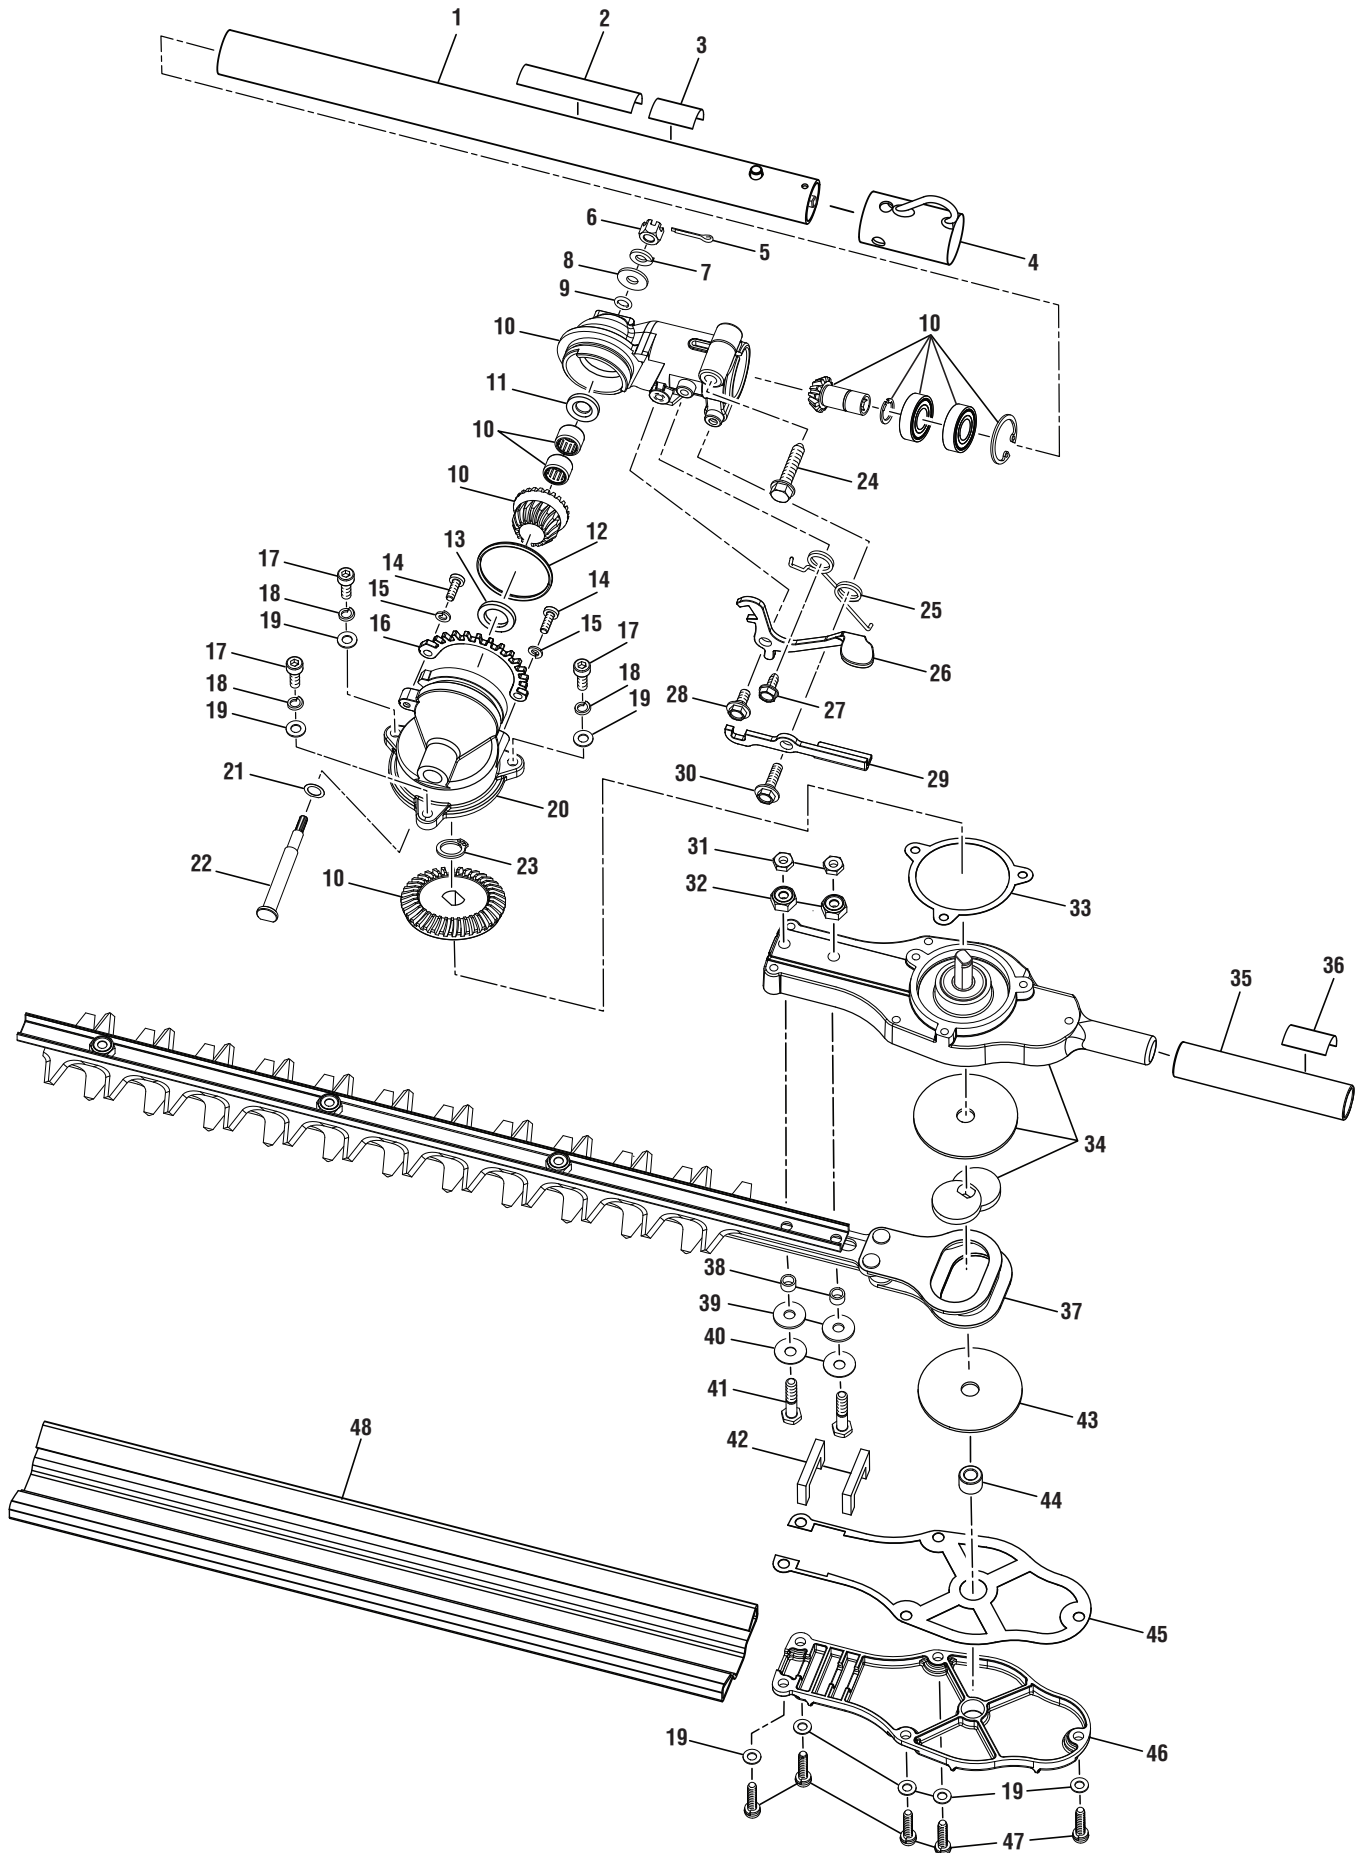

**RYOBI
EXPAND-IT HEDGE
TRIMMER ATTACHMENT
ITEM NO. RYAHT99
MFG NO. 090074012
REPAIR SHEET**

RYOBI EXPAND-IT HEDGE TRIMMER ATTACHMENT - ITEM NUMBER RYAHT99

RYOBI EXPAND-IT HEDGE TRIMMER ATTACHMENT – ITEM NUMBER RYAHT99

The item number and manufacturing number can be found on a label attached to the unit. Always mention the item and manufacturing number, in all correspondence regarding your **HEDGE TRIMMER ATTACHMENT** or when ordering repair parts.