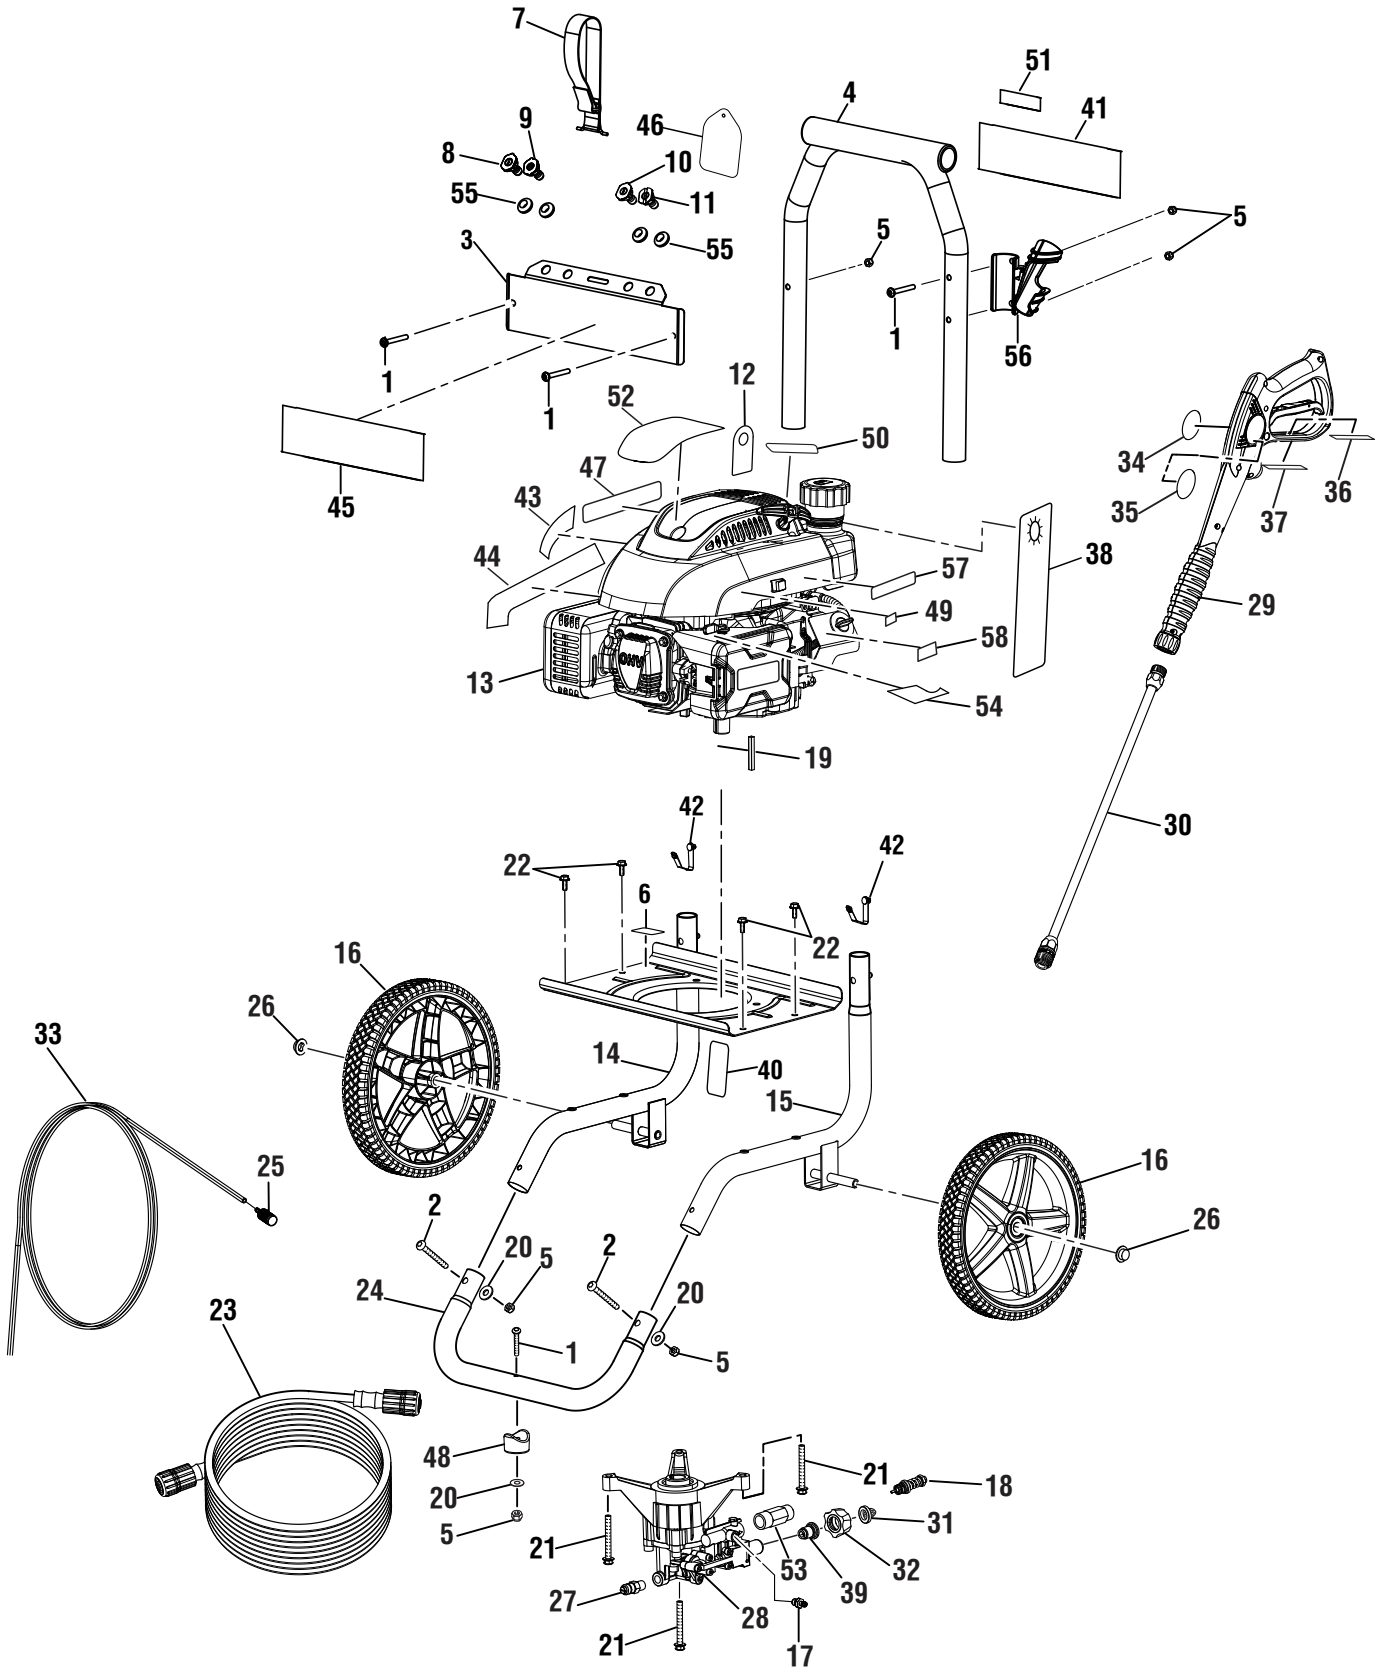

RYOBI PRESSURE WASHER MODEL NO. RY802700

RYOBI PRESSURE WASHER MODEL NO. RY802700

The model number will be found on a label attached to the engine plate. Always mention the model number in all correspondence regarding your **PRESSURE WASHER** or when ordering replacement parts.

KEY PART NO. NUMBER	DESCRIPTION	QTY	KEY PART NO. NUMBER	DESCRIPTION	QTY
1	661503015 Bolt (M6 x 48 mm, T30 Torx Pan Hd.)	4	32	310993003 Collar	1
2	661834004 Bolt (M6 x 42 mm, T30 Torx Pan Hd.)	2	33	561399003 Chemical Siphon Tube	1
3	638671013 Hose and Nozzle Holder	1	34	940786035 Trigger Handle Logo Label	1
4	308638064 Handle w/Foam	1	35	940654084 Trigger Handle Warning Label (Eng)	1
5	678610006 Lock Nut (M6)	6	36	940654228 Trigger Handle Warning Label (Fr/Sp)	1
6	940872025 Oil Fill Location Label	1	37	940786020 Trigger Handle Rating Label	1
7	308350003 Hose Holder Strap	1	38	940473012 Danger Hangtag	1
8	308700030 40° Nozzle	1	39	642058001 Spindle	1
9	308706011 Soap Nozzle	1	40	940947016 Combustion Label	1
10	308699029 25° Nozzle	1	41	940617166 Quick Start Label	1
11	308697029 0° Nozzle	1	42	308421004 Lock Button w/Spring Clip	2
12	961454002 Oil Dipstick Hangtag	1	43	940680074 Hot Surface Label	1
13	Note A Engine (DUCAR 173CC)	1	44	940654308 Danger Label 2	1
14	310703012 Main Frame Assembly (Left, Inc. Key No. 42)	1	45	940779169 Performance Label	1
15	310704013 Main Frame Assembly (Right, Inc. Key No. 42)	1	46	961039005 Nozzle Hangtag	1
16	308451053 Wheel	2	47	940894027 Danger Label	1
17	308452002 Detergent Suction Kit	1	48	570554002 Wear Pad	1
18	310924003 Pump Unloader Valve	1	49	941721004 Off Label	1
19	678041006 Output Shaft Key (35 mm)	1	50	940873007 No E85 Label	1
20	638128004 Washer (1/4 in.)	3	51	941486008 Inquiries Label	1
21	661505004 Bolt (M8 x 45 mm, Hex Flange Hd.)	3	52	941721005 Shroud Label	1
22	661505020 Bolt (M6 x 16 mm, Hex Flange Hd.)	4	53	308862003 Outlet Tube	1
23	308835006 Hose (25 ft.)	1	54	940698039 Choke Label	1
24	310742028 Front Frame Assembly (Inc. Key Nos. 1, 5, 20 & 48)	1	55	561383004 Rubber Grommet	4
25	308103015 Chemical Siphon Filter	1	56	519313009 Wand Holder	1
26	679957001 Push Cap Nut (1/2 in.)	2	57	940647123 Instruction Label	1
27	678169004 Thermal Release Valve	1	58	940698040 Fuel Valve Label	1
28	308653052 Pump (Inc. Keys Nos. 17-18, 31-32, 39 & 53)	1	Not Shown:		
29	308760019 Trigger Handle Assembly (Inc. Keys Nos. 35 & 37)	1	120968039	High Alt Kit (2000-7000Ft) Zhongcheng	
30	308506006 Extension Wand	1	991000653	Operator's Manual	
31	308662001 Filter Screen (Pump Inlet)	1	991000654	Quick Start Guide	
			900333015	Wire Tie	
			519314001	Funnel	

NOTE A: OWT Industries, Inc., will not provide engines as replacement parts. Engines are covered through the engine manufacturer's warranty. Consult the accompanying engine manual or contact our service department for assistance.