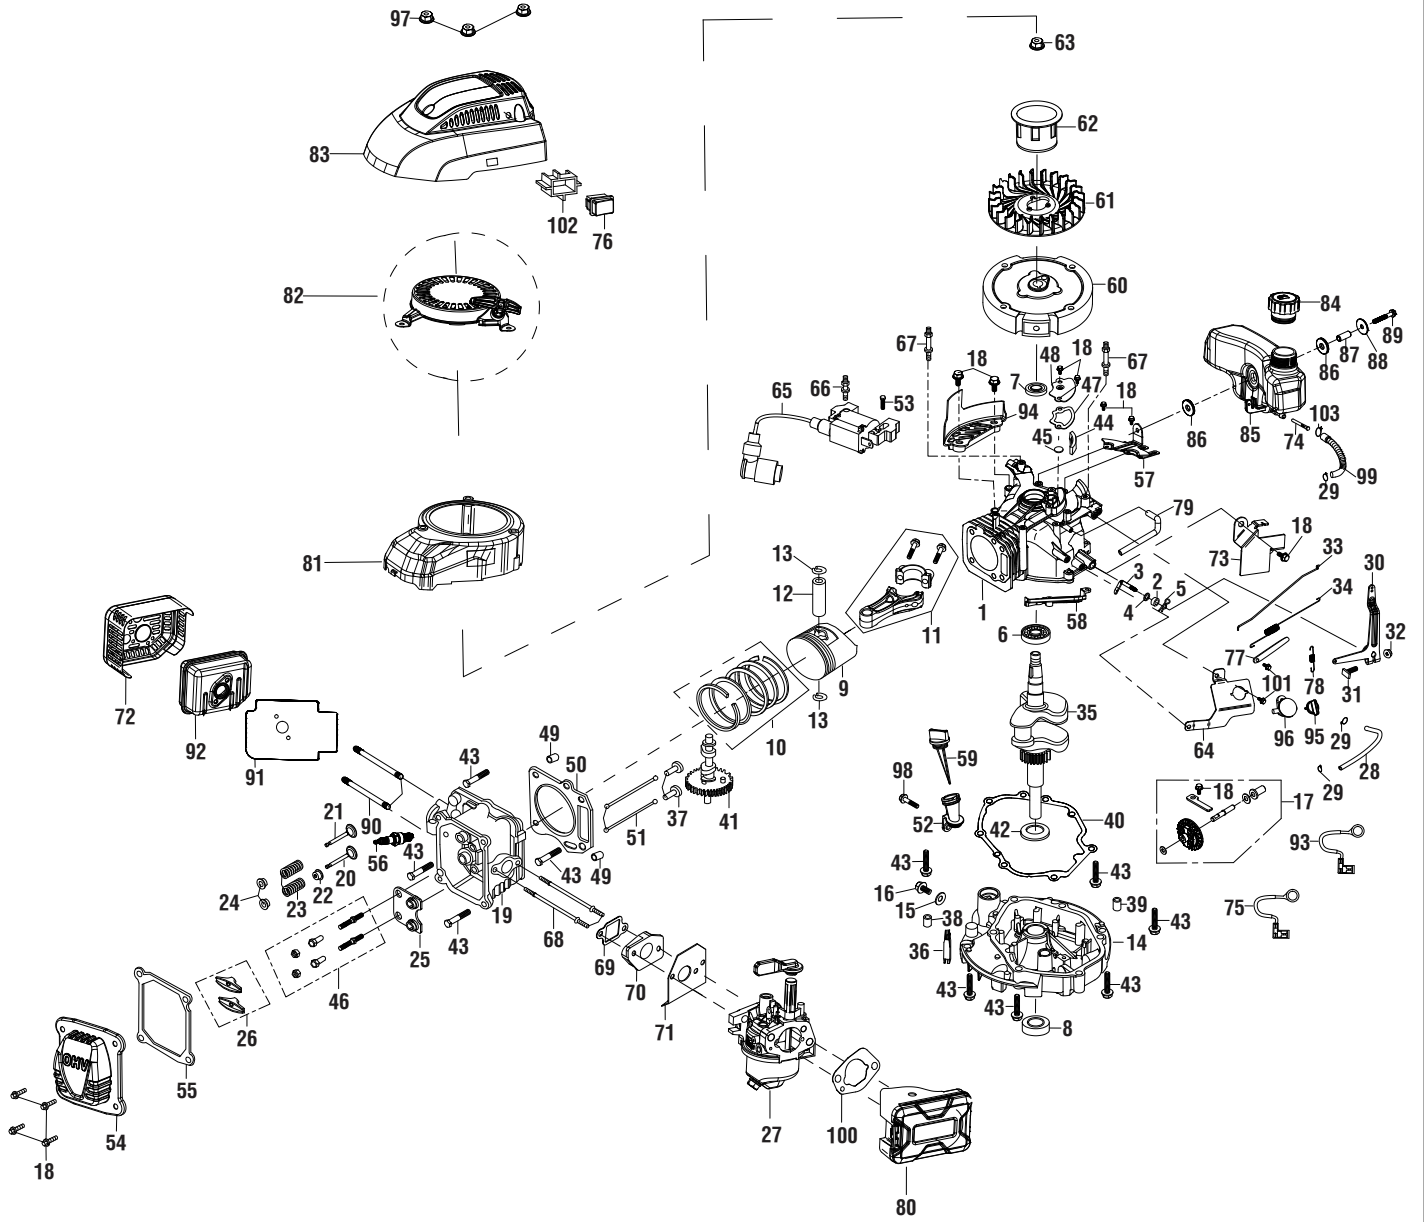

RYOBI PRESSURE WASHER MODEL NO. RY802700

RYOBI PRESSURE WASHER MODEL NO. RY802700

The model number will be found on a label attached to the engine plate. Always mention the model number in all correspondence regarding your **PRESSURE WASHER** or when ordering replacement parts.

KEY PART NO. NUMBER	DESCRIPTION	QTY	KEY PART NO. NUMBER	DESCRIPTION	QTY
1	099980858001 Crankcase	1	26	099980858026 Rocker Assembly	2
2	099980858002 Governor Arm Shaft Seal	1	27	099980858027 Carburetor Assembly	1
3	099980858003 Governor Arm Shaft	1	28	099980858028 Fuel Line.....	1
4	099980858004 Governor Arm Shaft Washer	1	29	099980858029 Fuel Line Clip	3
5	099980858005 Pin Lock	1	30	099980858030 Governor Arm	1
6	099980858006 Ball Bearing.....	1	31	099980858031 Governor Arm Bolt (M6 x 21 mm, Hex Hd.)	1
7	099980858007 Oil Seal.....	1	32	099980858032 Nut (M6).....	1
8	099980858008 Oil Seal.....	1	33	099980858033 Governor Rod.....	1
9	099980858009 Piston	1	34	099980858034 Throttle Return Spring.....	1
10	099980858010 Piston Scraper Ring Set.....	1	35	099980858035 Crankshaft Assembly	1
11	099980858011 Connecting Rod Assembly	1	36	099980858036 Oil Defense Pipe.....	1
12	099980858012 Piston Pin	1	37	099980858037 Valve Lifter.....	2
13	099980858013 Piston Clip.....	2	38	099980858038 Case Cover Dowel Pin	1
14	099980858014 Crankcase Cover Assembly.....	1	39	099980858039 Case Cover Dowel Pin	1
15	099980858015 Drain Plug Washer.....	1	40	099980858040 Case Cover Packing.....	1
16	099980858016 Drain Plug.....	1	41	099980858041 Camshaft Assembly	1
17	099980858017 Governor Assembly.....	1	42	099980858042 Crankshaft Washer.....	1
18	099980858018 Bolt (M6 x 12 mm, Hex Flange Hd.)	15	43	099980858043 Bolt (M8 x 50 mm).....	10
19	099980858019 Cylinder Head	1	44	099980858044 Breather Filter.....	1
20	099980858020 In Valve	1	45	099980858045 Breather Valve Cover.....	1
21	099980858021 Valve Exhaust.....	1	46	099980858046 Bolt Kit.....	2
22	099980858022 Intake Valve Returner	1	47	099980858047 Breather Chamber Gasket	1
23	099980858023 Valve Spring	2	48	099980858048 Breather Chamber Cap	1
24	099980858024 Valve Spring In Seat	2	49	099980858049 Dowel Pin	2
25	099980858025 Push Rod Guide Plate.....	1	50	099980858050 Cylinder Head Gasket	1

NOTE A: OWT Industries, Inc., will not provide engines as replacement parts. Engines are covered through the engine manufacturer's warranty. Consult the accompanying engine manual or contact our service department for assistance.