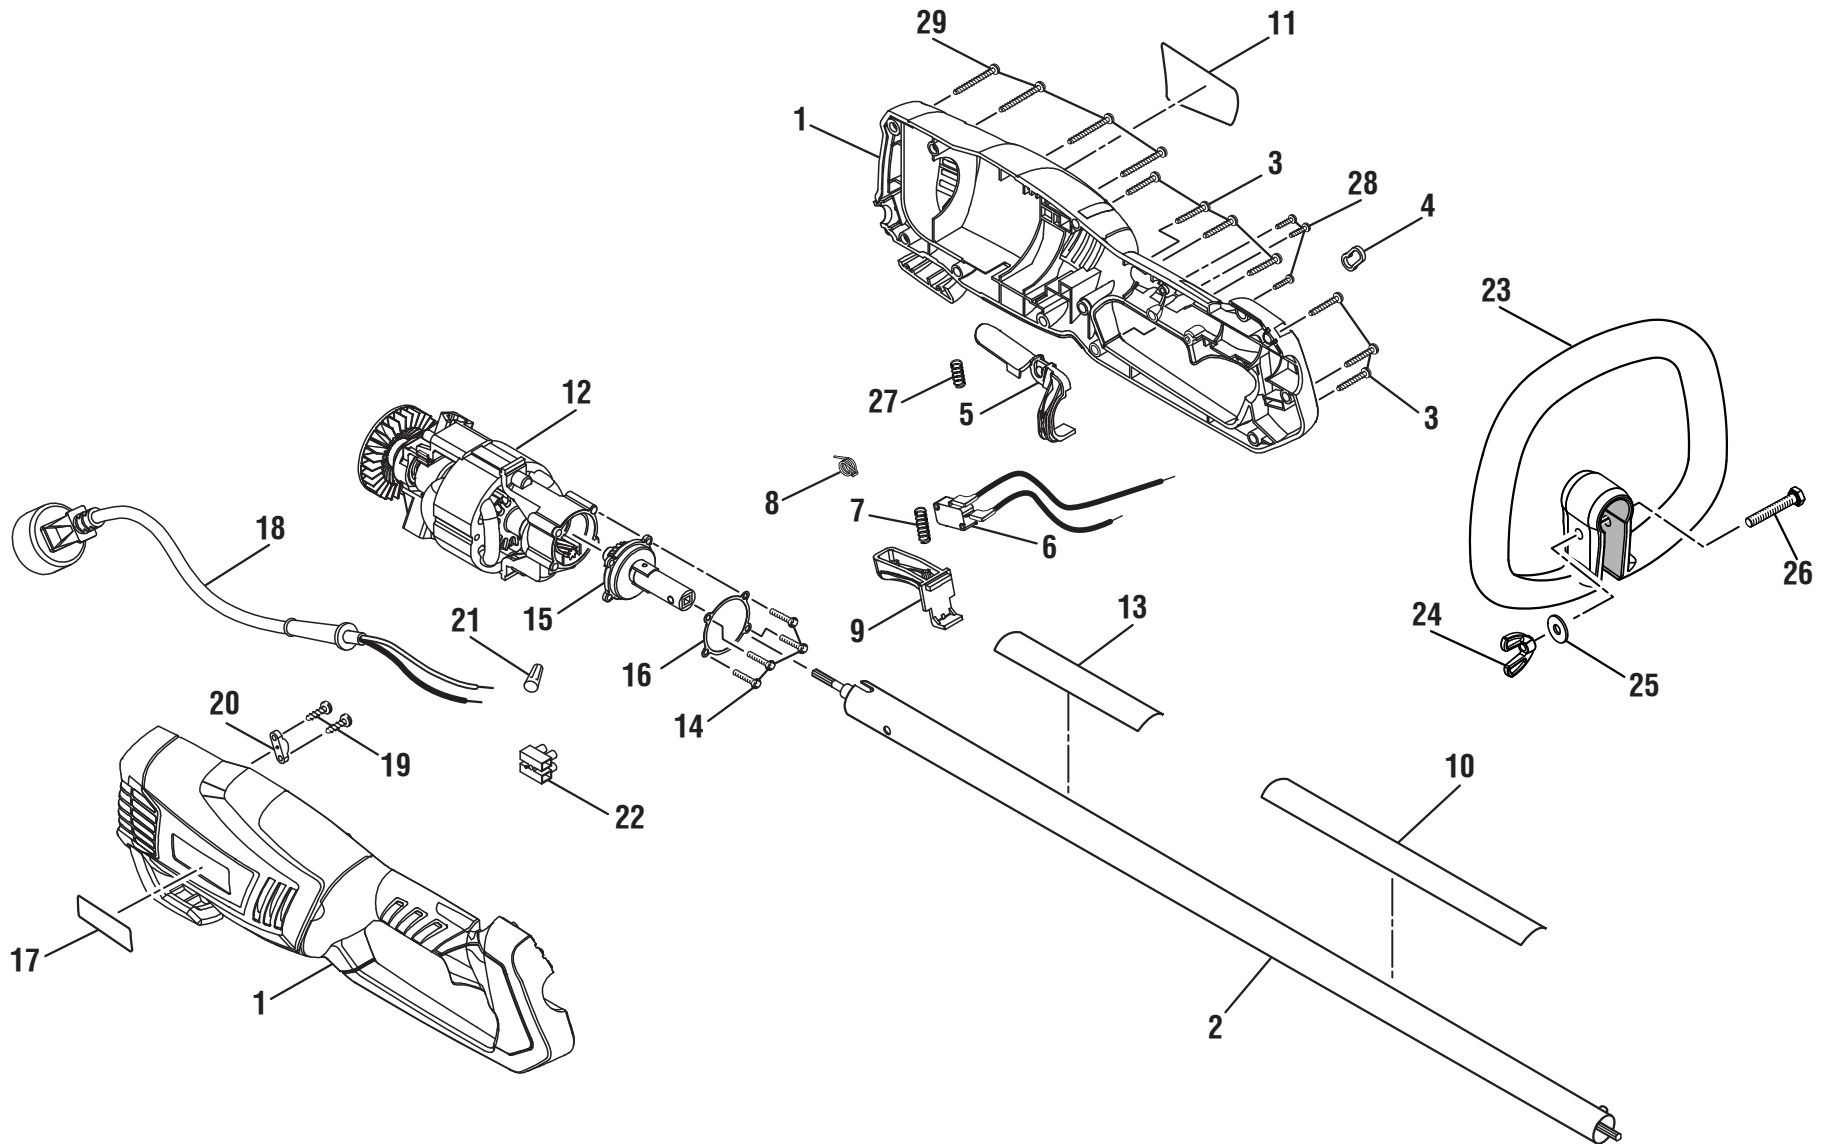

**RYOBI
ELECTRIC STRING TRIMMER
MODEL NUMBER RY41130
REPAIR SHEET**

STRING TRIMMER – MODEL NO. RY41130

FIGURE A
FIGURA A

STRING TRIMMER – MODEL NO. RY41130

The model number will be found on a label attached to the motor housing. Always mention the model number in all correspondence regarding your **STRING TRIMMER** or when ordering parts.

PARTS LIST

KEY NO	PART NUMBER	DESCRIPTION	QTY	KEY NO	PART NUMBER	DESCRIPTION	QTY
1	31301511AG	Housing Assembly	1	16	34201511G	Rubber Gasket.....	1
2	33101711AG	Boom Assembly (Incl. Key Nos. 10 and 13).....	1	17	099627001003	Logo Label	1
3	3220313G	Screw (M4 x 14 mm).....	7	18	31102511G	Power Cord Assembly	1
4	33301511G	Strap Hook.....	1	19	3220345G	Screw (M3.5 x 12 mm).....	2
5	34101511AG	Lock-Out Lever	1	20	3410801G	Cord Clamp	1
6	31109511G	Switch Assembly w/Leads.....	1	21	36504161G	Wire Nut	1
7	33904511G	Compression Spring	1	22	36404167G	Terminal Block	1
8	33901511G	Torsion Spring.....	1	23	308991001	Front Handle Assembly (Inc. Key Nos. 24-26)	1
9	34101711G	Switch Trigger	1	24	34104511G	Wing Nut (1/4-20).....	1
10	099919001902	Warning Label (French and Spanish).....	1	25	678008001	Washer (1/4 in.).....	1
11	941588009	Data Label/Warning Label (English)	1	26	660643008	Bolt (1/4-20 x 40 mm)	1
12	36101511G	Motor Assembly.....	1	27	33902511G	Compression Spring	1
13	940657056	Icon Strip Label.....	1	28	32202301G	Screw (M2.9 x 10 mm).....	3
14	3220205G	Screw (M4 x 10 mm).....	4	29	3220106G	Screw (M4 x 18 mm).....	4
15	31105511G	Gear Assembly	1	Not Shown:			
					988000763	Operator's Manual	
					10-28-11 (Rev:01)		