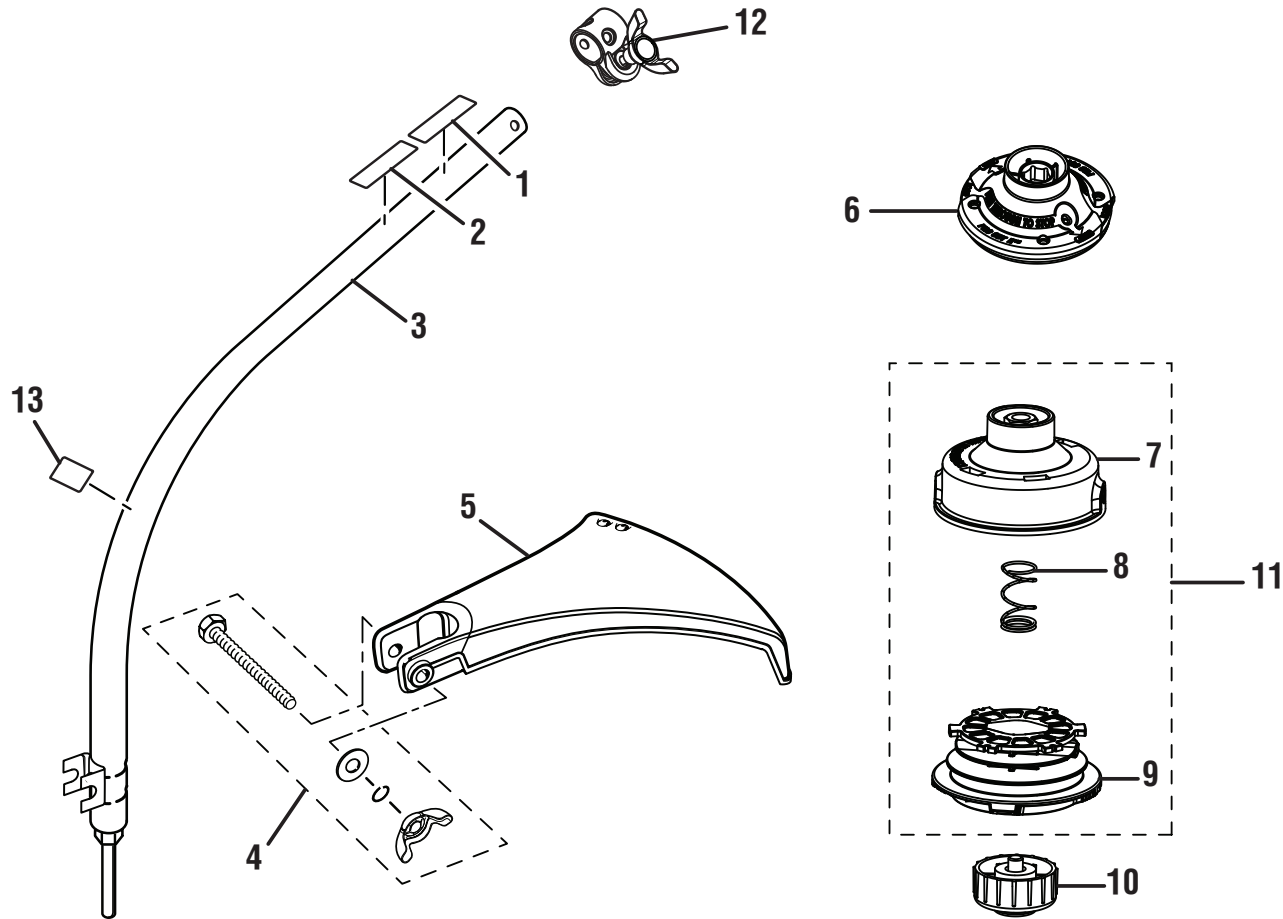

STRING TRIMMER – MODEL NO. RY41130

FIGURE B
FIGURA B

Key No.	Part Number	Description	Qty.	Key No.	Part Number	Description	Qty.
1	940657032	Warning Label.....	1	8	678022001	Spring	1
2	940726013	Logo Label.....	1	9	310412001	Spool	1
3	308591006	Curved Shaft Assembly	1	10	308042002	Spool Retainer	1
4	120642001	Fastener Kit	1	11	309562001	Reel Easy String Head Assembly	1
5	308052009	Grass Deflector.....	1	12	31104711G	Clamp Assembly.....	1
6	308925015	Pro Cut II String Head	1	13	940680037	Hot Surface Label.....	1
7	310643001	Reel Easy String Head Housing	1