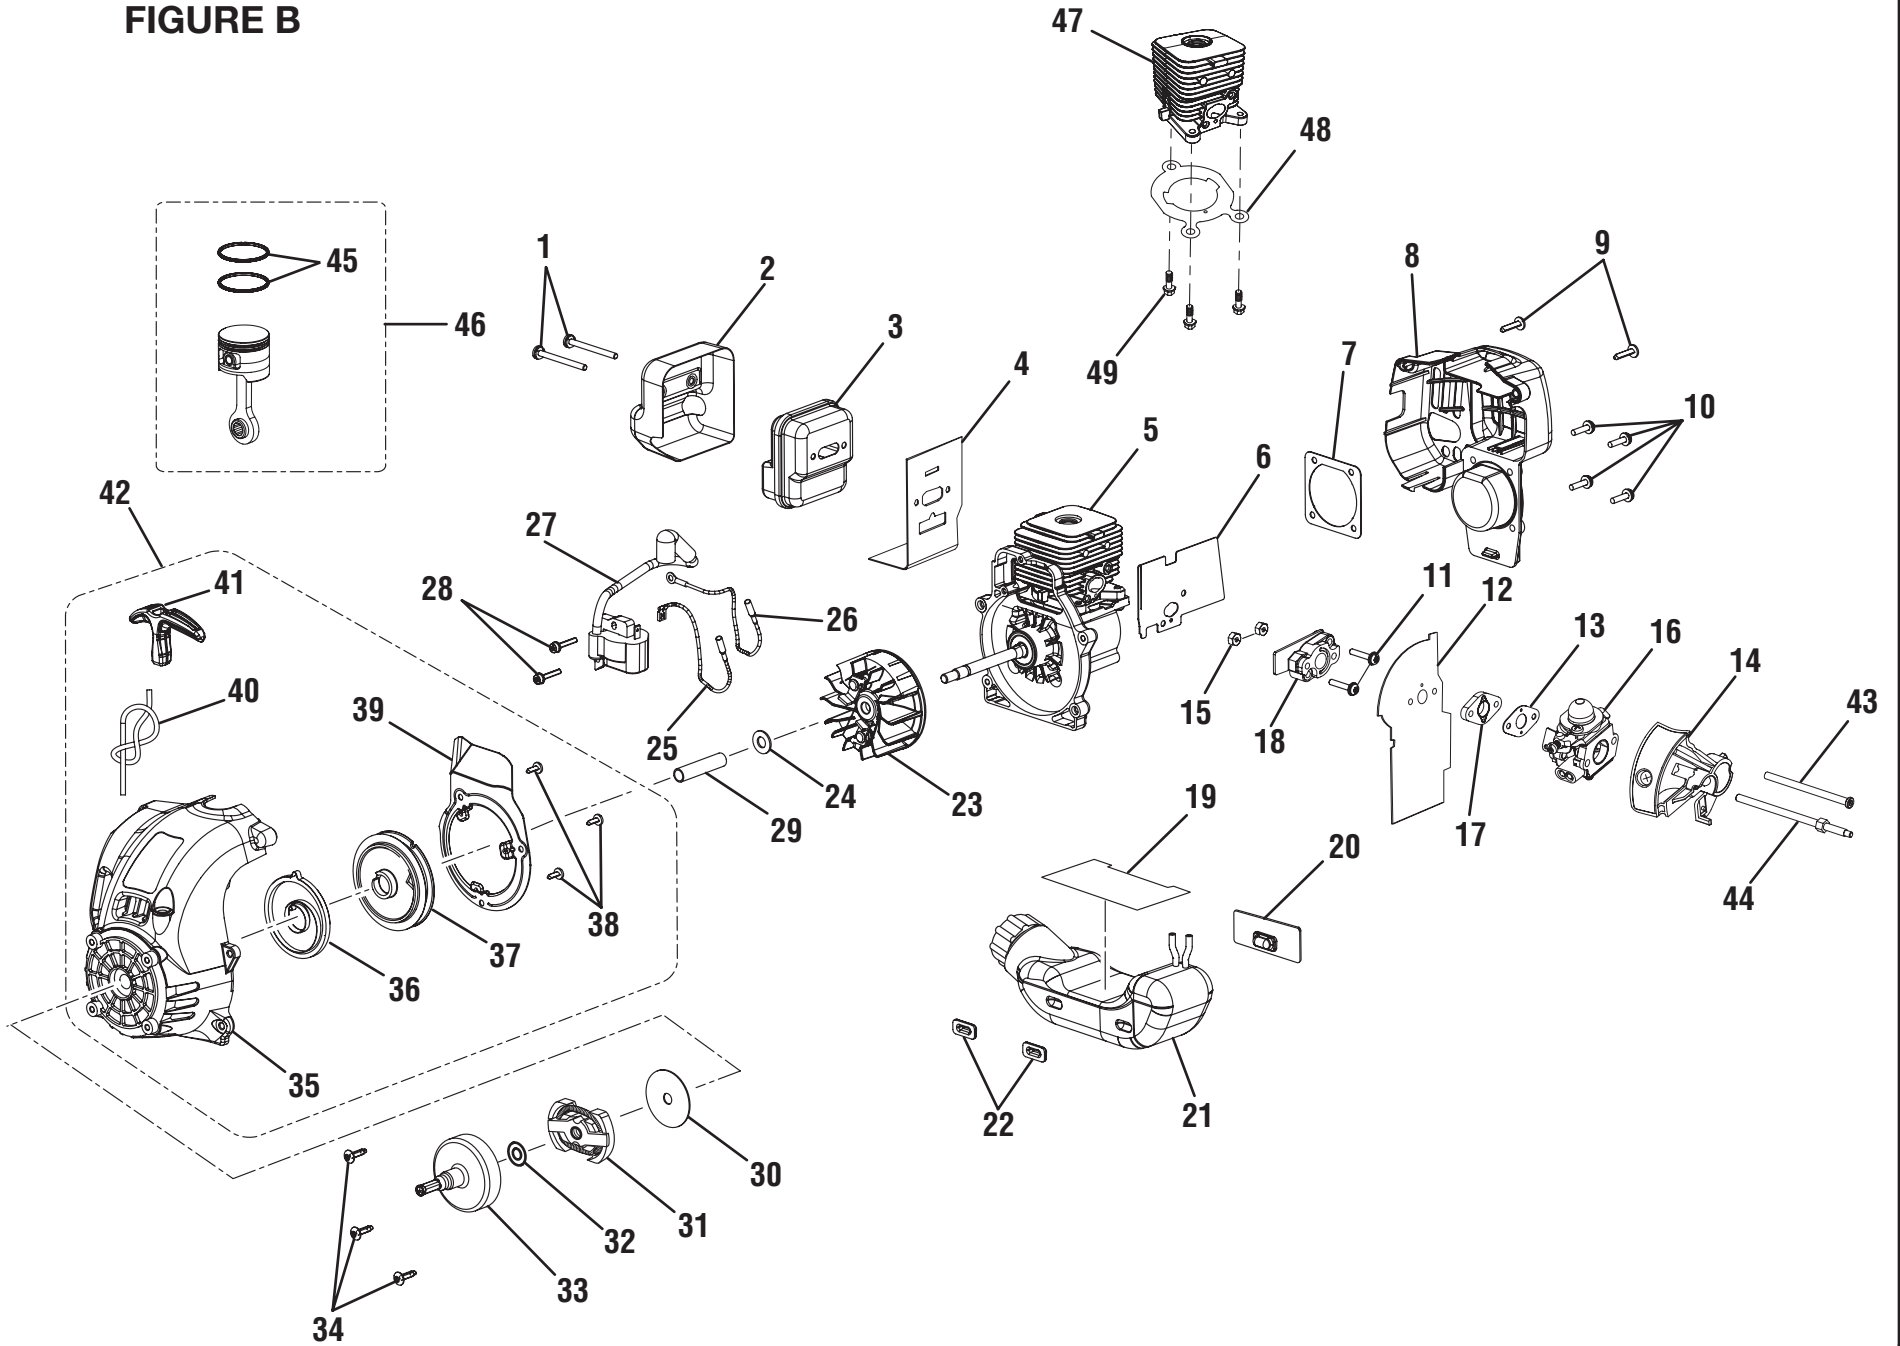

RYOBI 30cc STRING TRIMMERS AND BRUSHCUTTER
MODEL NUMBERS - RY30524, RY30544, RY30564

FIGURE B

**RYOBI 30cc STRING TRIMMERS AND BRUSHCUTTER
MODEL NUMBERS – RY30524, RY30544, RY30564**

FIGURE B PARTS LIST

Key No.	Part Number	Description	Qty.	Key No.	Part Number	Description	Qty.
1	660638003	* Screw (10-24 x 2-1/8 in. Torx Tr. Hd.).....	2	25	290222001	Lead w/Terminals	1
2	638094001	Heat Shield	1	26	290223001	Lead w/Terminals	1
3	308092008	Muffler Assembly	1	27	308389002	Ignition Module w/3 Sec. Kill Switch.....	1
4	900994006	Muffler Gasket	1	28	660660001	Screw (8-32 Thd Forming)	2
5	308192004	Short Block Assembly (30 cc) (External Gaskets Not Included)	1	29	638091003	Spacer Tube	1
6	900994010	Intake Gasket	1	30	638090001	Washer (Pkg)	1
7	900954001	Cover Gasket	1	31	300960002	Clutch Assembly	1
8	518107003	Rear Housing	1	32	678257001	Clutch Washer	1
9	660674001	* Screw (10-14 x 7/8 in. Truss Hd. T.f.)	2	33	308177001	Drum and Connector.....	1
10	660638004	* Screw w/Lock Washer (10-24 x 3/4 in. Pan Hd. Torx)	4	34	660630002	* Screw (10-24 x 3/4 in.)	3
11	660662001	Screw (10-24 Pan Hd.)	2	35	308436001	Starter Housing and Eyelet Assembly	1
12	900740002	Carburetor Gasket	1	36	638033001	Spring and Container	1
13	900994004	Carburetor Gasket (Non-strato)	1	37	308374001	Starter Pulley Assembly	1
14	518498002	Roto-choke Base	1	38	660694001	Screw (Thread Forming)	3
15	678536001	* Nut (M5-0.8 x 5)	2	39	638229001	Baffle/Isolator	1
16	308054007	Carburetor Assembly	1	40	900849002	Starter Rope 42 (Pkg)	1
17	590456003	Spacer	1	41	511731001	Starter Grip	1
18	518070001	Heat Dam	1	42	308194004	Starter Housing Assembly (Inc. key nos. 35-41)	1
19	900999002	Tank Insulation Gasket	1	43	660454002	Bolt (M5-0.8 x 57).....	1
20	570549001	Rubber Bumper	1	44	660453002	Double Sided Hex Bolt	1
21	308181005	Fuel Tank Assembly w/Cap	1	45	690161005	Piston Ring	2
22	570256001	Bumper	2	46	308023003	Piston w/Rod Assembly	1
23	308433001	Rotor w/Pawls Assembly	1	47	640069002	Cylinder, 30cc	1
24	650017001	Washer	1	48	900953001	Cylinder Gasket	1
				49	660342002	Screw (M5 X 20 mm)	3

* Purchase locally from retailer where unit was purchased.