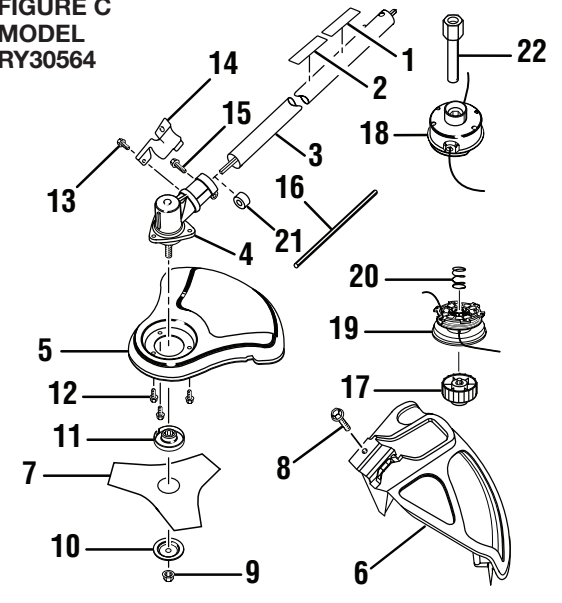

Key No.	Part Number	Description	Qty.
1	940627024	Expand-it Label.....	1
2	940230132	Warning Decal	1
3	000998239	Curved Shaft Assembly	1
4	308052001	Grass Deflector	1
5	120650001	Fastener Kit.....	1
6	308042002	Spool Retainer (Black).....	1
7	000998360	Complete String Head (.080 in.) (Inc. Key Nos. 6, 8, and 9).....	1
8	308044007	Spool and String (.080 in.).....	1
9	678022001	Compression Spring	1

Key No.	Part Number	Description	Qty.
1	940627024	Expand-it Label.....	1
2	940230132	Warning Decal.....	1
3	000998240	Straight Shaft Assembly	1
4	308473001	Grass Deflector Assembly	1
5	678011002	Washer	1
6	678019002	Shaft Adapter	1
7	660886001	* Screw (1/4-20 x 1-1/4 in.)	1
8	308053004	Gear Head.....	1
9	660642001	* Screw (1/4-20 x 1-1/4 in.)	1
10	638125001	Clamp	1
11	660736001	* Screw (10-24 x 5/8 in.).....	1
12	308042003	Spool Retainer (Red).....	1
13	308044008	Spool and String (.095 in.)	1
14	000998361	Complete String Head (.095 in.) (Inc. Key Nos. 12, 13, and 15).....	1
15	678022001	Compression Spring	1
16	518367001	Spacer.....	1