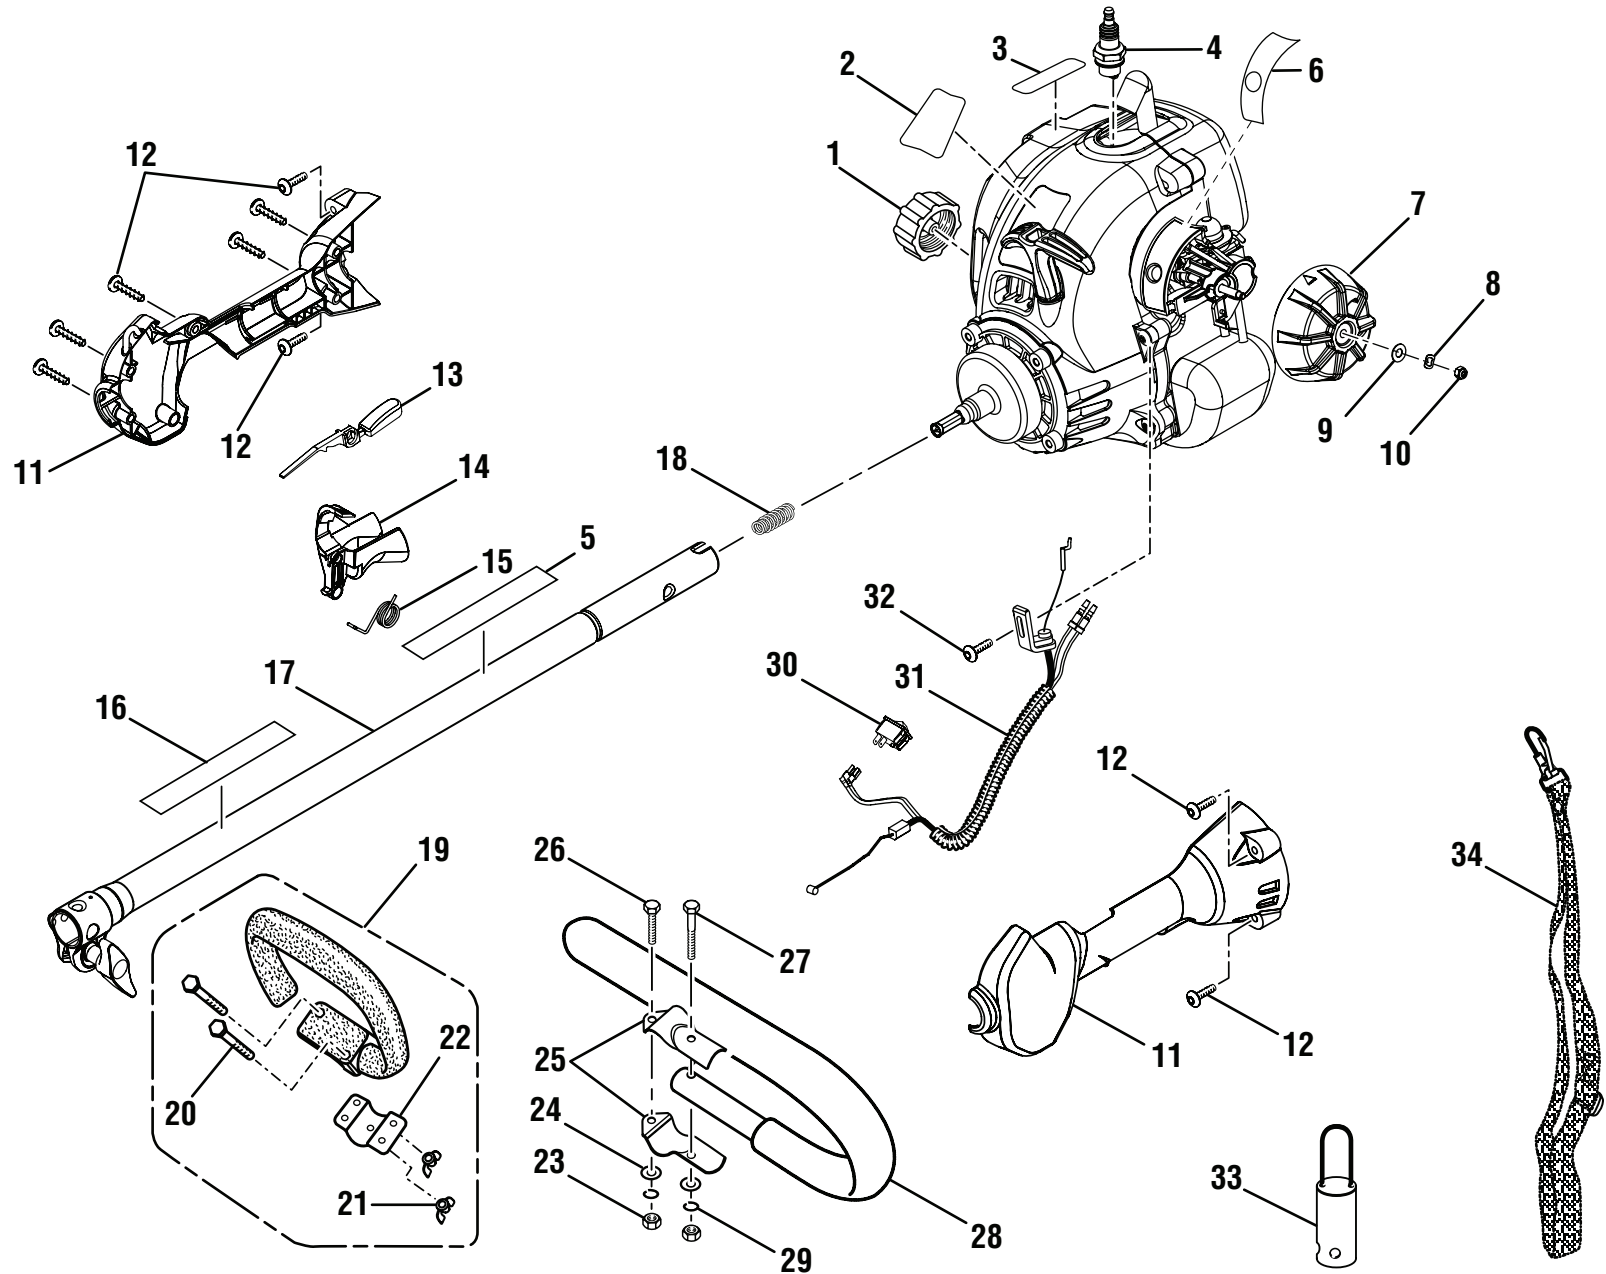

RYOBI 30cc STRING TRIMMERS AND BRUSHCUTTER
MODEL NUMBERS - RY30524, RY30544, RY30564

FIGURE A

**RYOBI 30cc STRING TRIMMERS AND BRUSHCUTTER
MODEL NUMBERS – RY30524, RY30544, RY30564**

FIGURE A PARTS LIST

Key No.	Part Number	Description	Qty.	Key No.	Part Number	Description	Qty.
1	300758006	Fuel Cap Assembly.....	1	18	678252001	Compression Spring.....	1
2	940627021	Model Label (CS30).....	1	19	308472001	Front Handle Assembly (CS30 and SS30).....	1
	940627022	Model Label (SS30).....	1				
	940627023	Model Label (BC30).....	1	20	660881001	* Bolt (M5 x 30 mm Hex Hd.) (CS30 and SS30).....	2
3	940299600	Logo Label.....	1	21	678256001	* Wing Nut (M5).....	2
4	870174001	* Spark Plug (Champion RCJ6Y).....	1	22	638008001	Handle Bar Clamp (CS30 and SS30).....	1
5	940734008	Starting Label.....	1	23	678016001	* Hex Nut (1/4-20) (BC30).....	2
6	940647008	Choke Label.....	1	24	678013001	Washer (BC30).....	2
7	518496002	Choke Dial Cover.....	1	25	638014001	Handle Bar Clamp (BC30).....	2
8	678434002	Wavy Washer.....	1	26	660643002	* Bolt (1/4-20 x 1 in. Hex Hd.) (BC30).....	1
9	678434001	Flat Washer.....	1	27	660643001	* Bolt (1/4-20 x 1-1/2 in. Hex Hd.) (BC30) ..	1
10	678435001	* Hex Nut (M4).....	1	28	308046001	“J” Handle and Grip (BC30).....	1
11	000998236	Control Handle Assembly.....	1	29	678012001	Lock Washer (BC30).....	2
12	660618002	* Screw (10-14 x 1 in.).....	9	30	760363002	Switch (Momentary Contact).....	1
13	518011002	Trigger Lock.....	1	31	308439001	Throttle and Lead Assembly.....	1
14	518012002	Trigger.....	1	32	660616001	* Screw (10-24 x 7/8 in.).....	1
15	678021001	Torsion Spring.....	1	33	518019001	Hanger Cap.....	1
16	940230132	Warning Decal (CS30 and SS30).....	1	34	308487001	Shoulder Strap (BC30).....	1
	940627027	Warning Decal (BC30).....	1		987000116	Operator’s Manual	
17	000998353	Upper Boom Assembly (CS30 and SS30).....	1		09-30-09	(REV:01)	
	000998354	Upper Boom Assembly (BC30).....	1				

* Purchase locally from retailer where unit was purchased.