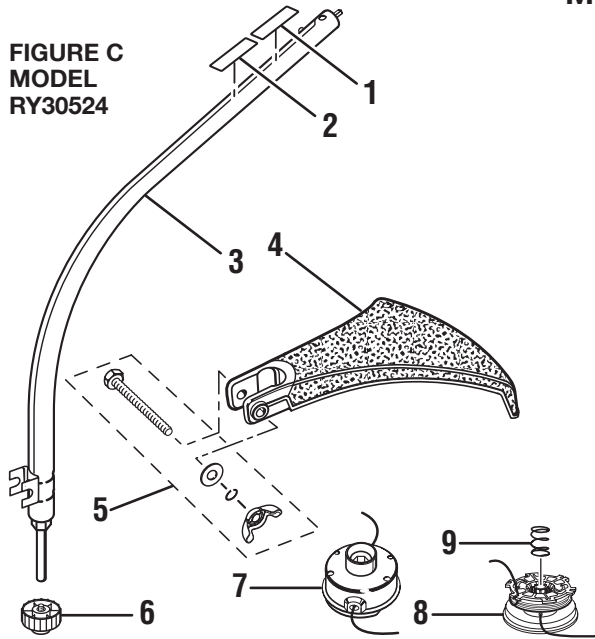

**RYOBI 30cc STRING TRIMMERS AND BRUSHCUTTER
MODEL NUMBERS – RY30524, RY30544, RY30564**

**FIGURE C
MODEL
RY30524**