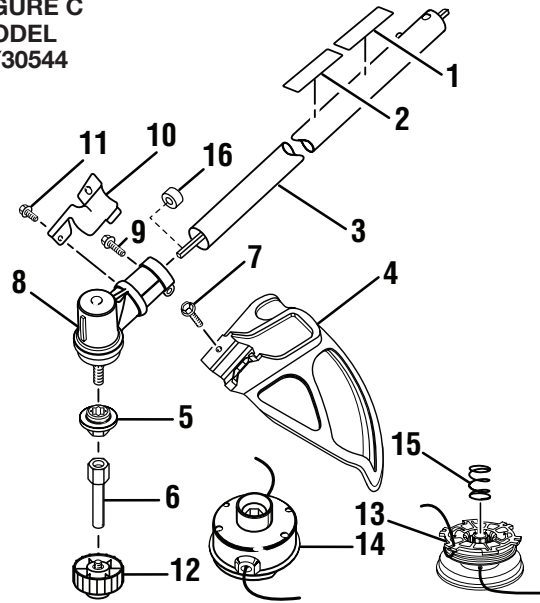

**FIGURE C
MODEL
RY30544**