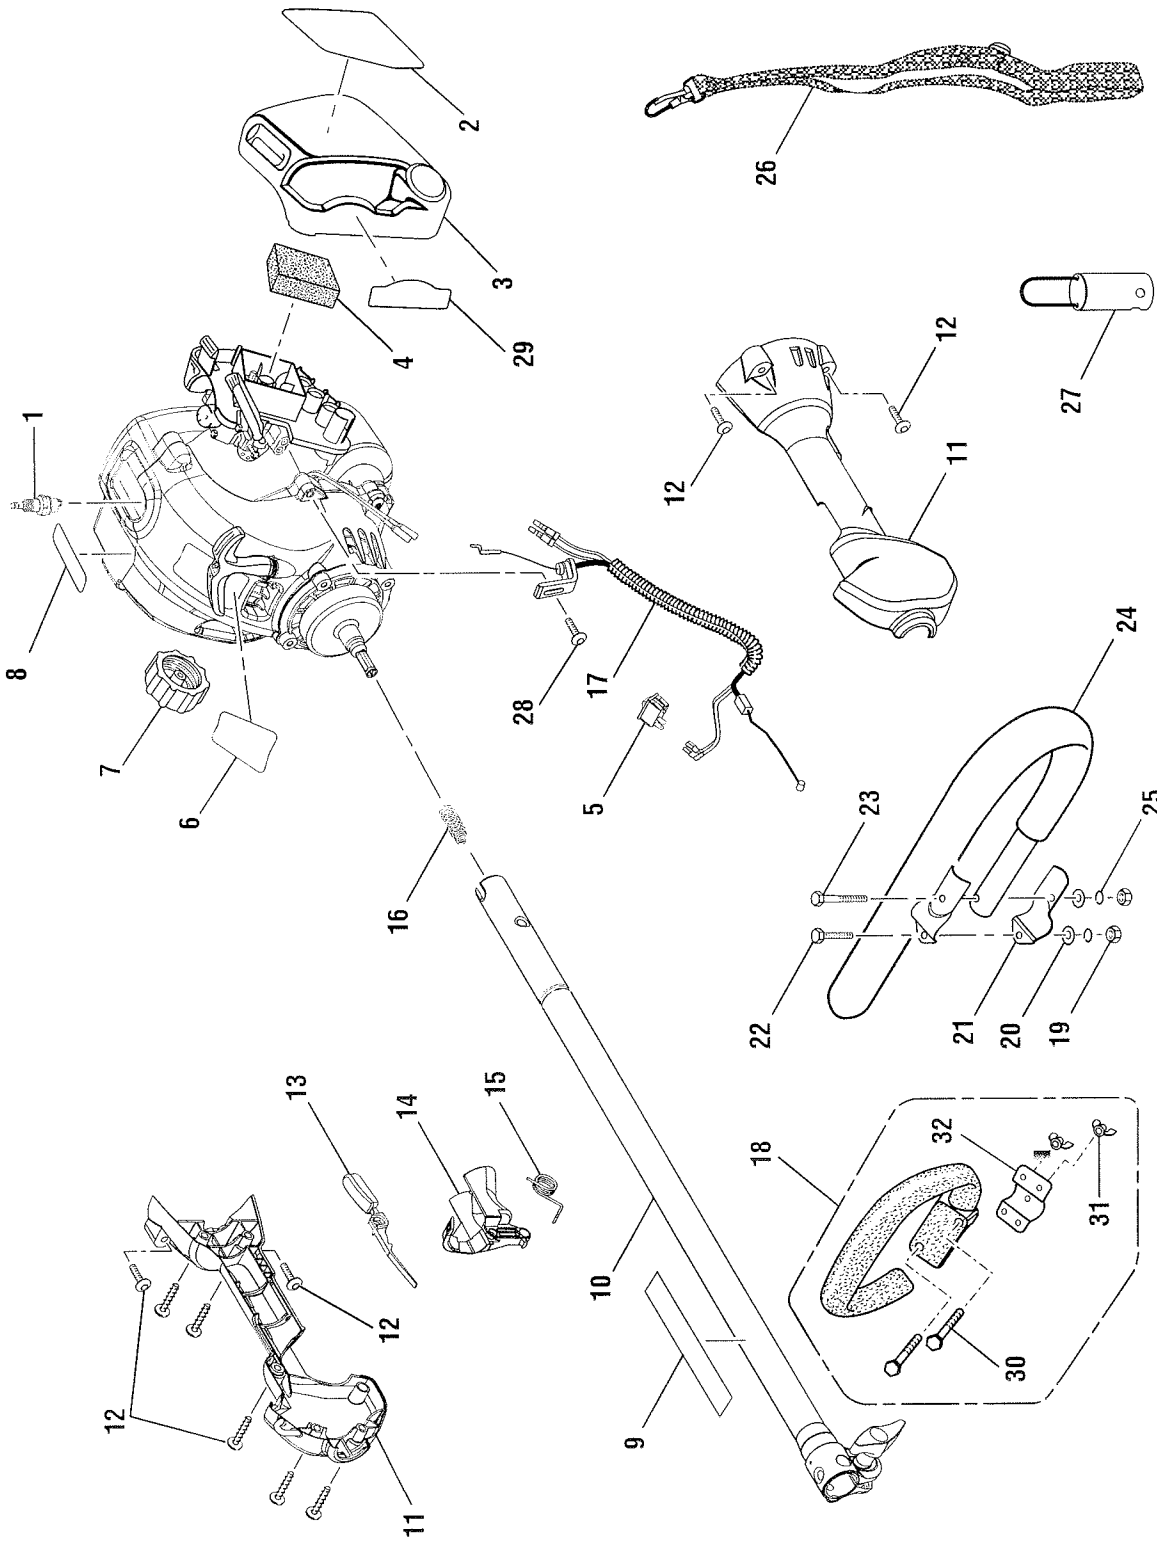

**30cc String Trimmers and Brushcutter
Model Nos. RY30522, RY30542, RY30562
RY30923, RY30943, and RY30963
Replacement Parts List**

**Taille-bordures à ligne et débroussailleuse
Nos. de Modèle RY30522, RY30542, RY30562
RY30923, RY30943 et RY30963
Liste des pièces de rechange**

FIGURE A

**RYOBI 30cc STRING TRIMMERS AND BRUSHCUTTER
MODEL NUMBERS – RY30522, RY30542, RY30562, RY30923, RY30943, RY30963**

FIGURE A PARTS LIST

Key No.	Part Number	Description	Qty.	Key No.	Part Number	Description	Qty.
1	870174001	* Spark Plug (Champion RCJ6Y)	1	17	308439001	Throttle and Lead Assembly	1
2	940967004	Starting Label	1	18	308472001	Front Handle Assembly (CS30 and SS30)	1
3	518096001	Air Box Cover	1	19	678016001	* Hex Nut (1/4-20) (BC30)	2
4	900952001	Air Filter Element	1	20	678013001	Washer (BC30)	2
5	760363002	Switch (Momentary Contact)	1	21	638014001	Handle Bar Clamp (BC30)	2
6	940627021	Model Label (CS30)	1	22	660643002	* Bolt (1/4-20 x 1 in. Hex Hd.) (BC30)	1
	940627022	Model Label (SS30)	1	23	660643001	* Bolt (1/4-20 x 1-1/2 in. Hex Hd.) (BC30)	1
	940627023	Model Label (BC30)	1	24	308046001	* "J" Handle and Grip (BC30)	1
7	300758006	Fuel Cap Assembly	1	25	678012001	Lock Washer (BC30)	2
8	940299600	Logo Plate	1	26	308487001	Shoulder Strap (BC30)	1
9	940230132	Warning Decal (CS30 and SS30)	1	27	518019001	Hanger Cap	1
	940627027	Warning Decal (BC30)	1	28	660616001	* Screw (10-24 x 7/8 in.)	1
10	000998353	Upper Boom Assembly (CS30 and SS30)	1	29	940330006	Choke Label	1
	000998354	Upper Boom Assembly (BC30)	1	30	660881001	* Bolt (M5 x 30 mm Hex Hd.) (CS30 and SS30)	2
11	000998236	Control Handle Assembly	1	31	678256001	* Wing Nut (M5)	2
12	660618002	* Screw (10-14 x 1 in.)	9	32	638008001	Handle Bar Clamp (CS30 and SS30)	1
13	518011002	Trigger Lock	1		987000079	Operator's Manual	
14	518012002	Trigger	1		987000080	Replacement Parts List	
15	678021001	Torsion Spring	1				
16	678252001	Compression Spring	1				