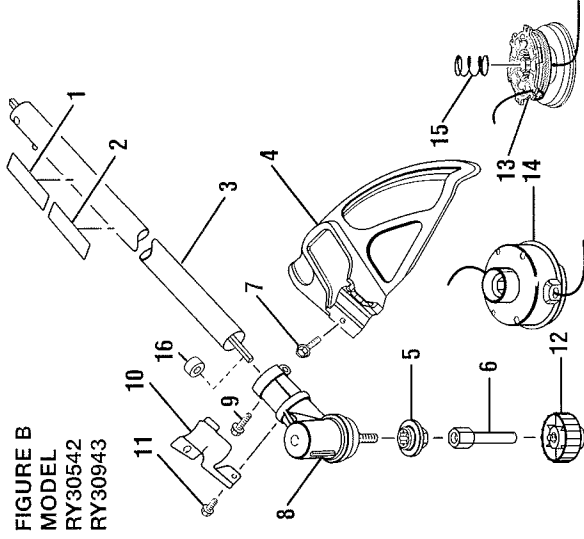

* Purchase locally from retailer where unit was purchased.

RYOBI 30cc STRING TRIMMERS AND BRUSHCUTTER
MODEL NUMBERS - RY30522, RY30542, RY30562, RY30923, RY30943, RY30963

FIGURE B
MODEL
RY30522
RY30923

Key No.	Service Number	Description	Qty.
1	940627024	Expand-it Label	1
2	940230132	Warning Decal	1
3	000998239	Curved Shaft Assembly	1
4	308052001	Grass Deflector	1
5	120650001	Fastener Kit	1
6	308042002	Spool Retainer (Black)	1
7	000998360	Complete String Head (.080 in.) (Inc. Key Nos. 6, 8, and 9)	1
8	308044007	Spool and String (.080 in.)	1
9	678022001	Compression Spring	1

FIGURE B
MODEL
RY30542
RY30943

Key No.	Service Number	Description	Qty.
1	940627024	Expand-it Label	1
2	940230132	Warning Decal	1
3	000998240	Straight Shaft Assembly	1
4	308473001	Grass Deflector Assembly	1
5	678011002	Washer	1
6	678019002	Shaft Adapter	1
7	660886001	* Screw (1/4-20 x 1-1/4 in.)	1
8	308053004	Gear Head	1
9	660642001	* Screw (1/4-20 x 1-1/4 in.)	1
10	638125001	Clamp	1
11	660736001	* Screw (10-24 x 5/8 in.)	1
12	308042003	Spool Retainer (Red)	1
13	308044008	Spool and String (.095 in.)	1
14	000998361	Complete String Head (.095 in.) (Inc. Key Nos. 12, 13, and 15)	1
15	678022001	Compression Spring	1
16	518367001	Spacer	1