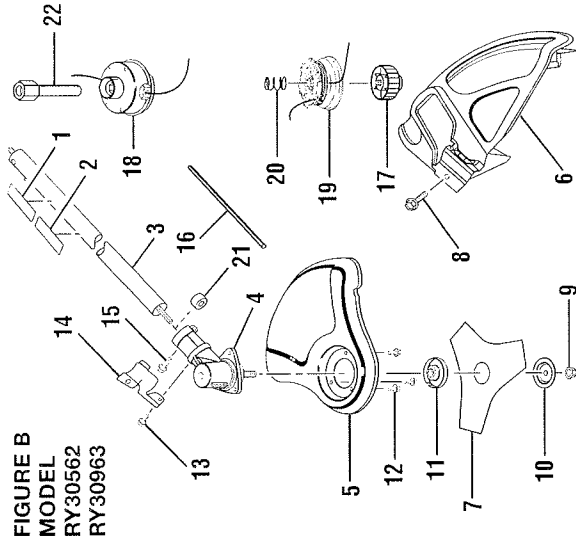

FIGURE B
MODEL
RY30562
RY30963

Key No.	Service Number	Description	Qty.
1	940627024	Expand-it Label	1
2	940627027	Brushcutter Safety Label	1
3	000998241	Straight Shaft Assy.	1
4	308053001	Gear Head	1
5	638120001	Brushcutter Guard	1
6	308473001	Grass Deflector Assy.	1
7	638006004	Tri-Arc® Blade	1
8	660886001	* Screw (1/4-20 x 1-1/4 in.)	1
9	678018001	Lock Nut	1
10	638017001	Cupped Washer	1
11	678011001	Flanged Washer	1
12	660737001	* Screw (10-24 x 1/2 in.)	3
13	660736001	* Screw (10-24 x 5/8 in.)	1
14	638125001	Clamp	1
15	660642001	* Screw (1/4-20 x 1-1/4 in.)	1
16	678020001	Holding Pin	1
17	308042003	Spool Retainer (Red)	1
18	000998361	Complete String Head (.095 in.) (Inc. Key Nos. 17, 19, and 20)	1
19	308044008	Spool and String (.095 in.)	1
20	678022001	Compression Spring	1
21	518367001	Spacer	1
22	678019002	Shaft Adapter	1

* Purchase locally from retailer where unit was purchased.