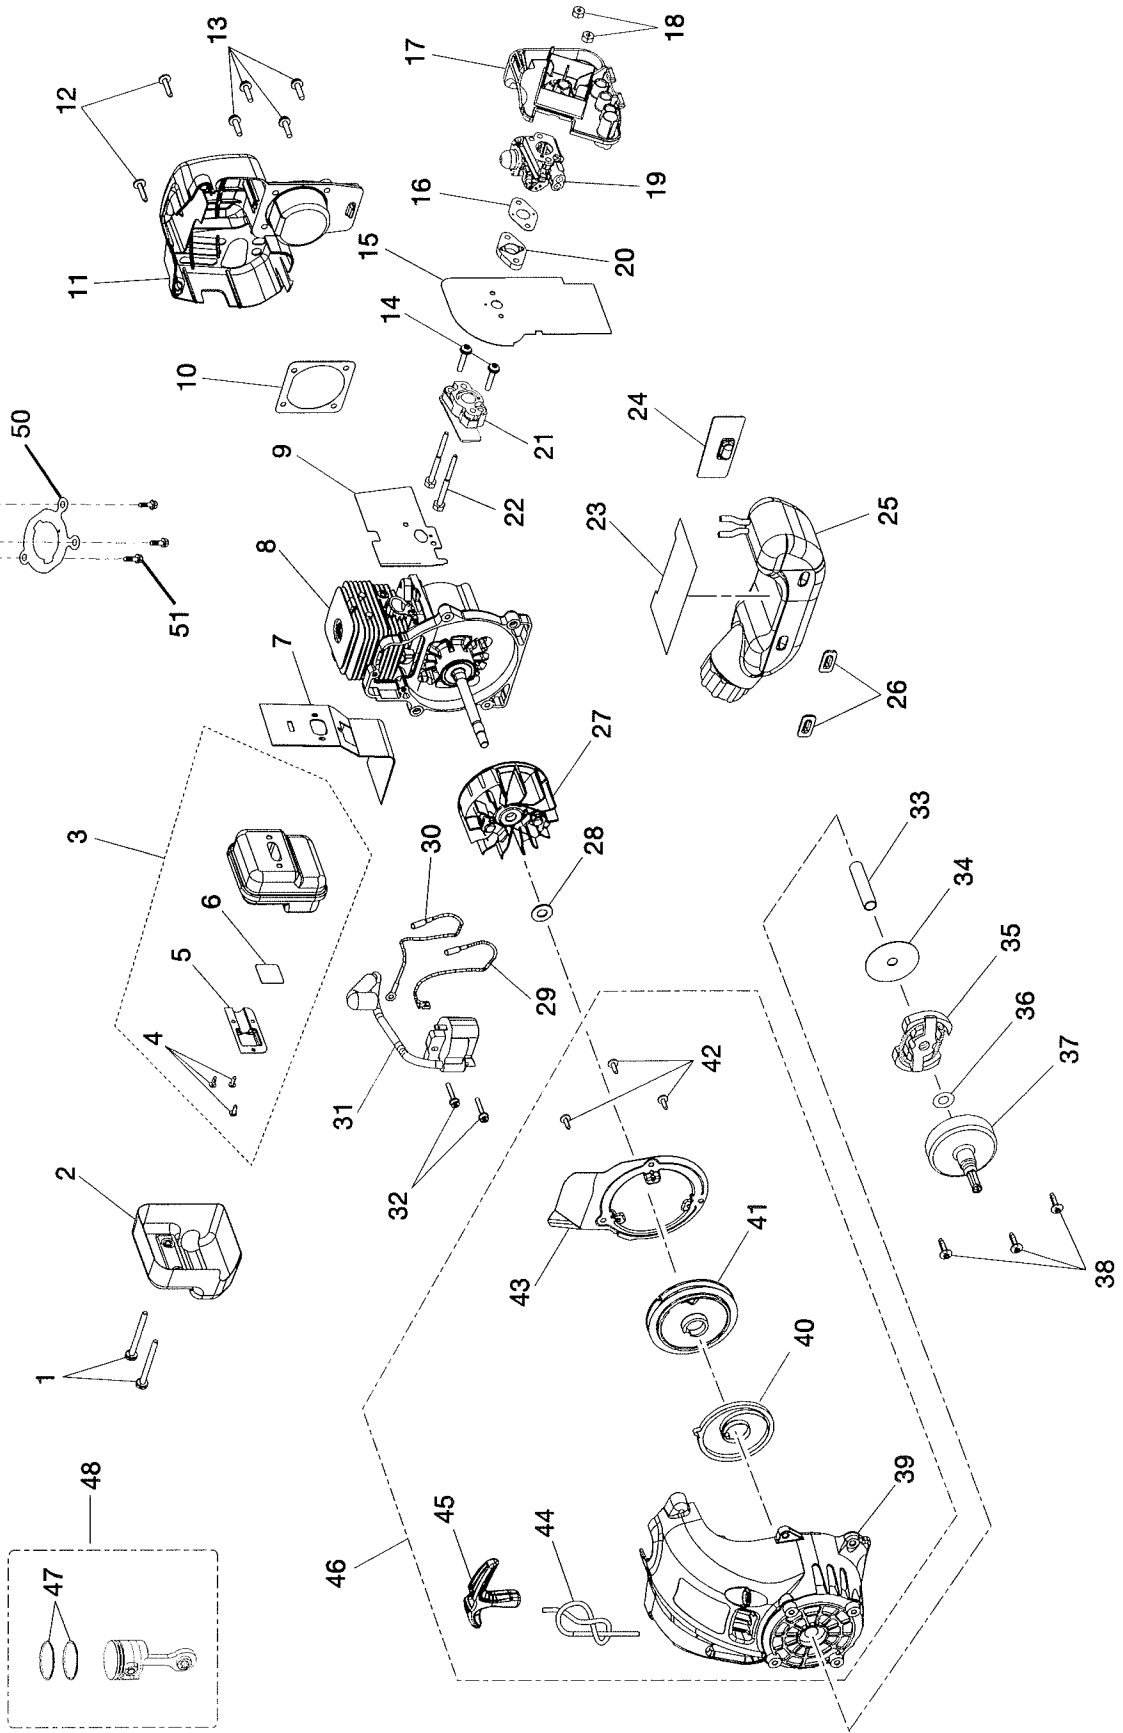

RYOBI 30cc STRING TRIMMERS AND BRUSHCUTTER
MODEL NUMBERS - RY30522, RY30542, RY30562
RY30923, RY30943 & RY30963

FIGURE B

**RYOBI 30cc STRING TRIMMERS AND BRUSHCUTTER
MODEL NUMBERS – RY30522, RY30542, RY30562**

FIGURE A PARTS LIST (FIGURE B)

Key No.	Part Number	Description	Qty.	Key No.	Part Number	Description	Qty.
1	660638003	* Screw (10-24 x 2-1/8 in. Torx Tr. Hd.)	2	24	570549001	Rubber Bumper	1
2	638094001	Heat Shield	1	25	308181005	Fuel Tank Assembly w/Cap	1
3	308092008	Muffler Assembly	1	26	570256001	Bumper	2
4	660870001	Screw (Recessed Pan Hd.)	3	27	308433001	Rotor w/Pawls Assembly	1
5	638044001	Outlet Tube	1	28	650017001	Washer	1
6	638268001	Screen	1	29	290222001	Lead w/Terminals	1
7	900994006	Muffler Gasket	1	30	290223001	Lead w/Terminals	1
8	308192004	Short Block Assembly (30 cc) (External Gaskets Not Included)	1	31	308389002	Ignition Module w/3 Sec. Kill Switch	1
9	900994010	Intake Gasket	1	32	660660001	* Screw (8-32 x 1 in.)	2
10	900994001	Cover Gasket	1	33	638091002	Spacer Tube	1
11	518107003	Rear Housing	1	34	638090001	Washer	1
12	660674001	* Screw (10-14 x 7/8 in. Truss Hd. Tf.)	2	35	300960002	Clutch Assembly	1
13	660638004	* Screw w/Lock Washer (10-24 x 3/4 in. Pan Hd. Torx)	4	36	678257001	Clutch Washer	1
14	660662001	* Screw (10-24 x 1 in. Pan Hd.)	2	37	308177001	Drum and Connector	1
15	900740002	Carburetor Gasket	1	38	660630002	* Screw (10-24 x 3/4 in.)	3
16	900994004	Carburetor Gasket (Non-strato)	1	39	308436001	Starter Housing and Eyelet Assembly	1
17	518094001	Air Filter Base	1	40	638033001	Spring and Container	1
18	678027001	* Lock Nut (10-24)	2	41	308374001	Starter Pulley Assembly	1
19	308054004	Carburetor Assembly	1	42	660694001	* Screw (8-16 x 1/2 in.)	3
20	590456003	Spacer	1	43	638229001	Baffle/Isolator	1
21	518070001	Heat Dam	1	44	900849002	Starter Rope (42 in.)	1
22	660346002	Carburetor Mounting Bolt (10 x 2-1/2 in.)	2	45	511731001	Starter Grip	1
23	900999002	Tank Insulation Gasket	1	46	308194004	Starter Housing Assembly	1
				47	690161005	Piston Ring	2
				48	308023003	Piston w/Rod Assembly	1
				49	640069002	Cylinder, 30cc	1
				50	9009953001	Cylinder Gasket	1
				51	660342002	* Screw (M5 x 20 mm)	3

* Purchase locally from retailer where unit was purchased.