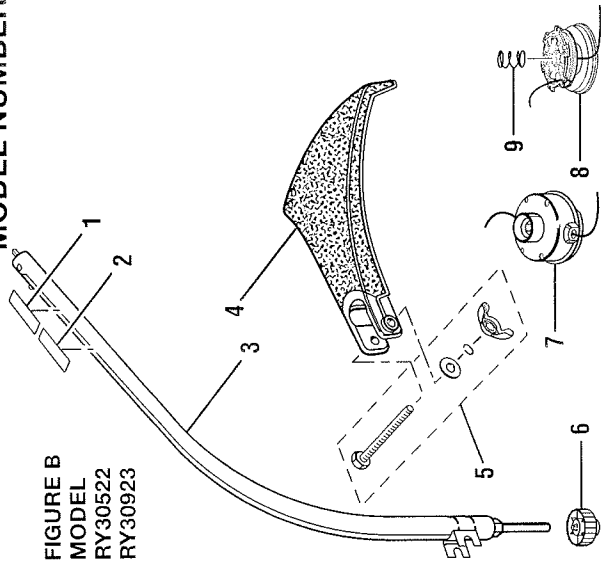

FIGURE B
MODEL
RY30542
RY30943

RYOBI 30cc STRING TRIMMERS AND BRUSHCUTTER
MODEL NUMBERS - RY30522, RY30542, RY30562, RY30923, RY30943, RY30963

FIGURE B
MODEL
RY30522
RY30923

Key No.	Service Number	Description	Qty.
1	940627024	Expand-it Label	1
2	940230132	Warning Decal	1
3	000998239	Curved Shaft Assembly	1
4	308052001	Grass Deflector	1
5	120650001	Fastener Kit	1
6	308042002	Spool Retainer (Black)	1
7	000998360	Complete String Head (.080 in.) (Inc. Key Nos. 6, 8, and 9)	1
8	308044007	Spool and String (.080 in.)	1
9	678022001	Compression Spring	1