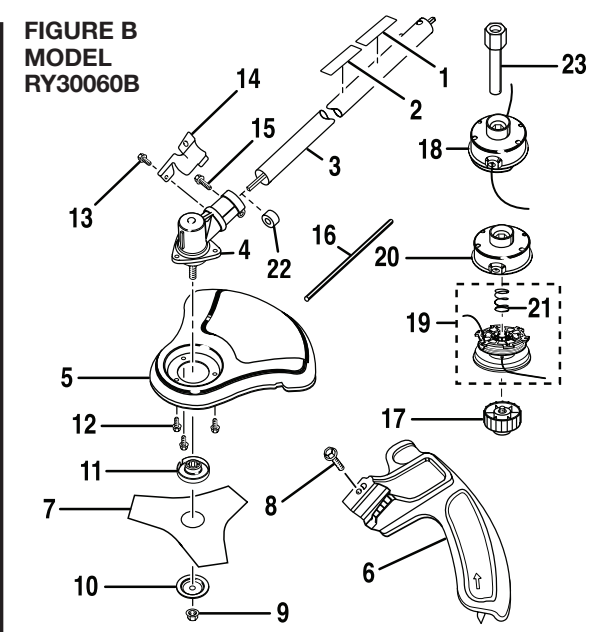

**FIGURE B
MODEL
RY30020B**

**FIGURE B
MODEL
RY30040B**

**FIGURE B
MODEL
RY30060B**

Key No.	Service Number	*Retailer Number	Description	Qty.
1	985165001	N/A	Expand-it Label	1
2	984032002	N/A	Warning Decal	1
3	985569003	N/A	Curved Shaft Assembly	1
4	985623002	N/A	Grass Deflector	1
5	PA00249	N/A	Fastener Kit	1
6	A98866A	AP04106	Spool Retainer (Black)	1
7	N/A	AP04114	Complete String Head (.080 in.)	1
8	N/A	AR04120	Spool and String (.080 in.) w/Spring (Inc. Key # 10)	1
9	A98231A	N/A	Housing and Eyelet	1
10	06713	N/A	Spring	1

Key No.	Service Number	*Retailer Number	Description	Qty.
1	985165001	N/A	Expand-it Label	1
2	984032002	N/A	Warning Decal	1
3	985391001	N/A	Straight Shaft Assembly	1
4	984443004	N/A	Grass Deflector	1
5	984931001	N/A	Washer	1
6	PS04438	N/A	Shaft Adapter	1
7	983379078	N/A	Screw (1/4-20 x 1-1/4 in.)	1
8	984244001	N/A	Gear Head	1
9	983381007	N/A	Screw (1/4-20 x 1-1/4 in.)	1
10	PS04420	N/A	Clamp	1
11	983774003	N/A	Screw (10-24 x 5/8 in.)	1
12	A97910A	AP04103	Spool Retainer (Red)	1
13	A98231A	N/A	Housing and Eyelet	1
14	N/A	AR04118	Spool and String (.095 in.) w/Spring (Includes Key No. 16)	1
15	N/A	AP04116	Complete String Head (.095 in.)	1
16	06713	N/A	Spring	1
17	985625001	N/A	Spacer	1