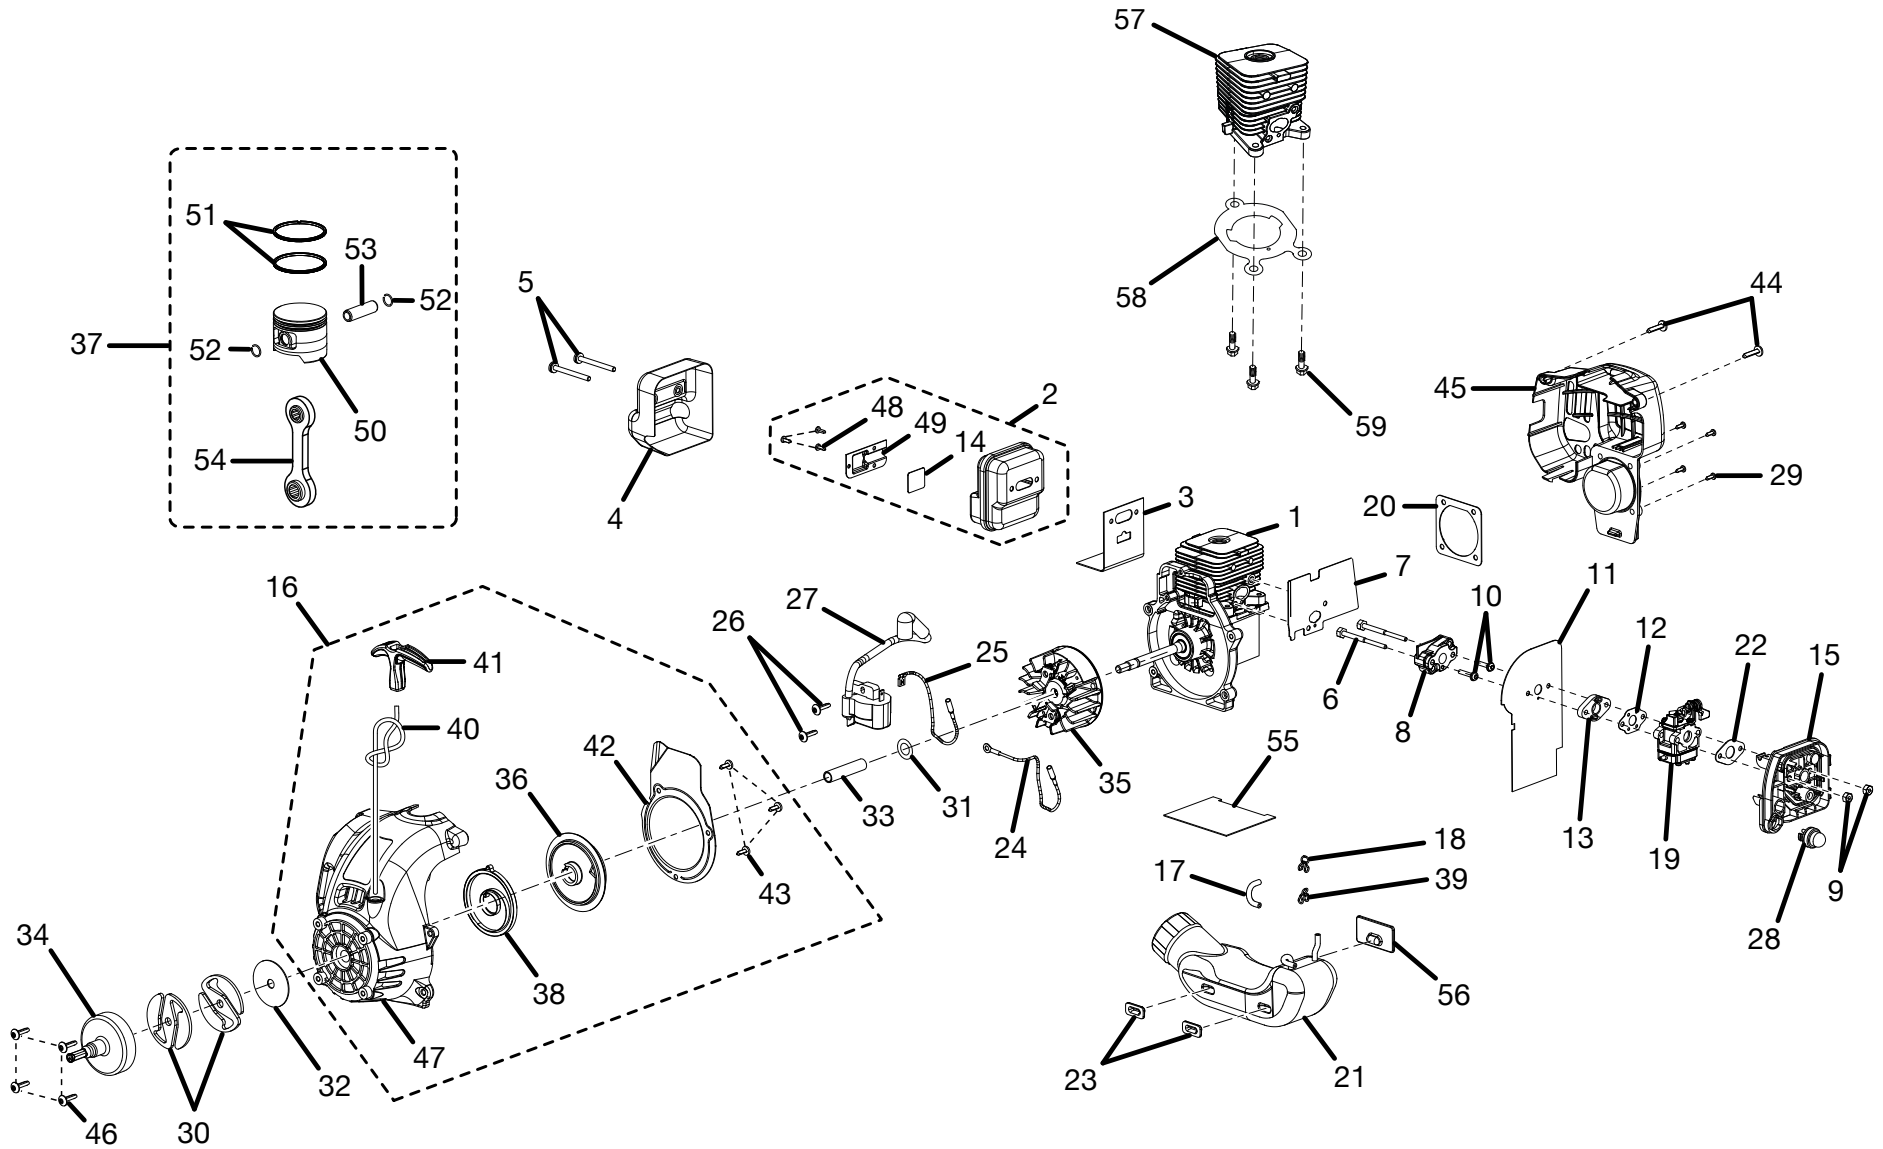

**RYOBI 30cc STRING TRIMMERS AND BRUSHCUTTERS
MODEL NUMBERS – RY30020B, RY30040B, RY30060B**

**RYOBI 30cc STRING TRIMMERS AND BRUSHCUTTERS
MODEL NUMBERS – RY30020B, RY30040B, RY30060B**

KEY NO.	PART NUMBER	DESCRIPTION	QTY.	KEY NO.	PART NUMBER	DESCRIPTION	QTY.
1	985873001	SHORT BLOCK ASSEMBLY	1	29	984812001	* SCREW (10-24 X 3/4 in. PAN HD. TORX).....	4
2	308092008	MUFFLER ASSEMBLY	1	30	00242	CLUTCH	2
3	984760001	MUFFLER GASKET	1	31	PS05268	WASHER.....	1
4	984743001	HEAT SHIELD	1	32	98929A	WASHER.....	1
5	88083	* SCREW (10-24 X 2-1/8 IN.TORX TRUSS HD. SEMS).....	2	33	PS05267	SPACER.....	1
6	660346002	BOLT (10-27 X 2-3/8 in. HEX HD.).....	2	34	PA01613	DRUM & CONNECTOR	1
7	985248001	HEAT DAM GASKET	1	35	986153001	ROTOR PAWL ASSEMBLY	1
8	985430001	HEAT DAM	1	36	308374001	STARTER PULLEY	1
9	81208	* LOCK NUT (10-24).....	2	37	985871001	PISTON ASSEMBLY (INCL. KEY NO.50-54)	1
10	093221	* SCREW (10-24 X 1 in. TORX PAN HD. SEMS)	2	38	A98773A	SPRING & CONTAINER	1
11	984834001	CARBURETOR GASKET	1	39	6969901	CLIP	1
12	9071103	CARBURETOR GASKET	1	40	9789902	STARTER ROPE.....	1
13	984738001	SPACER.....	1	41	PS06114	STARTER GRIP	1
14	984753001	SCREEN.....	1	42	984837001	BAFFLE.....	1
15	985530002	AIR FILTER BOX	1	43	82543	* SCREW (8-16 X 1/2 in. THD. FORM.).....	3
16	985544001	COMPLETE STARTER ASSEMBLY (INC. KEY NOS. 36,38,40-43, AND 47).....	1	44	82537	* SCREW (10-14 X 7/8 in. THD. FORM.).....	2
17	0143908	RUBBER TUBING (2 in.)	1	45	984829001	REAR HOUSING	1
18	6970001	CLIP	1	46	82538	SCREW (10-24 X 3/4 in. TRUSS HD.).....	4
19	985893001	CARBURETOR.....	1	47	PA01641	STARTER HOUSING W/EYELET	1
20	06443A	GASKET, C/C COVER.....	1	48	984759001	* SCREW (6-20 X 1/4 IN. TRI-LOBULAR)	3
21	308181003	FUEL TANK W/CAP ASSEMBLY	1	49	985596001	OUTLET TUBE	1
22	984747001	GASKET	1	50	985872001	PISTON W/PIN.....	1
23	98792	BUMPER.....	2	51	03179	PISTON RING 30cc	2
24	A06964	LEAD W/TERMINALS	1	52	65261	RETAINING RING.....	2
25	A06963	LEAD	1	53	00238A	PISTON PIN	1
26	82540	* SCREW (8-32 X 1 in. THREAD FORMING).....	2	54	PA00190	CONNECTING ROD ASSEMBLY	1
27	850080001	IGNITION MODULE (W/ 3 SEC. KILL)	1	55	900999002	TANK INSULATION GASKET	1
28	3078001	PRIMER ASSEMBLY.....	1	56	985767001	RUBBER BUMPER.....	1
				57	985524002	CYLINDER	1
				58	985259001	CYLINDER GASKET	1
				58	PS02807	* SCREW (12-24 X 5/8 in.).....	3

* STANDARD HARDWARE ITEM – MAY BE PURCHASED LOCALLY

** STOCK ITEM – MAY BE SECURED THROUGH THE HARDWARE DEPARTMENT OF MOST HOME DEPOT STORES