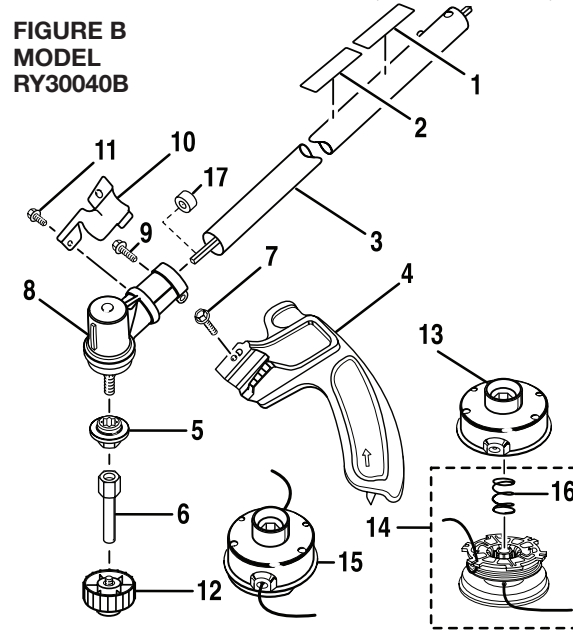

**FIGURE B
MODEL
RY30020B**

**FIGURE B
MODEL
RY30040B**

**FIGURE B
MODEL
RY30060B**

Key No.	Service Number	*Retailer Number	Description	Qty.
1	985165001	N/A	Expand-it Label	1
2	984032002	N/A	Warning Decal	1
3	985569003	N/A	Curved Shaft Assembly	1
4	985623002	N/A	Grass Deflector	1
5	PA00249	N/A	Fastener Kit	1
6	A98866A	AP04106	Spool Retainer (Black)	1
7	N/A	AP04114	Complete String Head (.080 in.)	1
8	N/A	AR04120	Spool and String (.080 in.) w/Spring (Inc. Key # 10)	1
9	A98231A	N/A	Housing and Eyelet	1
10	06713	N/A	Spring	1

Key No.	Service Number	*Retailer Number	Description	Qty.
1	985165001	N/A	Expand-it Label	1
2	984032002	N/A	Warning Decal	1
3	985391001	N/A	Straight Shaft Assembly	1
4	984443004	N/A	Grass Deflector	1
5	984931001	N/A	Washer	1
6	PS04438	N/A	Shaft Adapter	1
7	983379078	N/A	Screw (1/4-20 x 1-1/4 in.)	1
8	984244001	N/A	Gear Head	1
9	983381007	N/A	Screw (1/4-20 x 1-1/4 in.)	1
10	PS04420	N/A	Clamp	1
11	983774003	N/A	Screw (10-24 x 5/8 in.)	1
12	A97910A	AP04103	Spool Retainer (Red)	1
13	A98231A	N/A	Housing and Eyelet	1
14	N/A	AR04118	Spool and String (.095 in.) w/Spring (Includes Key No. 16)	1
15	N/A	AP04116	Complete String Head (.095 in.)	1
16	06713	N/A	Spring	1
17	985625001	N/A	Spacer	1