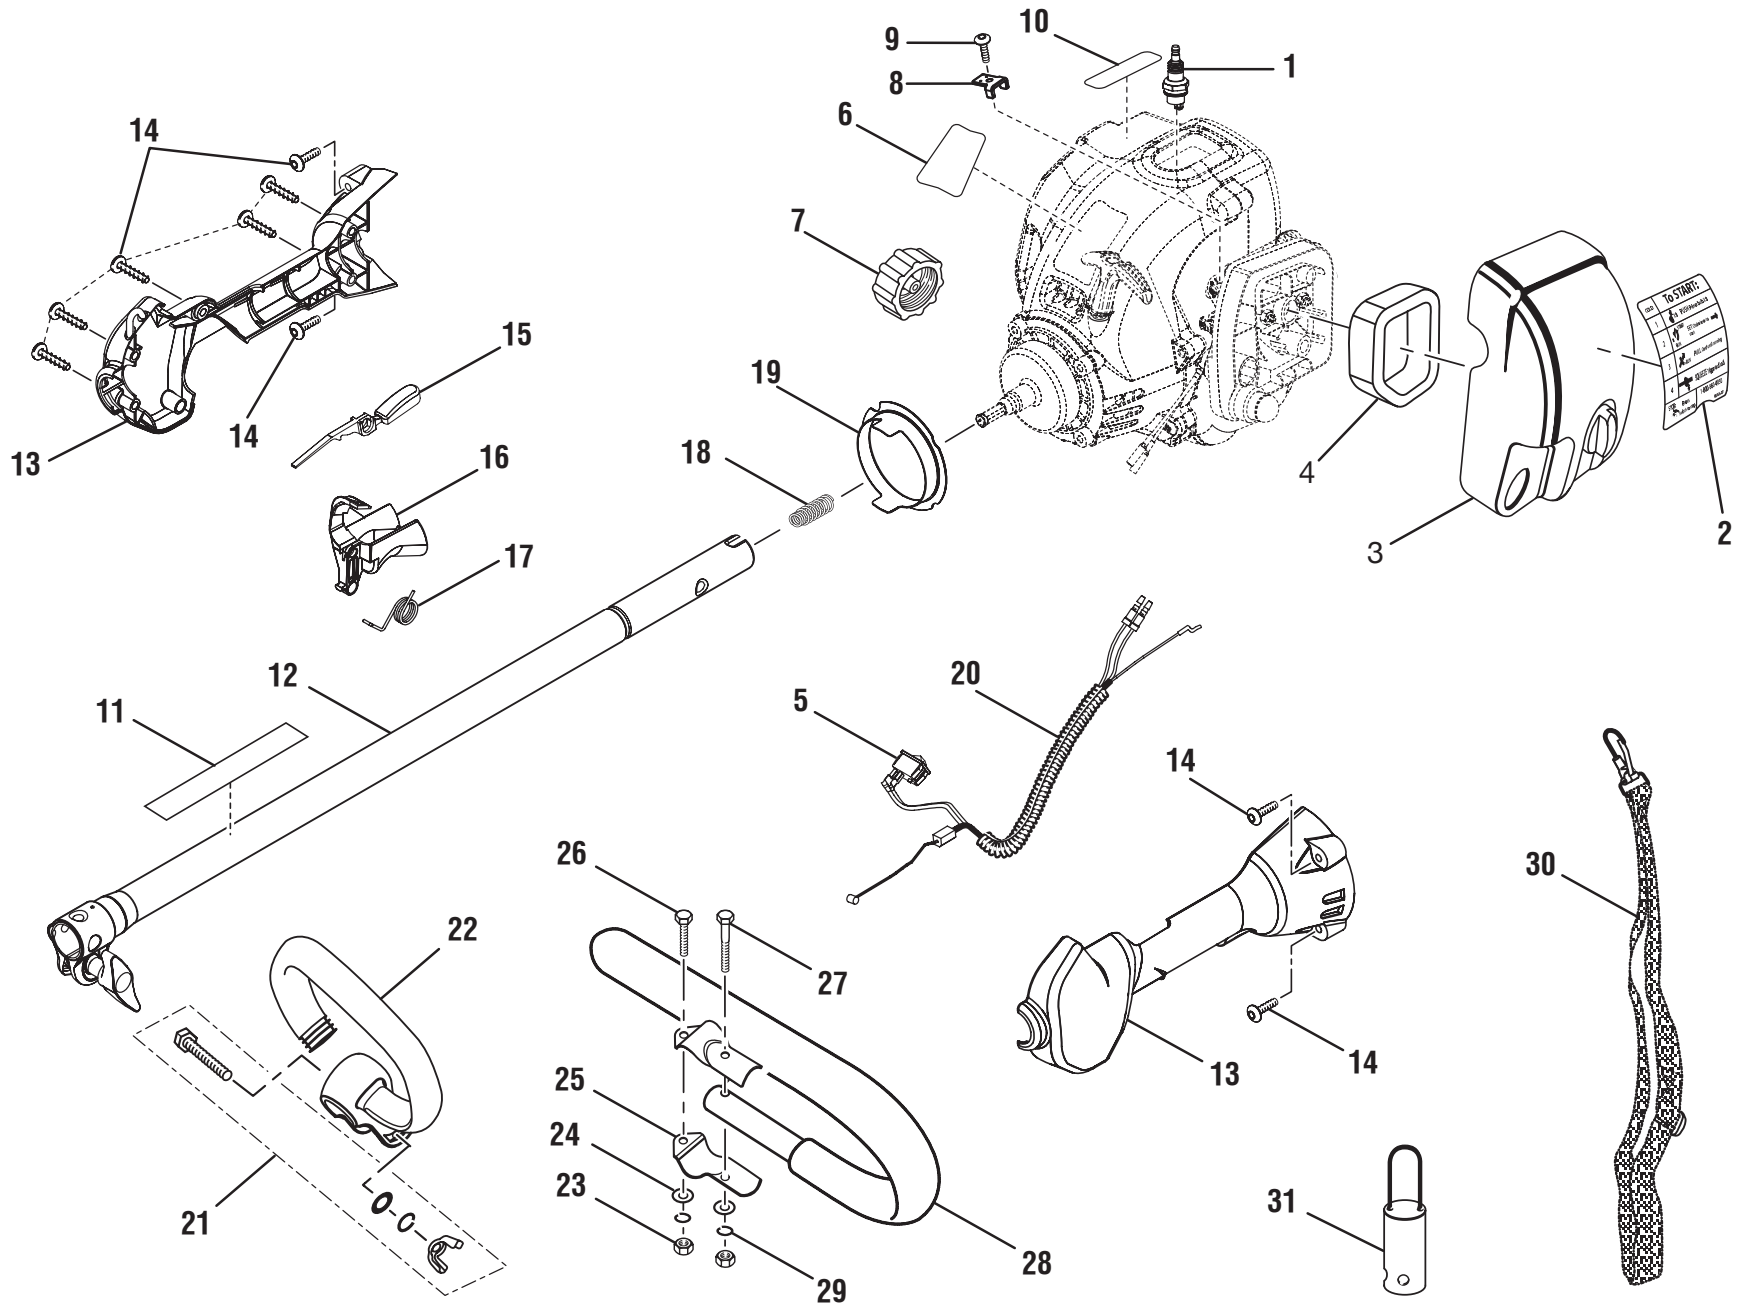

**30cc STRING TRIMMERS
30cc BRUSHCUTTERS
REPAIR SHEET**

**MODEL NUMBERS
RY30020B, RY30040B, RY30060B**

**RYOBI 30cc STRING TRIMMERS AND BRUSHCUTTERS
MODEL NUMBERS – RY30020B, RY30040B, RY30060B**

**RYOBI 30cc STRING TRIMMERS AND BRUSHCUTTERS
MODEL NUMBERS – RY30020B, RY30040B, RY30060B**

FIGURE A PARTS LIST

KEY NO.	SERVICE NUMBER	DESCRIPTION	QTY.	KEY NO.	SERVICE NUMBER	DESCRIPTION	QTY.
1	PS02227	SPARK PLUG (*CHAMPION RCJ6Y OR NGK BPMR7)..	1	16	PS06259	TRIGGER	1
2	985426001	STARTING/PRIMER LABEL	1	17	PS01718	SPRING	1
3	985417001	AIR BOX COVER	1	18	986493001	COMPRESSION SPRING.....	1
4	5687301	AIR FILTER	1	19	985835001	RING GUARD	1
5	PS02764	SWITCH (MOMENTARY CONTACT).....	1	20	986469001	THROTTLE CABLE ASSEMBLY (INC. KEY NO. 5)	1
6	985162001	MODEL LABEL (CS30).....	1	21	PA00249	FASTENER KIT (CS30 AND SS30).....	1
	985163001	MODEL LABEL (SS30).....	1	22	06542A	"D" HANDLE (CS30 AND SS30).....	1
	985164001	MODEL LABEL (BC30)	1	23	81242	* HEX NUT (1/4-20) (BC30).....	2
7	300758006	FUEL CAP.	1	24	84004	WASHER (BC30).....	2
8	985411001	THROTTLE CABLE CLIP (CS30 AND SS30)	1	25	00422	HANDLE BAR CLAMP (BC30)	2
9	983638009	* SCREW (M4 X 16 mm TORX PAN HD.) ..	1	26	82496	* SCREW (1/4-20 X 1 in. HEX CAP)(BC30)	1
10	985157001	LOGO PLATE	1	27	82278	* BOLT (1/4-20 X 1-1/2 in. HEX HD.) (BC30)	1
11	984032002	WARNING DECAL (CS30 AND SS30) ...	1	28	A08130	"J" HANDLE AND GRIP (BC30)	1
	984102002	WARNING DECAL (BC30)	1	29	83009	LOCK WASHER (BC30)	2
12	985383001	BOOM ASSEMBLY (CS30 AND SS30)...	1	30	944701	SHOULDER STRAP (BC30)	1
	985384001	BOOM ASSEMBLY, UPPER (BC30)	1	31	PS02155	HANGER CAP	1
13	985382001	HANDLE ASSEMBLY	1		983000772	OPERATOR'S MANUAL	
14	82589	* HANDLE SCREW (10-14 X 1 in. TORX T.F.)..	9		983000772R	REPAIR SHEET (REV:05)	
15	PS06258	TRIGGER LOCK	1		05-03-06		