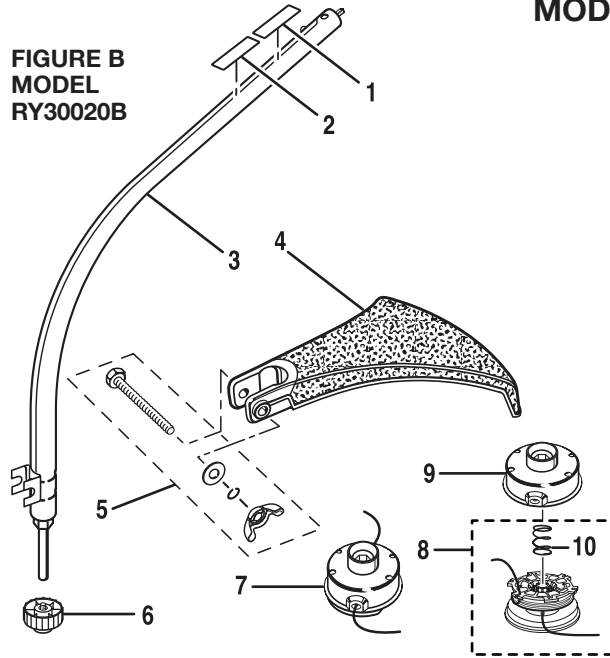

**FIGURE B
MODEL
RY30040B**

**RYOBI 30cc STRING TRIMMERS AND BRUSHCUTTERS
MODEL NUMBERS – RY30020B, RY30040B, RY30060B**

**FIGURE B
MODEL
RY30020B**