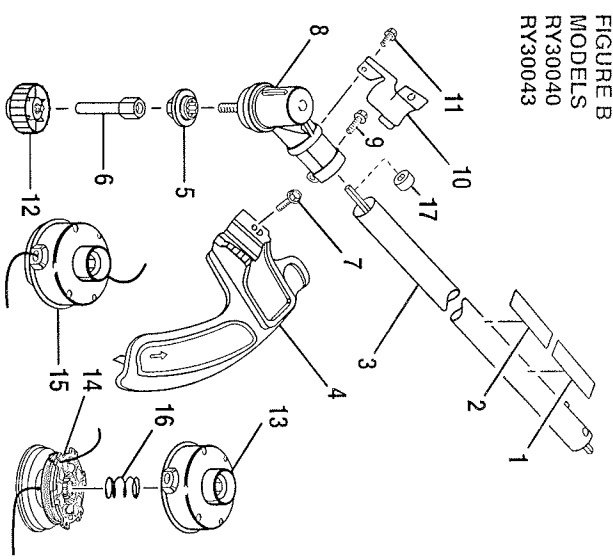

** STOCK ITEM - MAY BE SECURED THROUGH THE HARDWARE DEPARTMENT OF MOST HOME DEPOT STORES

* STANDARD HARDWARE ITEM - MAY BE PURCHASED LOCALLY

RYOBI 30CC STRING TRIMMERS AND BRUSHCUTTERS MODEL NUMBERS - RY30020, RY30023, RY30040, RY30043, RY30060, RY30063

FIGURE B
MODELS
RY30020
RY30023

Key No.	Service Number	*Retailer Number	Description	Qty.
1	985165001	N/A	Expand-It Label	1
2	984032002	N/A	Warning Decal	1
3	985569003	N/A	Curved Shaft Assembly	1
4	985623002	N/A	Grass Deflector	1
5	PA00249	N/A	Fastener Kit	1
6	N/A	AP04106	Spool Retainer (Black)	1
7	N/A	AP04114	Complete String Head (.080 in.)	1
8	AH04112	N/A	Spool and String (.080 in.) w/Spring	1
9	A98231A	N/A	Housing and Eyelet	1
10	06713	N/A	Spring	1

FIGURE B
MODELS
RY30040
RY30043

Key No.	Service Number	*Retailer Number	Description	Qty.
1	985165001	N/A	Expand-It Label	1
2	984032002	N/A	Warning Decal	1
3	983775003	N/A	Straight Shaft Assembly	1
4	984443004	N/A	Grass Deflector	1
5	984931001	N/A	Assembly	1
6	PS04438	N/A	Washer	1
7	983379078	N/A	Shaft Adapter Screw	1
8	984244001	N/A	(1/4-20 x 1-1/4 in.) Gear Head	1
9	983381007	N/A	Screw	1
10	PS04420	N/A	(1/4-20 x 1-1/4 in.) Clamp	1
11	983774003	N/A	Screw	1
12	AP04103	N/A	(10-24 x 5/8 in.) Spool Retainer (Red)	1
13	A98231A	N/A	Housing and Eyelet Head (.095 in.)	1
14	N/A	AH04113	Spool and String (.095 in.) w/Spring	1
15	N/A	AP04116	Complete String	1
16	06713	N/A	Spring	1
17	985625001	N/A	Spacer	1