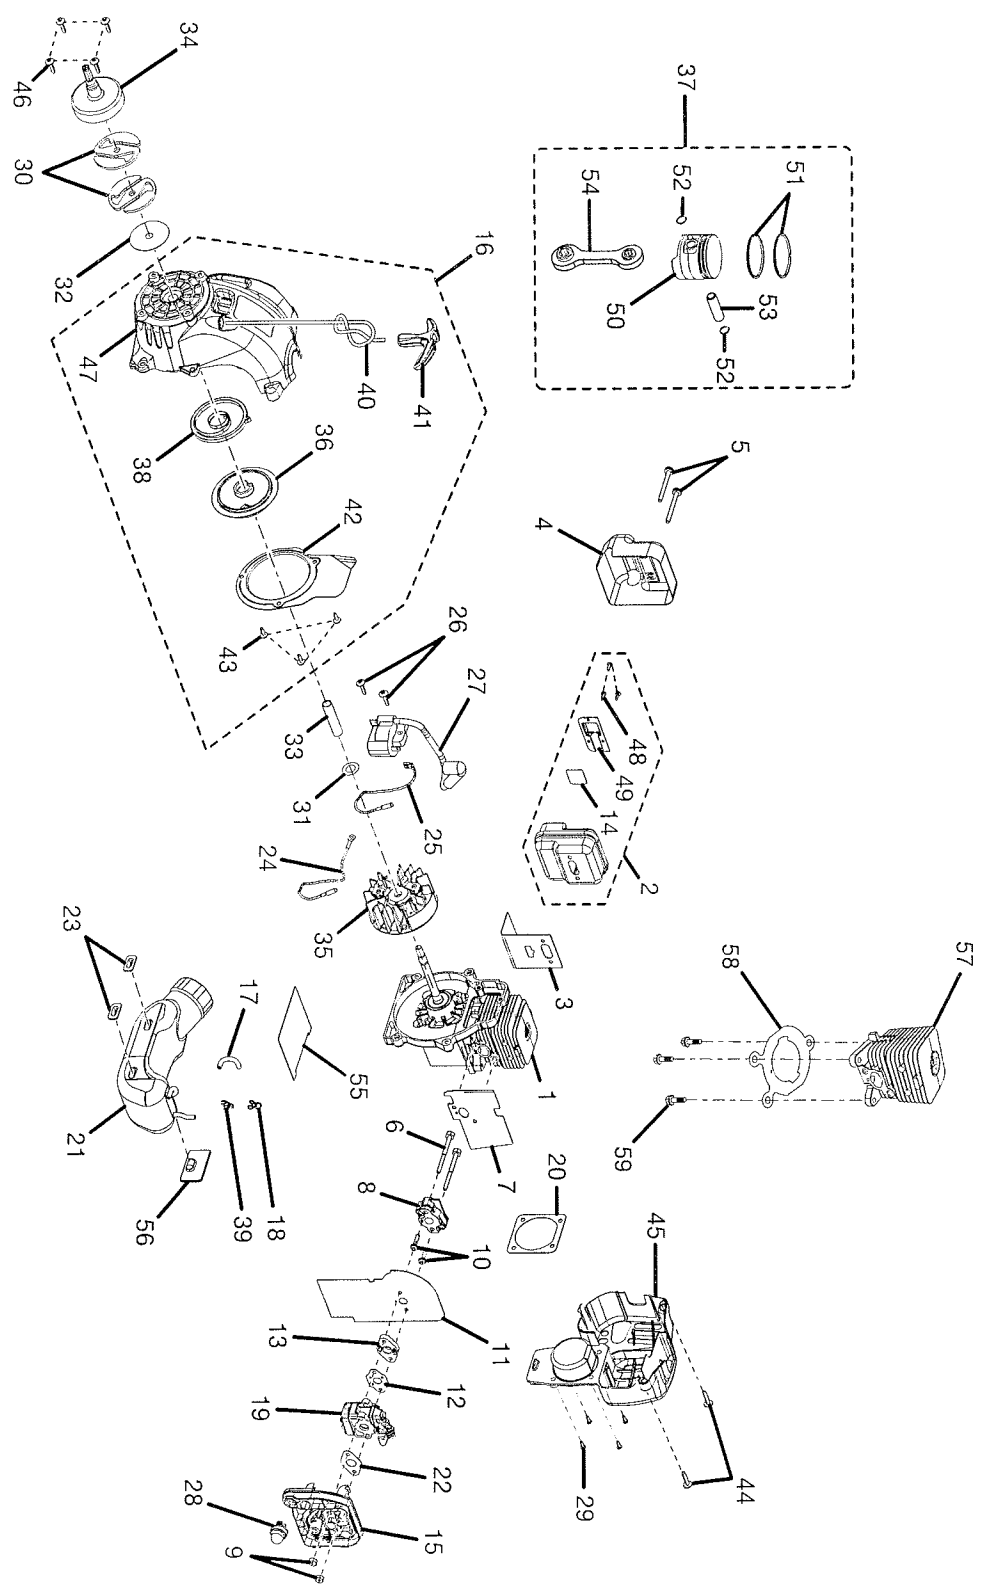

RYOBI 30cc STRING TRIMMERS AND BRUSHCUTTERS
MODEL NUMBERS -

RYOBI 30cc STRING TRIMMERS AND BRUSHCUTTERS
MODEL NUMBERS - RY30020A, RY30040A, RY30060A

KEY NO.	PART NUMBER	DESCRIPTION	QTY.	KEY NO.	PART NUMBER	DESCRIPTION	QTY.
1	985873001	SHORT BLOCK ASSEMBLY.....	1	29	984812001	* SCREW (10-24 X 3/4 in. PAN HD. TORX).....	4
2	308092008	MUFFLER ASSEMBLY.....	1	30	00242	CLUTCH.....	2
3	984760001	MUFFLER GASKET.....	1	31	PS05268	WASHER.....	1
4	984743001	HEAT SHIELD.....	1	32	98929A	WASHER.....	1
5	88083	* SCREW (10-24 X 2-1/8 IN.TORX TRUSS HD. SEMS).....	2	33	PS05267	SPACER.....	1
6	660346002	BOLT (10-27 X 2-3/8 in. HEX HD.).....	2	34	PA01613	DRUM & CONNECTOR.....	1
7	985248001	HEAT DAM GASKET.....	1	35	986153001	ROTOR PAWL ASSEMBLY.....	1
8	985430001	HEAT DAM.....	1	36	308374001	STARTER PULLEY.....	1
9	81208	* LOCK NUT (10-24).....	2	37	985871001	PISTON ASSY. (INC. KEY NOS. 50-54).....	1
10	093221	* SCREW (10-24 X 1 in. TORX PAN HD. SEMS).....	2	38	A98773A	SPRING & CONTAINER.....	1
11	984834001	CARBURETOR GASKET.....	1	39	6969901	CLIP.....	1
12	9071103	CARBURETOR GASKET.....	1	40	9789902	STARTER ROPE.....	1
13	984738001	CARBURETOR GASKET.....	1	41	PS06114	STARTER GRIP.....	1
14	984753001	SPACER.....	1	42	984837001	BAFFLE.....	1
15	985530002	SCREEN.....	1	43	82543	* SCREW (8-16 X 1/2 in. THD. FORM.).....	3
16	985544001	AIR FILTER BOX.....	1	44	82537	* SCREW (10-14 X 7/8 in. THD. FORM.).....	2
17	0143908	COMPLETE STARTER ASSY. (INC. KEY NOS. 36, 38, 40-43, AND 47).....	1	45	984829001	REAR HOUSING.....	1
18	6970001	RUBBER TUBING (2 in.).....	1	46	82538	SCREW (10-24 X 3/4 in. TRUSS HD.).....	4
19	985893001	CLIP.....	1	47	PA01641	STARTER HOUSING W/EYELET.....	1
20	06443A	CARBURETOR.....	1	48	984759001	* SCREW (6-20 X 1/4 in. TRI-LOBULAR).....	3
21	308181003	GASKET, C/C COVER.....	1	49	985596001	OUTLET TUBE.....	1
22	984747001	FUEL TANK W/CAP ASSEMBLY.....	1	50	985872001	PISTON W/PINS.....	1
23	98792	GASKET.....	1	51	03179	PISTON RING 30cc.....	2
24	A06964	BUMPER.....	2	52	65261	RETAINING RING.....	2
25	A06963	LEAD W/TERMINALS.....	1	53	00238A	PISTON PIN.....	1
26	82540	LEAD.....	1	54	PA00190	CONNECTING ROD ASSEMBLY.....	1
27	850080001	* SCREW (8-32 X 1 in. THREAD FORMING).....	2	55	900999002	TANK INSULATION GASKET.....	1
28	3078001	IGNITION MODULE (W/ 3 SEC. KILL).....	1	56	985767001	RUBBER BUMPER.....	1
		PRIMER ASSEMBLY.....	1	57	985524002	CYLINDER.....	1
			1	58	985259001	CYLINDER GASKET.....	1
			1	59	PS02807	* SCREW (12-24 X 5/8 in.).....	3

** STOCK ITEM - MAY BE SECURED THROUGH THE HARDWARE DEPARTMENT OF MOST HOME DEPOT STORES

* STANDARD HARDWARE ITEM - MAY BE PURCHASED LOCALLY