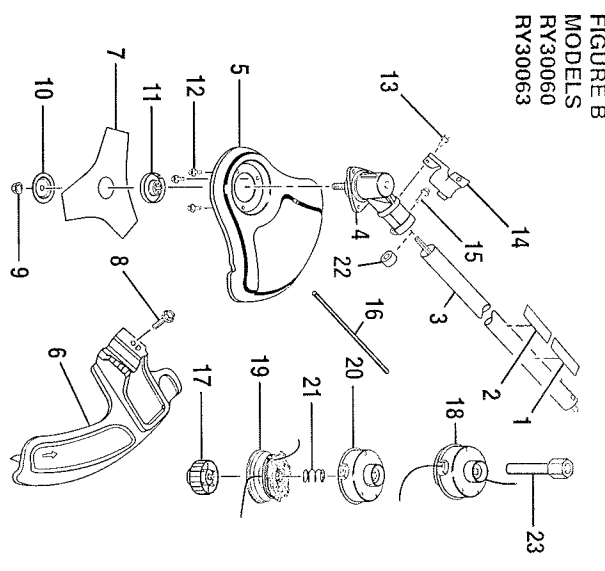

Key No.	Service Number	*Retailer Number	Description	Qty.
1	985165001	N/A	Expand-It Label	1
2	984102002	N/A	Brushcutter Safety Label	1
3	983777003	N/A	Straight Shaft Assy.	1
4	PA01364	N/A	Gear Head	1
5	PS03538	N/A	Brushcutter Guard	1
6	984443004	N/A	Grass Deflector Assy.	1
7	06297	AP04105	Tri-Arc® Blade Screw	1
8	983379078	N/A	(1/4-2- x 1-1/4 in.) Lock Nut	1
9	04277	N/A	Cupped Washer	1
10	04409	N/A	Flanged Washer	1
11	04168A	N/A	Screw (10-24 x 1/2 in.)	3
12	88049	N/A	Screw (10-24 x 5/8 in.)	1
13	983774003	N/A	Clamp	1
14	PS04420	N/A	Screw (1/4-20 x 1-1/4 in.)	1
15	983381007	N/A	Spool Retainer (Red)	1
16	00063	N/A	Spool Retainer (Red) Holding Pin	1
17	AP04103	N/A	Spool and String Head (.095 in.)	1
18	N/A	AP04116	Complete String	1
19	N/A	AH04113	Spool and String (.095 in.) w/Spring	1
20	A98231A	N/A	Housing and Eyelet	1
21	06713	N/A	Spring	1
22	985625001	N/A	Spacer	1
23	PS04438	N/A	Shaft Adapter	1

* Purchase locally from retailer where unit was purchased.