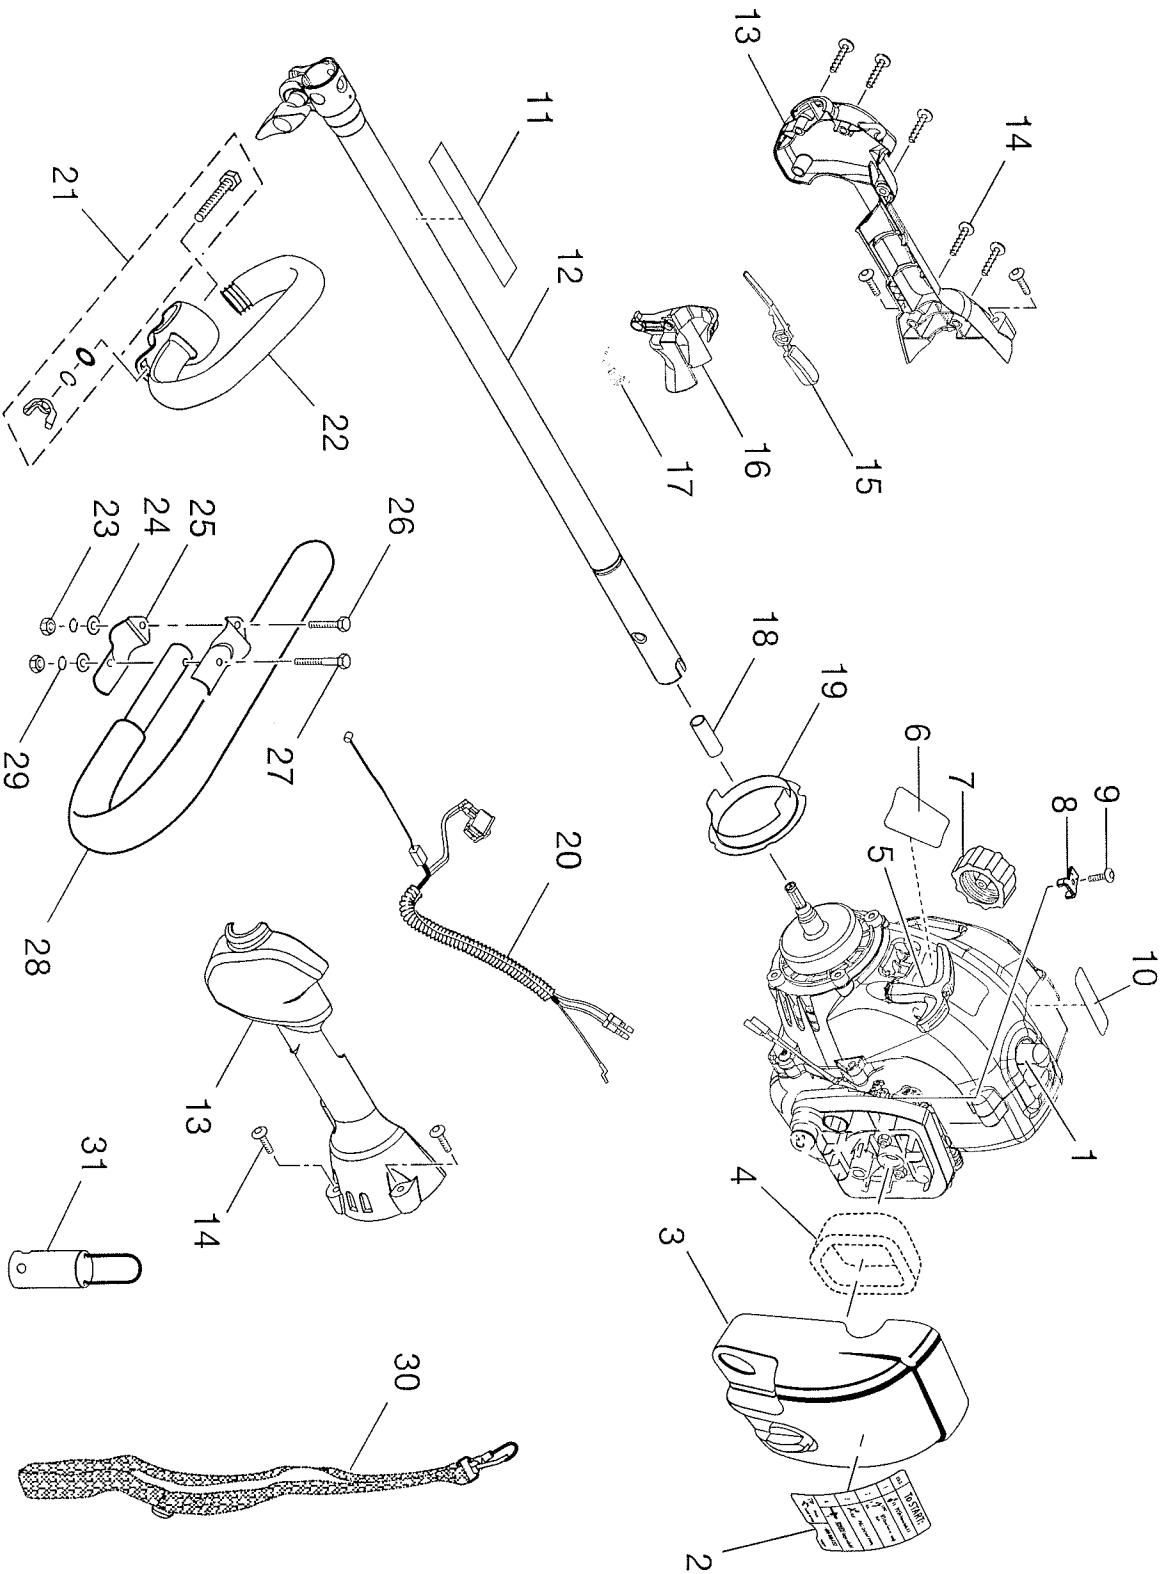

SERVICE PARTS
30cc STRING TRIMMERS
30cc BRUSHCUTTERS

MODEL NUMBERS

RY30020 & RY30023 - CURVED SHAFT (CS30)
RY30040 & RY30043 - STRAIGHT SHAFT (SS30)
RY30060 & RY30063 - BRUSHCUTTER (BC30)

RYOBI 30CC STRING TRIMMERS AND BRUSHCUTTERS MODEL NUMBERS
RY30020, RY30023, RY30040, RY30043, RY30060, RY30063

RYOBI 30CC STRING TRIMMERS AND BRUSHCUTTERS MODEL NUMBERS
 RY30020, RY30023, RY30040, RY30043, RY30060, RY30063

FIGURE A PARTS LIST

POWER HEAD INFORMATION:

Part Number 985414001 for models RY30020, RY30040, RY30060
 Part Number 985414002 for models RY30023, RY30043, RY30063

KEY NO.	SERVICE NUMBER	DESCRIPTION	QTY.	KEY NO.	SERVICE NUMBER	DESCRIPTION	QTY.
1	PS02227	Spark Plug (*Champion RCJ6Y or NGK BPMR7)	1	16	PS06259	Trigger	1
2	985426001	Starting/Primer Label	1	17	PS01718	Spring	1
3	985417001	Air Box Cover	1	18	PS00180	Sleeve	1
4	5687301	Air Filter	1	19	985251001	Ring Guard	1
5	PS06114	Starter Grip	1	20	985744001	Throttle Cable Assembly	1
6	985162001	Model Label (CS30)	1	21	PA00249	Fastener Kit (CS30 and SS30)	1
	985163001	Model Label (SS30)	1	22	06542A	"D" Handle (CS30 and SS30)	1
	985164001	Model Label (BC30)	1	23	81242	Hex Nut (BC30)	2
7	985210001	Fuel Cap	1	24	84004	Washer (BC30)	2
8	985411001	Throttle Cable Clip	1	25	00422	Handle Bar Clamp (BC30)	2
9	983638009	Screw	1	26	82496	Screw (BC30)	1
10	985157001	Logo Plate	1	27	82278	Hex Head Bolt (BC30)	1
11	984032002	Warning Decal (CS30 and SS30)	1	28	A08130	"J" Handle and Grip (BC30)	1
	984102002	Warning Decal (BC30)	1	29	83009	Lock Washer (BC30)	2
12	985383001	Boom Assembly (CS30 and SS30)	1	30	944701	Shoulder Strap (BC30)	1
	985384001	Boom Assembly, Upper (BC30)	1	31	PS02155	Hanger Cap	1
13	985382001	Handle Assembly	1		N/A	2-Cycle Oil (*AH99G01)	
14	82589	Handle Screw	9		983000451	50:1 Synthetic Blend	
	PS06258	Trigger Lock	1		983000452	Operator's Manual	
					983000451R	Customer Sheet	
						Repair Sheet (REV:00)	