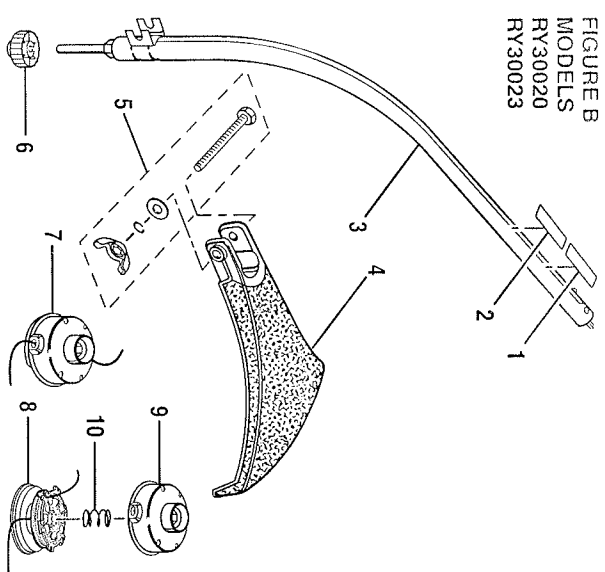

FIGURE B
MODELS
RY30040
RY30043

RYOBI 30CC STRING TRIMMERS AND BRUSHCUTTERS MODEL NUMBERS - RY30020, RY30023, RY30040, RY30043, RY30060, RY30063

FIGURE B
MODELS
RY30020
RY30023

Key No.	Service Number	*Retailer Number	Description	Qty.
1	985165001	N/A	Expand-It Label	1
2	984032002	N/A	Warning Decal	1
3	985569003	N/A	Curved Shaft Assembly	1
4	985623002	N/A	Grass Deflector	1
5	PA00249	N/A	Fastener Kit	1
6	N/A	AP04106	Spool Retainer (Black)	1
7	N/A	AP04114	Complete String Head (.080 in.)	1
8	AH04112	N/A	Spool and String (.080 in.) w/Spring	1
9	A98231A	N/A	Housing and Eyelet	1
10	06713	N/A	Spring	1