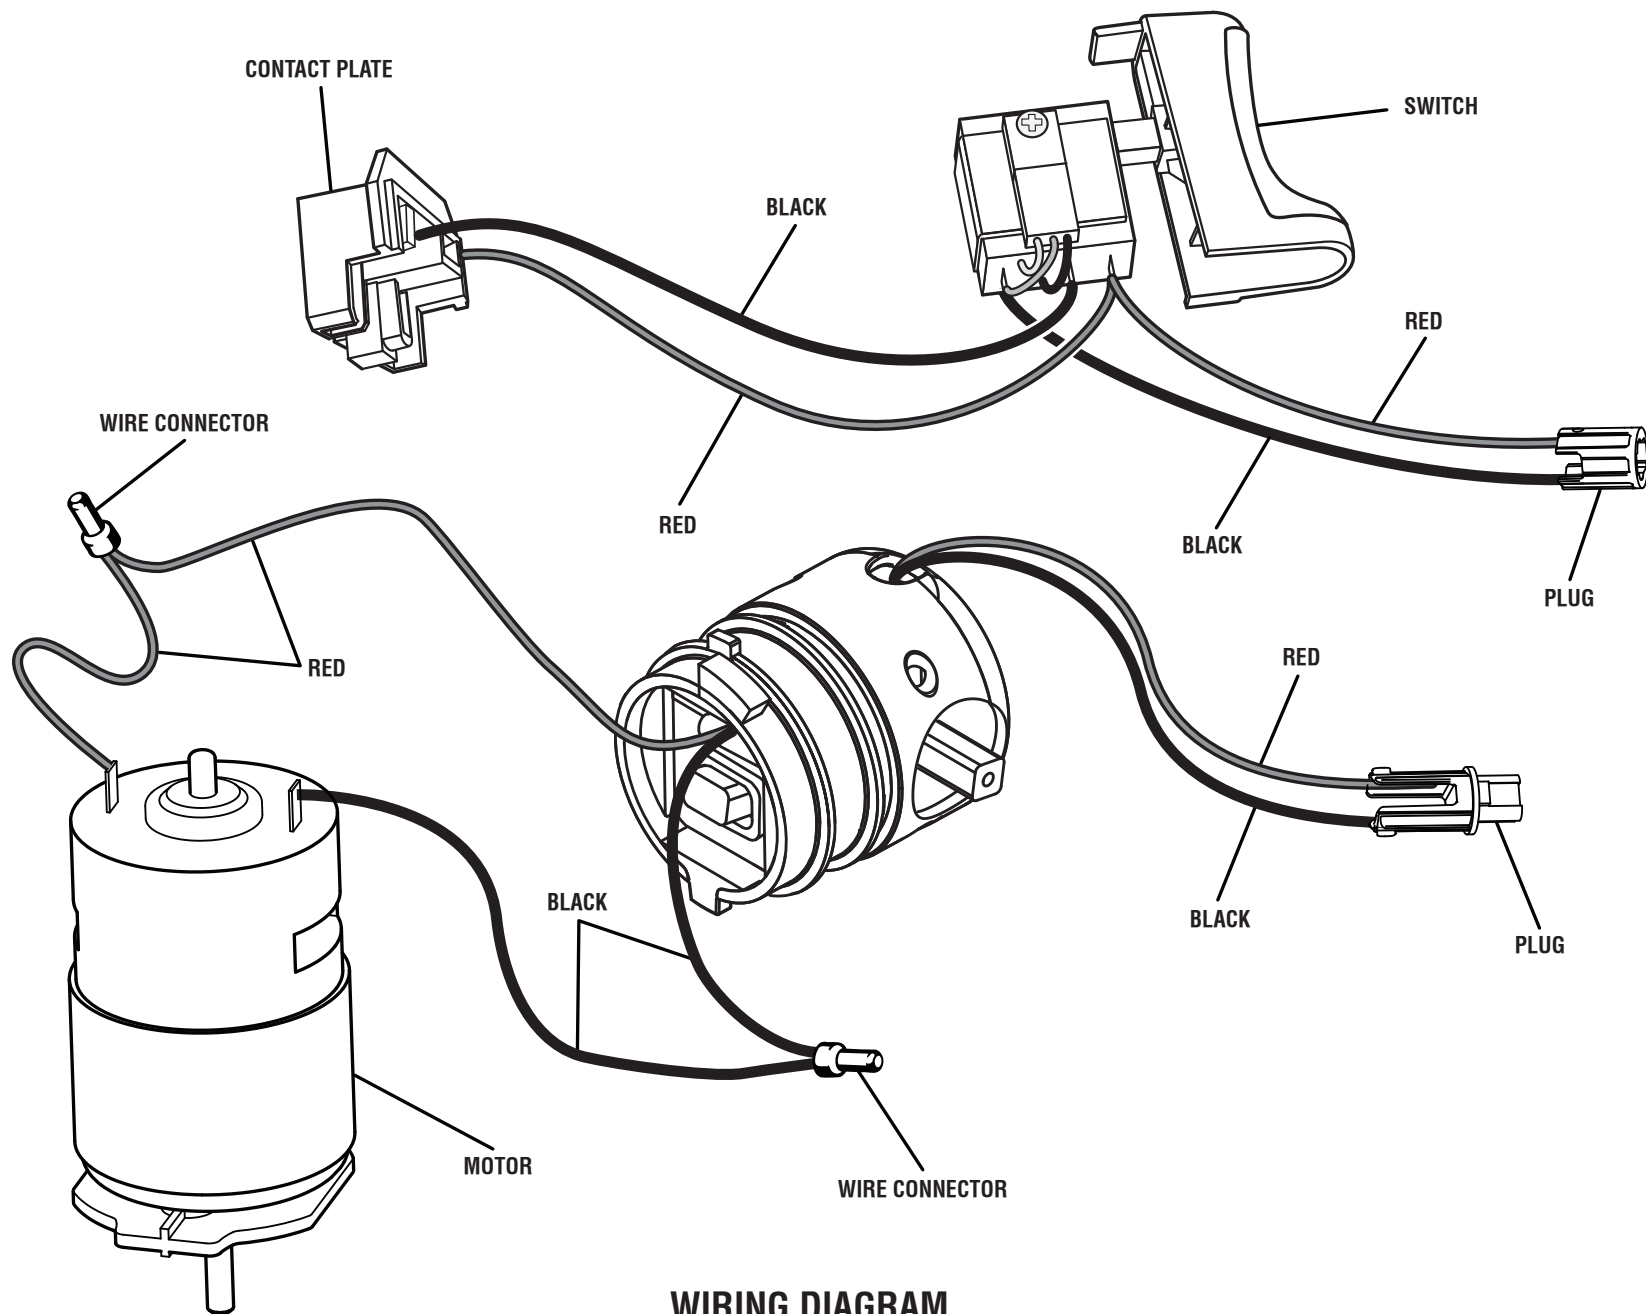

RYOBI 24 VOLT STRING TRIMMER – MODEL NUMBER RY24200

The model number will be found on a label attached to the motor housing. Always mention the model number of your **String Trimmer** when requesting service or ordering repair parts.

PARTS LIST (FIGURE B)

KEY NO.	PART NUMBER	DESCRIPTION	QTY
1	31301517G	Handle Assembly	1
2	34101517G	Trigger	1
3	36301517G	Switch	1
4	34106517G	Motor Mounting Plate	1
5	32200517G	Screw w/Washer	2
6	31109459G	Contact Plate	1
7	33901517G	Compression Spring	1
8	34103517G	Lock-Out Button	1
9	32201517G	Screw (M4 x 14 mm)	28
10	31105517G	Upper Boom Assembly	1
11	34113508-1G	Coupler	1
12	31106517G	Lower Boom Assembly (Inc. Key No. 25)	1
13	31303517G	Pivot Housing Assembly	1
14	34107517G	Cover Plate	1
15	31304517G	Adjustment Pedal Assembly	1
16	34105517G	Coupler Ring	1
17	31100339G	Pivot Assembly	1
18	31101517G	Motor Assembly (Inc. Key Nos. 4-5)	1
19	31305517G	Motor Housing Assembly	1
20	31101345G	Line Head	1
21	34109517G	Edger Wheel	1
22	33304517G	Cutting Blade	1
23	32901131G	Retaining Ring	1
24	34108517G	Guard	1
25	31109517G	Male Plug	1

RYOBI 24 VOLT STRING TRIMMER – MODEL NUMBER RY24200

WIRING DIAGRAM