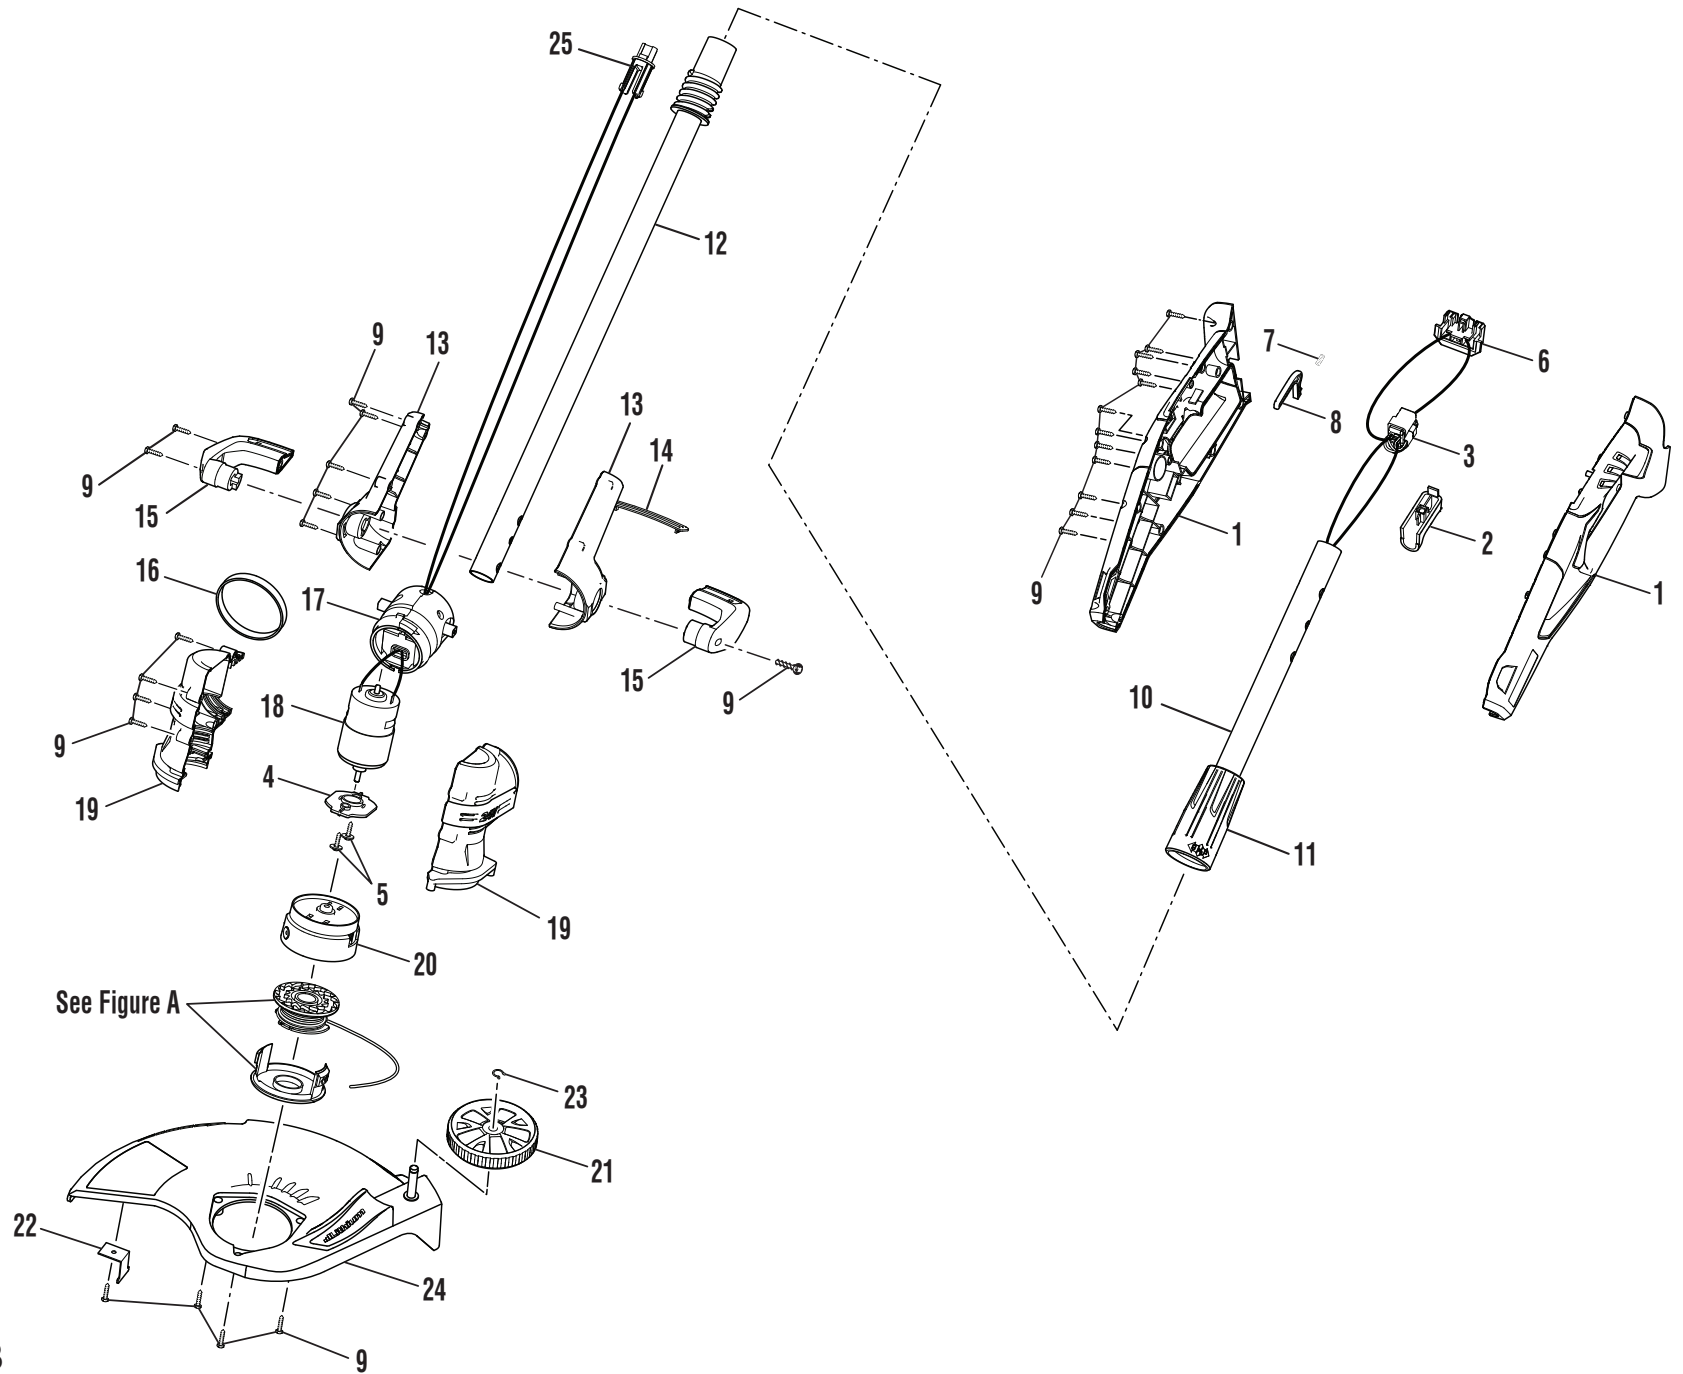

RYOBI 24 VOLT STRING TRIMMER - MODEL NUMBER RY24200

Figure B

RYOBI 24 VOLT STRING TRIMMER – MODEL NUMBER RY24200

The model number will be found on a label attached to the motor housing. Always mention the model number of your **String Trimmer** when requesting service or ordering repair parts.

PARTS LIST (FIGURE B)

KEY NO.	PART NUMBER	DESCRIPTION	QTY
1	31301517G	Handle Assembly	1
2	34101517G	Trigger	1
3	36301517G	Switch	1
4	34106517G	Motor Mounting Plate	1
5	32200517G	Screw w/Washer	2
6	31109459G	Contact Plate	1
7	33901517G	Compression Spring	1
8	34103517G	Lock-Out Button	1
9	32201517G	Screw (M4 x 14 mm)	28
10	31105517G	Upper Boom Assembly	1
11	34113508-1G	Coupler	1
12	31106517G	Lower Boom Assembly (Inc. Key No. 25)	1
13	31303517G	Pivot Housing Assembly	1
14	34107517G	Cover Plate	1
15	31304517G	Adjustment Pedal Assembly	1
16	34105517G	Coupler Ring	1
17	31100339G	Pivot Assembly	1
18	31101517G	Motor Assembly (Inc. Key Nos. 4-5)	1
19	31305517G	Motor Housing Assembly	1
20	31101345G	Line Head	1
21	34109517G	Edger Wheel	1
22	33304517G	Cutting Blade	1
23	32901131G	Retaining Ring	1
24	34108517G	Guard	1
25	31109517G	Male Plug	1