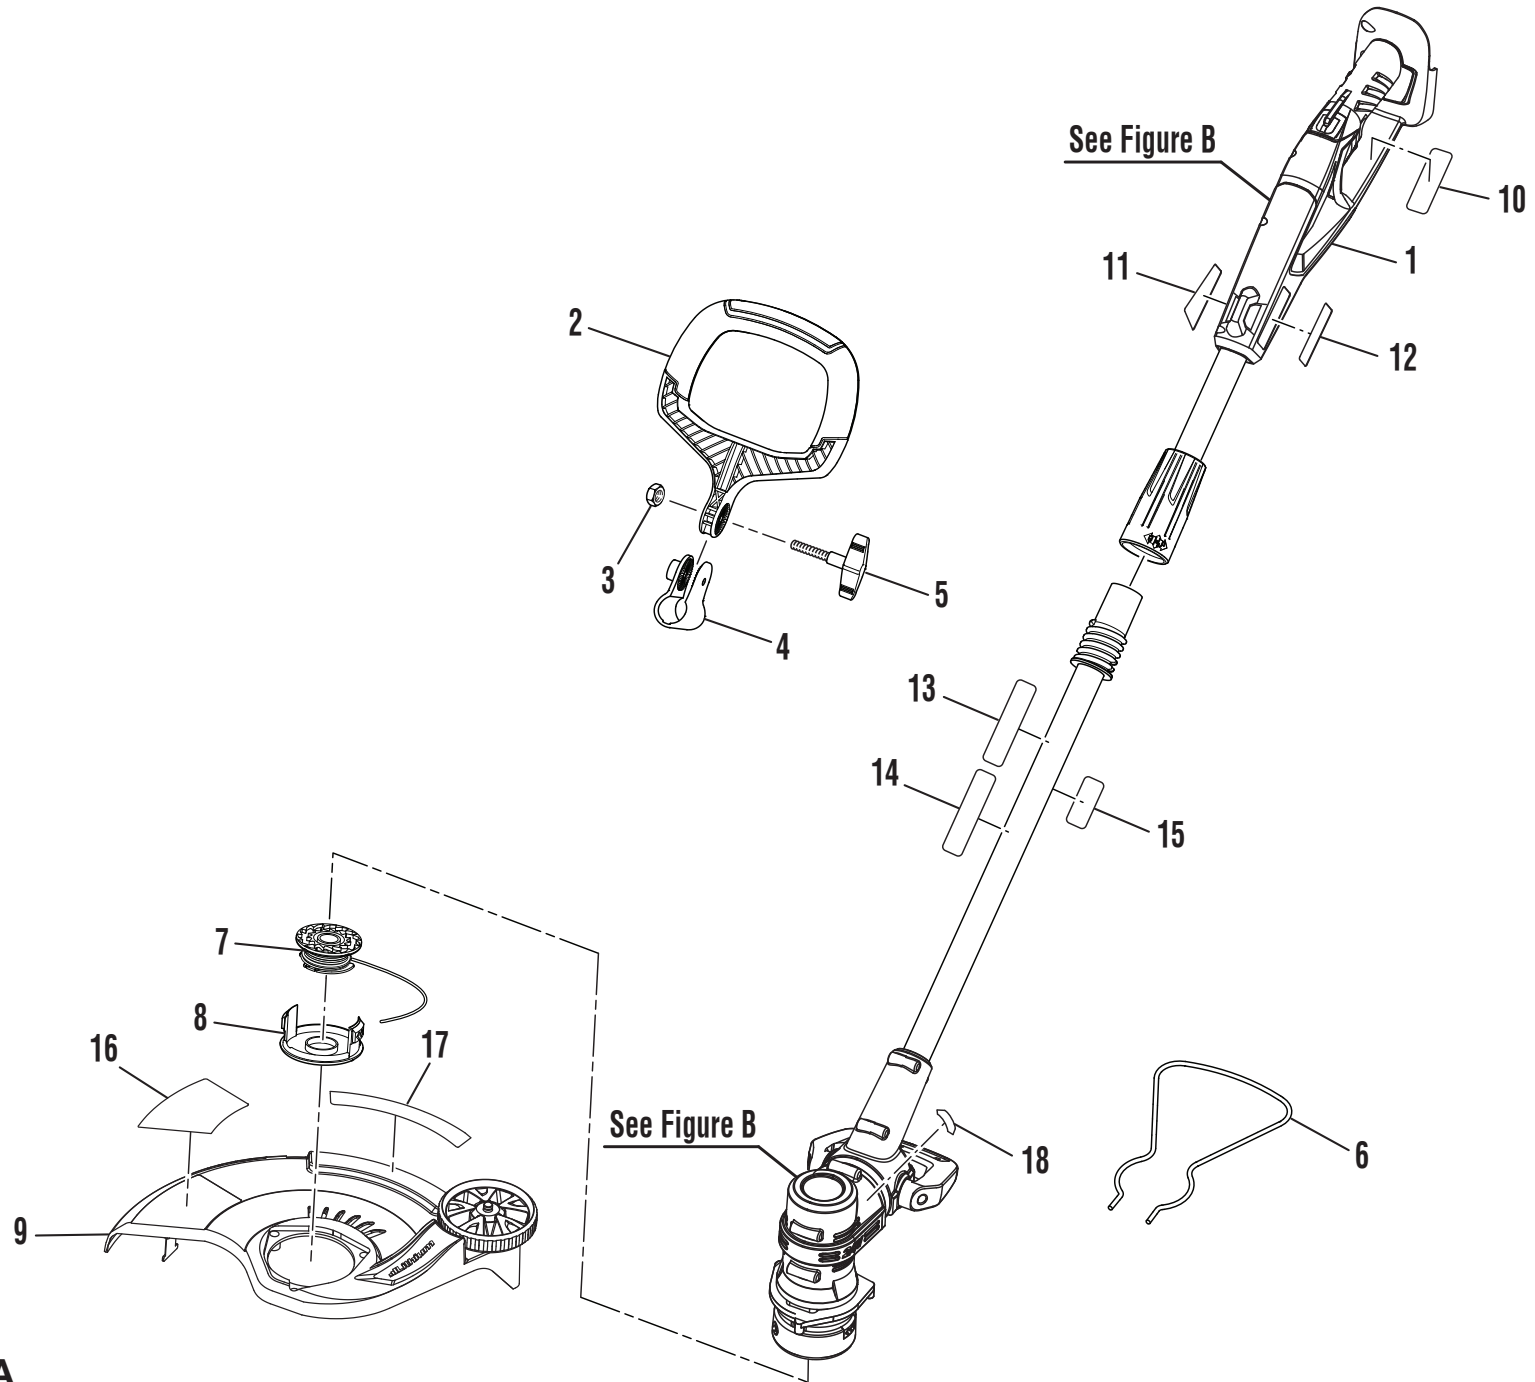

RYOBI
24 VOLT STRING TRIMMER
MODEL NO. RY24200
ALL VERSIONS
REPAIR SHEET

RYOBI 24 VOLT STRING TRIMMER – MODEL NUMBER RY24200

Figure A

RYOBI 24 VOLT STRING TRIMMER – MODEL NUMBER RY24200

The model number will be found on a label attached to the motor housing. Always mention the model number of your **String Trimmer** when requesting service or ordering repair parts.

PARTS LIST (FIGURE A)

KEY NO.	PART NUMBER	DESCRIPTION	QTY
1	31108517G	Power Head Assembly	1
2	31302517G	Adjustable Front Handle.....	1
3	3290205G	Hex Nut (M6)	1
4	3410605AG	Clamp.....	1
5	34104517G	Handle Knob	1
6	33303517G	Guide (Flower Bed).....	1
7	3110382G	Spool w/Line (AC14RSL).....	1
8	3411546-7G	Spool Cap	1
9	31107517G	Grass Deflector Assembly.....	1
10	099627001005	Warning Icon Label (Power Head).....	1
11	099627001004	Data Label (Power Head)	1
12	099627001003	Logo Label	1
13	099627001009	Warning Icon Label (Boom).....	1
14	099628001003	Boom Warning Label.....	1
15	099627001006	Data Label (Boom).....	1
16	099627001007	Adjustable Cutting Width Label.....	1
17	099627001001	Automatic Line Feed Label	1
18	099628001001	Rotation Arrow Label.....	1
NOT SHOWN			
	OP140	Charger.....	1
	OP241	Battery.....	1
	988000396	Operator's Manual	
	3-22-11 (REV:01)		