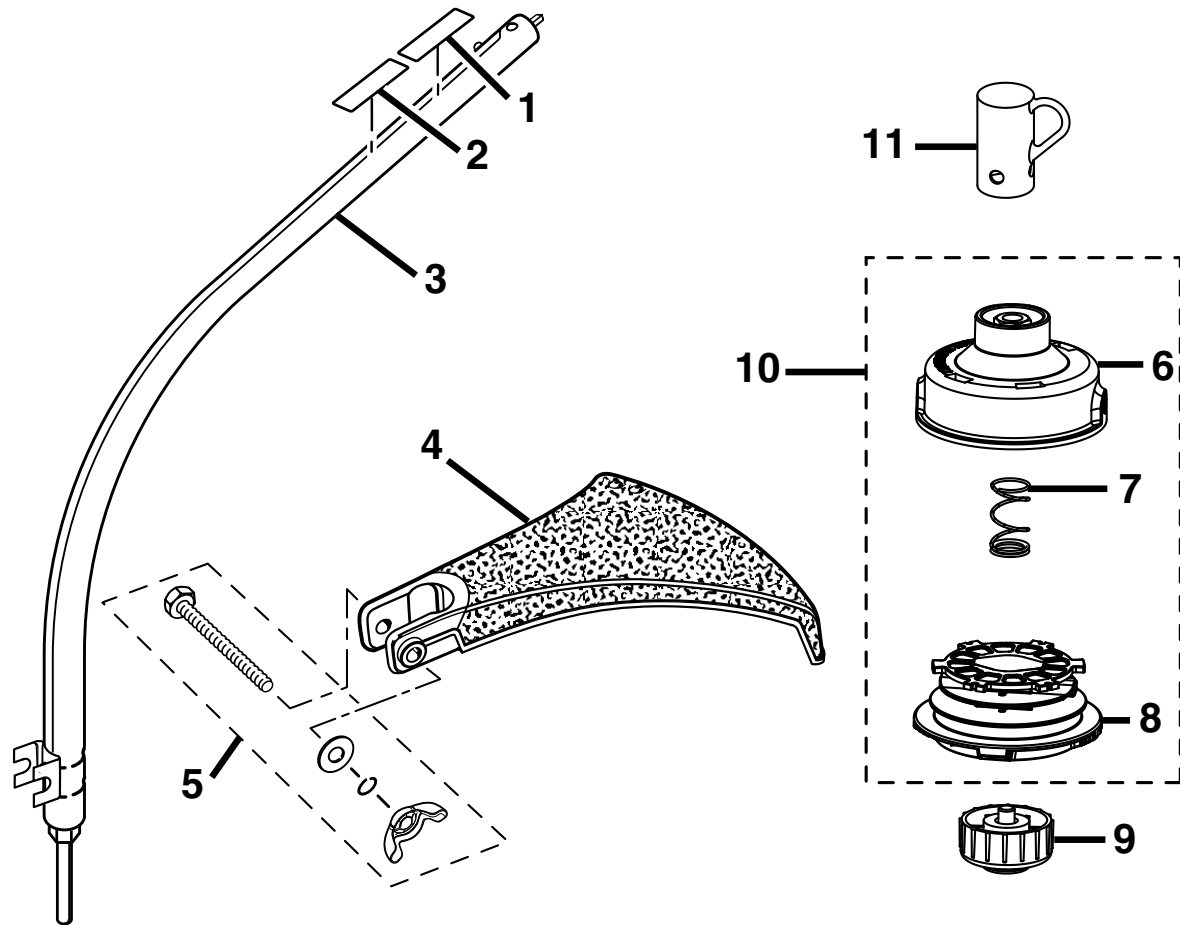

**RYOBI**  
**CURVED SHAFT TRIMMER ATTACHMENT**  
**MODEL NO. RY15524**  
**REPAIR SHEET**

**RYOBI CURVED SHAFT TRIMMER ATTACHMENT  
MODEL NUMBER - RY15524**

Key No.	Service Number	Description	Qty.
1	940657032	Warning Label.....	1
2	940726013	Logo Label.....	1
3	308038010	Curved Shaft Assembly.....	1
4	308052001	Curved Shaft Grass Deflector .....	1
5	120642001	Washer and Bolt Assembly .....	1
6	310643001	String Head Housing .....	1
7	678022001	Spring .....	1
8	310412001	Spool .....	1
9	308042002	Spool Retainer.....	1
10	309562002	String Head Assembly (Incl. Key Nos. 7-9).....	1
11	518019002	Hanger Cap .....	1
<b>Not Shown:</b>			
	987000872	Operator's Manual (960210001).....	1
	9-29-09		
	(REV:01)		