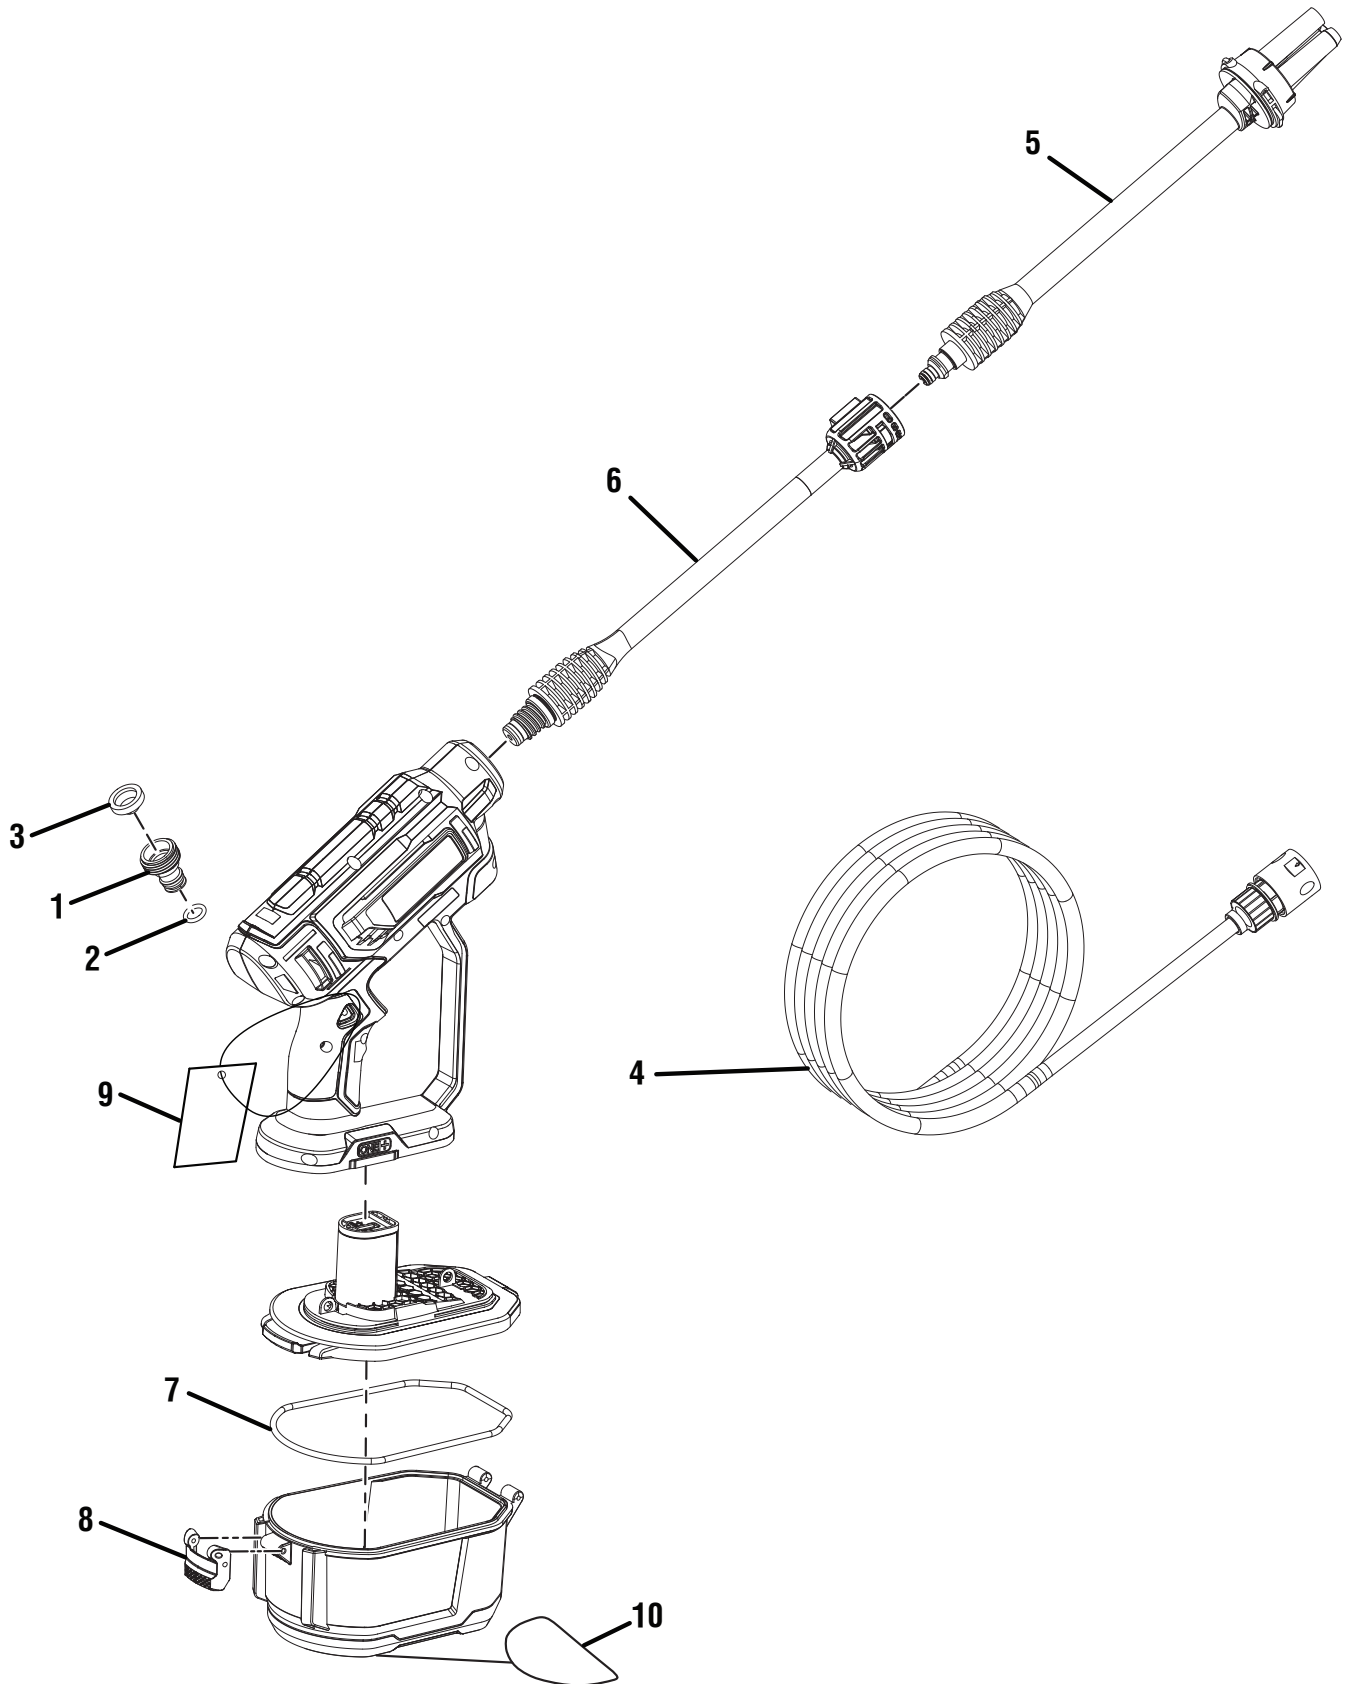

**RYOBI**  
**18 Volt EZ-CLEAN Power Cleaner**  
**Item No. RY120350**  
**Mfg No. 090079483**  
**Replacement Parts List**

**TECHTRONIC INDUSTRIES POWER EQUIPMENT**

998000252  
4-29-20 (REV:01)

P.O. Box 1288, Anderson, SC 29622 USA  
1-800-860-4050 • [www.ryobitools.com](http://www.ryobitools.com)

RYOBI 18V EZ-CLEAN POWER CLEANER – ITEM NO. RY120350

**RYOBI 18V EZ-CLEAN POWER CLEANER – ITEM NO. RY120350**

The model number will be found on a label attached to the housing. Always mention the model number in all correspondence regarding your **POWER CLEANER** or when ordering parts.

**PARTS LIST**

<b>KEY NO.</b>	<b>PART NUMBER</b>	<b>DESCRIPTION</b>	<b>QTY</b>
1	308751017	Inlet Connector .....	1
2	570742189	O-Ring (ID11.3 x CS2.5) .....	1
3	308103009	Water Inlet Filter.....	1
4	308835112	Suction Hose Assembly .....	1
5	310448023	Lower Lance Assembly (With 3-in-1 Nozzle).....	1
6	310448024	Upper Lance Assembly .....	1
7	570742188	O-Ring Seal (ID142.5 x CS4) .....	1
8	527932016	Battery Door Latch .....	1
9	940657337	Danger Hangtag .....	1
10	940657336	Warning Label.....	1
		<b>NOT SHOWN:</b>	
	998000105	Operator's Manual	