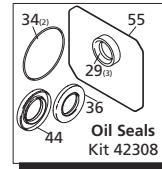

Repair Kits

Pos	Code	Description	Qty.	Pos	Code	Description	Qty.	Legend		
1	2820290	Screw M12x110	63	8	40	2820540	Crankshaft - 35mm Solid Shaft	1	Ø 20	Ø 20
2	2820470	Washer	8	41	2820280	Key 10x8x70	1			
3	2820140	Pump head	1	42	2820330	Eyebolt	(7 ft/lbs)	1	RTF135	RTF165
4	2680150	O-Ring Ø42.52x2.62	2	43	2820320	Plug	(11 ft/lbs)	1		
5	2820630	Plug	(221 ft/lbs)	2	44	2820350	Seal	1		
8	390291	O-Ring Ø28.25x2.62	2	45	2820090	Shim 0.05mm	1			
9	2820620	Plug	(221 ft/lbs)	2	45	2820180	Shim 0.10mm	1		
10	2820550	Plug	(295 ft/lbs)	3	45	2820190	Shim 0.20mm	1		
11	2820590	Ring	3	46	2820860	Cover	1			
12	660170	O-Ring Ø31.42x2.62	3	47	850250	Screw M8x12	(11 ft/lbs)	2		
13	2829051	Complete valve	3	48	2820640	Goujon	3			
14	2820610	Plug	(15 ft/lbs)	3	49	2820750	Pistons	3		
15	2820650	Washer	3	50	2820600	Piston	3			
16	2021580	O-Ring Ø13.23x1.78	3	51	2820240	Seeger	6			
17	2820660	Ring	3	52	2820850	Guiding piston	3			
18	2820690	Ring	3	53	2820210	Con rod pin	3			
19	2820680	Gasket	3	54	2820050	Con rod	3			
20	2820670	Ring	3	55	2820840	O-Ring Ø221.92x2.62	1			
21	2820700	Piston guide	3	56	2820030	Complete cover	1			
22	2820710	Gasket	3	57	2820300	Plug	(7 ft/lbs)	1		
23	2820770	Ring	3	58	2820310	Plug	(7 ft/lbs)	1		
24	2820760	O-Ring Ø53.7x1.78	3	59	540290	Screw M8x25	(18 ft/lbs)	8		
25	2820720	Piston guide	3	60	2820010	Pump housing	1			
26	2820730	Gasket	3							
27	2820740	Spacer	3							
28	393000	O-Ring Ø44.17x1.78	3							
29	2821140	Seal	3							
30	2820060	Cover	1							
31	1343020	Screw M6x16	(7 ft/lbs)	3						
32	820510	O-Ring Ø10.82x1.78	1							
33	880581	Plug	(11 ft/lbs)	1						
34	651540	O-Ring Ø107.62x2.62	2							
35	2820370	Bearing	2							
36	2820350	Seal	1							
37	2820040	Cover	2							
38	1381850	Washer	20							
39	540290	Screw M8x25	(18 ft/lbs)	20						

OIL CAPACITY - 137 OZ