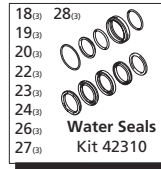

Repair Kits

Pos	Code	Description	Qty.	Pos	Code	Description	Qty.	Legend		
1	2820290	Screw M12x110	63	8	40	2820540	Crankshaft - 35mm Solid Shaft	1	Ø 20	Ø 20
2	2820470	Washer	8	41	2820280	Key 10x8x70	1			
3	2820140	Pump head	1	42	2820330	Eyebolt	(7 ft/lbs)	1	RTF135	RTF165
4	2680150	O-Ring Ø42.52x2.62	2	43	2820320	Plug	(11 ft/lbs)	1		
5	2820630	Plug	(221 ft/lbs)	2	44	2820350	Seal	1		
8	390291	O-Ring Ø28.25x2.62	2	45	2820090	Shim 0.05mm	1			
9	2820620	Plug	(221 ft/lbs)	2	45	2820180	Shim 0.10mm	1		
10	2820550	Plug	(295 ft/lbs)	3	45	2820190	Shim 0.20mm	1		
11	2820590	Ring	3	46	2820860	Cover	1			
12	660170	O-Ring Ø31.42x2.62	3	47	850250	Screw M8x12	(11 ft/lbs)	2		
13	2829051	Complete valve	3	48	2820640	Goujon	3			
14	2820610	Plug	(15 ft/lbs)	3	49	2820750	Pistons	3		
15	2820650	Washer	3	50	2820600	Piston	3			
16	2021580	O-Ring Ø13.23x1.78	3	51	2820240	Seeger	6			
17	2820660	Ring	3	52	2820850	Guiding piston	3			
18	2820690	Ring	3	53	2820210	Con rod pin	3			
19	2820680	Gasket	3	54	2820050	Con rod	3			
20	2820670	Ring	3	55	2820840	O-Ring Ø221.92x2.62	1			
21	2820700	Piston guide	3	56	2820030	Complete cover	1			
22	2820710	Gasket	3	57	2820300	Plug	(7 ft/lbs)	1		
23	2820770	Ring	3	58	2820310	Plug	(7 ft/lbs)	1		
24	2820760	O-Ring Ø53.7x1.78	3	59	540290	Screw M8x25	(18 ft/lbs)	8		
25	2820720	Piston guide	3	60	2820010	Pump housing	1			
26	2820730	Gasket	3							
27	2820740	Spacer	3							
28	393000	O-Ring Ø44.17x1.78	3							
29	2821140	Seal	3							
30	2820060	Cover	1							
31	1343020	Screw M6x16	(7 ft/lbs)	3						
32	820510	O-Ring Ø10.82x1.78	1							
33	880581	Plug	(11 ft/lbs)	1						
34	651540	O-Ring Ø107.62x2.62	2							
35	2820370	Bearing	2							
36	2820350	Seal	1							
37	2820040	Cover	2							
38	1381850	Washer	20							
39	540290	Screw M8x25	(18 ft/lbs)	20						

OIL CAPACITY - 137 OZ