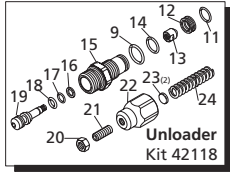

Repair Kits

Pos	Code	Description	Qty.	Pos	Code	Description	Qty.	Legend		
1	800220	Head bolt M8x45	(221 in/lbs)	3	37	1460430	O-Ring ø4x2.5	1	ø 12	ø 12
2	2840860	Pump head	□	1	38	2840350	Jet	1	For ○	For □
	2840660	Pump head	○	1	39	1343580	Spring	1	RMV2G20	RMV2.5G25D
6	2840830	Plug	1	40	800560	O-Ring ø8.73x1.78	2	RMV2G25	RMV2.5G27D	
7	600180	O-Ring ø7.66x1.78	1	41	2840340	Detergent injector	1	RMV2G23B	RMV2.5G30D	
8	2840130	Plug	(221 in/lbs)	3	42	2840270	Suction fitting 3/4" NH	1		
9	740290	O-Ring ø14x1.7	4	43	2840390	Suction fitting	1		RMV2.3G30D	
10	2849050	Complete valve	○	6	44	1266330	Filter	1		
	2849051	Complete valve	□	6	46	2840400	Outlet fitting	1		
11	1470210	O-Ring ø9x1	1	48	2840060	Spring	3			
12	2840770	Seat	1	49	2840530	Piston	○			
13	2840760	By-pass jet	1		2840040	Piston	□			
14	820510	O-Ring ø10.82x1.78	1	50	2840050	Ring	3			
15	2840750	Piston guide	1	51	1980130	Thrust washer	1			
16	2760210	Ring	1	52	1980250	Bushing	1			
17	660190	O-Ring ø6.07x1.78	1	53	1980240	Thrust washer	1			
18	2260100	O-Ring ø6.02x2.62	1	54	2840900	Hollow shaft	○			
19	2760400	Piston	1		2840730	Hollow shaft	□			
20	1980300	Nut M6	1	55	161060	Bearing	1			
21	392840	Grub screw M6x16	1	56	161050	Circlip øi72	1			
22	2760480	Handle insert	1	57	2840310	Seal	1			
23	1980220	Plate spring	2	58	2840890	O-Ring ø14x2	2			
24	2760410	Spring	1	59	2840840	Plug (EZ start pump only)	1			
25	2200141	Gasket	3 or 6	60	480650	Washer (EZ start pump only)	1			
26	770590	O-Ring ø23.52x1.78	□	3	61	2840441	Seat (EZ start pump only)	1		
27	2840561	Bushing - Plastic	○	3	62	2840450	Spring (EZ start pump only)	1		
	2840090	Bushing - Brass	○	3	63	1060100	Ball (EZ start pump only)	1		
	2840550	Bushing - 2 pc brass	□	3						
28	2840540	Bushing - 2 pc brass	□	3						
29	1683500	Oil seal	3							
30	2840230	Housing	1		AR64545	Oil	1			
31	480560	O-Ring ø6.75x1.78	1							
32	2840710	Oil plug	1							
33	480480	O-Ring ø4.48x1.78	2							
34	1982520	Hose nipple	1							
35	1250280	Ball	1							
36	1560520	Spring	1							