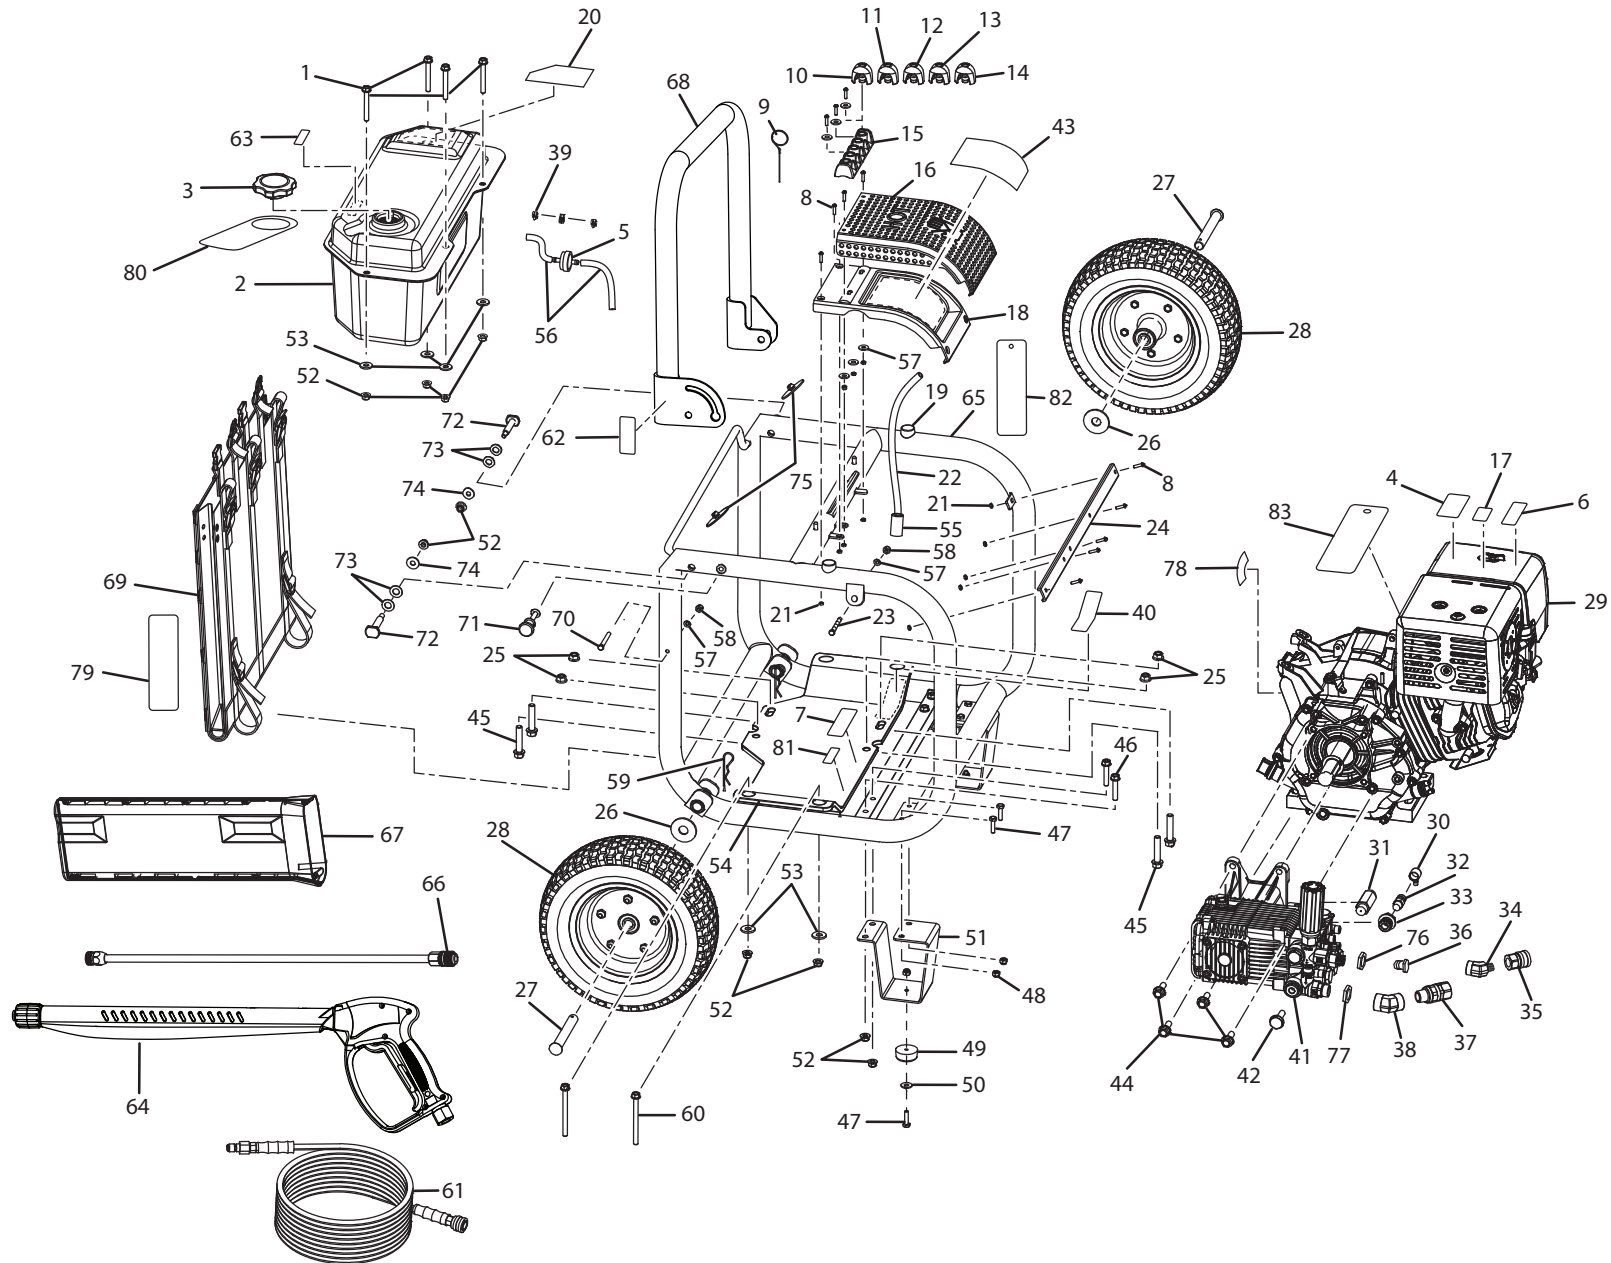

# RD80971 Gasoline Pressure Washer

KEY	P/N	DESCRIPTION	QTY	KEY	P/N	DESCRIPTION	QTY	KEY	P/N	DESCRIPTION	QTY
1	660962001	* Bolt (M8 x 56 mm, Washer Hd.).....	4	31	308502001	Pressure Relief Valve .....	1	61	308458001	High Pressure Hose .....	1
2	308722004	Fuel Tank.....	1	32	678169001	Thermal Relief Valve .....	1	62	940693001	Handle Release Label.....	1
3	591084001	Fuel Cap .....	1	33	308771001	Reducer (1/2 in.) .....	1	63	940697001	Fuel Tank Capacity Label.....	1
4	940654029	Warning Label (Large).....	1	34	678198001	45° Angle Pipe Outlet.....	1	64	308453002	Trigger Handle Assembly.....	1
5	308733001	Fuel Filter .....	1	35	308988001	Quick Disconnect (Female 3/8 in.).....	1	65	308684006	Lower Frame Assembly .....	1
6	940654030	Warning Label (Small).....	1	36	678463003	* Brass Plug (1/4 in. NPT).....	1	66	308501002	Spray Wand .....	1
7	940654031	Warning Label (Low Oil).....	1	37	308692004	Garden Hose Coupler.....	1	67	308721002	Wand Storage Holster Assembly.....	1
8	660976002	* Bolt (M5 x 16 mm, Pan Hd.) .....	12	38	678197001	45° Angle Pipe Inlet .....	1	68	308669004	Upper Handle .....	1
9	678148002	Nozzle, Cleaning Tool .....	1	39	678408001	Fuel Line Hose Clamp .....	3	69	308652003	Hose Storage Bag .....	1
10	308697004	Nozzle, Red (0°).....	1	40	940678011	Data Label.....	1	70	660590001	* Bolt (M6 x 53 mm, Hex Hd.) .....	1
11	308698004	Nozzle, Yellow (15°).....	1	41	308446001	Pump .....	1	71	308449001	Release Pin .....	1
12	308699004	Nozzle, Green (25°).....	1	42	678463002	* Brass Plug (1/8 in. NPT).....	1	72	678406001	Connector Pin.....	2
13	308700004	Nozzle, White (40°).....	1	43	940691002	Logo Label (Top).....	1	73	518392002	* Nylon Washer (D25 x D12 x 1.5t).....	4
14	308706002	Nozzle, Black (Soap).....	1	44	660718001	* Bolt (3/8-16 x 1-1/4 in.).....	4	74	518568001	* Nylon Washer (D22 x D9 x 2t).....	2
15	518363001	Nozzle Holder .....	1	45	660974001	* Bolt (M10 x 48 mm, Hex Hd.) .....	4	75	561601001	Frame Isolator.....	2
16	638238001	Muffler Cover .....	1	46	660764001	* Bolt (M8 x 40 mm, Hex Hd.) .....	4	76	678043002	* Hex Nut (3/8 in.).....	1
17	940654032	Warning Label (Hot Muffler).....	1	47	660945001	* Bolt (1/4-20 x 25 mm, Hex Hd.).....	6	77	678043003	* Hex Nut (1/2 in.).....	1
18	638237001	Top Panel .....	1	48	678016002	* Lock Nut (1/4 in.) .....	6	78	940698001	On/Off Label .....	1
19	561402001	Bumper .....	2	49	570554001	Wear Pad .....	2	79	960073013	Hang Tag (Quick Start).....	1
20	940681005	Warning Label (Fuel Tank).....	1	50	638128003	* Washer (1/4 in.).....	2	80	960073014	Hang Tag (Engine Without Oil).....	1
21	678390001	* Hex Nut (M5).....	12	51	638236004	Foot Bracket.....	2	81	940667093	Emissions Label.....	1
22	518523001	Injection Hose .....	1	52	678189001	* Lock Nut (M8) .....	14	82	960089003	Hang Tag (Engine On/Off Switch) .....	1
23	660973003	* Bolt (M6 x 16 mm) .....	1	53	638128002	* Washer (5/16 in.).....	8	83	960089002	Hang Tag (Handle, Engine Without Oil).....	1
24	638351003	Front Frame Plate .....	1	54	638334002	Engine Plate.....	1	<b>Not Shown Items:</b>			
25	678297001	* Lock Nut (M10) .....	4	55	518391001	Injection Hose Filter.....	1	84	N/A	* Lubricant (SAE 30 or SAE 10W30).....	1
26	638128001	* Washer (5/8 in.).....	2	56	561367001	Fuel Line .....	1	85	960078005	Engine Manual .....	1
27	620505001	Axle.....	2	57	638395001	* Washer (D12 x 6 x 1t).....	8	86	987000265	Operator's Manual (960078006) .....	1
28	308843001	Wheel Assembly .....	2	58	678460001	* Lock Nut (M6) .....	2	87	987000266	Replacement Parts List .....	1
29	308448001	** Engine (Honda GX390) .....	1	59	678146002	Hitch Pin .....	2	88	987000267	Assembly Guide (960081009).....	1
30	518470001	Black Spout .....	1	60	660973005	* Bolt (M8 x 65 mm, Washer Hd.).....	4	1-03-08 (REV:00)			