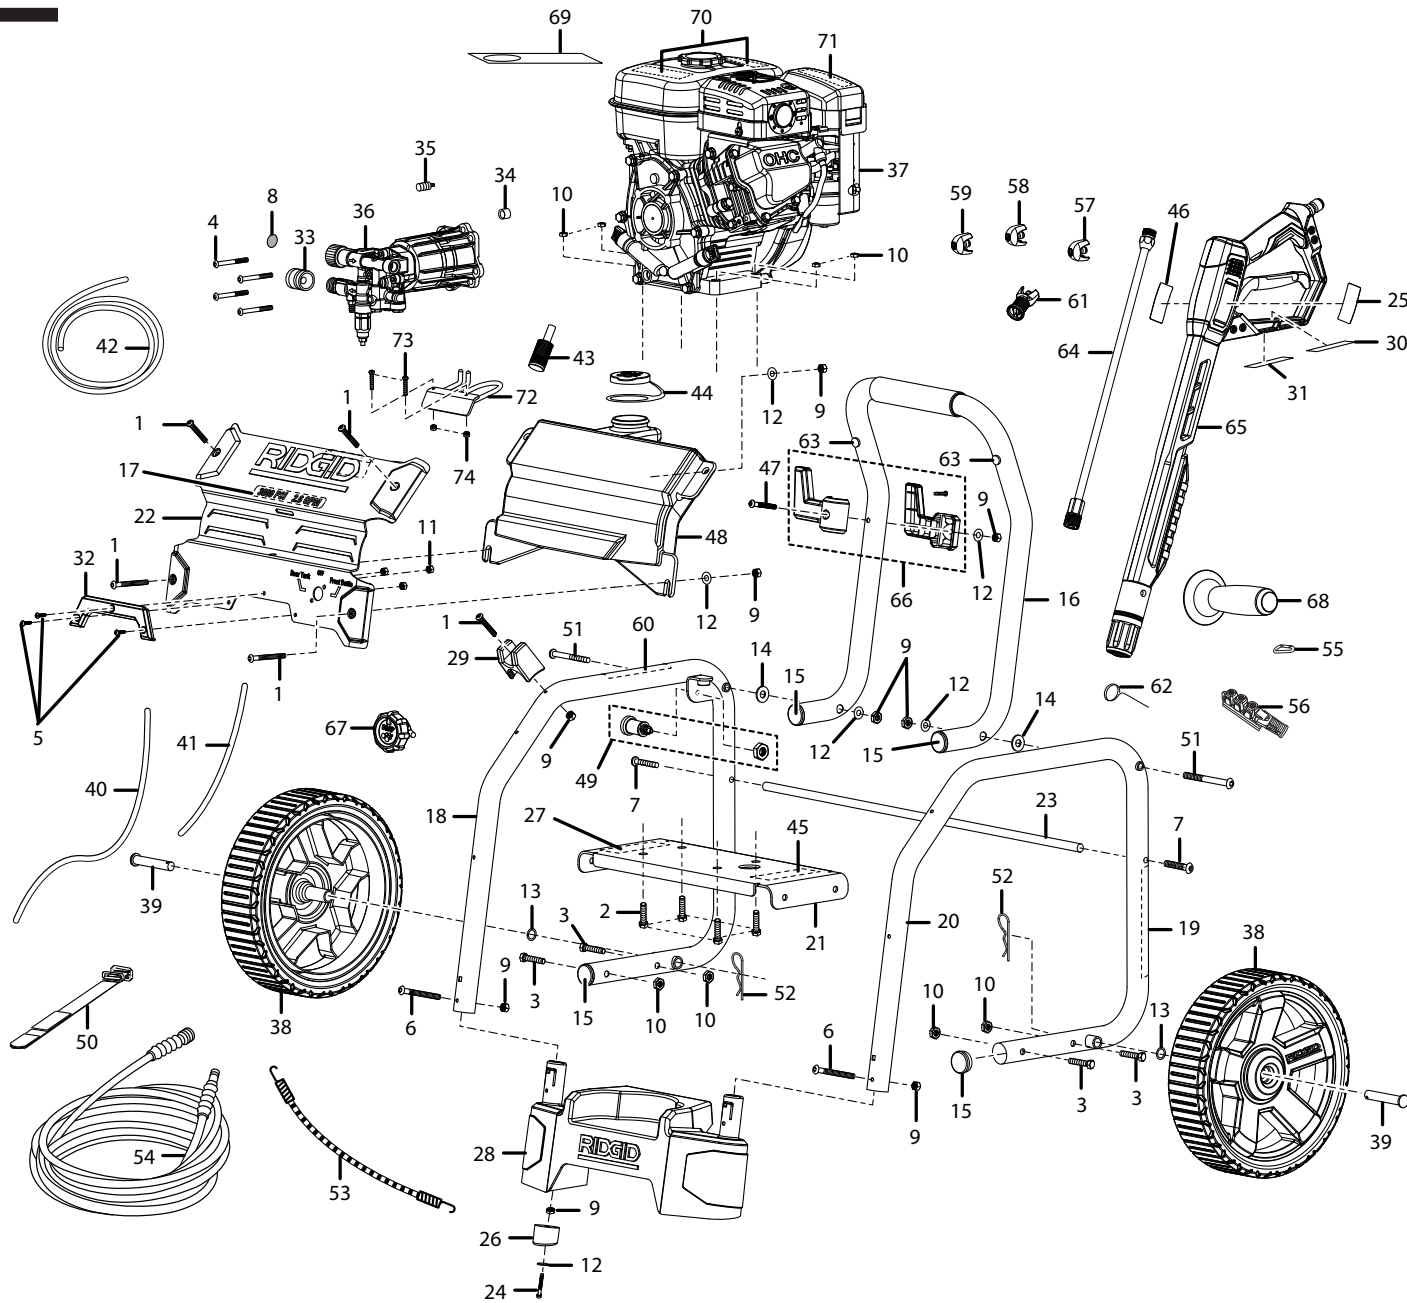

# RD80746/RD80947 Gasoline Pressure Washer

KEY	P/N	DESCRIPTION	QTY	KEY	P/N	DESCRIPTION	QTY	KEY	P/N	DESCRIPTION	QTY
1	661501001	* Screw (1/4-20 x 2 in., Torx Truss Hd.).....	5	29	518931001	Bottom Wand Holder.....	1	58	308698010	Nozzle, 15° (Yellow) .....	1
2	661505005	* Bolt (M8 x 36 mm, Hex Hd.) .....	4	30	940786002	Wand Label (Max Rating).....	1	59	308699010	Nozzle, 25° (Green).....	1
3	661505003	* Bolt (M8 x 50 mm, Hex Hd.) .....	4	31	940654058	Trigger Handle Warning Label (French/Spanish).....	1	60	940693003	Handle Release Label.....	1
4	660739002	* Bolt (5/16-24 x 22 mm).....	4	32	518926001	Bottle Bumper.....	1	61	310660002	Dual Power Soap Nozzle .....	1
5	661555001	* Bolt (M4 x 0.7 x 12 mm).....	3	33	308113002	3/8 in. Quick Connect (Female Coupler).....	1	62	678148002	Nozzle Cleaning Tool .....	1
6	660592005	* Bolt (1/4 x 42 mm, Pan Hd.) .....	2	34	518470001	TRV Spout.....	1	63	570733001	Bumper .....	2
7	660391002	* Bolt (M8 x 20, Hex Hd.) .....	2	35	678169002	Thermal Release Valve.....	1	64	308494004	Spray Wand (21 in.).....	1
8	308662001	Filter Screen.....	1	36	309515001	Pump .....	1	65	120950013	Trigger Handle Assembly.....	1
9	678016006	* Lock Nut (1/4 in.) .....	12	37	309590001	** SP170 Engine (RD80746) .....	1	66	120900031	Wand Holder Kit.....	1
10	678774001	* Lock Nut (M8 x 1-1/4 in.).....	8	37	309590002	** SP170 Engine (RD80947) .....	1	67	120900032	3-Way Valve Kit.....	1
11	678610002	* Lock Nut (M4) .....	3	38	308451003	Wheel (12 in. x 3 in.).....	2	68	513122001	Auxiliary Handle.....	1
12	638128004	* Washer (1/4 in.).....	9	39	620598001	Axle.....	2	69	940971011	Engine Oil (Hang Tag) .....	1
13	638275002	* Washer (1/2 in.).....	2	40	570728001	Pump Hose.....	1	70	940654053	Warning Label.....	1
14	518724002	* Washer (D20 x D8 x 5t).....	2	41	570728002	Tank Hose.....	1	71	940778003	Hot Muffler Label .....	1
15	518932001	Handle Tube Cap.....	4	42	570728003	Bottle Hose .....	1	72	308316001	Wand Holder Storage .....	1
16	308941001	Handle Assembly (Inc. Key Nos. 15 and 63) .....	1	43	518391001	Filter (Injection Hose) .....	1	73	660976002	* Bolt (M5 x 16 mm, Pan Hd.) .....	2
17	940779003	Performance Label .....	1	44	310650001	Soap Tank Cap .....	1	74	678390001	* Hex Nut (M5).....	2
18	308938004	Right Frame Assembly.....	1	45	986995001	Data Label .....	1	<b>Not Shown:</b>			
19	940617012	Engine Quick Start Label.....	1	46	940654061	Trigger Handle Warning Label (English).....	1	75	N/A	* Oil (SAE 30 or SAE 10W30) .....	1
20	308939004	Left Frame Assembly.....	1	47	660592004	* Screw (1/4-20 x 2 in., Pan Hd.).....	1	76	987000254	Operator's Manual .....	1
21	638385006	Engine Plate.....	1	48	310658003	Soap Tank Assembly .....	1	77	987000255	Replacement Parts List .....	1
22	638671001	Face Plate.....	1	49	308910001	Release Pin .....	1	78	987000262	Assembly Guide.....	1
23	678143001	Bar .....	1	50	308350001	Hook-And-Loop Strap .....	1	10-17-08 (REV:03)			
24	661503002	* Bolt (1/4 x 19 mm, Hex Hd.).....	2	51	678406004	Connector Pin (1/4 in.).....	2				
25	940726009	Trigger Handle Logo Label .....	1	52	678238001	Hitch Pin .....	2				
26	561307001	Rubber Foot.....	2	53	308531002	Bungee Cord With Hooks.....	1				
27	940780001	Pump Quick Start Label .....	1	54	308835003	High Pressure Hose.....	1				
28	308909003	Foot Assembly (Inc. Key Nos. 9, 12, 24 and 26) .....	1	55	638637002	Spring Clip .....	1				
				56	570727004	Nozzle Holder .....	1				
				57	308697010	Nozzle, 0° (Red) .....	1				