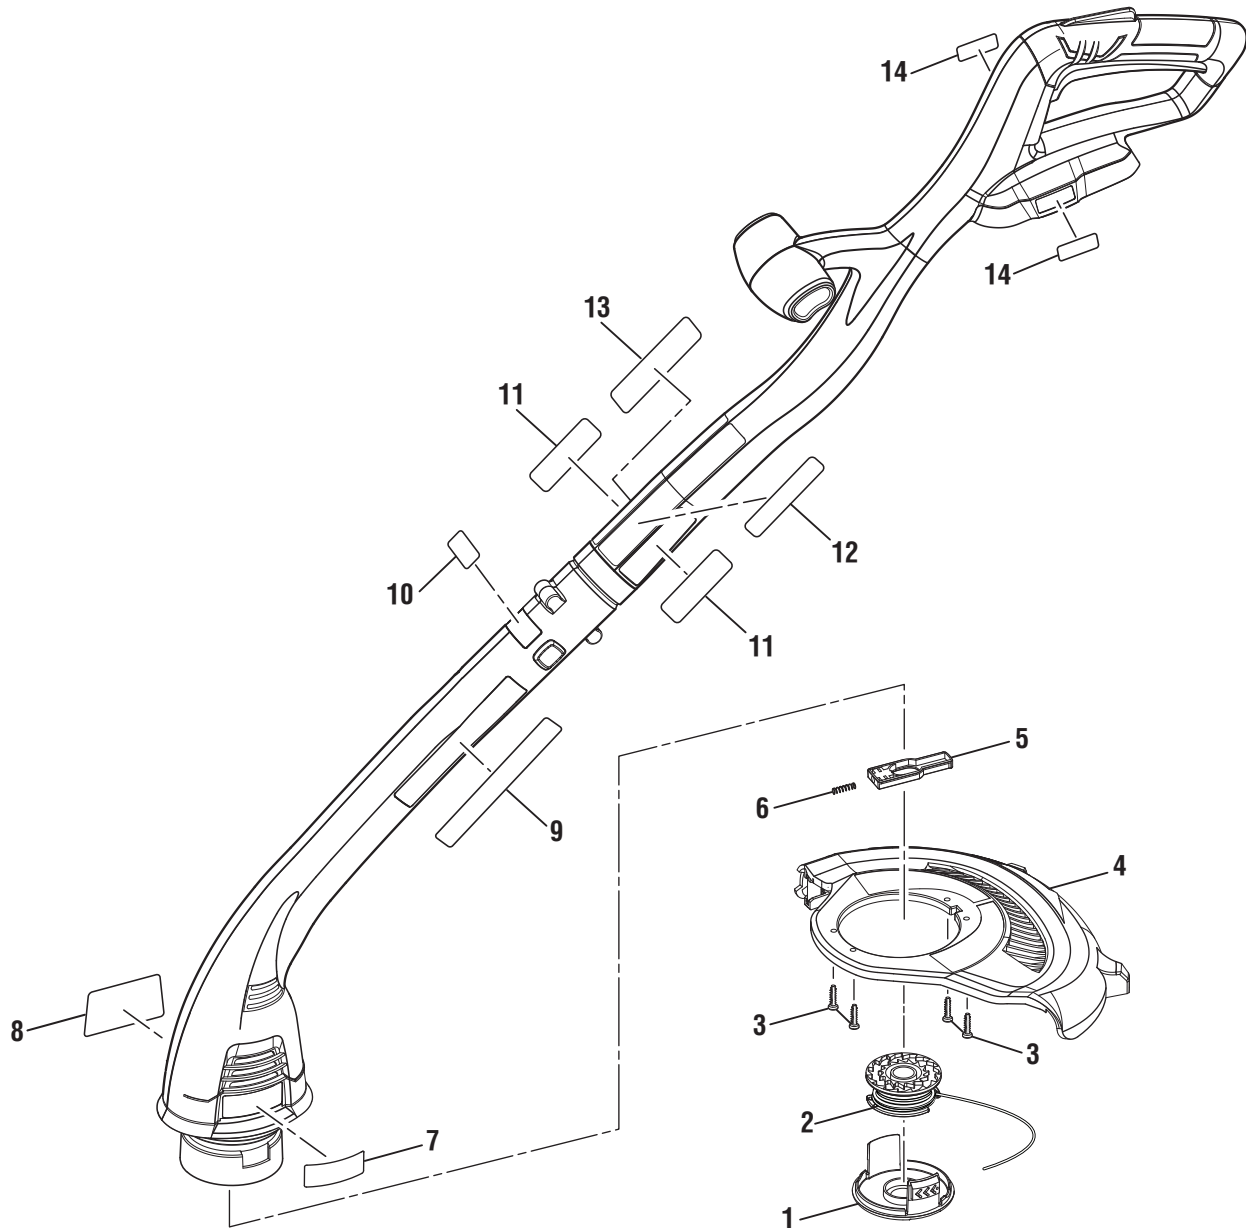

## RYOBI P2003 18 VOLT STRING TRIMMER

The model number will be found on a label attached to the motor housing. Always mention the model number in all correspondence regarding your **STRING TRIMMER** or when ordering replacement parts.

### PARTS LIST

Key Part No.	Part Number	Description	Qty.	Key Part No.	Part Number	Description	Qty.
1	522994001	Spool Cap (AC14HC).....	1	11	941655007	Logo Label (Handle) .....	2
2	310917001	Spool w/Line (AC14RSL).....	1	12	940657108	Icon Label.....	1
3	660208055	Screw (M4 x 12 mm, Pan Hd.)...4	4	13	941791002	Warning Label (French/Spanish).....	1
4	311033001	Guard with Blade Assembly .....	1	14	941759001	18V Lithium Ion Label.....	2
5	310918001	Slider Assembly.....	1			<b>NOT SHOWN</b>	
6	679034001	Compression Spring.....	1		987000432	Battery/Charger Correlation Sheet	
7	941760001	Logo Label (Motor Housing).....	1		990000360	Operator's Manual	
8	941588033	Data Label .....	1		4-15-13		
9	941761001	Easy Edge Label.....	1		(Rev:01)		
10	940820002	Pivoting Arrow Label .....	1				

### PARTS LIST

Key Part No. Number	Description	Qty.	Key Part No. Number	Description	Qty.
1 522994001	Spool Cap (AC14HC).....	1	10 940820004	Pivoting Arrow Label .....	1
2 310917001	Spool w/Line (AC14RSL).....	1	11 941655007	Logo Label (Handle) .....	2
3 660208055	Screw (M4 x 12 mm, pan hd.) ...	4	12 940657108	Icon Label.....	1
4 311033001	Guard with Blade Assembly .....	1	13 941791002	Warning Label (French/Spanish).....	1
5 310918001	Slider Assembly.....	1	14 941759003	18V Lithium Ion Label.....	2
6 679034001	Compression Spring.....	1	<b>NOT SHOWN</b>		
7 941760001	Logo Label (Motor Housing).....	1	987000432	Battery/Charger Correlation Sheet	
8 941588036	Data Label .....	1	990000360	Operator's Manual	
9 941761002	Easy Edge Label.....	1			