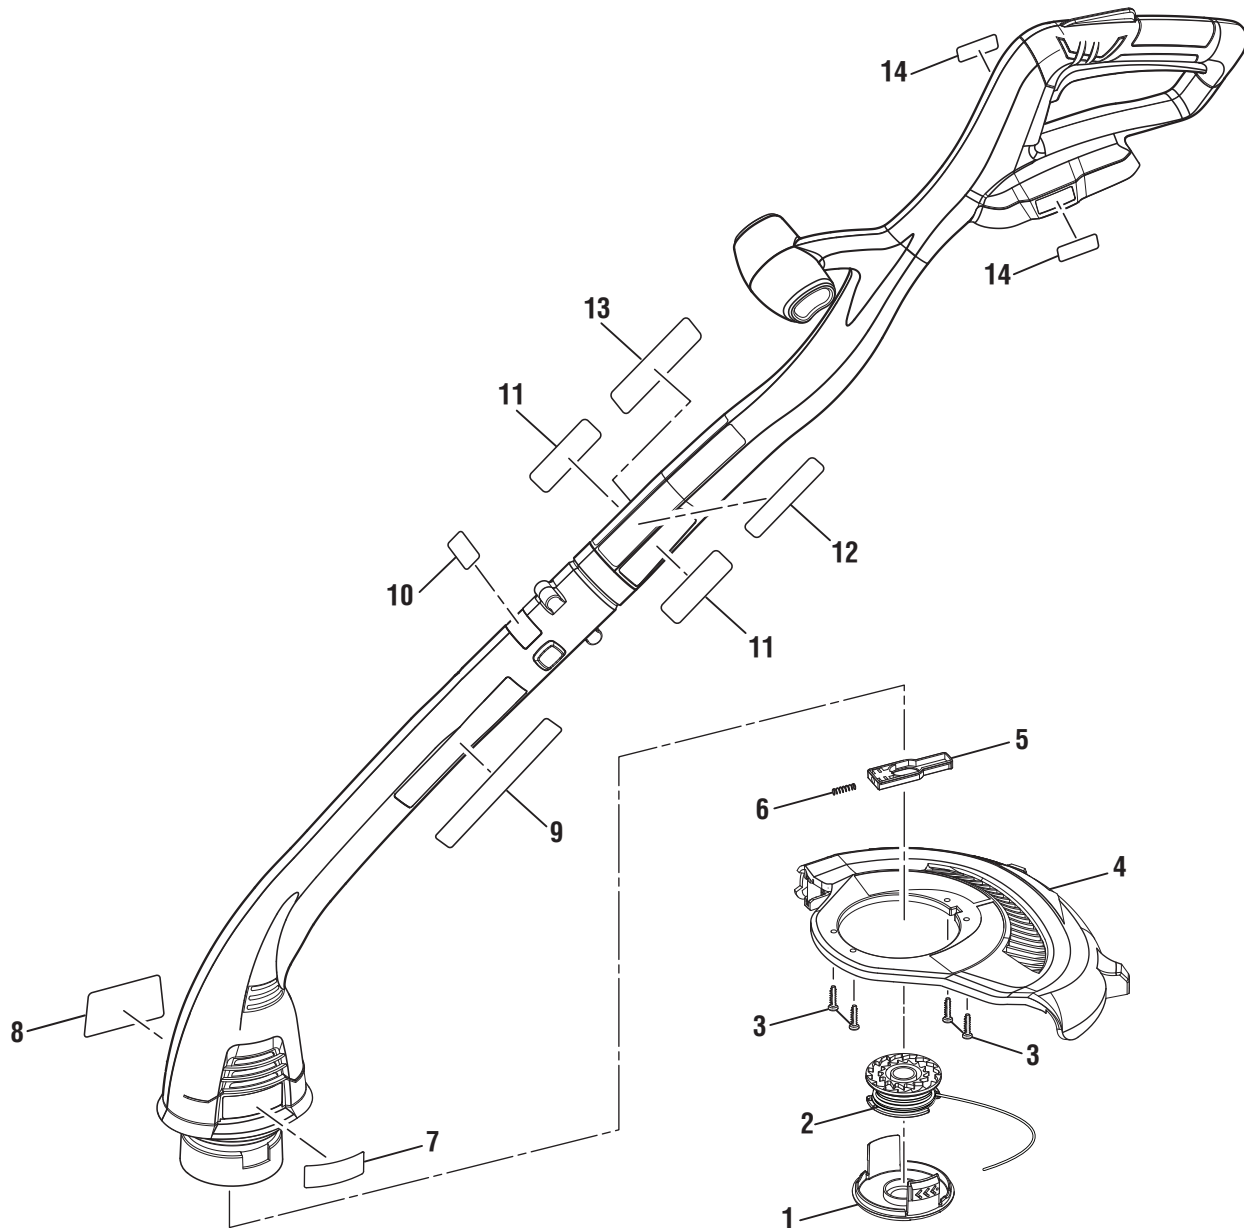

## RYOBI P2003 18 VOLT STRING TRIMMER

The model number will be found on a label attached to the motor housing. Always mention the model number in all correspondence regarding your **STRING TRIMMER** or when ordering replacement parts.

### PARTS LIST

Key Part No.	Part Number	Description	Qty.	Key Part No.	Part Number	Description	Qty.
1	522994001	Spool Cap (AC14HC).....	1	11	941655007	Logo Label (Handle) .....	2
2	310917001	Spool w/Line (AC14RSL).....	1	12	940657108	Icon Label.....	1
3	660208055	Screw (M4 x 12 mm, Pan Hd.)...4	4	13	941791002	Warning Label (French/Spanish).....	1
4	311033001	Guard with Blade Assembly .....	1	14	941759001	18V Lithium Ion Label.....	2
5	310918001	Slider Assembly.....	1			<b>NOT SHOWN</b>	
6	679034001	Compression Spring.....	1		987000432	Battery/Charger Correlation Sheet	
7	941760001	Logo Label (Motor Housing).....	1		990000360	Operator's Manual	
8	941588033	Data Label .....	1		4-15-13		
9	941761001	Easy Edge Label.....	1		(Rev:01)		
10	940820002	Pivoting Arrow Label .....	1				

### PARTS LIST

Key Part No. Number	Description	Qty.	Key Part No. Number	Description	Qty.
1 522994001	Spool Cap (AC14HC).....	1	10 940820004	Pivoting Arrow Label .....	1
2 310917001	Spool w/Line (AC14RSL).....	1	11 941655007	Logo Label (Handle) .....	2
3 660208055	Screw (M4 x 12 mm, pan hd.) ...	4	12 940657108	Icon Label.....	1
4 311033001	Guard with Blade Assembly .....	1	13 941791002	Warning Label (French/Spanish).....	1
5 310918001	Slider Assembly.....	1	14 941759003	18V Lithium Ion Label.....	2
6 679034001	Compression Spring.....	1	<b>NOT SHOWN</b>		
7 941760001	Logo Label (Motor Housing).....	1	987000432	Battery/Charger Correlation Sheet	
8 941588036	Data Label .....	1	990000360	Operator's Manual	
9 941761002	Easy Edge Label.....	1			