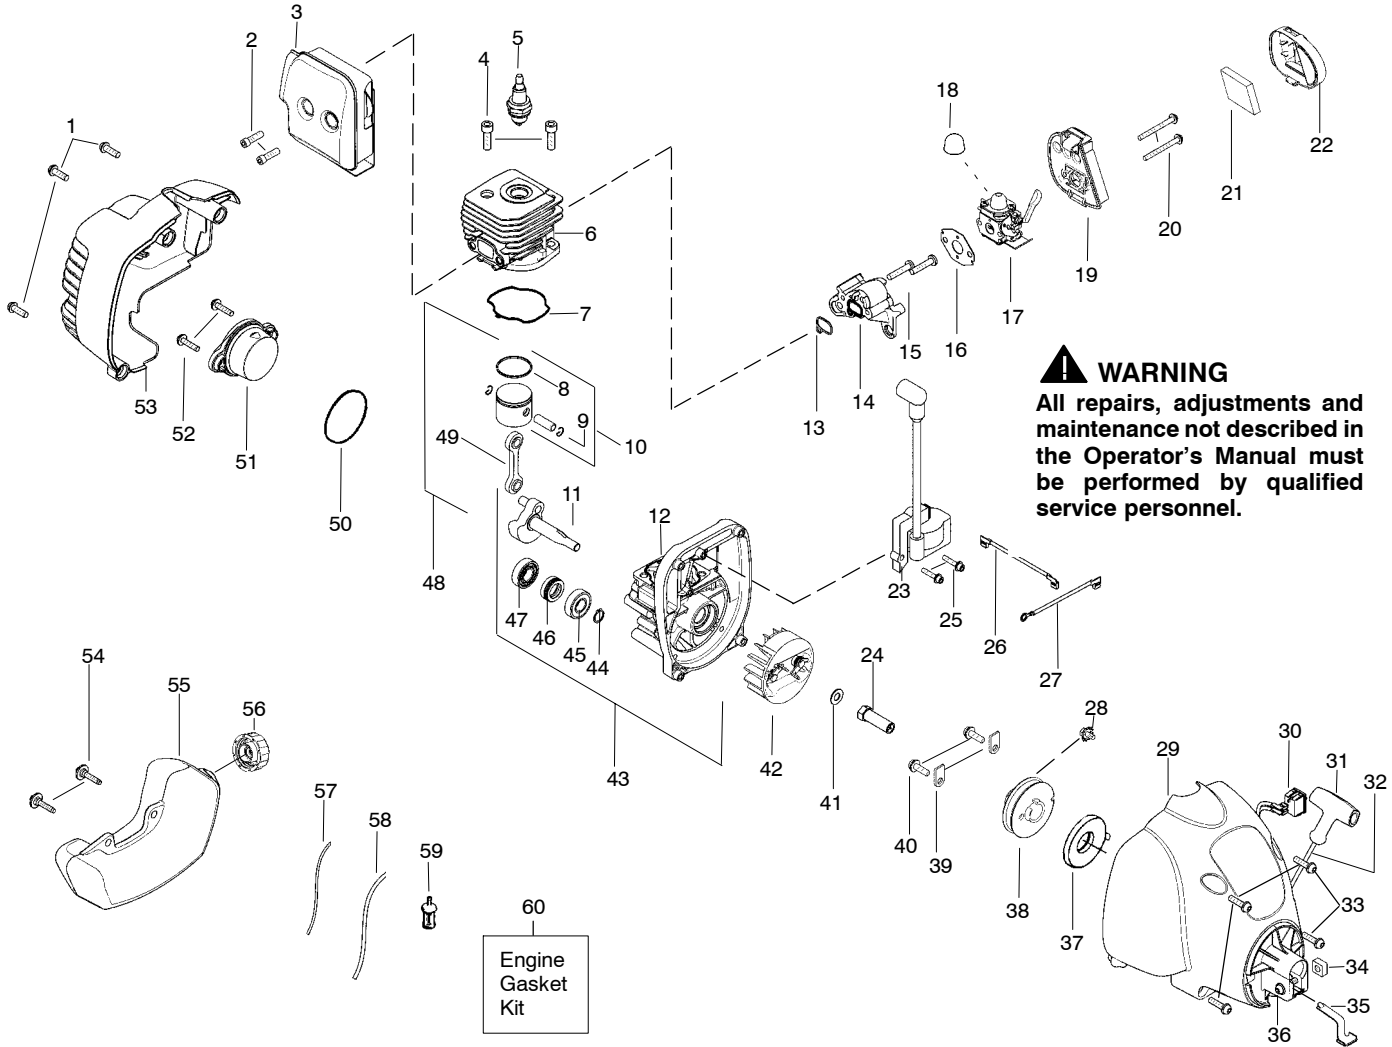

⚠ WARNING
 All repairs, adjustments and maintenance not described in the Operator's Manual must be performed by qualified service personnel.

Ref.	Part No.	Description	Ref.	Part No.	Description
1.	530057991	Assy - Throttle Cable	15.	530071795	Kit - Shield Assy (Incl. 11,12,14,16)
2.	530049107	Trigger	16.	530016152	Wingnut
3.	530057582	Throttle Hsg. (Right)	17.	952701723	Accy - TNG VI Cutting Head (Incl. 18,19,20,21)
4.	530015880	Screw - Throttle Hsg.	18.	530095776	Assy - Hub
5.	530015821	Bolt - Handle/Shield	19.	530053241	Spring - Compression
6.	530071875	Kit - Drive Shaft Hsg.	20.	530401957	Clip - Retainer - Head
7.	530096276	Shaft - Flex	21.	952701719	Accy - Spool w/Line
8.	530057581	Throttle Hsg. (Left)	Not Shown		
9.	530058580	Assy - Handle (Incl. 5,10)		545154716	Operator Manual
10.	530016152	Wingnut		545144402	Decal - Shaft Warning
11.	530052286	Line Limiter			
12.	530015966	Screw - Line Limiter			
13.	530095563	Dust Cup			
14.	530015820	Bolt			

↙ = NEW PART NUMBER FOR THIS IPL

* = REFER TO THE SERVICE REFERENCE INDICATED FOR MORE INFORMATION. (LOCATED AT END OF IPL)