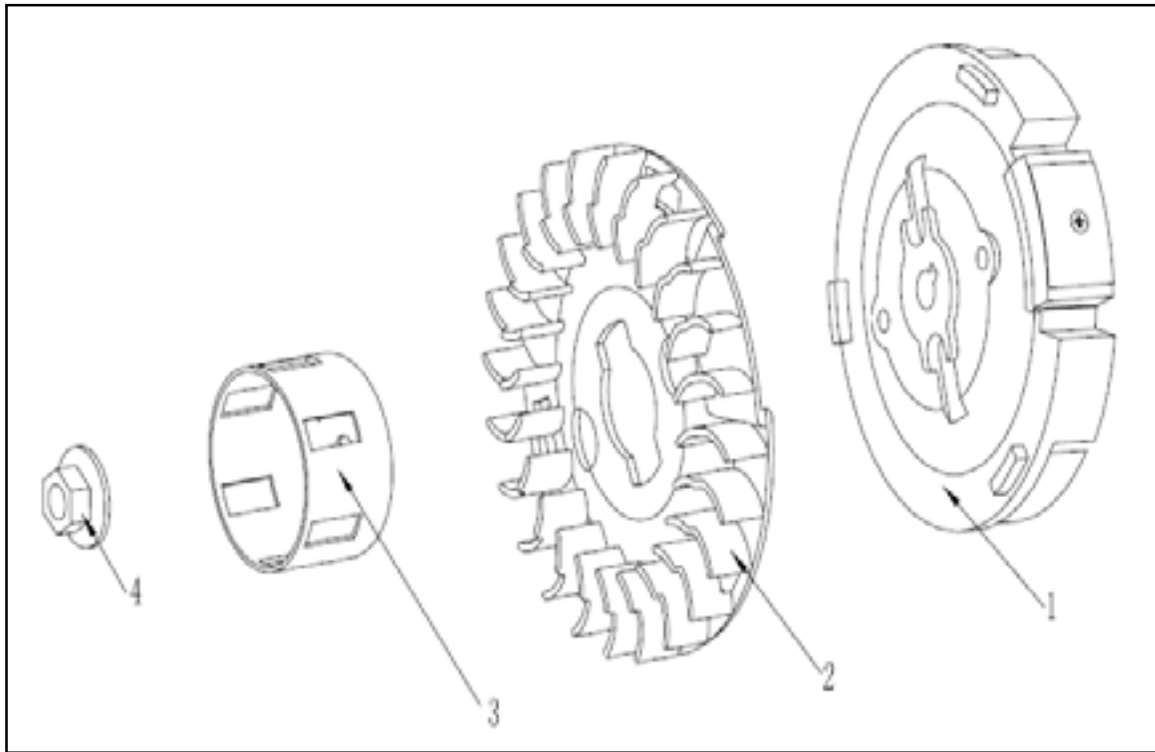

Carburetor Assembly

REF. NO.	DESCRIPTION	PART NO.	QTY
1	Carburetor	A100626	1
2	Hose, Fuel	A100625	1
3	Clamp, Fuel Line	A100624	2

Centrifugal Assembly

REF. NO.	DESCRIPTION	PART NO.	QTY
1	Body, Centrifugal Governor	For Reference Only	1
2	Pin	For Reference Only	2
3	Pawl	For Reference Only	2
4	Cover, Push Rod	For Reference Only	1

Fly Wheel Assembly

REF. NO.	DESCRIPTION	PART NO.	QTY
1	Fly Wheel	A100780	1
2	Fan	A100609	1
3	Starter Canister	A100785	1
4	Nut, Clamp	A100755	1

Fuel Tank Assembly

REF. NO.	DESCRIPTION	PART NO.	QTY
1	Fuel Tank Cap	A100622	1
2	Fuel Tank	A100783	1
3	Bolt	A100718	3
4	Washer	A100714	3
5	Spring Washer	A100713	3
6	Fuel Line Fitting / Filter	A100782	1