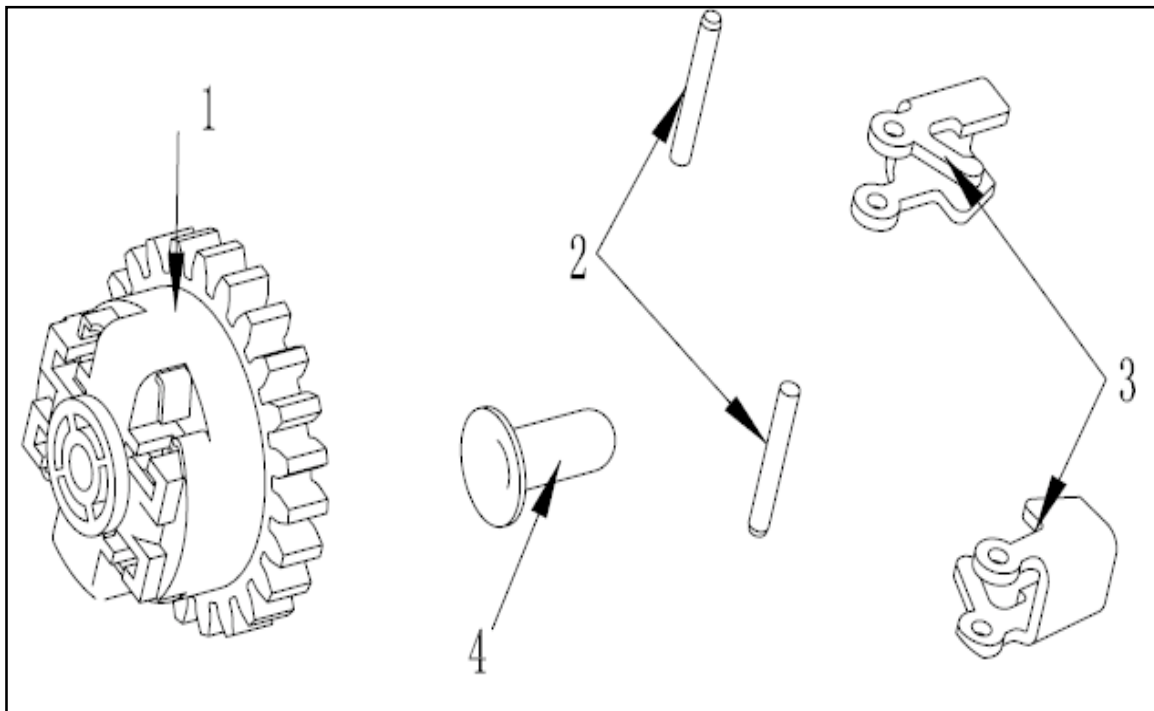

Handle Assembly

Handle Assembly

REF. NO.	DESCRIPTION	PART NO.	QTY
1	Upper Handle Assembly	A101392	1
1.1	Label, Cutting Depth	A101395	1
1.2	Upper Handle	FOR REF	1
1.3	Label, Wire Warning	A101035	1
1.4	Label, Start/Stop	A101398	1
2	Depth Adjust Lever	A101399	1
3	Nut, M6	A100791	1
4	Depth Selector Plate	A101400	1
5	Bolt, M6X32	A100528	1
6	Bolt, M8X30	A100709	1
7	Guide, Rope	A100521	1
8	Spring, Compression	A100527	1
9	Nut, M8	A100710	3
10	Hair Pin	A100533	2
11	Control Rod	A101393	1
12	Knob, Wing	A101125	2
13	Bolt	A100523	2
14	Lower Handle	A101394	1
15	Bolt, M8X16	A100458	4
16	Nut, M8	A100450	4
17	Cable Tie	A100522	3
18	Nut, M5	A100517	1
19	Flatwasher	A100793	1
20	Torsion Spring	A101396	1
21	Start Lever	A101397	1
22	Screw, ST3.5X12.7	A100518	1
23	Clip, Grounding	A100519	1
24	Insulator, Operator Control	A100516	1
25	Flameout Wire	A101051	1
26	Grounding Terminal	A101037	1
27	Nut, 1/4-20	A100707	1

Crankshaft Assembly

REF. NO.	DESCRIPTION	PART NO.	QTY
1	Key	A100641	1
2	Crankshaft	A100860	1

Air Filter Assembly

REF. NO.	DESCRIPTION	PART NO.	QTY
1	Bolt	A100628	2
2	Cover Assembly, Air Cleaner	A100982	1
2.1	Cover, Air Cleaner	For Reference Only	1
2.2	Label, Engine Choke	A100983	1
2.3	Label, Air Cleaner Maintenance	A101097	1
2.4	Label, Wheel Height	A100985	1
3	Air Cleaner Element	A100631	1
4	Sustain Board	A100629	1
5	Air Cleaner Gasket	A100627	1
6	Air Cleaner Housing	A100630	1

Carburetor Assembly

REF. NO.	DESCRIPTION	PART NO.	QTY
1	Carburetor	A100626	1
2	Hose, Fuel	A100625	1
3	Clamp, Fuel Line	A100624	2

Centrifugal Assembly

REF. NO.	DESCRIPTION	PART NO.	QTY
1	Body, Centrifugal Governor	For Reference Only	1
2	Pin	For Reference Only	2
3	Pawl	For Reference Only	2
4	Cover, Push Rod	For Reference Only	1