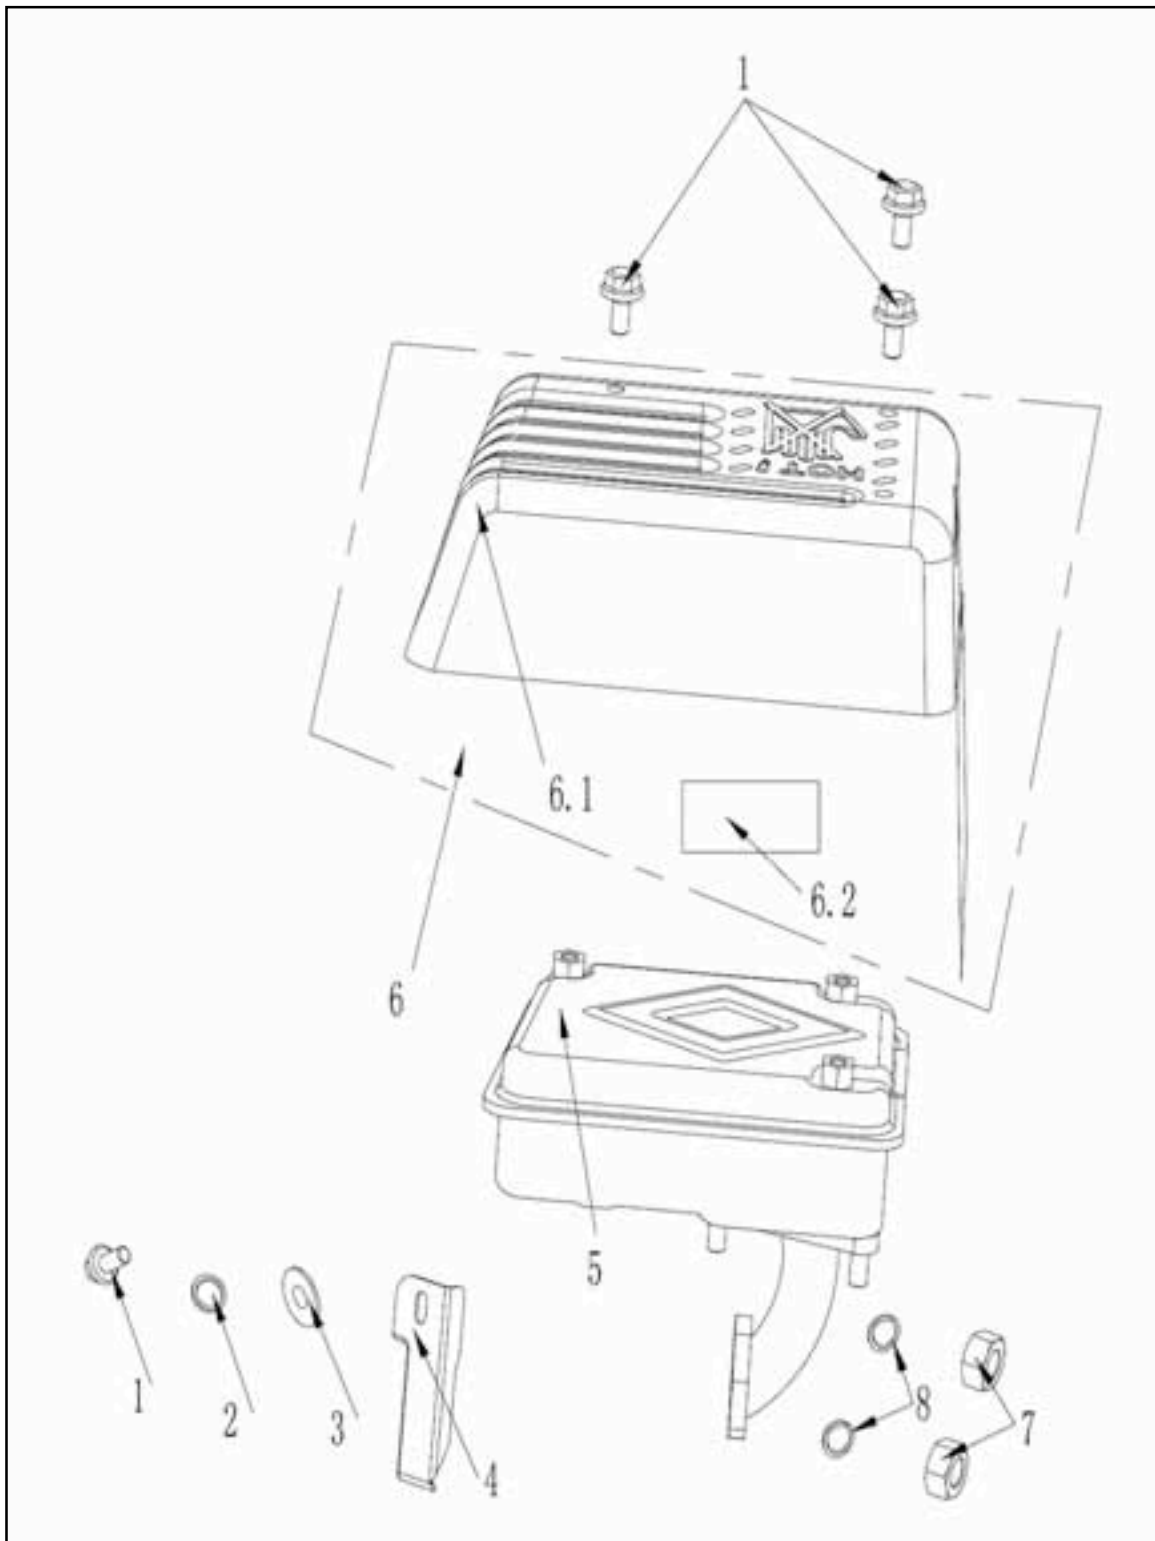

Muffler Assembly

Muffler Assembly

REF. NO.	DESCRIPTION	PART NO.	QTY
1	Bolt	A100610	4
2	Spring Washer	A100713	1
3	Washer	A100714	1
4	Muffler Bracket	A100781	1
5	Muffler	A100845	1
6	Muffler Cover Assembly	A101052	1
6.1	Muffler Cover	For Reference Only	1
6.2	Label, Hot Surface	A100978	1
7	Nut	A100736	2
8	Spring Washer	A100737	2