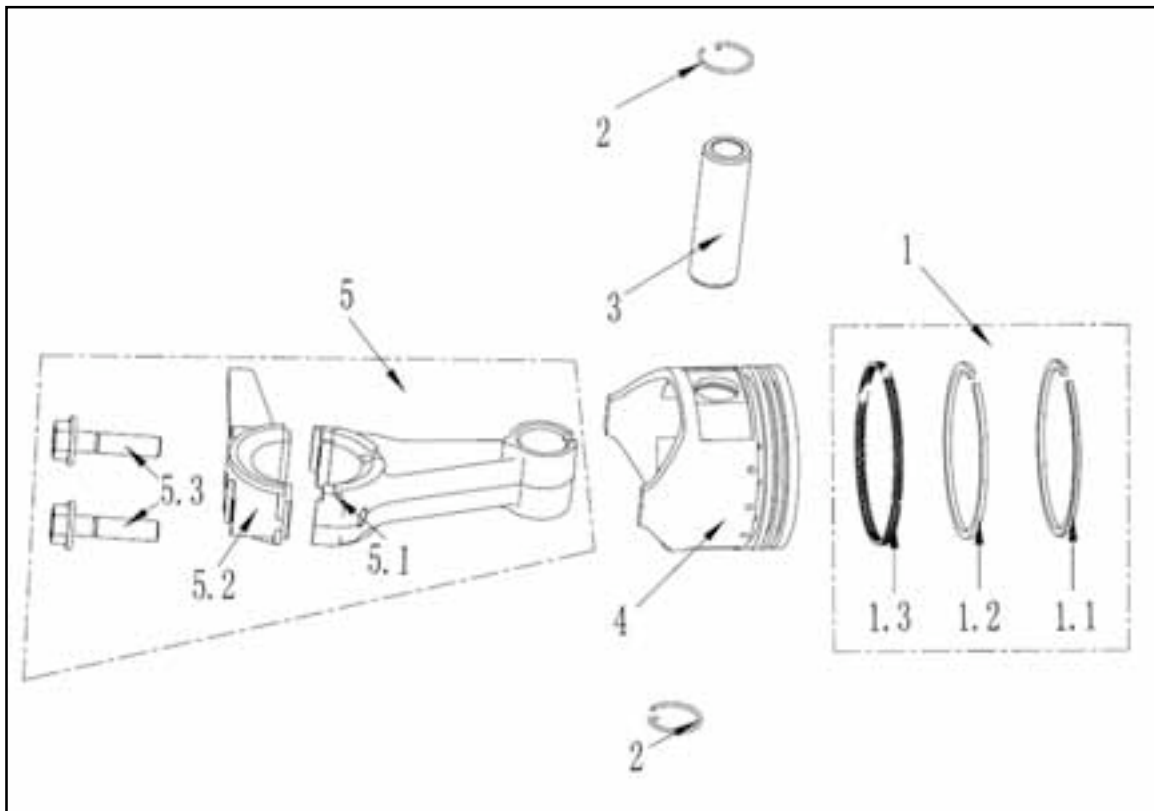

Piston / Connecting Rod Assembly

REF. NO.	DESCRIPTION	PART NO.	QTY
1	Piston Ring Assembly	A100762	1
1.1	Ring, First	For Reference Only	1
1.2	Ring, Second	For Reference Only	1
1.3	Oil Ring	For Reference Only	1
2	Circlip, Piston Pin	A100760	2
3	Pin, Piston	A100766	1
4	Piston	A100761	1
5	Connecting Rod Assembly	A100767	1
5.1	Connecting Rod Body	For Reference Only	1
5.2	Connecting Rod Cover	For Reference Only	1
5.3	Connecting Rod Bolt	For Reference Only	2