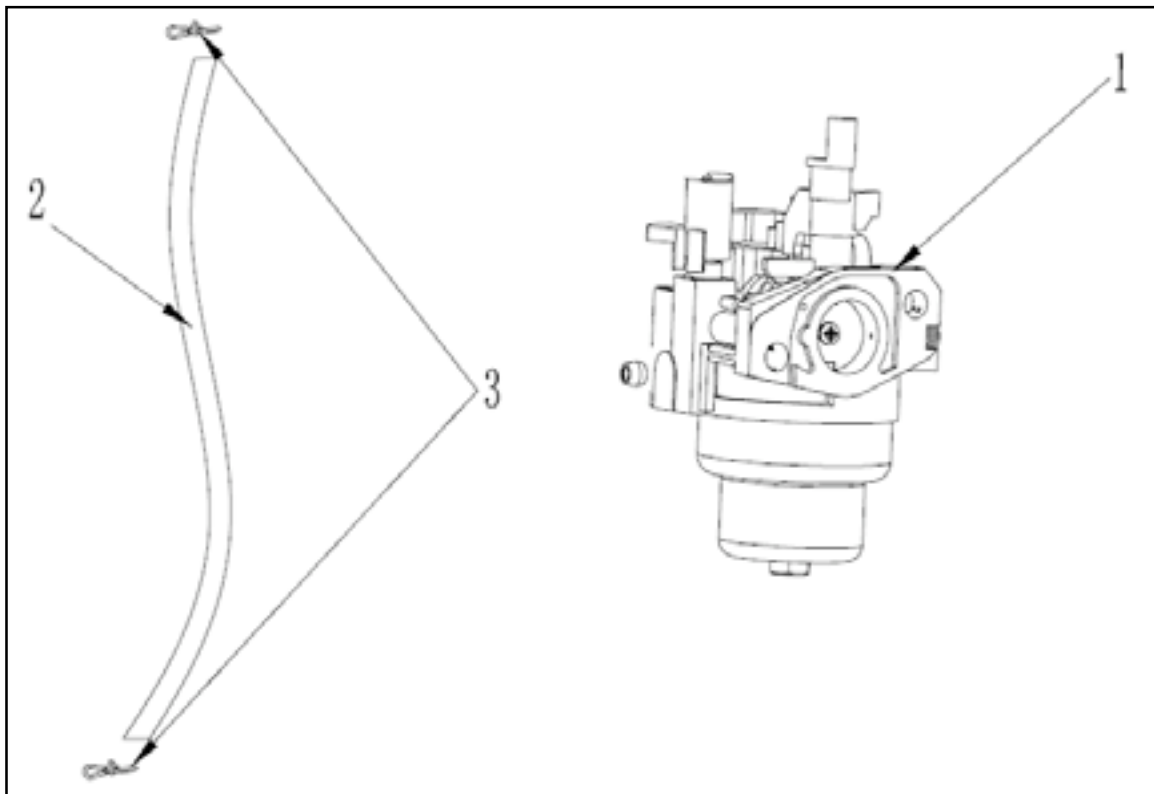

Crankshaft Assembly

REF. NO.	DESCRIPTION	PART NO.	QTY
1	Key	A100641	1
2	Crankshaft	A100860	1

Air Filter Assembly

REF. NO.	DESCRIPTION	PART NO.	QTY
1	Bolt	A100628	2
2	Cover Assembly, Air Cleaner	A100982	1
2.1	Cover, Air Cleaner	For Reference Only	1
2.2	Label, Engine Choke	A100983	1
2.3	Label, Air Cleaner Maintenance	A101097	1
2.4	Label, Wheel Height	A100985	1
3	Air Cleaner Element	A100631	1
4	Sustain Board	A100629	1
5	Air Cleaner Gasket	A100627	1
6	Air Cleaner Housing	A100630	1

Carburetor Assembly

REF. NO.	DESCRIPTION	PART NO.	QTY
1	Carburetor	A100626	1
2	Hose, Fuel	A100625	1
3	Clamp, Fuel Line	A100624	2

Centrifugal Assembly

REF. NO.	DESCRIPTION	PART NO.	QTY
1	Body, Centrifugal Governor	For Reference Only	1
2	Pin	For Reference Only	2
3	Pawl	For Reference Only	2
4	Cover, Push Rod	For Reference Only	1