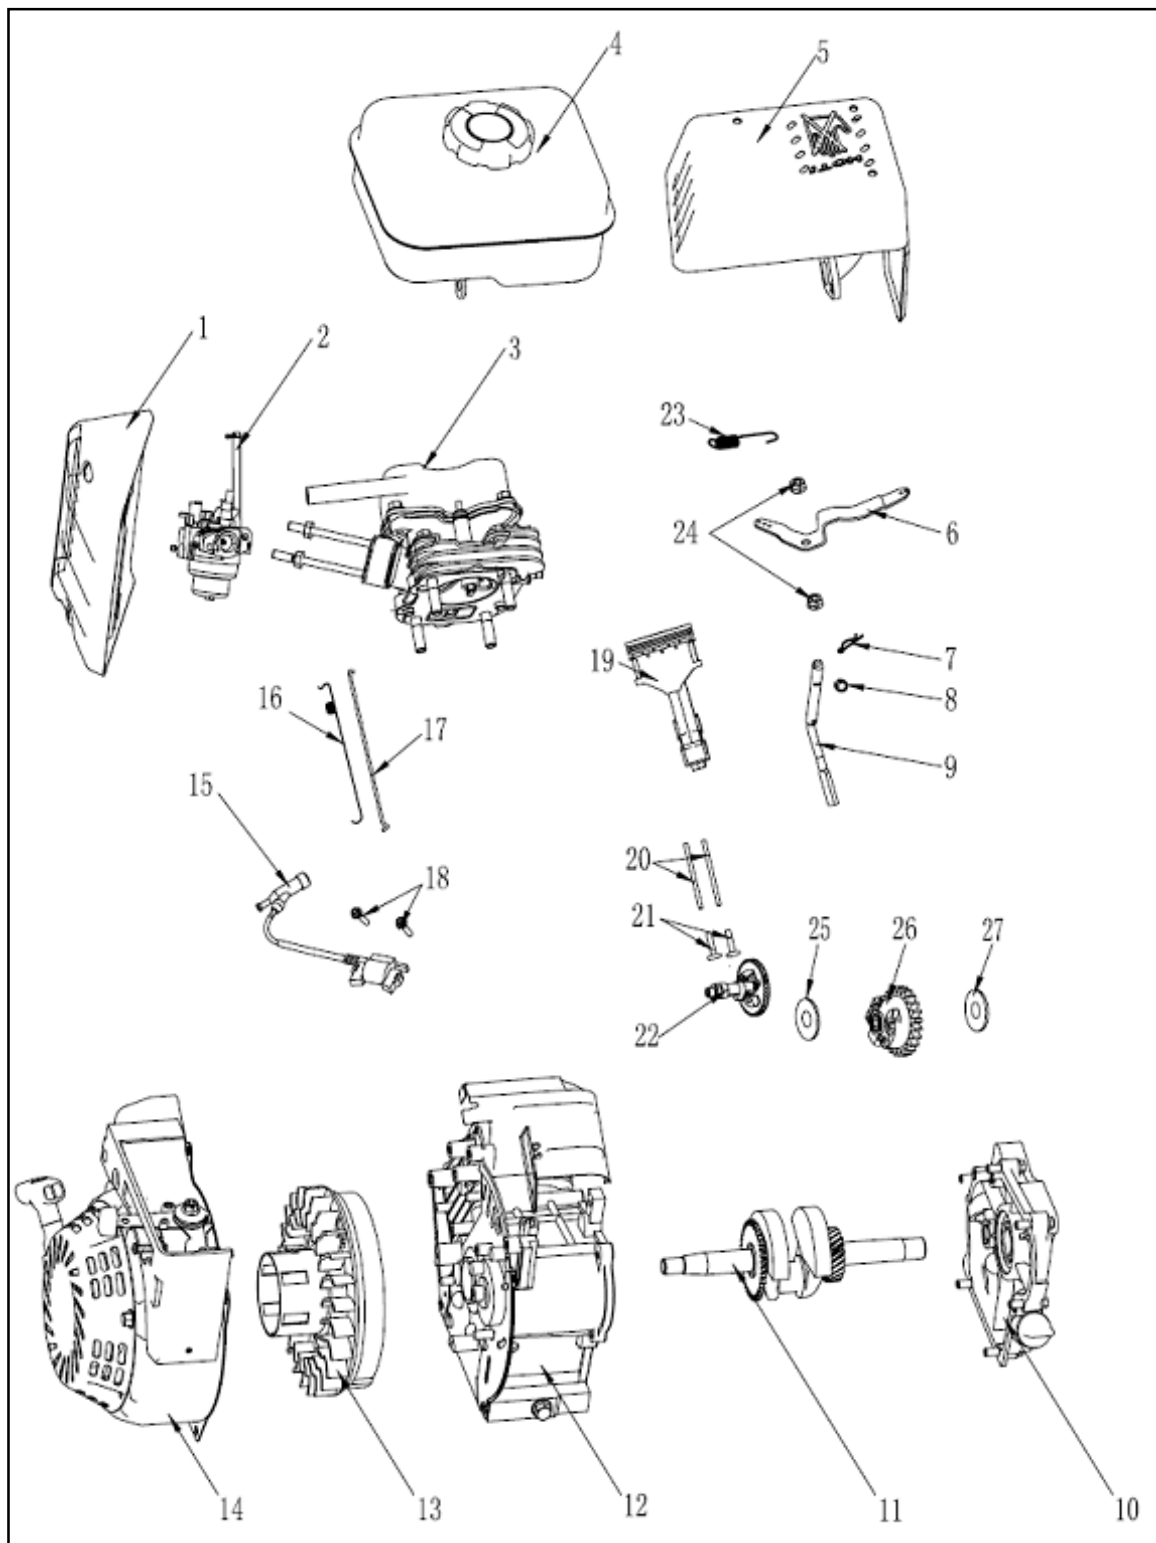

Engine – Sub Level Assembly

Engine – Sub Level Assembly

REF. NO.	DESCRIPTION	PART NO.	QTY
1	Air Filter Assembly	See Page 20	1
2	Carburetor Assembly	See Page 21	1
3	Cylinder Head Assembly	See Page 29	1
4	Fuel Tank Assembly	See Page 24	1
5	Muffler Assembly	See Page 25	1
6	Governor Arm	A100640	1
7	Hair Pin	A100636	1
8	Retaining Ring	A100773	1
9	Governor Crank	A100772	1
10	Crankcase Cover Assembly	See Page 18	1
11	Crankshaft Assembly	See Page 19	1
12	Crankcase Assembly	See Page 31	1
13	Fly Wheel Assembly	See Page 23	1
14	Engine Side Assembly	See Page 27	1
15	Ignition Coil	A101009	1
16	Spring 2, Tension	A100638	1
17	Rod, Tension	A100639	1
18	Bolt	A100724	2
19	Piston / Connecting Rod Assembly	See Page 17	1
20	Rod, Valve Timing	A100802	2
21	Stud, Connecting	A100752	2
22	Camshaft	A100753	1
23	Spring 1, Tension	A101010	1
24	Nut	A100637	2
25	Spacer 3	A100771	1
26	Centrifugal Assembly	A101011 – See Page 22	1
27	Spacer 2	A100774	1