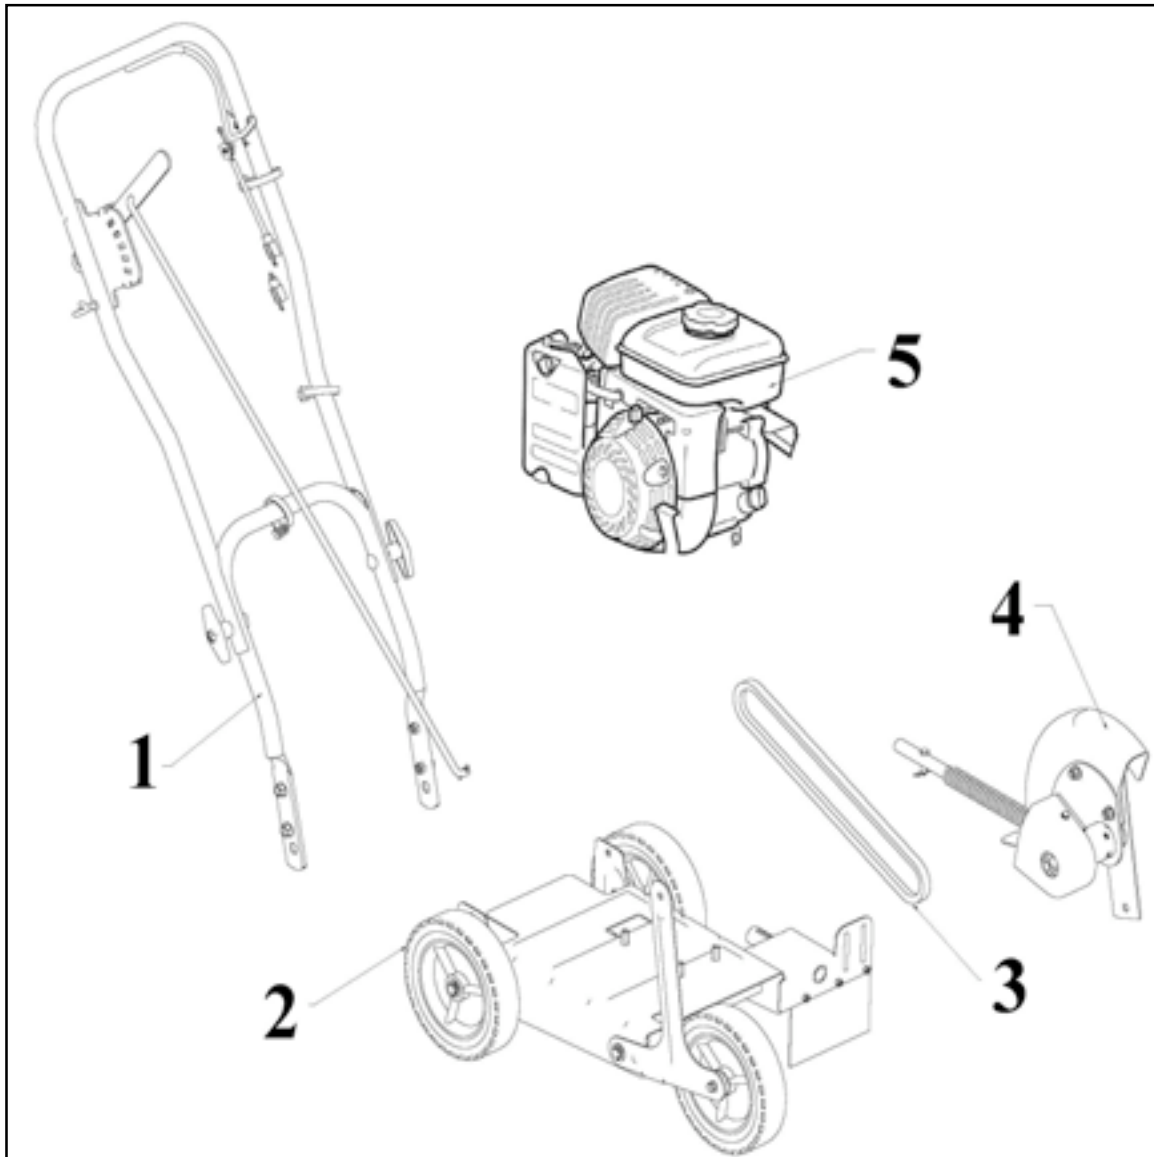

Powermate

ILLUSTRATED PARTS BOOK

4-Cycle Lawn Edger

P-WLE-0799-F2N

Table of Contents

Top Level Assembly	3
Engine – Top Level Assembly	4
Frame Assembly	5
Blade Arm Assembly	7
Handle Assembly	9
Engine – Sub Level Assembly	11
Piston / Connecting Rod Assembly	13
Crankcase Cover Assembly	14
Crankshaft Assembly	15
Air Filter Assembly	16
Carburetor Assembly	17
Centrifugal Assembly	18
Fly Wheel Assembly	19
Fuel Tank Assembly	20
Muffler Assembly	21
Engine Side Assembly	23
Cylinder Head Assembly	25
Crankcase Assembly	27

Top Level Assembly

REF. NO.	DESCRIPTION	PART NO.	QTY
1	Handle Assembly	SEE PAGE 9	1
2	Frame Assembly	SEE PAGE 5	1
3	Belt, Edger	A100493	1
4	Blade Arm Assembly	SEE PAGE 7	1
5	Engine Top-Level Assembly	SEE PAGE 4	1

Engine – Top Level Assembly

REF. NO.	DESCRIPTION	PART NO.	QTY
1	Bolt, M8X66	A100443	2
2	Cover, Engine Pulley	A101012	1
3	Spacer, Sleeve	A100442	2
4	Bolt, M8*1-20	A100444	1
5	Spring Washer 8	A100445	1
6	Flatwasher	A100446	1
7	Pulley, Half "V"	A100447	2
8	Engine Sub-level Assy w/ Labels	A100438	1
8.1	Engine Sub-Level Assembly	SEE PAGE XXX	1
8.2	Oil Hang Tag - Fuel Tank	A101015	1
8.3	Oil Hang Tag - Oil Dipstick	A100979	1

Frame Assembly

Frame Assembly

REF. NO.	DESCRIPTION	PART NO.	QTY
1	Rear Axle	A101374	1
2	Frame Sub-Assembly	A101381	1
2.1	Label, Warning	A101383	1
2.2	Label, Oil Fill	A101019	1
2.3	Frame	FOR REF	1
3	Tire & Rim	A101384	3
4	Flatwasher	A100497	4
5	E-Clip	A101385	4
6	Spacer, Sleeve	A101386	1
7	Bracket, Front Wheel	A101375	1
8	Spring Washer	A101376	1
9	Bolt, M8X60	A101377	1
10	Spacer, Plastic	A101378	1
11	Spacer, Sleeve	A101379	1
12	Front Axle	A101380	1
13	Bolt, M8X20	A100705	4
14	Nut, M8	A100450	1
15	Deflector, Rubber	A100468	1
16	Bolt, M5X12	A100472	3
17	Spacer, Sleeve	A101382	1