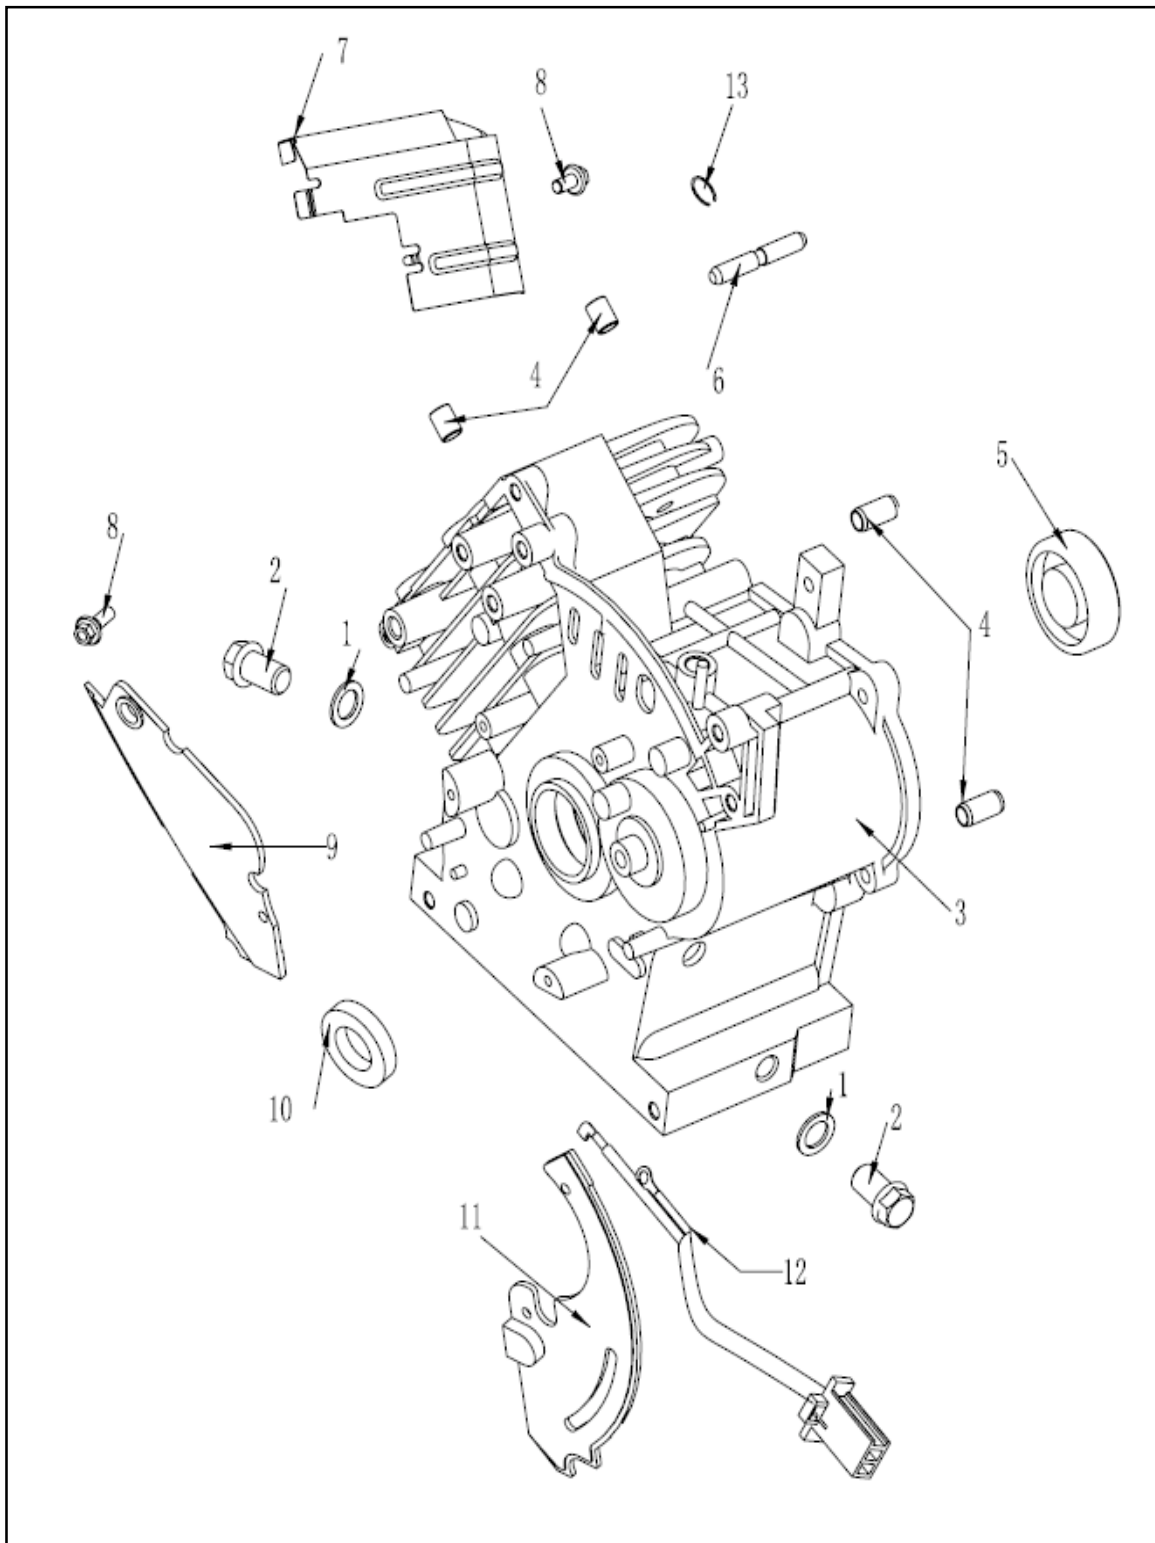

Crankcase Assembly

Crankcase Assembly

REF. NO.	DESCRIPTION	PART NO.	QTY
1	Washer, Drain Plug	A100721	2
2	Drain Plug	A100722	2
3	Crankcase Body	A100723	1
4	Guide Dowel	A100717	4
5	Bearing	A100719	1
6	Pin	A100728	1
7	Shield	A100727	1
8	Bolt	A100610	2
9	Crankcase Shield (I)	A100725	1
10	Oil Seal	A100653	1
11	Crankcase Shield (II)	A100726	1
12	Flameout Wire, Engine	A100996	1
13	Snap Spring	A100729	1