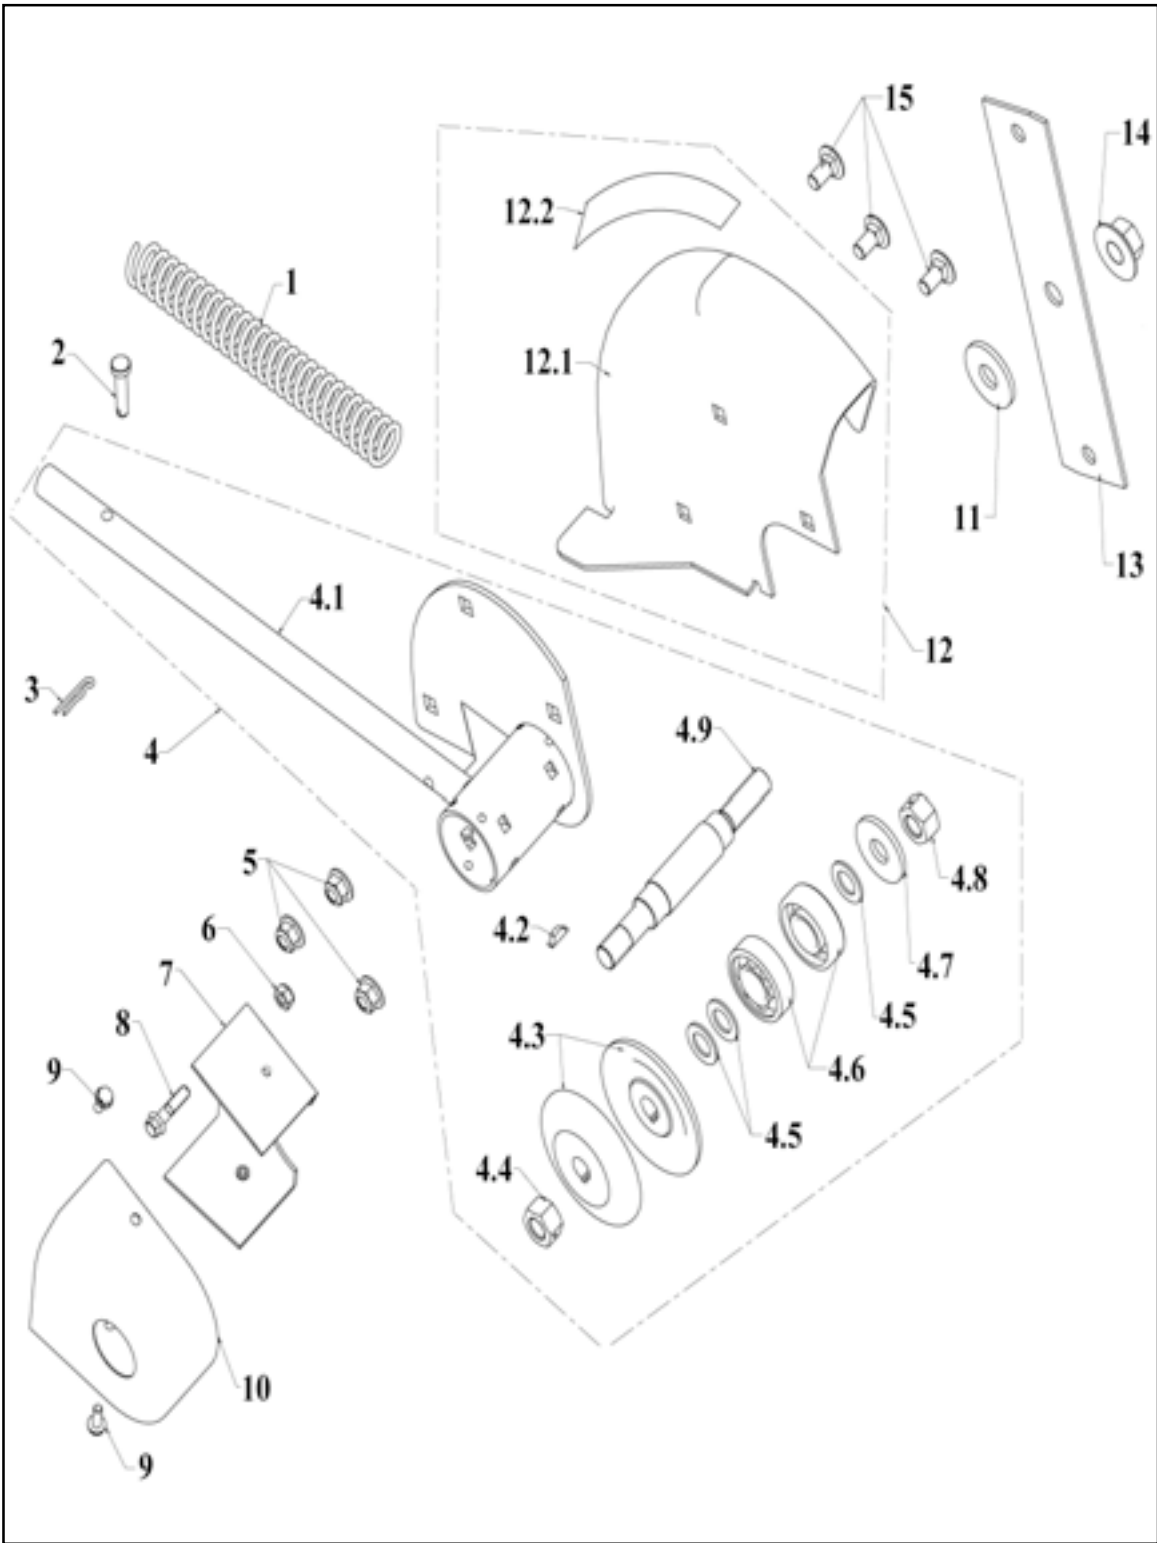

Top Level Assembly

REF. NO.	DESCRIPTION	PART NO.	QTY
1	Handle Assembly	SEE PAGE 9	1
2	Frame Assembly	SEE PAGE 5	1
3	Belt, Edger	A100493	1
4	Blade Arm Assembly	SEE PAGE 7	1
5	Engine Top-Level Assembly	SEE PAGE 4	1

Engine – Top Level Assembly

REF. NO.	DESCRIPTION	PART NO.	QTY
1	Bolt, M8X66	A100443	2
2	Cover, Engine Pulley	A101012	1
3	Spacer, Sleeve	A100442	2
4	Bolt, M8*1-20	A100444	1
5	Spring Washer 8	A100445	1
6	Flatwasher	A100446	1
7	Pulley, Half "V"	A100447	2
8	Engine Sub-level Assy w/ Labels	A100438	1
8.1	Engine Sub-Level Assembly	SEE PAGE XXX	1
8.2	Oil Hang Tag - Fuel Tank	A101015	1
8.3	Oil Hang Tag - Oil Dipstick	A100979	1

Frame Assembly

Frame Assembly

REF. NO.	DESCRIPTION	PART NO.	QTY
1	Rear Axle	A101374	1
2	Frame Sub-Assembly	A101381	1
2.1	Label, Warning	A101383	1
2.2	Label, Oil Fill	A101019	1
2.3	Frame	FOR REF	1
3	Tire & Rim	A101384	3
4	Flatwasher	A100497	4
5	E-Clip	A101385	4
6	Spacer, Sleeve	A101386	1
7	Bracket, Front Wheel	A101375	1
8	Spring Washer	A101376	1
9	Bolt, M8X60	A101377	1
10	Spacer, Plastic	A101378	1
11	Spacer, Sleeve	A101379	1
12	Front Axle	A101380	1
13	Bolt, M8X20	A100705	4
14	Nut, M8	A100450	1
15	Deflector, Rubber	A100468	1
16	Bolt, M5X12	A100472	3
17	Spacer, Sleeve	A101382	1

Blade Arm Assembly

Blade Arm Assembly

REF. NO.	DESCRIPTION	PART NO.	QTY
1	Spring	A100507	1
2	Pin, Blade Arm	A101388	1
3	Cotter Pin	A100452	1
4	Drive Shaft Assembly	A101390	1
4.1	Blade Arm	A101391	1
4.2	Key	A100499	1
4.3	Pulley, Half "V"	A100989	2
4.4	Nut, M12X1.25	A100492	1
4.5	Flatwasher	A100497	3
4.6	Bearing, 6203-2RS	A100498	2
4.7	Flatwasher	A100502	1
4.8	Nut, M12X1.25	A100496	1
4.9	Drive Shaft	A100500	1
5	Nut, M8	A100450	3
6	Nut, M6	A100791	1
7	Guide, Belt	A101387	1
8	Bolt, M6X25	A100495	1
9	Bolt, M5X12	A100472	2
10	Cover, Quill Pulley	A101123	1
11	Flatwasher	A100502	1
12	Blade Guard Assembly	A101124	1
12.1	Blade Guard	FOR REF	1
12.2	Label, Blade Danger	A100993	1
13	Blade, Edger	A101389	1
14	Nut, M12X1.25	A100704	1
15	Bolt, Carriage	A100504	3