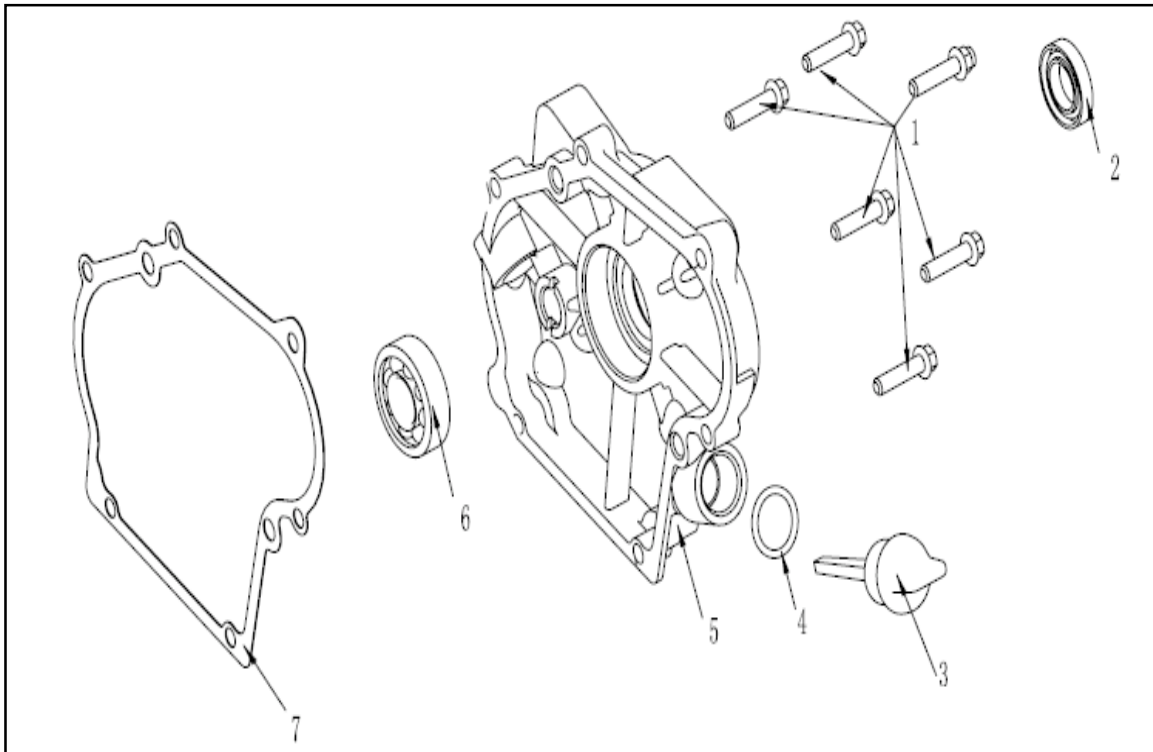

Crankcase Cover Assembly

REF. NO.	DESCRIPTION	PART NO.	QTY
1	Bolt	A100715	6
2	Oil Seal	A100653	1
3	Dipstick	A100997	1
4	Oil Seal, dipstick	A100651	1
5	Cover, Crankcase	A100716	1
6	Bearing	A100720	1
7	Gasket, Crankcase	A100650	1