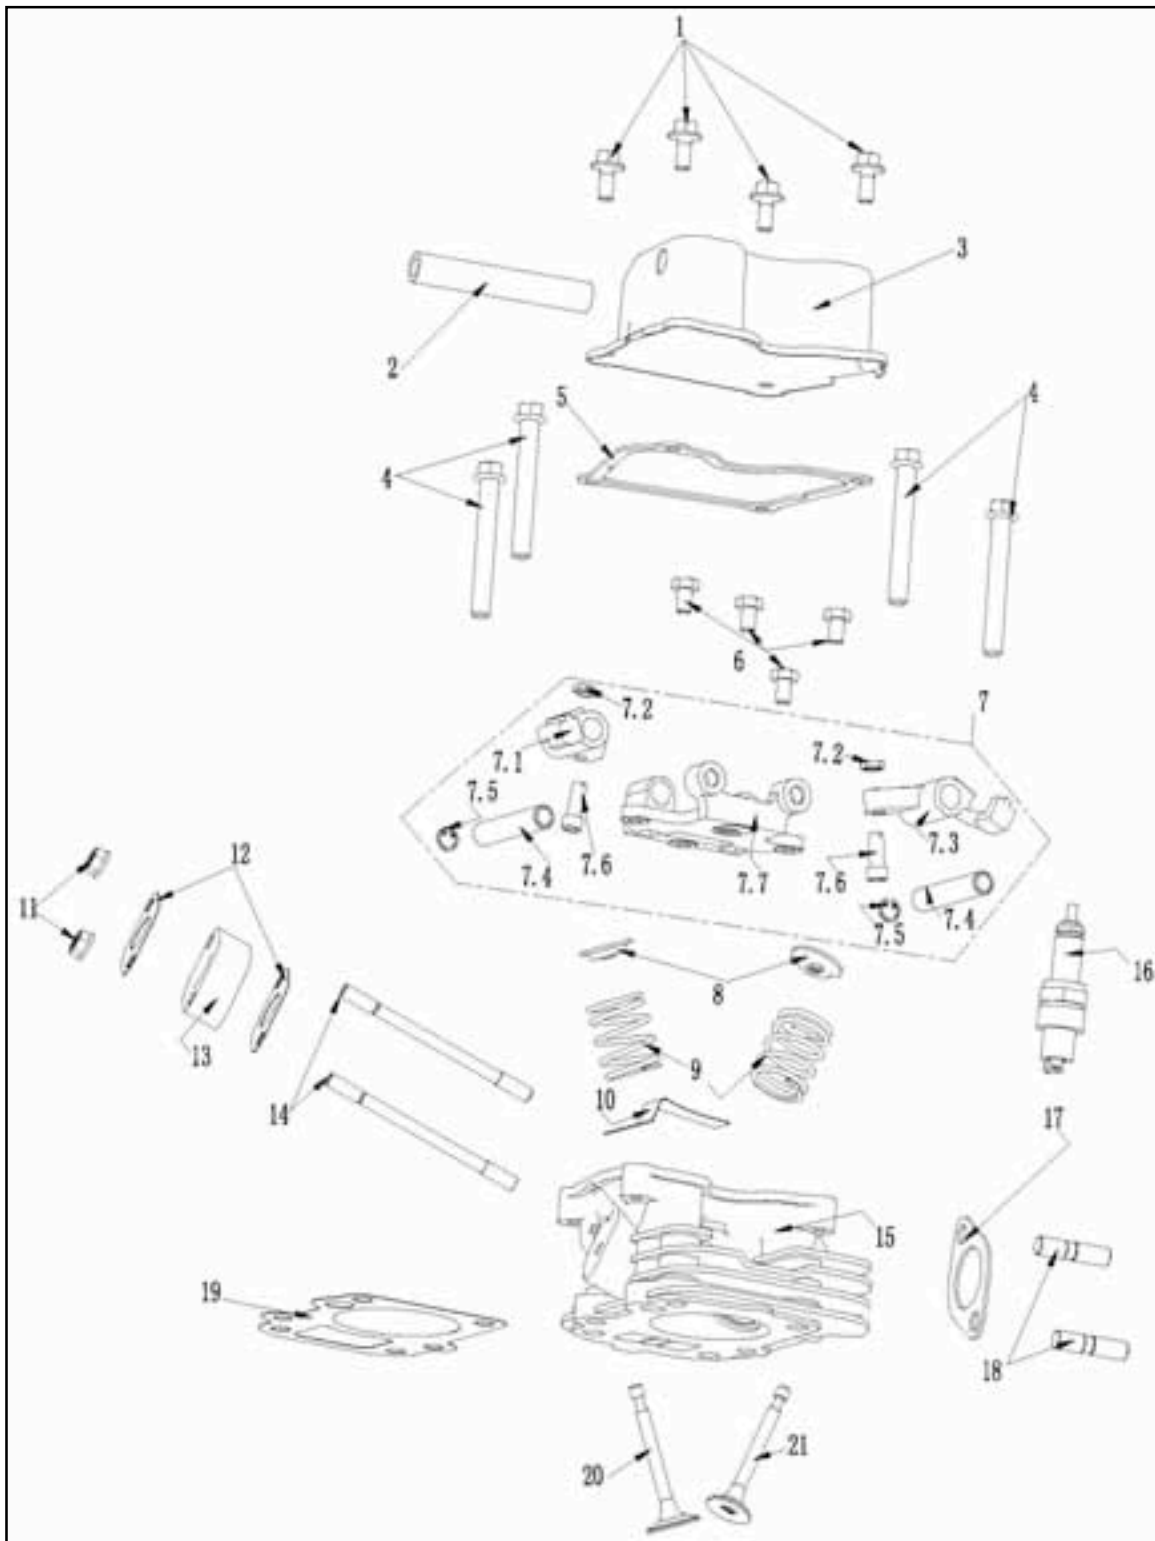

Cylinder Head Assembly

Cylinder Head Assembly

REF. NO.	DESCRIPTION	PART NO.	QTY
1	Bolt	A100610	4
2	Breather Tube	A100642	1
3	Cylinder Head Cover	A100645	1
4	Bolt, Cylinder Head	A100731	4
5	Gasket, Cylinder Head Cover	A100646	1
6	Bolt	A100754	4
7	Rocker Arm Assembly	A100738	1
7.1	Left Arm	For Reference Only	1
7.2	Adjusting Nut, Valve Clearance	For Reference Only	2
7.3	Right Arm	For Reference Only	1
7.4	Rocker Shaft	For Reference Only	2
7.5	Retaining Ring	For Reference Only	2
7.6	Adjusted Stud, Valve Clearance	For Reference Only	2
7.7	Rocker Bracket	For Reference Only	1
8	Upper Retainer, Door Spring	A100746	2
9	Spring, Valve	A100747	2
10	Retainer Intake Door Spring	A100749	1
11	Nut	A100734	2
12	Gasket, Inlet Pipe	A100648	2
13	Spacer, Heat insulating	A100647	1
14	Bolt, Intake Pipe	A100733	2
15	Cylinder Head	A100732	1
16	Spark Plug	A100643	1
17	Gasket, Exhaust Pipe	A100644	1
18	Bolt, Exhaust Pipe	A100735	2
19	Gasket, Cylinder Head	A100649	1
20	Valve, Intake	A100751	1
21	Valve, Exhaust	A100748	1