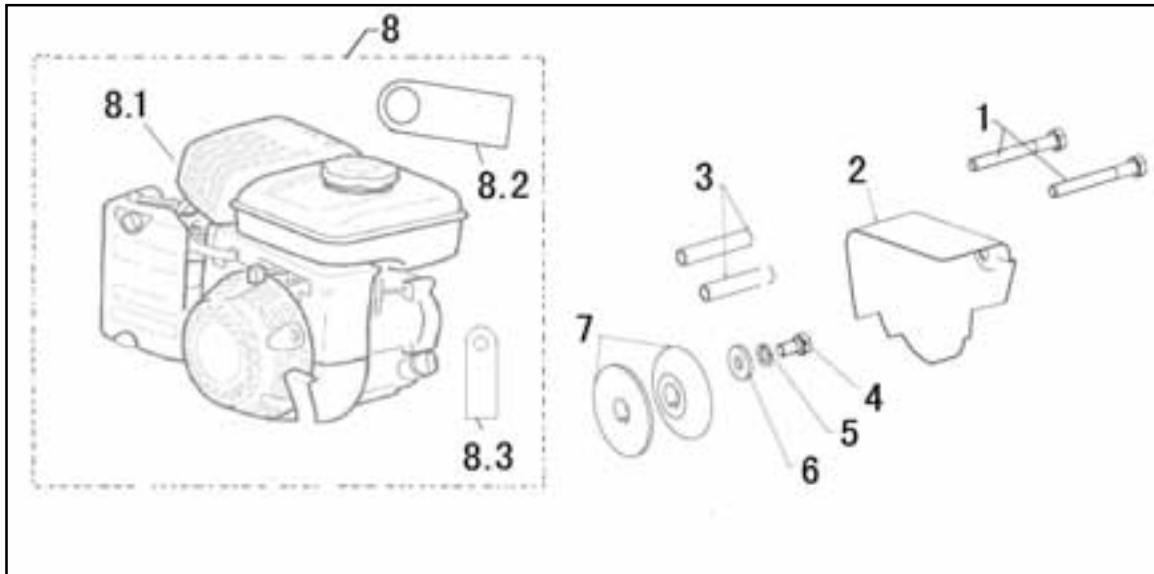

Powermate

ILLUSTRATED PARTS BOOK

4-Cycle Lawn Edger

P-WLE-0799-F2N

Table of Contents

Top Level Assembly	3
Engine – Top Level Assembly	4
Frame Assembly	5
Blade Arm Assembly	7
Handle Assembly	9
Engine – Sub Level Assembly	11
Piston / Connecting Rod Assembly	13
Crankcase Cover Assembly	14
Crankshaft Assembly	15
Air Filter Assembly	16
Carburetor Assembly	17
Centrifugal Assembly	18
Fly Wheel Assembly	19
Fuel Tank Assembly	20
Muffler Assembly	21
Engine Side Assembly	23
Cylinder Head Assembly	25
Crankcase Assembly	27

Top Level Assembly

REF. NO.	DESCRIPTION	PART NO.	QTY
1	Handle Assembly	SEE PAGE 9	1
2	Frame Assembly	SEE PAGE 5	1
3	Belt, Edger	A100493	1
4	Blade Arm Assembly	SEE PAGE 7	1
5	Engine Top-Level Assembly	SEE PAGE 4	1

Engine – Top Level Assembly

REF. NO.	DESCRIPTION	PART NO.	QTY
1	Bolt, M8X66	A100443	2
2	Cover, Engine Pulley	A101012	1
3	Spacer, Sleeve	A100442	2
4	Bolt, M8*1-20	A100444	1
5	Spring Washer 8	A100445	1
6	Flatwasher	A100446	1
7	Pulley, Half "V"	A100447	2
8	Engine Sub-level Assy w/ Labels	A100438	1
8.1	Engine Sub-Level Assembly	SEE PAGE XXX	1
8.2	Oil Hang Tag - Fuel Tank	A101015	1
8.3	Oil Hang Tag - Oil Dipstick	A100979	1

Frame Assembly

Frame Assembly

REF. NO.	DESCRIPTION	PART NO.	QTY
1	Rear Axle	A101374	1
2	Frame Sub-Assembly	A101381	1
2.1	Label, Warning	A101383	1
2.2	Label, Oil Fill	A101019	1
2.3	Frame	FOR REF	1
3	Tire & Rim	A101384	3
4	Flatwasher	A100497	4
5	E-Clip	A101385	4
6	Spacer, Sleeve	A101386	1
7	Bracket, Front Wheel	A101375	1
8	Spring Washer	A101376	1
9	Bolt, M8X60	A101377	1
10	Spacer, Plastic	A101378	1
11	Spacer, Sleeve	A101379	1
12	Front Axle	A101380	1
13	Bolt, M8X20	A100705	4
14	Nut, M8	A100450	1
15	Deflector, Rubber	A100468	1
16	Bolt, M5X12	A100472	3
17	Spacer, Sleeve	A101382	1