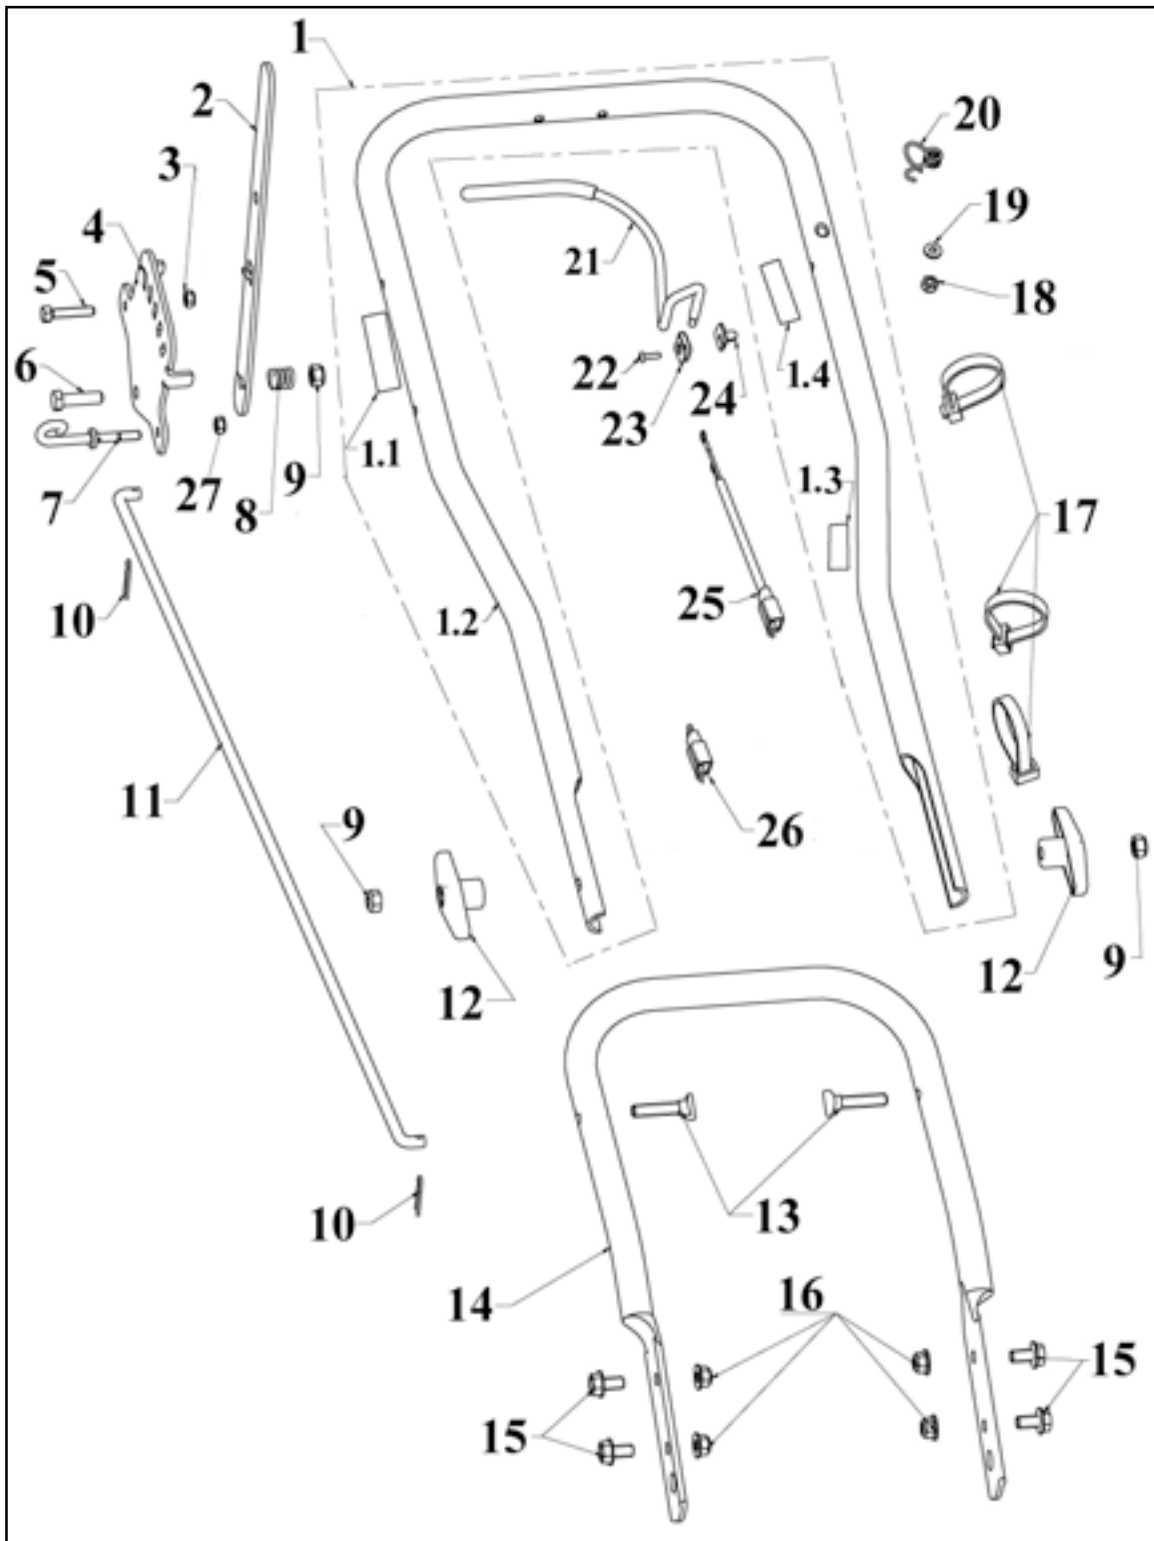

Handle Assembly

Handle Assembly

REF. NO.	DESCRIPTION	PART NO.	QTY
1	Upper Handle Assembly	A101392	1
1.1	Label, Cutting Depth	A101395	1
1.2	Upper Handle	FOR REF	1
1.3	Label, Wire Warning	A101035	1
1.4	Label, Start/Stop	A101398	1
2	Depth Adjust Lever	A101399	1
3	Nut, M6	A100791	1
4	Depth Selector Plate	A101400	1
5	Bolt, M6X32	A100528	1
6	Bolt, M8X30	A100709	1
7	Guide, Rope	A100521	1
8	Spring, Compression	A100527	1
9	Nut, M8	A100710	3
10	Hair Pin	A100533	2
11	Control Rod	A101393	1
12	Knob, Wing	A101125	2
13	Bolt	A100523	2
14	Lower Handle	A101394	1
15	Bolt, M8X16	A100458	4
16	Nut, M8	A100450	4
17	Cable Tie	A100522	3
18	Nut, M5	A100517	1
19	Flatwasher	A100793	1
20	Torsion Spring	A101396	1
21	Start Lever	A101397	1
22	Screw, ST3.5X12.7	A100518	1
23	Clip, Grounding	A100519	1
24	Insulator, Operator Control	A100516	1
25	Flameout Wire	A101051	1
26	Grounding Terminal	A101037	1
27	Nut, 1/4-20	A100707	1