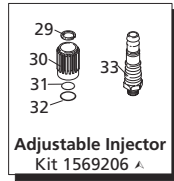

Repair Kits

Pos	Code	Description	Qty	Pos	Code	Description	Qty	4/B	Legend
1	1981780	Adjusting knob	1	38	1540580	Injector body 3/8" G (221 in/lbs) 023	1	4/B	4/B+ID
2	1980470	Adjusting screw M6x20	1	39	1540610	Injector body 3/8" G NPT (221 in/lbs) 02	1	For ●	For ■
3	1980300	Nut M6	1	40	1540620	Injector body 3/8" G NPT (221 in/lbs) 023	1	AR20821	AR20888
4	1980390	Brass adjusting cap	1	41	1540300	Nut	1	AR21036	AR21037
5	1980220	Spring plate	2	42	1540180	Discharge fitting 3/8" G (221 in/lbs)	1	AR21158	AR21038
6	1271070	Spring	1	43	1540500	Discharge fitting 3/8" NPT (221 in/lbs)	1		AR21040
7	1080041	Upper piston	1	44	1540280	By-pass housing Aluminum 1/2" G	1		
8	1080070	Roll pin	2	45	1540480	By-pass housing Aluminum 1/2" NPT	1		
9	1080401	Back-up ring	1	46	1540470	By-pass housing Brass 1/2" G	1		
10	1080250	O-Ring 07.66x1.78	1	47	1540440	By-pass housing Brass 1/2" NPT	1		
12	1980210	Piston guide	(132 in/lbs) 1	48	1540630	O-Ring 023.47x2.62	1		
13	740290	O-Ring 014x1.78	1	49	880270	O-Ring 017.17x1.78	1		
14	800560	O-Ring 08.73x1.78	1		2260420	Inlet bolt 1/2" G (354 in/lbs)	1		
15	880830	O-Ring 015.54x2.62	1		1540750	Inlet bolt w/ 1/8 input point	1		
16	1271170	Back-up ring	1		480440	O-Ring 017.13x2.62	1		
17	1080190	O-Ring 02.90x1.78	2		1540050	Inlet fitting G	1		
18	1271160	Lower piston	1		1560640	Inlet fitting NPT	1		
19	1980200	Valve seat	1		1981770	Adjusting knob plug	1		
20	1470210	O-Ring 09x1	1						
21	1540272	Outlet bolt 3/8" G - Brass (265 in/lbs)	1						
22	390080	O-Ring 011.91x2.62	2						
23	1540510	Valve housing	1						
24	1140450	O-Ring 020.24x2.62	1						
25	1460430	O-Ring 04x2.5	1						
26	1540170	Shutter valve	1						
27	1080091	Spring	1						
28	394280	O-Ring 012.42x1.78	1						
29	1560660	Snap ring	1						
30	1560680	Detergent regulating knob	1						
31	480560	O-Ring 06.75x1.78	1						
32	800560	O-Ring 08.73x1.78	1						
33	1560650	Hose barb (adjustable) (35 in/lbs)	1						
34	1560490	Hose barb (fixed) (35 in/lbs)	1						
35	480480	O-Ring 04.48x1.78	1						
36	1250280	Ball	1						
37	1560520	Spring	1						
	1540570	Injector body 3/8" G 02	1						