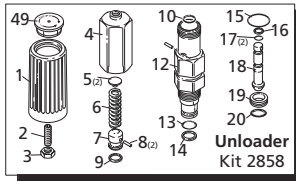

Repair Kits

Pos	Code	Description	Qty	Pos	Code	Description	Qty	4/B	Legend
1	1981780	Adjusting knob	1	38	1540580	Injector body 3/8" G (221 in/lbs) 023	1	4/B	4/B+ID
2	1980470	Adjusting screw M6x20	1	39	1540610	Injector body 3/8" G NPT (221 in/lbs) 02	1	For ●	For ■
3	1980300	Nut M6	1	40	1540620	Injector body 3/8" G NPT (221 in/lbs) 023	1	AR20821	AR20888
4	1980390	Brass adjusting cap	1	41	1540300	Nut	1	AR21036	AR21037
5	1980220	Spring plate	2	42	1540180	Discharge fitting 3/8" G (221 in/lbs)	1	AR21158	AR21038
6	1271070	Spring	1	43	1540500	Discharge fitting 3/8" NPT (221 in/lbs)	1		AR21040
7	1080041	Upper piston	1	44	1540280	By-pass housing Aluminum 1/2" G	1		
8	1080070	Roll pin	2	45	1540480	By-pass housing Aluminum 1/2" NPT	1		
9	1080401	Back-up ring	1	46	1540470	By-pass housing Brass 1/2" G	1		
10	1080250	O-Ring 07.66x1.78	1	47	1540440	By-pass housing Brass 1/2" NPT	1		
12	1980210	Piston guide	(132 in/lbs) 1	48	1540630	O-Ring 023.47x2.62	1		
13	740290	O-Ring 014x1.78	1	49	880270	O-Ring 017.17x1.78	1		
14	800560	O-Ring 08.73x1.78	1		2260420	Inlet bolt 1/2" G (354 in/lbs)	1		
15	880830	O-Ring 015.54x2.62	1		1540750	Inlet bolt w/ 1/8 input point	1		
16	1271170	Back-up ring	1		480440	O-Ring 017.13x2.62	1		
17	1080190	O-Ring 02.90x1.78	2		1540050	Inlet fitting G	1		
18	1271160	Lower piston	1		1560640	Inlet fitting NPT	1		
19	1980200	Valve seat	1		1981770	Adjusting knob plug	1		
20	1470210	O-Ring 09x1	1						
21	1540272	Outlet bolt 3/8" G - Brass (265 in/lbs)	1						
22	390080	O-Ring 011.91x2.62	2						
23	1540510	Valve housing	1						
24	1140450	O-Ring 020.24x2.62	1						
25	1460430	O-Ring 04x2.5	1						
26	1540170	Shutter valve	1						
27	1080091	Spring	1						
28	394280	O-Ring 012.42x1.78	1						
29	1560660	Snap ring	1						
30	1560680	Detergent regulating knob	1						
31	480560	O-Ring 06.75x1.78	1						
32	800560	O-Ring 08.73x1.78	1						
33	1560650	Hose barb (adjustable) (35 in/lbs)	1						
34	1560490	Hose barb (fixed) (35 in/lbs)	1						
35	480480	O-Ring 04.48x1.78	1						
36	1250280	Ball	1						
37	1560520	Spring	1						
	1540570	Injector body 3/8" G 02	1						