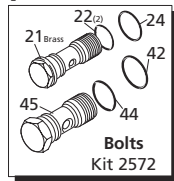

Repair Kits

Pos	Code	Description	Qty	Pos	Code	Description	Qty	4/B	Legend
1	1981780	Adjusting knob	1	38	1540580	Injector body 3/8" G (221 in/lbs) 023	1	4/B	4/B+ID
2	1980470	Adjusting screw M6x20	1	39	1540610	Injector body 3/8" G NPT (221 in/lbs) 02	1	For ●	For ■
3	1980300	Nut M6	1	40	1540620	Injector body 3/8" G NPT (221 in/lbs) 023	1	AR20821	AR20888
4	1980390	Brass adjusting cap	1	41	1540300	Nut	1	AR21036	AR21037
5	1980220	Spring plate	2	42	1540180	Discharge fitting 3/8" G (221 in/lbs)	1	AR21158	AR21038
6	1271070	Spring	1	43	1540500	Discharge fitting 3/8" NPT (221 in/lbs)	1		AR21040
7	1080041	Upper piston	1	44	1540280	By-pass housing Aluminum 1/2" G	1		
8	1080070	Roll pin	2	45	1540480	By-pass housing Aluminum 1/2" NPT	1		
9	1080401	Back-up ring	1	46	1540470	By-pass housing Brass 1/2" G	1		
10	1080250	O-Ring 07.66x1.78	1	47	1540440	By-pass housing Brass 1/2" NPT	1		
12	1980210	Piston guide	(132 in/lbs) 1	48	1540630	O-Ring 023.47x2.62	1		
13	740290	O-Ring 014x1.78	1	49	880270	O-Ring 017.17x1.78	1		
14	800560	O-Ring 08.73x1.78	1		2260420	Inlet bolt 1/2" G (354 in/lbs)	1		
15	880830	O-Ring 015.54x2.62	1		1540750	Inlet bolt w/ 1/8 input point	1		
16	1271170	Back-up ring	1		480440	O-Ring 017.13x2.62	1		
17	1080190	O-Ring 02.90x1.78	2		1540050	Inlet fitting G	1		
18	1271160	Lower piston	1		1560640	Inlet fitting NPT	1		
19	1980200	Valve seat	1		1981770	Adjusting knob plug	1		
20	1470210	O-Ring 09x1	1						
21	1540272	Outlet bolt 3/8" G - Brass (265 in/lbs)	1						
22	390080	O-Ring 011.91x2.62	2						
23	1540510	Valve housing	1						
24	1140450	O-Ring 020.24x2.62	1						
25	1460430	O-Ring 04x2.5	1						
26	1540170	Shutter valve	1						
27	1080091	Spring	1						
28	394280	O-Ring 012.42x1.78	1						
29	1560660	Snap ring	1						
30	1560680	Detergent regulating knob	1						
31	480560	O-Ring 06.75x1.78	1						
32	800560	O-Ring 08.73x1.78	1						
33	1560650	Hose barb (adjustable) (35 in/lbs)	1						
34	1560490	Hose barb (fixed) (35 in/lbs)	1						
35	480480	O-Ring 04.48x1.78	1						
36	1250280	Ball	1						
37	1560520	Spring	1						
	1540570	Injector body 3/8" G 02	1						