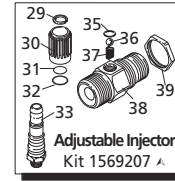

Repair Kits

Pos	Code	Description	Qty	Pos	Code	Description	Qty	4/B	Legend
1	1981780	Adjusting knob	1	38	1540580	Injector body 3/8" G (221 in/lbs) 023	1	4/B	4/B+ID
2	1980470	Adjusting screw M6x20	1	39	1540610	Injector body 3/8" G NPT (221 in/lbs) 02	1	For ●	For ■
3	1980300	Nut M6	1	40	1540620	Injector body 3/8" G NPT (221 in/lbs) 023	1	AR20821	AR20888
4	1980390	Brass adjusting cap	1	41	1540300	Nut	1	AR21036	AR21037
5	1980220	Spring plate	2	42	1540180	Discharge fitting 3/8" G (221 in/lbs)	1	AR21158	AR21038
6	1271070	Spring	1	43	1540500	Discharge fitting 3/8" NPT (221 in/lbs)	1		AR21040
7	1080041	Upper piston	1	44	1540280	By-pass housing Aluminum 1/2" G	1		
8	1080070	Roll pin	2	45	1540480	By-pass housing Aluminum 1/2" NPT	1		
9	1080401	Back-up ring	1	46	1540470	By-pass housing Brass 1/2" G	1		
10	1080250	O-Ring 07.66x1.78	1	47	1540440	By-pass housing Brass 1/2" NPT	1		
12	1980210	Piston guide	(132 in/lbs) 1	48	1540630	O-Ring 023.47x2.62	1		
13	740290	O-Ring 014x1.78	1	49	880270	O-Ring 017.17x1.78	1		
14	800560	O-Ring 08.73x1.78	1		2260420	Inlet bolt 1/2" G (354 in/lbs)	1		
15	880830	O-Ring 015.54x2.62	1		1540750	Inlet bolt w/ 1/8 input point	1		
16	1271170	Back-up ring	1		480440	O-Ring 017.13x2.62	1		
17	1080190	O-Ring 02.90x1.78	2		1540050	Inlet fitting G	1		
18	1271160	Lower piston	1		1560640	Inlet fitting NPT	1		
19	1980200	Valve seat	1		1981770	Adjusting knob plug	1		
20	1470210	O-Ring 09x1	1						
21	1540272	Outlet bolt 3/8" G - Brass (265 in/lbs)	1						
22	390080	O-Ring 011.91x2.62	2						
23	1540510	Valve housing	1						
24	1140450	O-Ring 020.24x2.62	1						
25	1460430	O-Ring 04x2.5	1						
26	1540170	Shutter valve	1						
27	1080091	Spring	1						
28	394280	O-Ring 012.42x1.78	1						
29	1560660	Snap ring	1						
30	1560680	Detergent regulating knob	1						
31	480560	O-Ring 06.75x1.78	1						
32	800560	O-Ring 08.73x1.78	1						
33	1560650	Hose barb (adjustable) (35 in/lbs)	1						
34	1560490	Hose barb (fixed) (35 in/lbs)	1						
35	480480	O-Ring 04.48x1.78	1						
36	1250280	Ball	1						
37	1560520	Spring	1						
	1540570	Injector body 3/8" G 02	1						