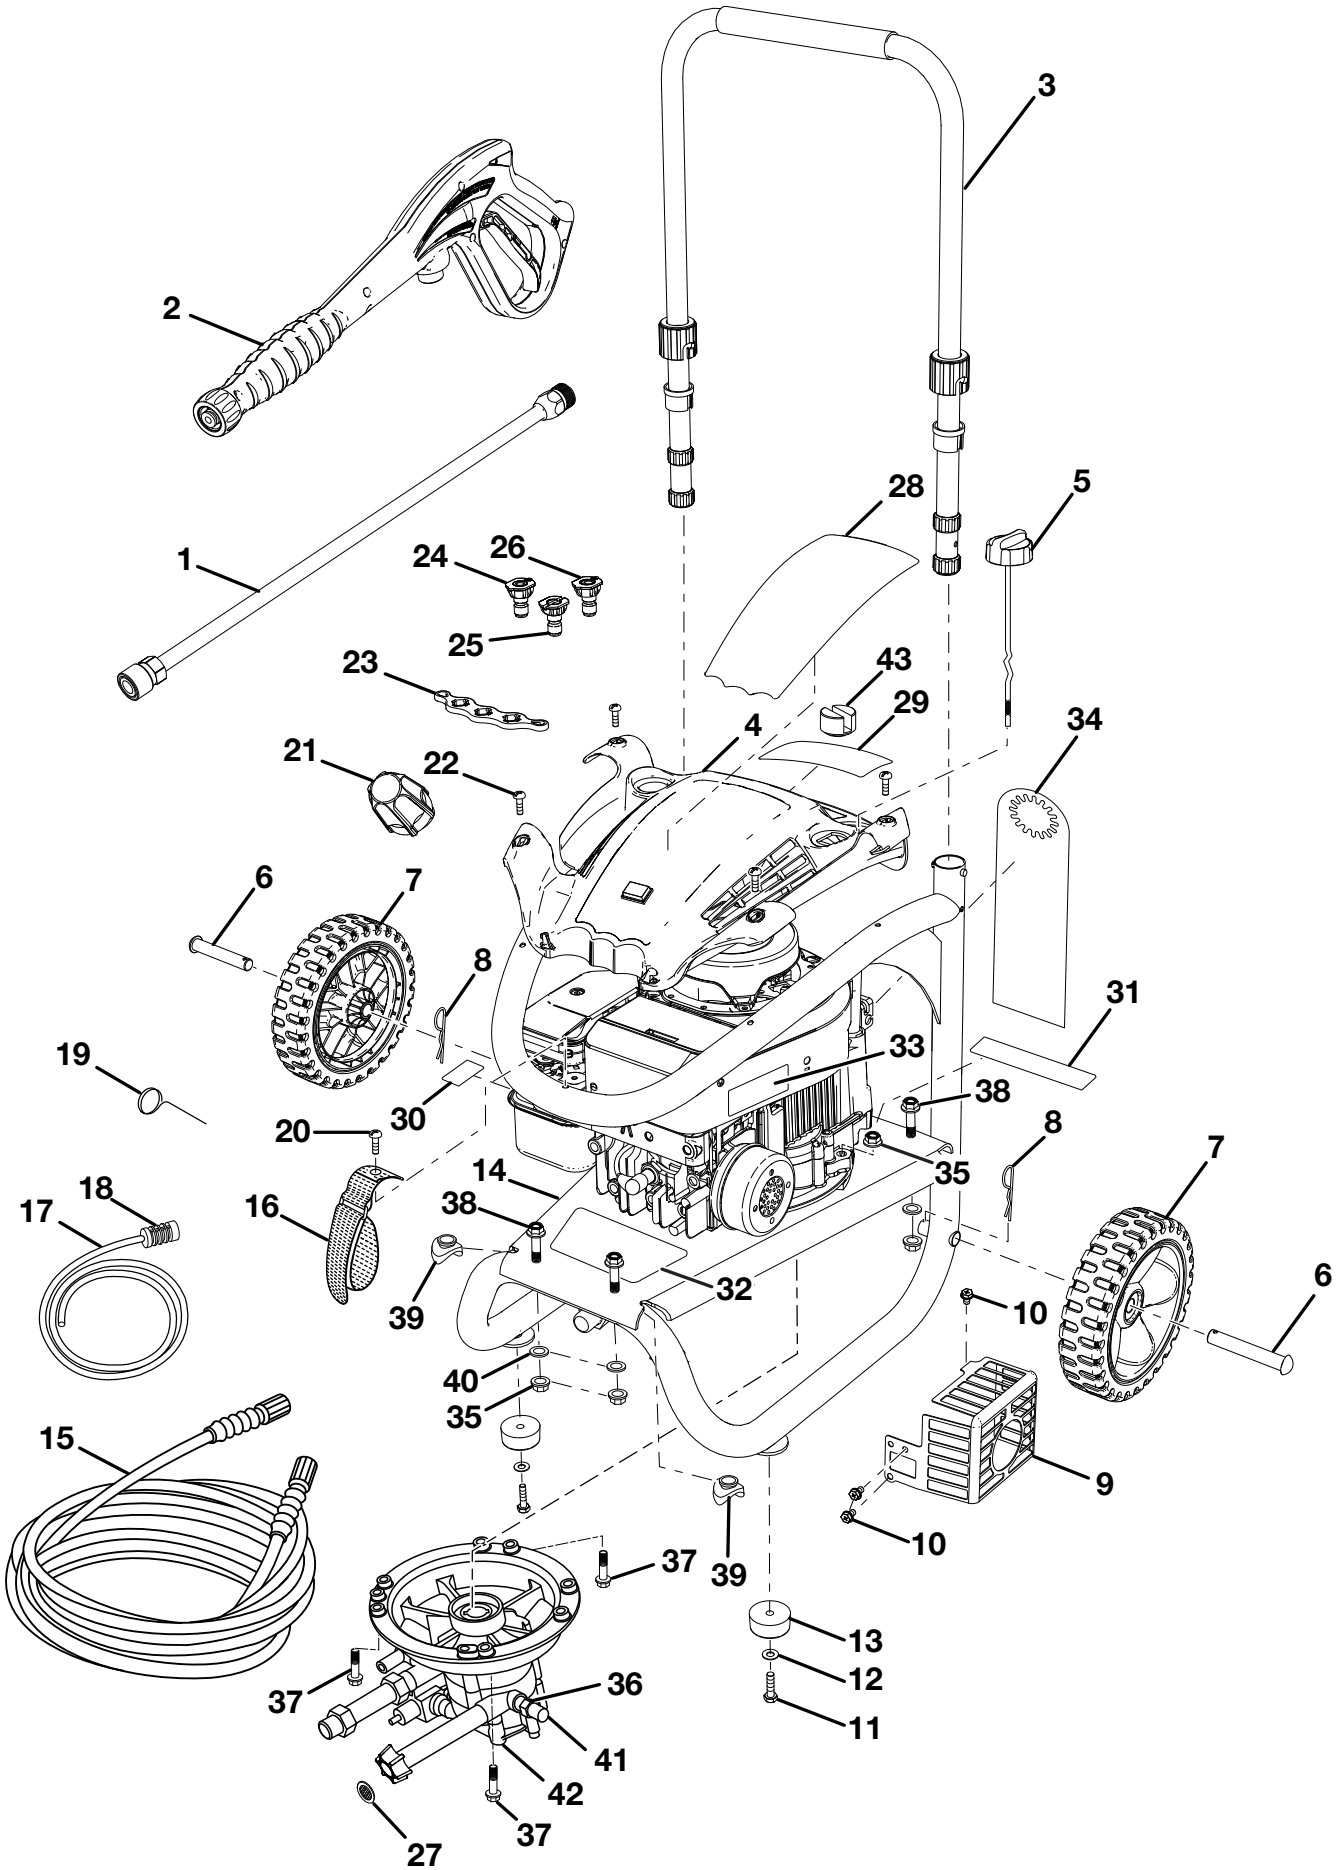

HUSKY PRESSURE WASHER – MODEL NO. HU80520

HUSKY PRESSURE WASHER – MODEL NO. HU80520

The model number will be found on a plate attached to frame. Always mention the model number in all correspondence regarding your **PRESSURE WASHER** or when ordering replacement parts.

PARTS LIST

KEY NO.	PART NUMBER	DESCRIPTION	QTY.
1	308494001	Spray Wand Extension.....	1
2	308413001	Spray Wand	1
3	308415001	Handle Assembly	1
4	308661001	Engine Shroud Assembly.....	1
5	308658001	Oil cap / Dipstick	1
6	620490001	Axle.....	2
7	308603001	Wheels	2
8	678238001	Hitch Pin	2
9	638323001	Muffler Cover	1
10	660991001	* Screw (M5 x 8 mm).....	3
11	660738001	Bolt (1/4-20 x 3/4 in. Hex Hd.).....	2
12	638128003	Washer, 1/4 in.	2
13	561454001	Rubber Foot.....	2
14	308471001	Frame.....	1
15	308414001	High Pressure Hose	1
16	308652002	Hook and Loop Strap	1
17	561399001	Injection Hose	1
18	518391001	Injection Hose Filter	1
19	678148002	Nozzle Cleaning Tool	1
20	660733003	* Screw (12-14).....	1
21	308728001	Fuel Cap	1
22	660956001	* Screw (12-14 x 15 mm).....	4
23	518384001	Nozzle Holder	1
24	678303001	Nozzle, 0° (Red)	1
25	678304001	Nozzle, 25° (Green)	1
26	678152001	Nozzle, Detergent (Black)	1
27	308662001	Filter Screen (not shown)	1
28	940719001	Logo Label.....	1
29	940617005	Quick Start Guide Label.....	1
30	940660008	Gas / Prime Label	1
31	940678002	Data Label.....	1
32	940660014	Danger Label.....	1
33	940680002	Hot Surface Warning Label.....	1
34	961030001	Hangtag Label	1
35	678189001	Nut (M8)	7
36	678169001	Thermal Relief Valve.....	1
37	660969001	Bolt (M8 X 50 mm)	3
38	660969002	Bolt (M8 X 52 mm)	4
39	561474001	Arc Isolator.....	4
40	638128002	Washer (5/16 Flat).....	4
41	518470001	Plastic TRV Spout	1
42	308653001	Pump	1
43	561386001	Wand Holder	1
44	678041002	3/16 in. Output Shaft Key (Not shown).....	1
45	308663001	O-Ring Kit (not shown).....	1
	983000868	Operator's Manual	
	983000868R	Repair sheet (Rev:01)	
	03-29-06		

* STANDARD HARDWARE ITEM — MAY BE PURCHASED LOCALLY