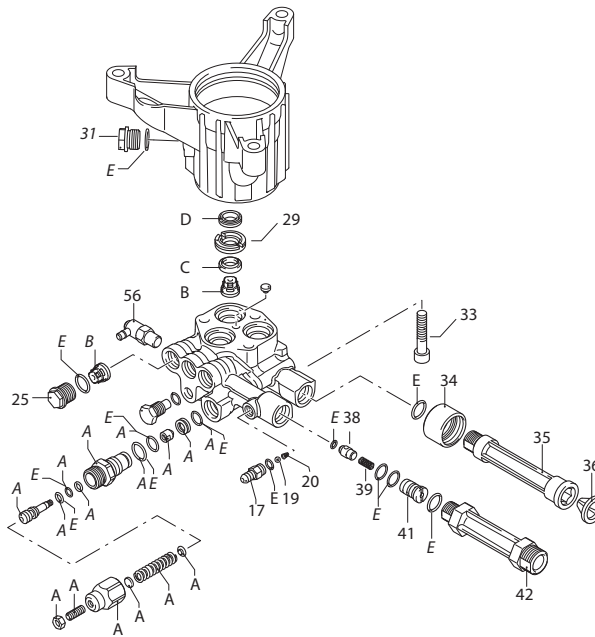

# Pump Parts Manual

REF. #	Part #	QTY	Description
17	1000002663	1	HOSE NIPPLE
19	OK16630111	1	BALL
20	OK16630112	1	SPRING
25	10000026629	3	CAP, VALVE RM BLK
29	0H95650133	3	BUSHING
31	10000026682	1	PLUG 3/8"
33	10000026682	3	SCREW M8X40 (221in/lbs)
34	10000026712	1	SUCTION FITTING
35	10000026685	1	SUCTION EXTENSION (221in/lbs)
36	10000026675	1	FILTER
38	10000026676	1	SHUTTER W/OUT ORING
39	100000026687	1	SPRING
41	0J93750109	1	INJECTOR
42	10000026688	1	OUTLET EXTENSION (221in/lbs)
56	0H9570	1	THERMAL RELIEF VALVE

REF. #	Part #	Description
A	0H95650116	KIT - UNLOADER
B	0H95650110	KIT - VALVES
C	0H95650113	KIT - WATER SEALS
D	0H95650112	KIT - OIL SEALS
E	0H95650114	KIT - O-RINGS