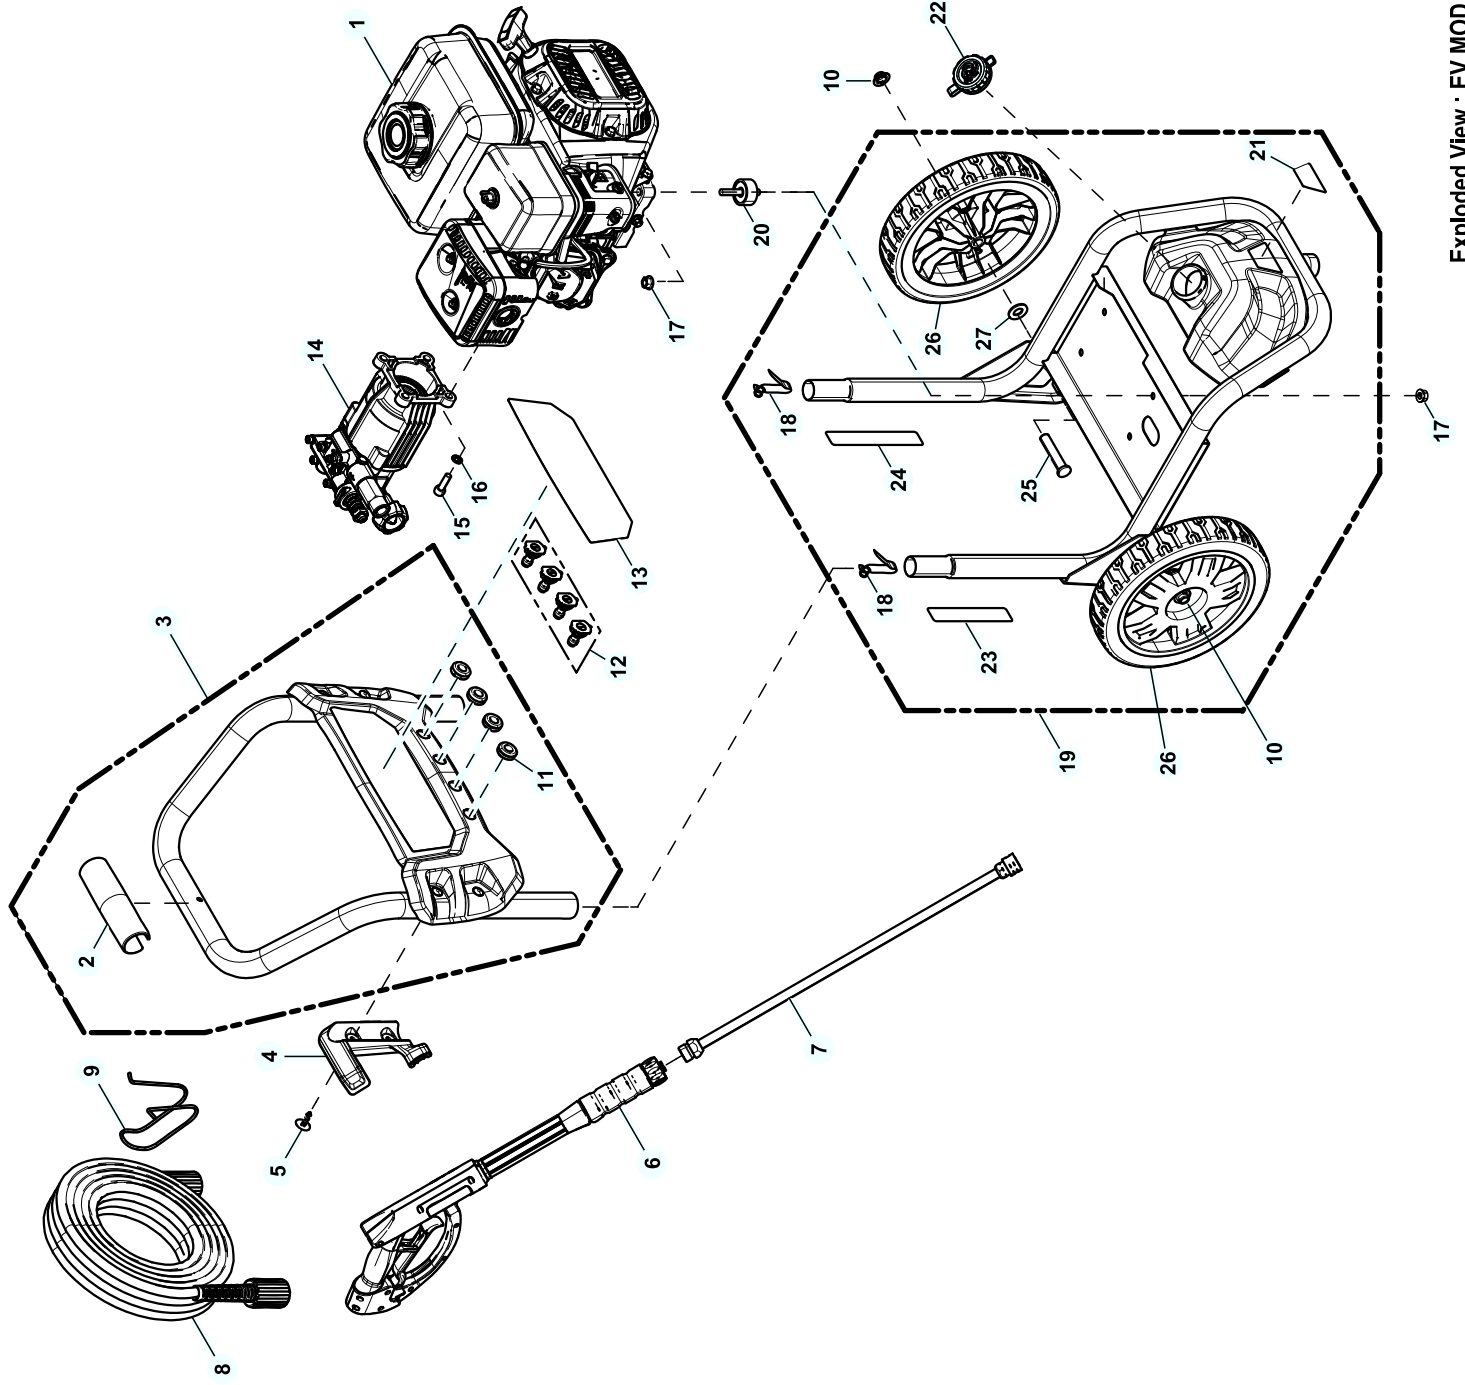

GROUP EV

EXPLODED VIEW: EV MOD PLTFRM 2900PSI**DRAWING #: 10000045894****GROUP EV**

ITEM	PART#	QTY.	DESCRIPTION
1	0K8430	1	ENGINE
2	0L4739	1	HANDLE C-GRIP
3	10000012847	1	HANDLE KIT PW RESI NO DECAL
4	0L4738	1	HOLSTER GUN
5	0J1449	2	FASTENER RIBBED SHANK CHRSTM T
6	0H9642A	1	GUN ASSEMBLY
7	0H9640	1	LANCE ASSY-20" LONG
8	0K0921	1	HOSE 25'X1/4" W/M22 CONN
9	0J3052	1	HOOK-HOSE
10	0K9974	2	PUSH NUT
11	0J3079	4	GROMMET-NOZZLE
12	0H9617A	1	KIT-NOZZLE
13	10000045893	1	DECAL NOZZLE BILLBOARD 2900
14	10000037099	1	PUMP AXIAL
15	0J3315	4	SCREW SHC M8-1.25X25 C8.8 ZP
16	G092479	4	WASHER LOCK M8 RIBBED
17	G067989	8	NUT HEX FL WHIZ M8-1.25
18	0G5442	2	SNAP BUTTON
19	10000027441	1	CRADLE KIT
20	G021217	4	VIB MOUNT
21	0L2091	1	DECAL NO NOT USE BLEACH
22	0K4078A	1	CAP CHEM TANK W/HOSE CUTOUT
23	0J3374	1	DECAL QUICK START
24	0K6007	1	DECAL QUICK START
25	10000021533	2	PIN AXLE
26	0J6276	2	WHEEL
27	G0G22704	2	WASHER
28	10000044632	1	HOSE CHEMICAL WITH FILTER (NOT SHOWN)