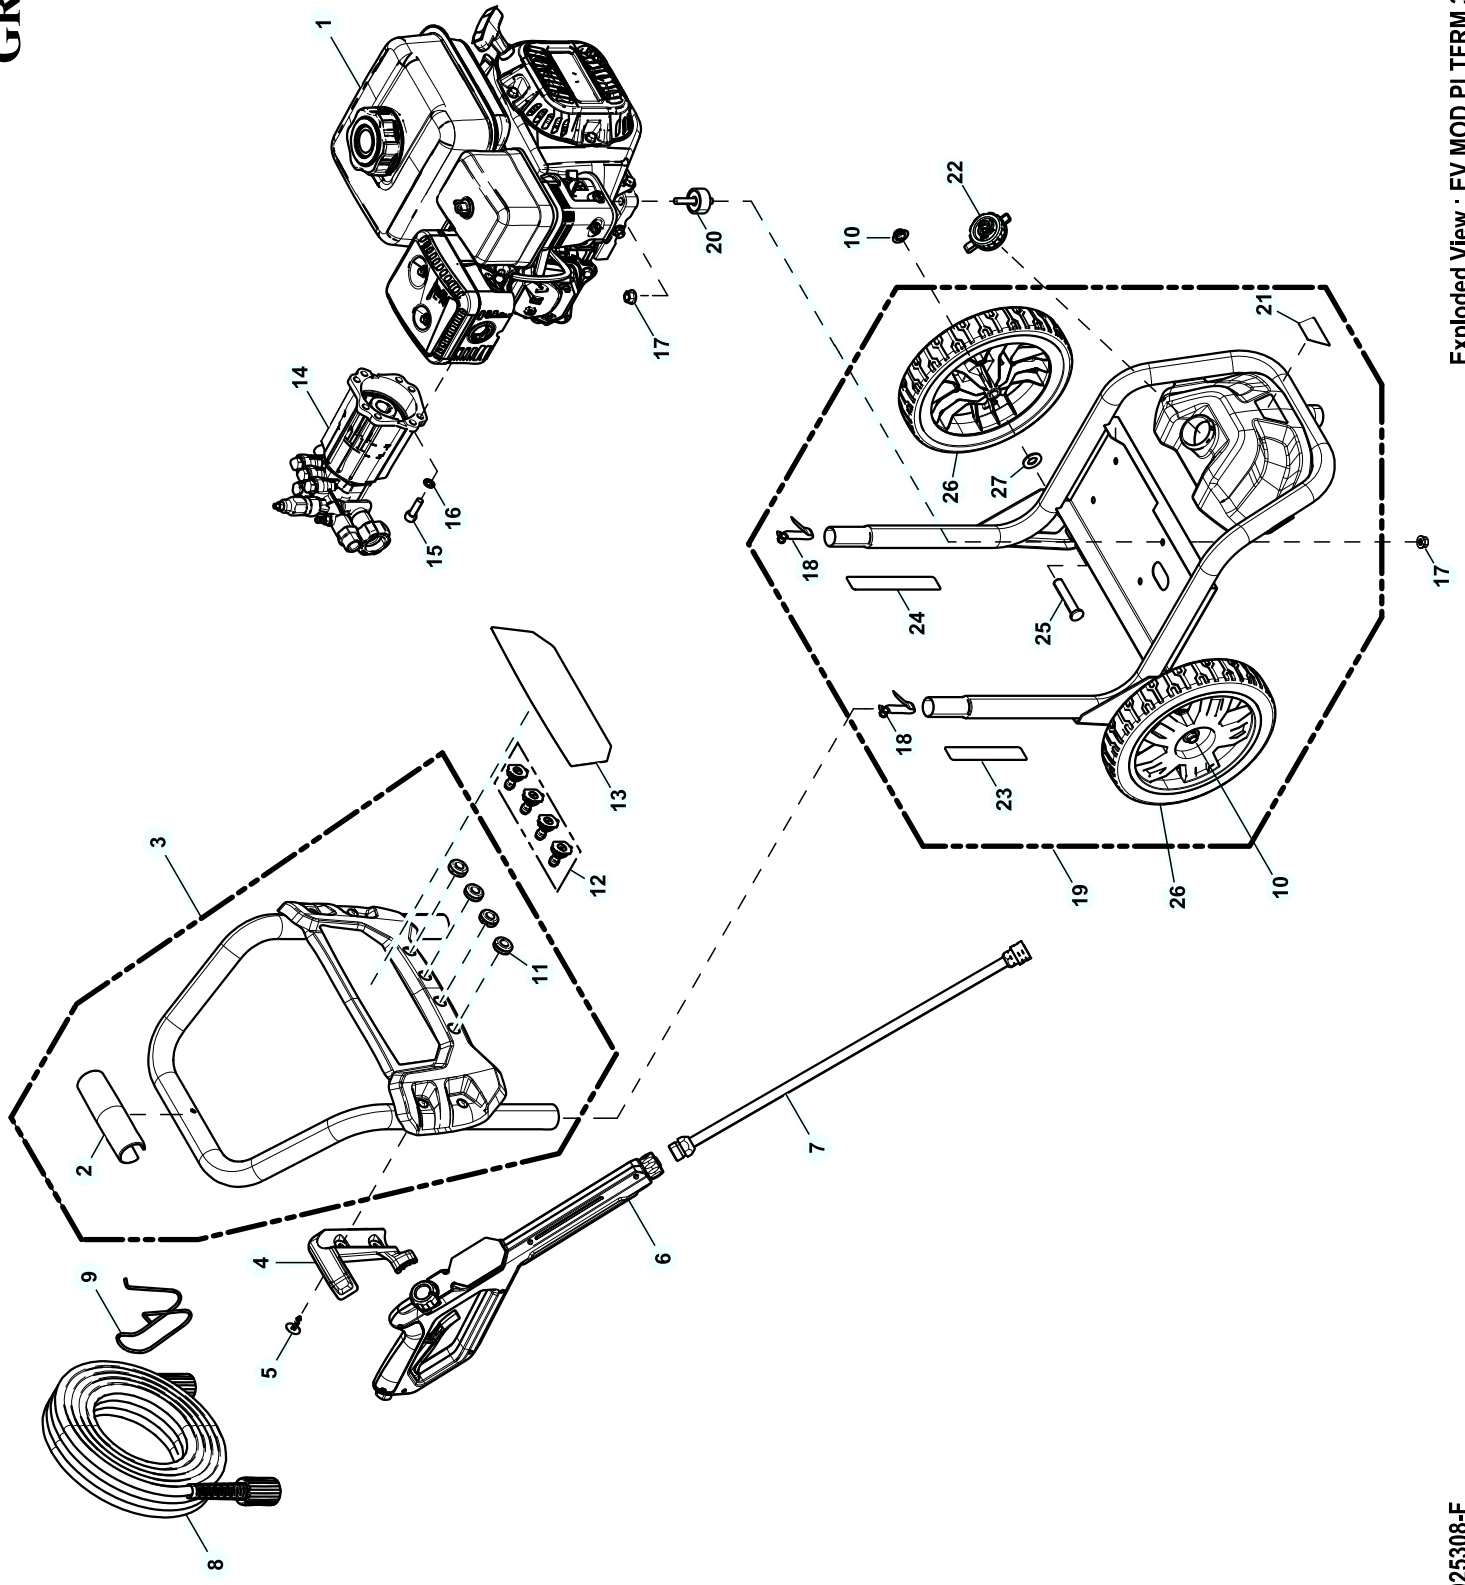

GROUP EV

EXPLODED VIEW: EV MOD PLTFRM 3100PSI**DRAWING #: 0L6564****GROUP EV**

ITEM	PART#	QTY.	DESCRIPTION
1	0K8430	1	ENGINE
2	0L4739	1	HANDLE C-GRIP
3	10000012847	1	HANDLE KIT PW RESI NO DECAL
4	0L6431	1	HOLSTER GUN
5	0J1449	2	FASTENER RIBBED SHANK CHRSTM T
6	10000009382	1	GUN VP M22 ORANGE WITH ICONS
7	0H9640	1	LANCE ASSY-20" LONG
8	0K0921	1	HOSE 25'X1/4" W/M22 CONN
9	0J3052	1	HOOK-HOSE
10	0K9974	2	PUSH NUT 1/2
11	0J3079	4	GROMMET-NOZZLE
12	0H9617S	1	KIT-NOZZLE
13	0L4740	1	DECAL NOZZLE BILLBOARD 3100
14	0K1663	1	PUMP AXIAL
15	0J3315	4	SCREW SHC M8-1.25X25 C8.8 ZP
16	G092479	4	WASHER LOCK M8 RIBBED
17	G067989	8	NUT HEX FL WHIZ M8-1.25
18	0G5442	2	SNAP BUTTON
19	10000027441	1	CRADLE KIT 6821 6822 6823
20	G021217	4	VIB MOUNT
21	0L2091	1	DECAL NO NOT USE BLEACH
22	0K4078A	1	CAP CHEM TANK W/HOSE CUTOUT
23	0J3374	1	DECAL QUICK START
24	0K6007	1	DECAL QUICK START
25	10000021533	2	PIN AXLE
26	0J6276	2	WHEEL 10 X 1.75X0.5 DIA
27	G022304	2	WASHER