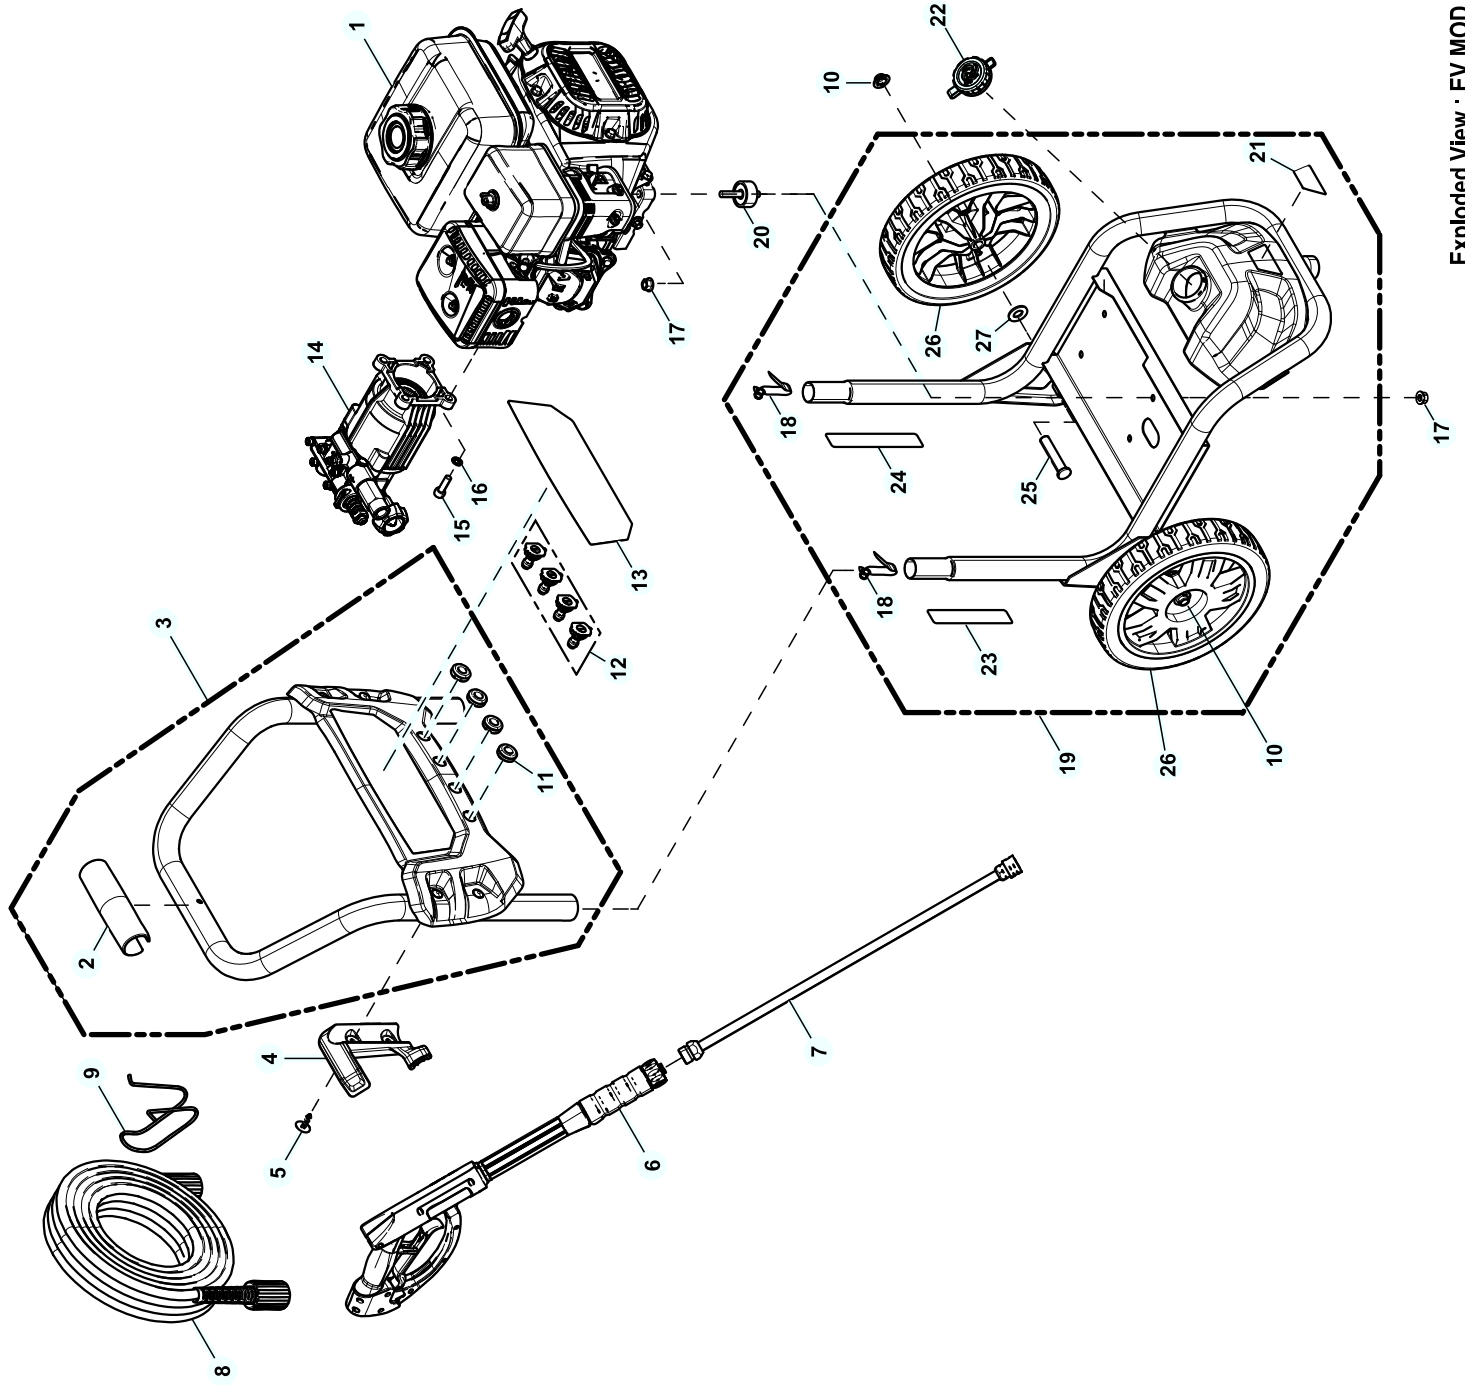

GROUP EV

EXPLODED VIEW: EV MOD PLTFRM 2900PSI**DRAWING #: 10000045894****GROUP EV**

ITEM	PART#	QTY.	DESCRIPTION
1	0K8430	1	ENGINE
2	0L4739	1	HANDLE C-GRIP
3	10000012847	1	HANDLE KIT PW RESI NO DECAL
4	0L4738	1	HOLSTER GUN
5	0J1449	2	FASTENER RIBBED SHANK CHRSTM T
6	0H9642A	1	GUN ASSEMBLY
7	0H9640	1	LANCE ASSY-20" LONG
8	0K0921	1	HOSE 25'X1/4" W/M22 CONN
9	0J3052	1	HOOK-HOSE
10	0K9974	2	PUSH NUT
11	0J3079	4	GROMMET-NOZZLE
12	10000042074	1	KIT-NOZZLE
13	10000045893	1	DECAL NOZZLE BILLBOARD 2900
14	10000037099	1	PUMP AXIAL
15	0J3315	4	SCREW SHC M8-1.25X25 C8.8 ZP
16	G092479	4	WASHER LOCK M8 RIBBED
17	G067989	8	NUT HEX FL WHIZ M8-1.25
18	0G5442	2	SNAP BUTTON
19	10000027441	1	CRADLE KIT
20	G021217	4	VIB MOUNT
21	0L2091	1	DECAL NO NOT USE BLEACH
22	0K4078A	1	CAP CHEM TANK W/HOSE CUTOUT
23	0J3374	1	DECAL QUICK START
24	0K6007	1	DECAL QUICK START
25	10000021533	2	PIN AXLE
26	0J6276	2	WHEEL
27	G0G22704	2	WASHER
28	10000044632	1	HOSE CHEMICAL WITH FILTER (NOT SHOWN)