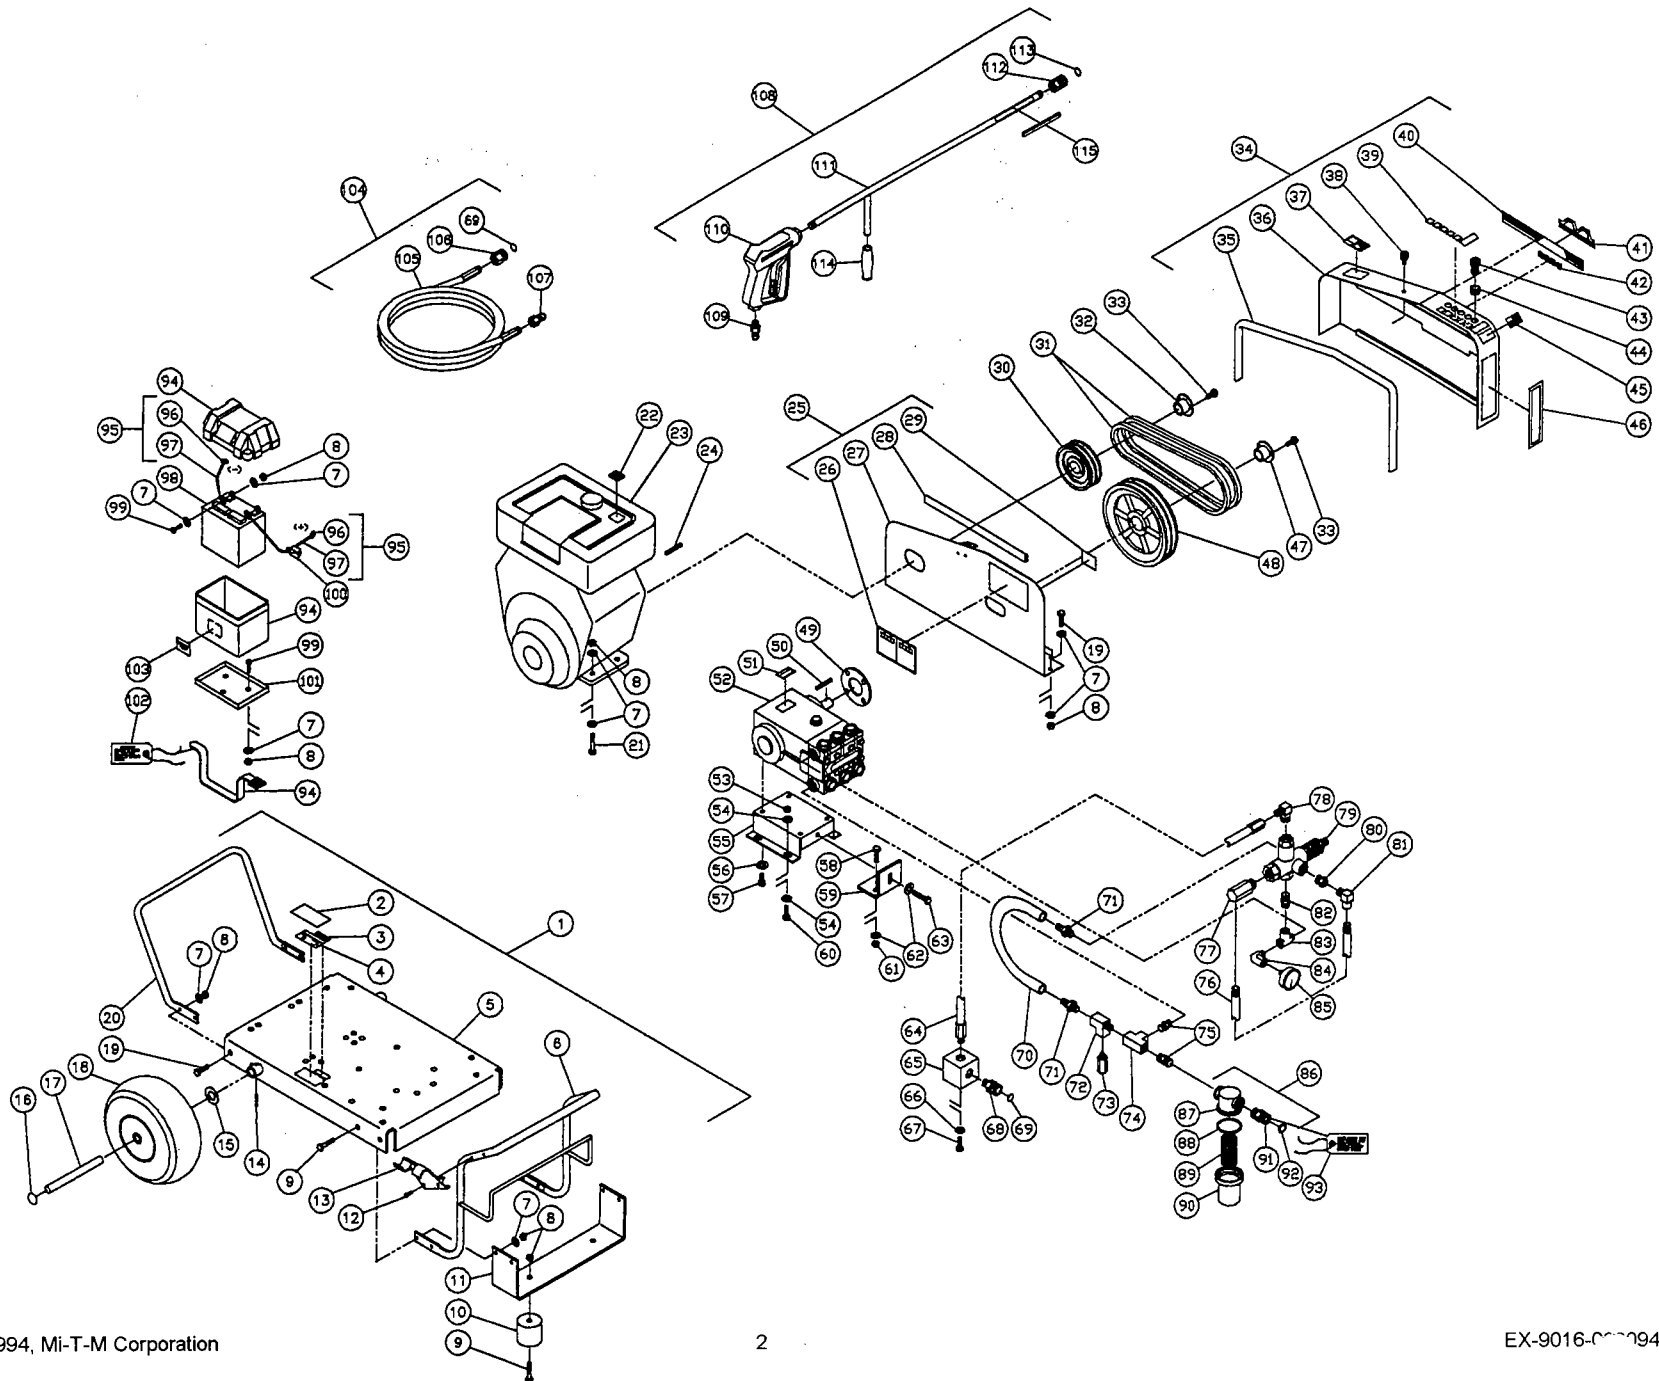

FRAME ASSEMBLY FOR CW-3255-3MV0

FRAME ASSEMBLY FOR CW-3255-3MV0											
REF #	DESCRIPTION	PART #	QTY	REF #	DESCRIPTION	PART #	QTY	REF #	DESCRIPTION	PART #	QTY
1	Base Plate Assembly (5-20)	851-0235	1	41	Decal-Mi-T-M Logo	62-0086	1	77	Easy Start Valve	22-0146	1
2	Decal-Clear Laminate	34-0210	1	42	Decal-White Die Cut: 3255	34-0365	1	78	Elbow	24-0074	1
3	Decal-Cold Water Serial Number	N/A	1	43	Spray Nozzles			79	Unloader	8-0270	1
4	Decal-Silver Sticker	34-0075	1		00055	18-0035	1	80	Hex Reducer	23-0056	1
5	Base Plate	5-0078	1		15055	18-0041	1	81	Elbow	23-0237	1
6	Handle-Front	7-0101	1		25055	18-0062	1	82	Hex Nipple	24-0024	1
7	Washer	28-0003	30		40055	18-0132	1	83	Tee	23-0058	2
8	Locknut	30-0157	22	44	Grommet	33-0001	5	84	Elbow	24-0004	1
9	Bolt	27-0068	6	45	American Flag	34-0521	1	85	Pressure Gauge	22-0107	1
10	Isolator	14-0008	2	46	Operating Instructions	34-0499	1	86	Strainer Complete (87-92)	19-0057	1
11	Underbracket	13-0042	1	47	Bushing	9-0017	1	87	Strainer Cap	19-0058	1
12	Screw	27-3062	2	48	Sheave	10-0040	1	88	Strainer Gasket	26-0160	1
13	Wand holder-Plastic	62-0085	1	49	Isolator-Pump	33-0202	1	89	Strainer Steel Screen	19-0059	1
14	Roll Pin	43-0002	1	50	Key-with pump	43-0028	1	90	Strainer Bowl	19-0060	1
15	Washer	28-0008	2	51	Pump I.D. #3-0011	34-0393	1	91	Garden Hose Swivel	23-0095	1
16	Hub Cap	33-0018	2	52	Pump	3-0011	1	92	Garden Hose Gasket	26-0001	1
17	Axle	20-0008	1	53	Locknut	30-0161	4	93	Tag-Water Supply Inlet	34-0097	1
18	Wheel	14-0006	2	54	Washer	28-0030	8	94	Battery Box	33-0092	1
19	Bolt	27-0067	8	55	Pump Bracket	5-0101	1	95	Battery Cable Assembly (96, 97)	851-0082	2
20	Handle-Rear	7-0111	1	56	Washer-with pump	29-0055	4	96	Battery Terminal	32-0044	2
21	Bolt	27-0070	4	57	Bolt-with pump	27-8471	4	97	Battery Cable (Negative) 15"	32-0062	1
22	Decal-Caution: Allow to Cool	34-0588	1	58	Bolt	27-0118	2		Battery Cable (Positive) 15"	32-0062	1
23	Engine-16.0 HP Vanguard Electric	1-0056	1	59	Brace Tightener	13-0003	1	98	Battery	32-0058	1
24	Key	43-0078	1	60	Bolt	27-0166	4	99	Bolt	27-0066	4
25	Beltguard Back Assembly (26-29)	851-0215	1	61	Locknut	30-0159	2	100	Battery Cable Cover	33-0004	1
26	Decal-Caution/Warning Statements	34-0498	1	62	Washer	28-0023	3	101	Battery Retainer	20-0264	1
27	Beltguard Back-Medium	6-0063	1	63	Bolt	27-0576	1	102	Tag-Battery	34-0096	1
28	Edging (1" x 13.5")	33-0020	1	64	Hose 3/8" x 17.5"	15-0141	1	103	Decal-Caution: Disconnect Battery	34-0589	1
29	Decal-Warning: Beltguard in Place	34-0575	1	65	Manifold Block	51-0012	1	104	High Pressure Hose Assy. (105-107)	851-0006	1
30	Sheave	10-0025	1	66	Washer	29-0008	2	105	High Pressure Hose 4000 PSI	15-0004	1
31	Belt	11-0011	2	67	Bolt	27-0116	2	106	Quick Connect Socket	17-0004	1
32	Bushing	9-0005	1	68	Quick Connect Socket	17-0029	1	107	Quick Connect Plug	17-0006	1
33	Bolt-with bushing	27-0015	4	69	O-ring	25-0123	2	108	Gun/Wand Assembly (109-112, 114)	851-0095	1
34	Beltguard Cover Assy. (35-41, 44-46)	851-0216	1	70	By-pass Hose	15-0022	1	109	Quick Connect Plug	17-0005	1
35	Edging (1" x 34.5")	33-0020	1	71	Hose Barb	23-0005	2	110	Gun	16-0001	1
36	Beltguard Cover-Medium	6-0064	1	72	Tee	23-0124	1	111	Wand with Handle	16-0120	1
37	Decal-Warning: Muffler Hot	34-0130	1	73	Heat Dump Valve	22-0005	1	112	Quick Connect Socket	17-0001	1
38	Fastener	33-0197	1	74	Tee	23-0043	1	113	O-ring	25-0122	2
39	Decal-Nozzles: 0°, 15°, 25°, 40°	34-0500	1	75	Hex Nipple	23-0012	2	114	Handle Grip	7-0002	1
40	Decal-Mi-T-M Stripe-Large	34-0501	1	76	Hose	15-0140	1	115	Decal-Warning: Risk of Injection	34-0572	1