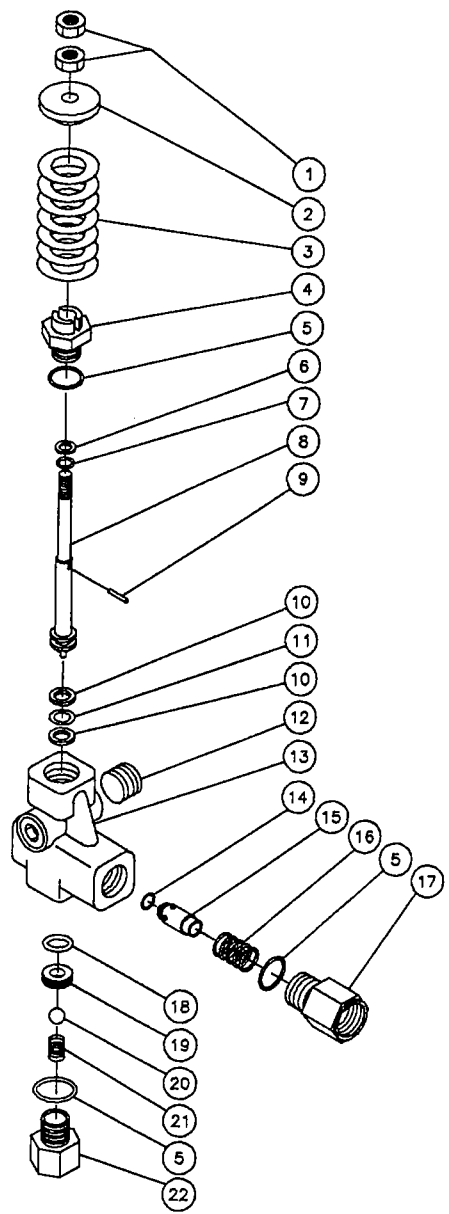

UNLOADER ASSEMBLY (8-0270) FOR CW-3255-3MV0