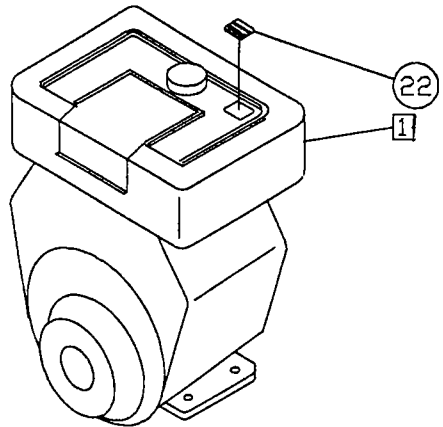

**RECOIL START ON 16 HP VANGUARD FOR
CW-3255-3MV0 (OPTION CX-0029)**

CONVERT ELECTRIC START ENGINE TO RECOIL START ON CW-3255-3MV0 (CX-0029)			
REF #	DESCRIPTION	PART #	QTY.
1	Engine-16 HP Vanguard Recoil Start	1-0068	1

Note: Circled numbers denote items already existing on the unit. See "Frame Assembly" drawing, page 2 of this Parts List for extended reference number placement.