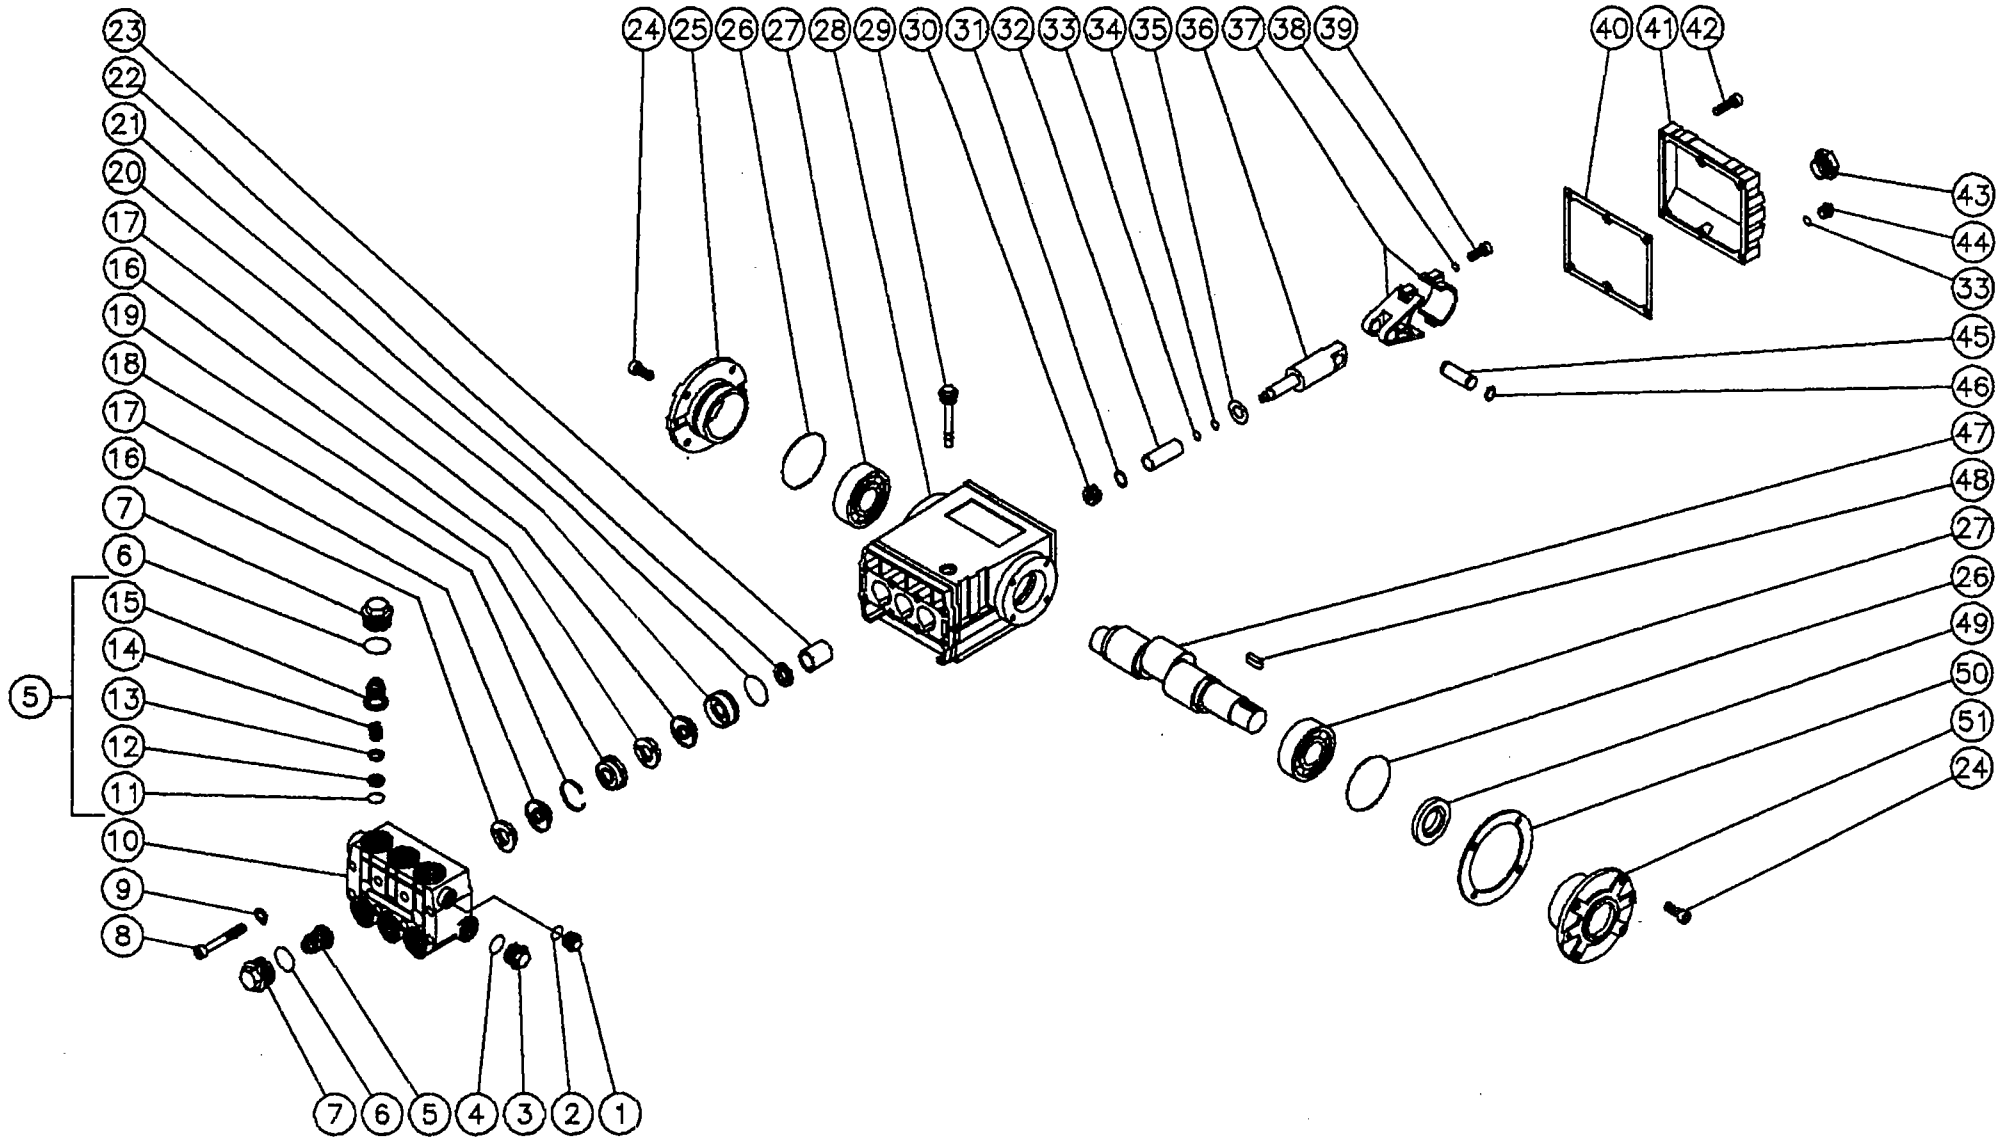

PUMP ASSEMBLY (3-0011) FOR CW-3255-3MV0

PUMP ASSEMBLY (3-0011) FOR CW-3255-3MV0								
REF. #	DESCRIPTION	PART #	QTY.		REF. #	DESCRIPTION	PART #	QTY.
1	Hex Plug	39-0018	1		29	Oil Dipstick	46-0144	1
2	Washer	28-0600	1		30	Piston Nut	46-0069	3
3	Hex Plug	39-0019	1		31	Washer	28-0400	3
4	Washer	28-0601	1		32	Plunger	46-0052	3
5	Valve Assy. (11-15) (See 70-0009)	N/A Sep.	6		33	O-ring	25-0014	4
6	O-ring	25-0012	6		34	Back-up Ring	46-0109	3
7	Valve Plug	39-0021	6		35	Flinger Washer	46-0146	3
8	Bolt	27-8185	8		36	Piston Rod	46-0054	3
9	Lockwasher	28-0210	8		37	Connecting Rod	46-0051	3
10	Pump Manifold 20mm	46-0061	1		38	Lockwasher	29-0154	6
11	O-ring (See 70-0009)	N/A	6		39	Bolt	27-8435	6
12	Valve Seat (See 70-0009)	N/A	6		40	Cover Gasket-Old Style	26-0079	1
13	Valve Plate (See 70-0009)	N/A	6			Cover O-ring-New Style	25-0339	1
14	Valve Spring (See 70-0009)	N/A	6		41	Crankcase Cover-Old Style	46-0065	1
15	Valve Cage (See 70-0009)	N/A	6			Crankcase Cover-New Style	46-0633	1
16	Head Ring (See 852-0010)	N/A	6		42	Bolt	27-8404	5
17	V-Packing (See 852-0010)	N/A	6		43	Oil Level Indicator	46-0114	1
18	Stop Ring Packing (See 852-0010)	N/A	3		44	Hex Plug	39-0017	1
19	Intermediate Ring	46-0067	3		45	Connecting Rod Pin	43-0032	3
20	Adapter	46-0057	3		46	Retaining Ring	46-0103	6
21	O-ring (See 852-0010)	N/A	3		47	Crankshaft	46-0050	1
22	Oil Seal	26-0047	3		48	Key	43-0028	1
23	Bushing	9-0029	3		49	Oil Seal	26-0049	1
24	Bolt	27-8431	8		50	Shim	46-0113	1
25	Crankcase Cover-Closed	46-0336	1		51	Crankcase Cover-Open	46-0296	1
26	O-ring	25-0013	2			Valve Kit (6 each of 11-15)	70-0009	
27	Roller Bearing	48-0012	2			Packing Kit (6 each of 16, 17 and 3 each of 18, 21)	852-0010	
28	Crankcase	46-0047	1