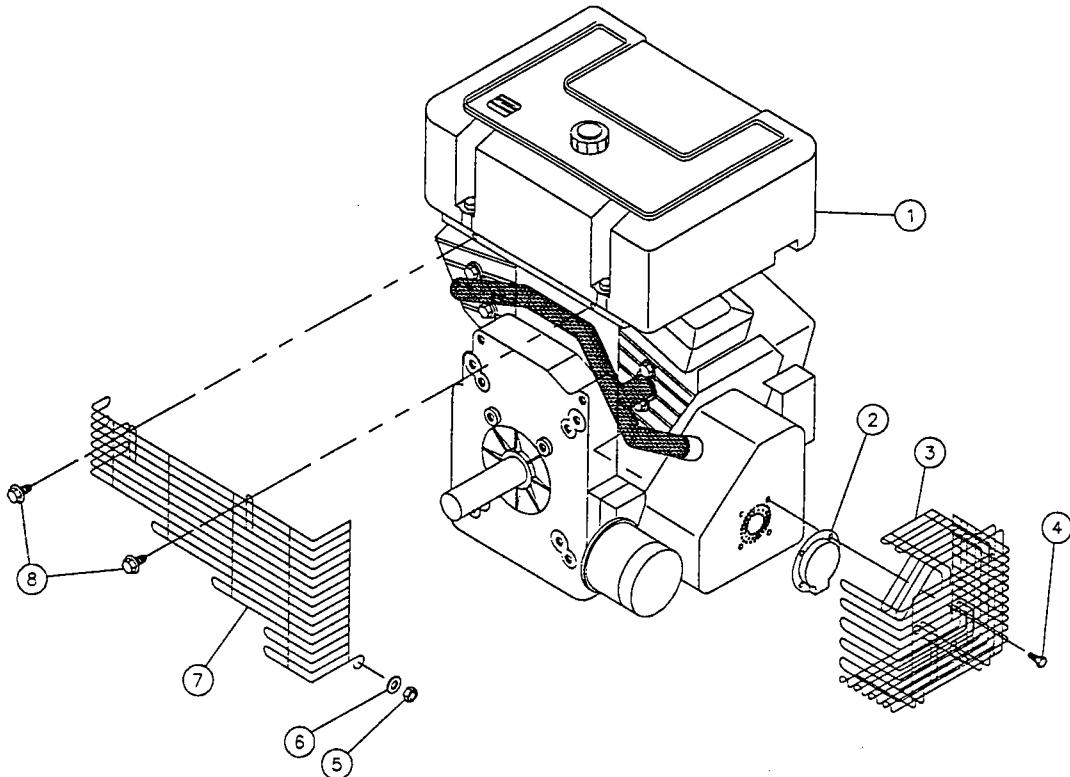

UNLOADER ASSEMBLY (8-0270) FOR CW-3255-3MV0

GUN ASSEMBLY (16-0001) FOR CW-3255-3MV0

UNLOADER ASSEMBLY (8-0270) FOR CW-3255-3MV0			
REF.#	DESCRIPTION	PART #	QTY.
1	Hex Nut	30-7203	2
2	Spring Guide	8-0278	1
3	Spring	49-0111	1
4	Piston Housing	8-0279	1
5	O-ring	25-0189	3
6	Back-up Ring	8-0277	1
7	O-ring	25-0192	1
8	Piston	8-0280	1
9	Pin	43-0059	1
10	Back-up Ring	8-0276	2
11	O-ring	25-0191	1
12	Plug	39-0055	2
13	Valve Housing	8-0275	1
14	O-ring	25-0193	1
15	Check Valve	22-0127	1
16	Spring	49-0058	1
17	Outlet Connection	8-0271	1
18	O-ring	25-0190	1
19	Seat	8-0272	1
20	Ball	8-0273	1
21	Spring	49-0059	1
22	Inlet Connection	8-0274	1
	Unloader Kit (5-7, 10, 11, 14, 18-20)	70-0107	1

GUN ASSEMBLY (16-0001)			
Ref. #	Description	Part #	Qty.
1	Plastic Housing	16-0008	1
2	Screw	27-3230	2
3	Brass Housing	16-0012	1
4	Gun Repair Kit	70-0055	1
5	Brass Plug	39-0024	1
6	Plastic Cover	16-0009	1
7	Pipe Assembly	16-0013	1
8	Trigger Pin	16-0063	1
9	Trigger Safety Lock-off	16-0010	1
10	Pipe Assembly-Inlet	16-0016	1
	Gun Assembly Complete	16-0001	1

Note: Circled numbers denote items already existing on the unit. See "Frame Assembly" drawing, page 2 of this Parts List for extended reference number placement.

16 HP RECOIL START VANGUARD ENGINE

VANGUARD RECOIL START 16 HP ENGINE			
REF #	DESCRIPTION	PART #	QTY.
1	Engine-16 HP Vanguard Recoil	1-0068	1
2	Deflector (Spark Arrestor)	45-0018	1
3	Muffler Guard	6-0065	1
4	Screw	27-3062	3
5	Locknut	30-0157	1
6	Washer	28-0003	1
7	Exhaust Guard	6-0066	1
8	Screw	45-0019	2