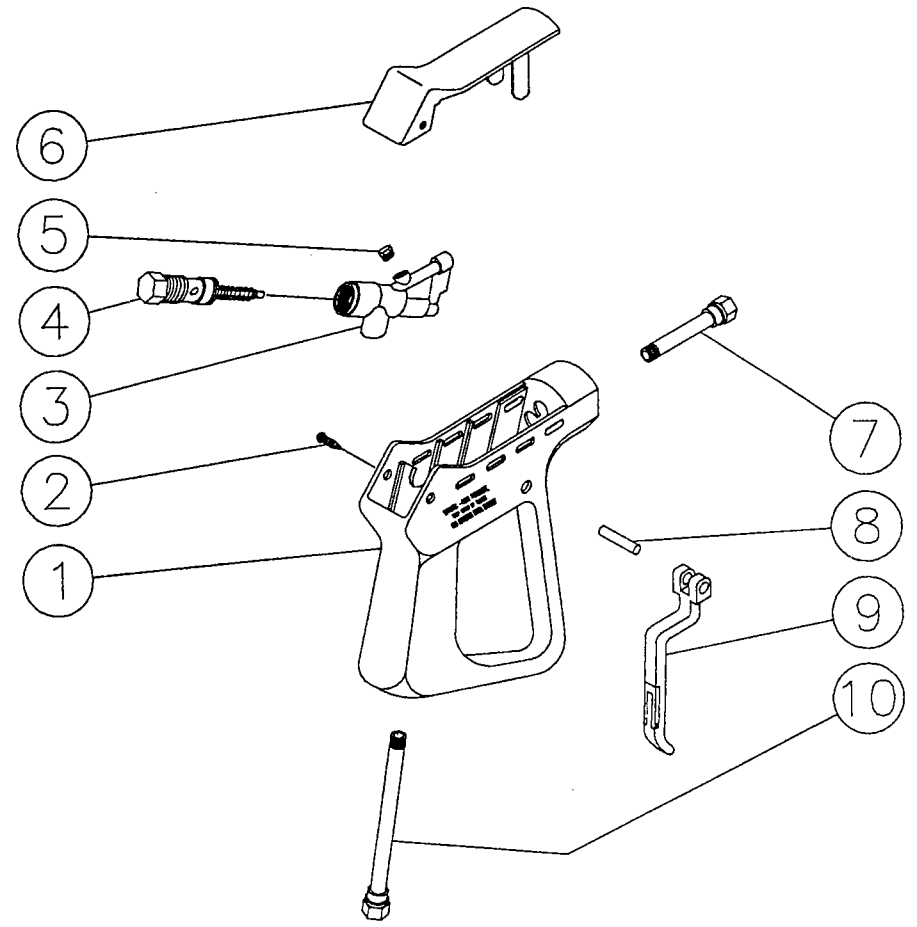

GUN ASSEMBLY (16-0001) FOR CW-3255-3MV0