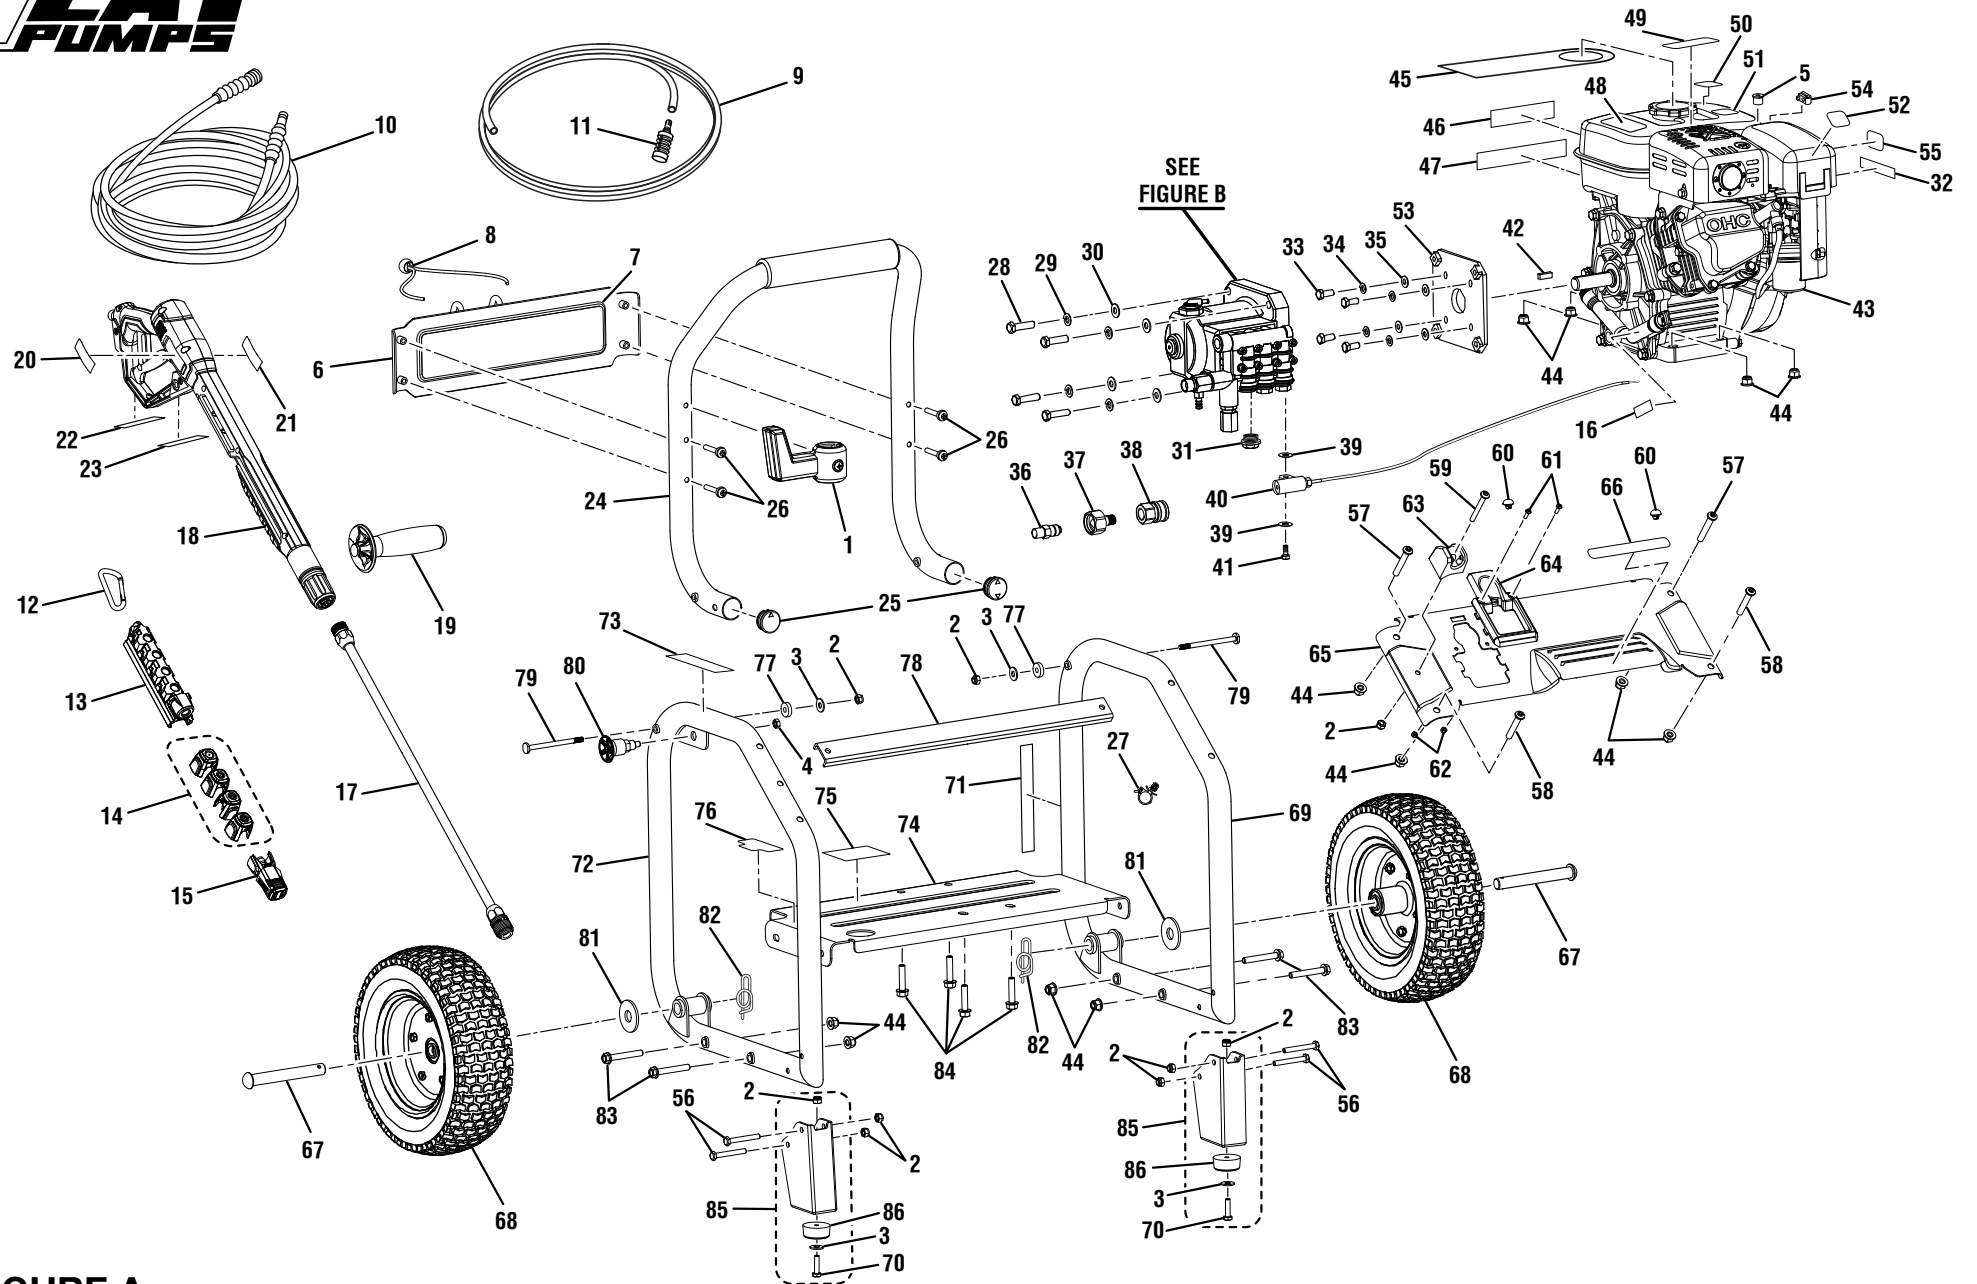

CT80801

FIGURE A

CT80801 Gasoline Pressure Washer

KEY	P/N	DESCRIPTION	QTY	KEY	P/N	DESCRIPTION	QTY	KEY	P/N	DESCRIPTION	QTY
1	120900031	Wand Holder Assembly.....	1	31	638054001	Idle Down Plug.....	1	63	518955002	Wand Holder.....	1
2	678016006	Lock Nut (1/4-20).....	9	32	940803018	EMC Label.....	1	64	518954001	Trigger Handle Storage.....	1
3	638128004	Washer (1/4 in.).....	4	33	661557001	Bolt (5/16-24 x 3/4 in., Hex Hd.).....	4	65	638677008	Face Plate.....	1
4	678518002	Lock Nut (1/2-20).....	1	34	638678001	Lock Washer (5/16 in.).....	4	66	940778004	Hot Surface Label.....	1
5	524013002	Swivel Bushing.....	1	35	638675002	Washer (5/16 in.).....	4	67	620505001	Axle.....	2
6	638982001	Logo Plate.....	1	36	678169004	Thermal Release Valve.....	1	68	308451040	Wheel (D12 in. x 3 in.).....	2
7	940779058	Performance Label.....	1	37	308692003	Garden Hose Coupler w/Filter.....	1	69	308937005	Left Frame.....	1
8	310664001	Bungee Cord and Bead Assembly.....	1	38	308661004	Quick Disconnect (Female).....	1	70	661503001	Bolt (1/4-20 x 1 in.).....	2
9	561399003	Injection Hose.....	1	39	310928001	Seal.....	2	71	940617012	Quick Start Label (Engine).....	1
10	308835038	High Pressure Hose (30 ft.).....	1	40	310437002	Idle Down Assembly.....	1	72	310704015	Right Frame Assembly.....	1
11	518391001	Injection Hose Filter.....	1	41	660971005	Idle Down Bolt (Special).....	1	73	940693003	Handle Release Label.....	1
12	638637002	Spring Clip.....	1	42	678041008	Output Shaft Key (27 mm).....	1	74	638662022	Engine Plate.....	1
13	570727002	Storage Holder.....	1	43	**	SP210 Hori. Engine.....	1	75	940836014	Data Label.....	1
14	120516009	Nozzle Kit w/Shroud.....	1	44	678774002	Lock Nut (M8 x 1.25 mm).....	12	76	940780001	Quick Start Label (Pump).....	1
15	310660005	Soap Blaster Nozzle.....	1	45	940971011	Hang Tag (Engine).....	1	77	518724002	Washer (OD20 x ID8 x 4.5t).....	2
16	940871002	Oil Dipstick Label.....	1	46	940708007	Add Lubricant Label.....	1	78	638493013	Brace.....	1
17	308494004	Spray Wand.....	1	47	940654008	Combustion Warning Label.....	1	79	678406004	Connector Pin (1/4 in.).....	2
18	308760037	Trigger Handle Assembly (Inc. Key Nos. 19-23).....	1	48	940654053	Danger Label (English).....	1	80	308910005	Handle Knob.....	1
19	513122001	Auxiliary Handle Assembly.....	1	49	940707082	Danger Label (French).....	1	81	638128001	Washer (5/8 in.).....	2
20	940654061	Trigger Guard Warning Label (English).....	1	50	940872001	E-85 Label.....	1	82	678899003	Hitch Pin.....	2
21	940726009	Trigger Handle Label.....	1	51	940517007	Check Oil Label.....	1	83	660962001	Bolt (M8 x 55 mm, Hex Hd.).....	4
22	940786002	Trigger Handle Max Pressure Label.....	1	52	940778005	Hot Muffler Label.....	1	84	661505004	Bolt (M8 x 45 mm, Hex Hd.).....	4
23	940654058	Trigger Guard Warning Label (French/Spanish).....	1	53	638642001	Pump Flange.....	1	85	308909002	Foot Assembly (Inc. Key Nos. 2-3, 70 and 86).....	2
24	308940005	Handle Assembly (Inc. Key No. 25).....	1	54	524014001	Cable Clamp.....	1	86	570554001	Wear Pad.....	2
25	518932001	Handle Tube Cap.....	2	55	941505001	Pressure Release Label.....	1	Not Shown:			
26	660592005	Bolt (1/4 x 42 mm, Pan Hd.).....	4	56	660869005	Bolt (1/4-20 x 52 mm, Hex Hd.).....	4	*			
27	518650002	Idle Down Cable Clamp.....	1	57	661554003	Bolt (M8 x 70 mm, Hex Soc. Hd.).....	2	988000976	Oil (SAE 30 or SAE 10W30).....	1	
28	661558001	Bolt (3/8-16 x 1-3/8 in., Hex Hd.).....	4	58	661554001	Bolt (M8 x 46 mm, Hex Soc. Hd.).....	2	988000977	Operator's Manual.....	1	
29	638679001	Lock Washer (3/8 in.).....	4	59	661555002	Screw (1/4-20 x 2.1 in., T30, Torx Hd.).....	1	988000978	Replacement Parts List.....	1	
30	638386002	Washer (3/8 in.).....	4	60	570733002	Bumper Handle.....	2		Assembly Guide.....	1	
				61	661555001	Screw (M4 x 12 mm, Hex Button Hd.).....	2				
				62	678610002	Lock Nut (M4).....	2				