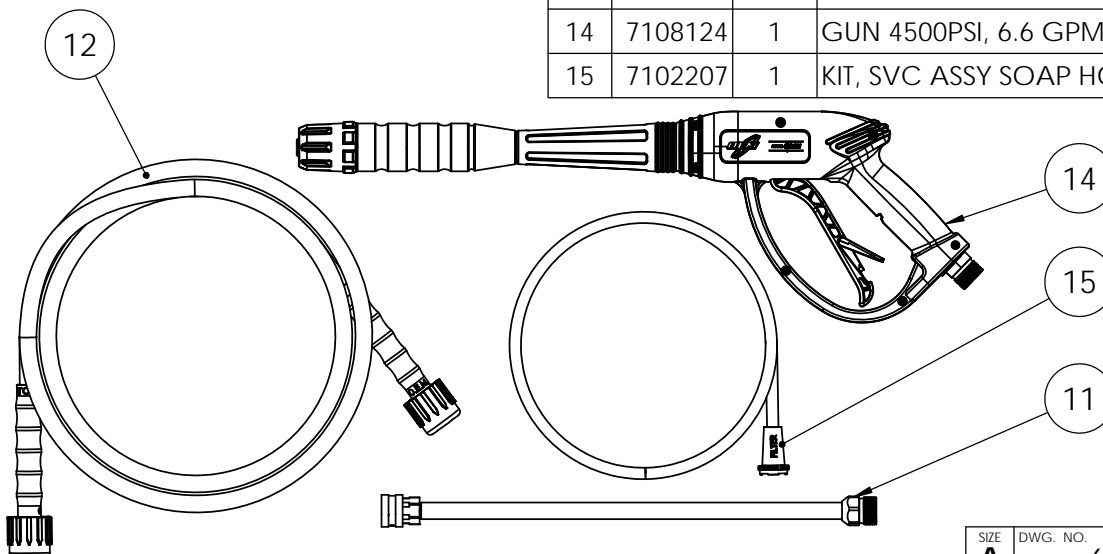

FNA-GROUP		
1265 INDUSTRIAL STREET, DECATUR, AR 72722		
TITLE:		
ALH3425 SIMPSON 3400PSI @ 2.5GPM		
SIZE	DWG. NO.	REV.
A	60768-S	B
SCALE:	N/A	EC17-0314
		SHEET 1 OF 3

ITEM	PART NO	QTY.	DESCRIPTION
4	90037	1	PUMP, SERVICE ASSEMBLY
4.1	530011	1	PUMP, 3400PSI @ 2.3GPM HORIZONTAL-TRIPLEX
t 4.2	7104122	1	CAP, UNLOADER COVER 1 1/2" x 5/8" BLACK
4.3	7105474	1	HARDWARE KIT, PUMP MOUNTING
4.4	7104174	1	KEY, SHAFT 3/16" x 3/16" x 1 1/4"

t NOT SOLD SEPARATELY

PUMP SERVICE ASSY, 530011
P/N 90037
S/N 0000000000-0216927781

ITEM	PART NO	QTY.	DESCRIPTION
4	7109046	1	PUMP SVC ASSY, 530008 53BRD23
4.1	7105474	1	HARDWARE KIT, PUMP MOUNTING
4.2	530008	1	C31 SERIES PUMP, 3400PSI @ 2.3 GPM HORIZ
4.3	7101506	1	KEY, SHAFT 3/16 X 3/16 X 1-1/2

PUMP SERVICE ASSY, 530008
P/N 7109046
S/N 0216927782-PRESENT

ITEM	PART NO	QTY.	DESCRIPTION
11	7103550	1	LANCE, 16" W/ 1/4 QC AND M22(M)
12	7107184	1	HOSE 5/16" X 35' X 3700PSI MORFLEX M22
* 13	7102045	1	TOOL, NOZZLE CLEANING, UNIVERSAL
14	7108124	1	GUN 4500PSI, 6.6 GPM M22(M) x M22(F) OEM
15	7102207	1	KIT, SVC ASSY SOAP HOSE W/PLASTIC FILTER