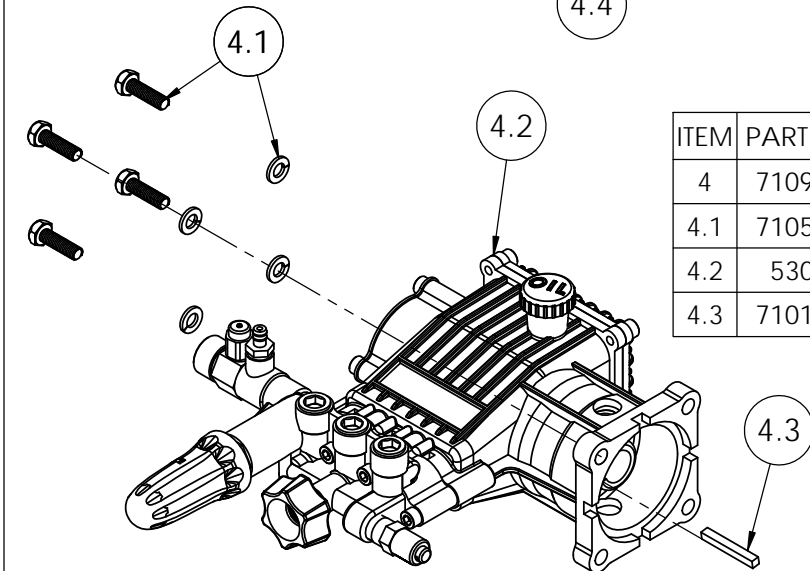

ITEM	PART NO	QTY.	DESCRIPTION
4	90037	1	PUMP, SERVICE ASSEMBLY
4.1	530011	1	PUMP, 3400PSI @ 2.3GPM HORIZONTAL-TRIPLEX
t 4.2	7104122	1	CAP, UNLOADER COVER 1 1/2" x 5/8" BLACK
4.3	7105474	1	HARDWARE KIT, PUMP MOUNTING
4.4	7104174	1	KEY, SHAFT 3/16" x 3/16" x 1 1/4"

t NOT SOLD SEPARATELY

PUMP SERVICE ASSY, 530011
P/N 90037
S/N 0000000000-0216927781

ITEM	PART NO	QTY.	DESCRIPTION
4	7109046	1	PUMP SVC ASSY, 530008 53BRD23
4.1	7105474	1	HARDWARE KIT, PUMP MOUNTING
4.2	530008	1	C31 SERIES PUMP, 3400PSI @ 2.3 GPM HORIZ
4.3	7101506	1	KEY, SHAFT 3/16 X 3/16 X 1-1/2

PUMP SERVICE ASSY, 530008
P/N 7109046
S/N 0216927782-PRESENT

ITEM	PART NO	QTY.	DESCRIPTION
11	7103550	1	LANCE, 16" W/ 1/4 QC AND M22(M)
12	7107184	1	HOSE 5/16" X 35' X 3700PSI MORFLEX M22
* 13	7102045	1	TOOL, NOZZLE CLEANING, UNIVERSAL
14	7108124	1	GUN 4500PSI, 6.6 GPM M22(M) x M22(F) OEM
15	7102207	1	KIT, SVC ASSY SOAP HOSE W/PLASTIC FILTER

* NOT SHOWN