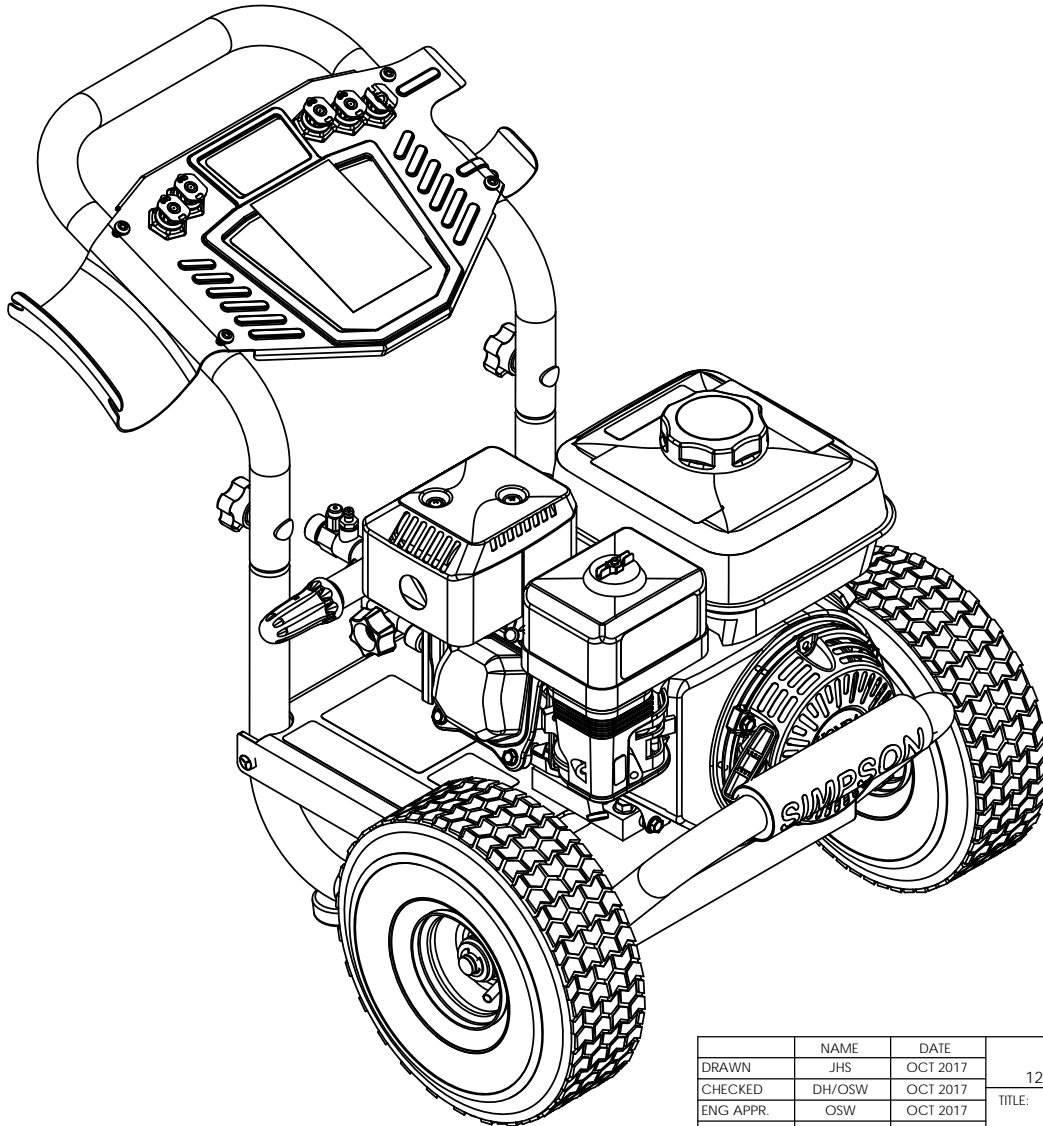

ITEM	PART NO	QTY.	DESCRIPTION
1	7107250	1	BASE FRAME, SVC ASSY W/ LABELS ALUMINUM
2	7108736	1	HANDLE, REAR SERVICE ASSEMBLY WITH LABELS
2.1	7110285	1	ALH3225 DASHBOARD KIT
2.1.1	7107067	1	HOLDER, NOZZLE 2PC RUBBER STRIP
2.1.2	7107068	1	HOLDER, NOZZLE 3PC RUBBER STRIP
3	7107269	1	ENGINE, HONDA GX200 RED/WHITE
4	7109046	1	PUMP SVC ASSY, 530008 53BRD23
5	7105013	1	WHEEL, SERVICE KIT
6	7107262	2	FOOT KIT, SERVICE KIT
7	7103750	1	MOUNTING KIT, ENGINE
8	7107941	2	KNOB-BOLT ASSEMBLY
9	7104818	1	NOZZLE, #2.80 5PCSET 0, 15, 25, 40 & SOAP
10	7106671	1	HANDLE GRIP, SIMPSON BLACK W/ WHITE LETTERING

FNA-GROUP		
1265 INDUSTRIAL STREET, DECATUR, AR 72722		
TITLE:		
ALH3425 SIMPSON 3400PSI @ 2.5GPM		
SIZE	DWG. NO.	REV.
A	60768-S	B
SCALE:	N/A	EC17-0314
		SHEET 1 OF 3

ITEM	PART NO	QTY.	DESCRIPTION
4	90037	1	PUMP, SERVICE ASSEMBLY
4.1	530011	1	PUMP, 3400PSI @ 2.3GPM HORIZONTAL-TRIPLEX
t 4.2	7104122	1	CAP, UNLOADER COVER 1 1/2" x 5/8" BLACK
4.3	7105474	1	HARDWARE KIT, PUMP MOUNTING
4.4	7104174	1	KEY, SHAFT 3/16" x 3/16" x 1 1/4"