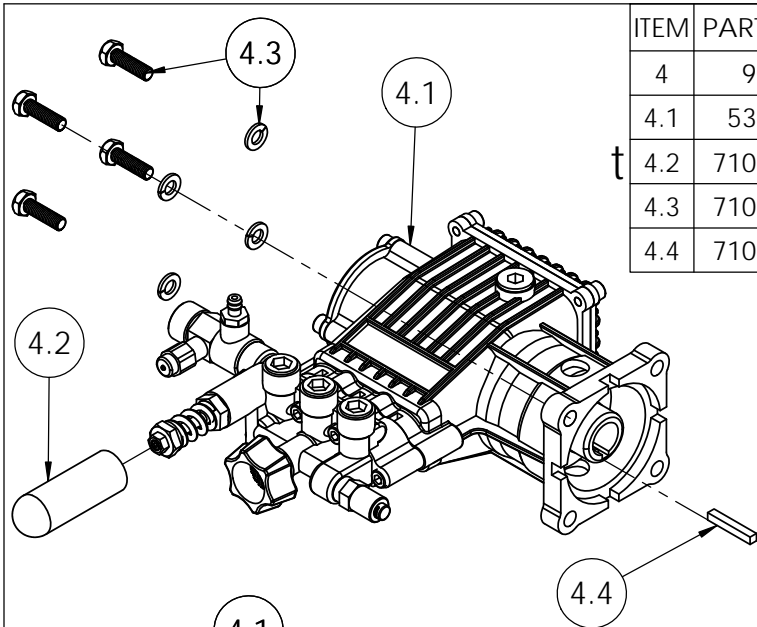

ITEM	PART NO	QTY.	DESCRIPTION
1	7107250	1	BASE FRAME, SVC ASSY W/ LABELS ALUMINUM
2	7108736	1	HANDLE, REAR SERVICE ASSEMBLY WITH LABELS
2.1	7110285	1	ALH3225 DASHBOARD KIT
2.1.1	7107067	1	HOLDER, NOZZLE 2PC RUBBER STRIP
2.1.2	7107068	1	HOLDER, NOZZLE 3PC RUBBER STRIP
3	7107269	1	ENGINE, HONDA GX200 RED/WHITE
4	7109046	1	PUMP SVC ASSY, 530008 53BRD23
5	7105013	1	WHEEL, SERVICE KIT
6	7107262	2	FOOT KIT, SERVICE KIT
7	7103750	1	MOUNTING KIT, ENGINE
8	7107941	2	KNOB-BOLT ASSEMBLY
9	7104818	1	NOZZLE, #2.80 5PCSET 0, 15, 25, 40 & SOAP
10	7106671	1	HANDLE GRIP, SIMPSON BLACK W/ WHITE LETTERING

FNA-GROUP		
1265 INDUSTRIAL STREET, DECATUR, AR 72722		
TITLE:		
ALH3425 SIMPSON 3400PSI @ 2.5GPM		
SIZE	DWG. NO.	REV.
A	60768-S	B
SCALE:	N/A	EC17-0314
		SHEET 1 OF 3

ITEM	PART NO	QTY.	DESCRIPTION
4	90037	1	PUMP, SERVICE ASSEMBLY
4.1	530011	1	PUMP, 3400PSI @ 2.3GPM HORIZONTAL-TRIPLEX
t 4.2	7104122	1	CAP, UNLOADER COVER 1 1/2" x 5/8" BLACK
4.3	7105474	1	HARDWARE KIT, PUMP MOUNTING
4.4	7104174	1	KEY, SHAFT 3/16" x 3/16" x 1 1/4"

PUMP SERVICE ASSY, 530008
P/N 7109046
S/N 0216927782-PRESENT

ITEM	PART NO	QTY.	DESCRIPTION
11	7103550	1	LANCE, 16" W/ 1/4 QC AND M22(M)
12	7107184	1	HOSE 5/16" X 35' X 3700PSI MORFLEX M22
* 13	7102045	1	TOOL, NOZZLE CLEANING, UNIVERSAL
14	7108124	1	GUN 4500PSI, 6.6 GPM M22(M) x M22(F) OEM
15	7102207	1	KIT, SVC ASSY SOAP HOSE W/PLASTIC FILTER