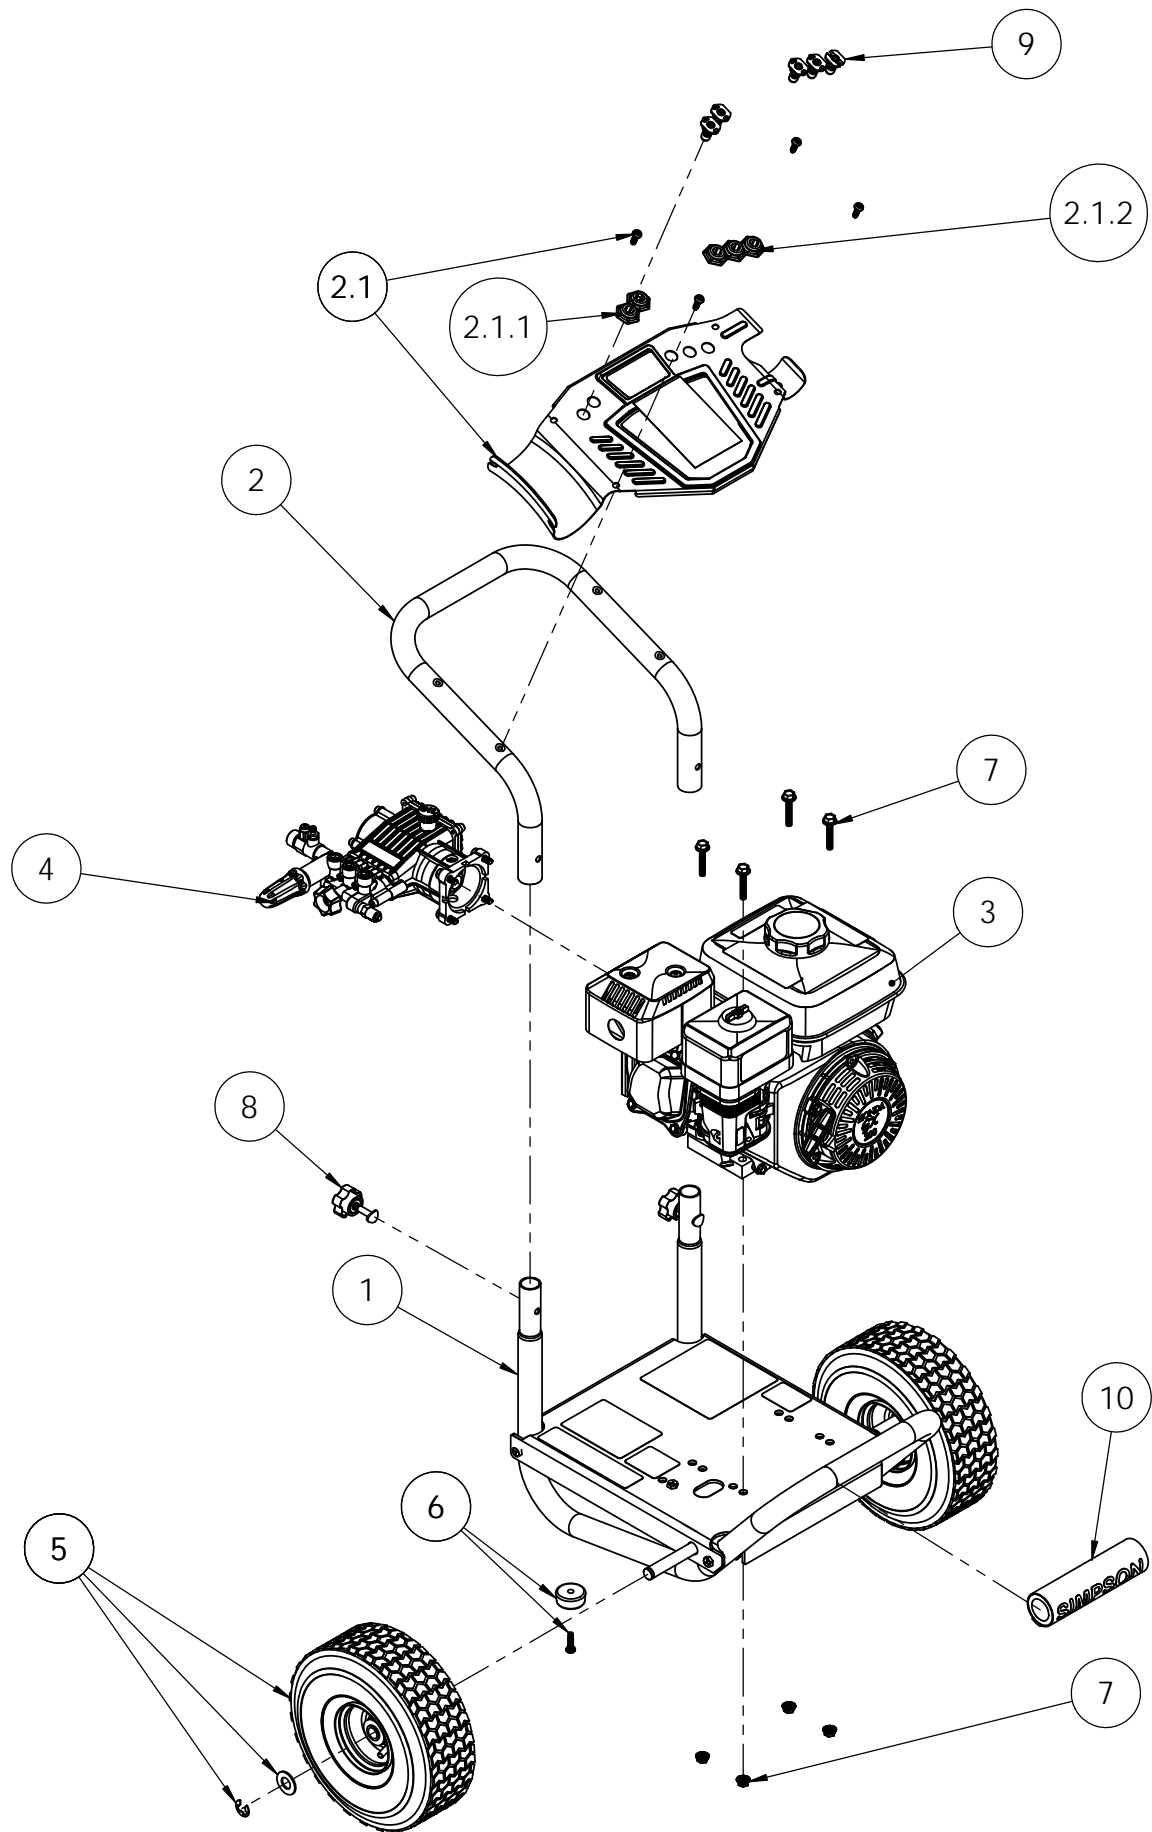

ITEM	PART NO	QTY.	DESCRIPTION
1	7107250	1	BASE FRAME, SVC ASSY W/ LABELS ALUMINUM
2	7108736	1	HANDLE, REAR SERVICE ASSEMBLY WITH LABELS
2.1	7110285	1	ALH3225 DASHBOARD KIT
2.1.1	7107067	1	HOLDER, NOZZLE 2PC RUBBER STRIP
2.1.2	7107068	1	HOLDER, NOZZLE 3PC RUBBER STRIP
3	7107269	1	ENGINE, HONDA GX200 RED/WHITE
4	7109046	1	PUMP SVC ASSY, 530008 53BRD23
5	7105013	1	WHEEL, SERVICE KIT
6	7107262	2	FOOT KIT, SERVICE KIT
7	7103750	1	MOUNTING KIT, ENGINE
8	7107941	2	KNOB-BOLT ASSEMBLY
9	7104818	1	NOZZLE, #2.80 5PCSET 0, 15, 25, 40 & SOAP
10	7106671	1	HANDLE GRIP, SIMPSON BLACK W/ WHITE LETTERING

FNA-GROUP		
1265 INDUSTRIAL STREET, DECATUR, AR 72722		
TITLE:		
ALH3425 SIMPSON 3400PSI @ 2.5GPM		
SIZE	DWG. NO.	REV.
A	60768-S	B
SCALE:	N/A	EC17-0314
		SHEET 1 OF 3

ITEM	PART NO	QTY.	DESCRIPTION
4	90037	1	PUMP, SERVICE ASSEMBLY
4.1	530011	1	PUMP, 3400PSI @ 2.3GPM HORIZONTAL-TRIPLEX
t 4.2	7104122	1	CAP, UNLOADER COVER 1 1/2" x 5/8" BLACK
4.3	7105474	1	HARDWARE KIT, PUMP MOUNTING
4.4	7104174	1	KEY, SHAFT 3/16" x 3/16" x 1 1/4"

t NOT SOLD SEPARATELY

PUMP SERVICE ASSY, 530011
P/N 90037
S/N 0000000000-0216927781

ITEM	PART NO	QTY.	DESCRIPTION
4	7109046	1	PUMP SVC ASSY, 530008 53BRD23
4.1	7105474	1	HARDWARE KIT, PUMP MOUNTING
4.2	530008	1	C31 SERIES PUMP, 3400PSI @ 2.3 GPM HORIZ
4.3	7101506	1	KEY, SHAFT 3/16 X 3/16 X 1-1/2

PUMP SERVICE ASSY, 530008
P/N 7109046
S/N 0216927782-PRESENT

ITEM	PART NO	QTY.	DESCRIPTION
11	7103550	1	LANCE, 16" W/ 1/4 QC AND M22(M)
12	7107184	1	HOSE 5/16" X 35' X 3700PSI MORFLEX M22
* 13	7102045	1	TOOL, NOZZLE CLEANING, UNIVERSAL
14	7108124	1	GUN 4500PSI, 6.6 GPM M22(M) x M22(F) OEM
15	7102207	1	KIT, SVC ASSY SOAP HOSE W/PLASTIC FILTER