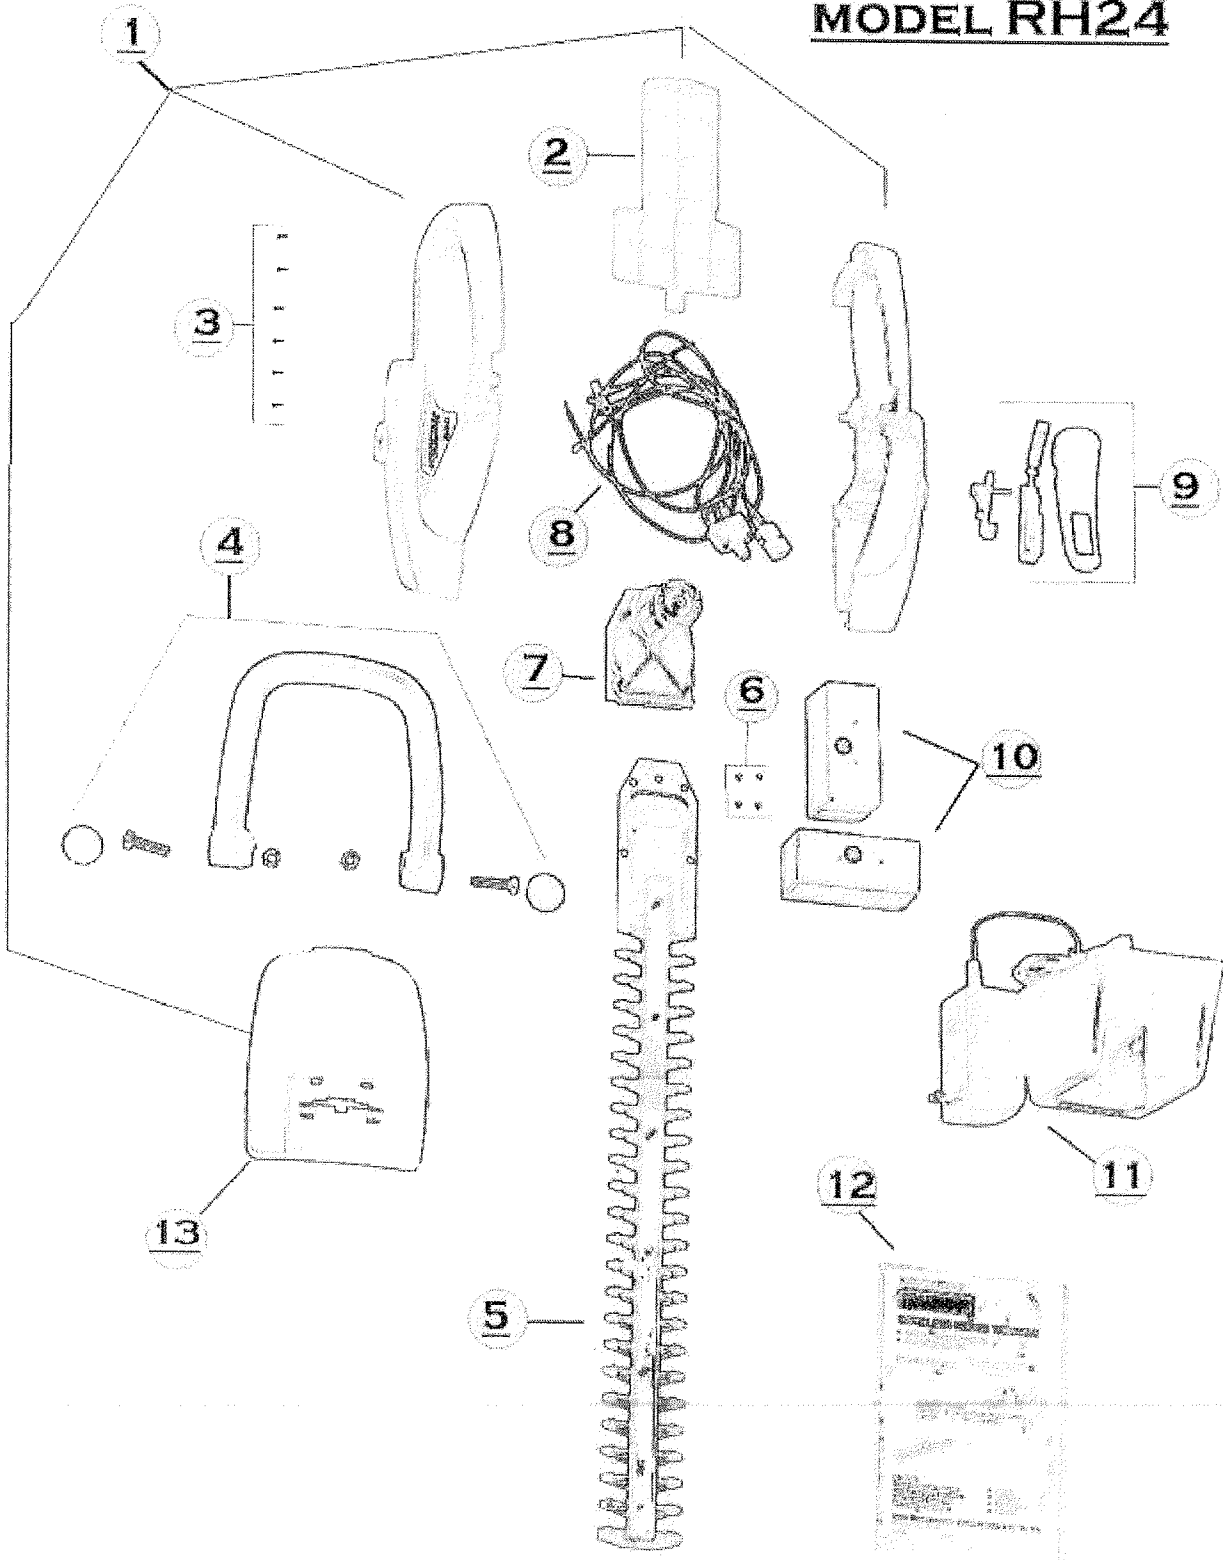

MODEL RH24

Reference#	Part Number	Part Description	More Information
1	300072	Housing Kit	More Information
2	300079	Battery Door	More Information
3	not available	Housing Screw Set	
4	300074	Handle Kit	More Information
5	300036	Blade,	More Information
6	not available	Bolt Set, Blade to Gearbox	
7	300037	Motor/Gearbox Kit	More Information
8	300034	Wiring Kit	More Information
9	300073	Actuator Kit	More Information
10	300035	Battery Kit, 2x12v	More Information
11	300075	Charger Kit	More Information
12	300076	Instruction Manual	More Information
13	300082	Blade Guard	More Information