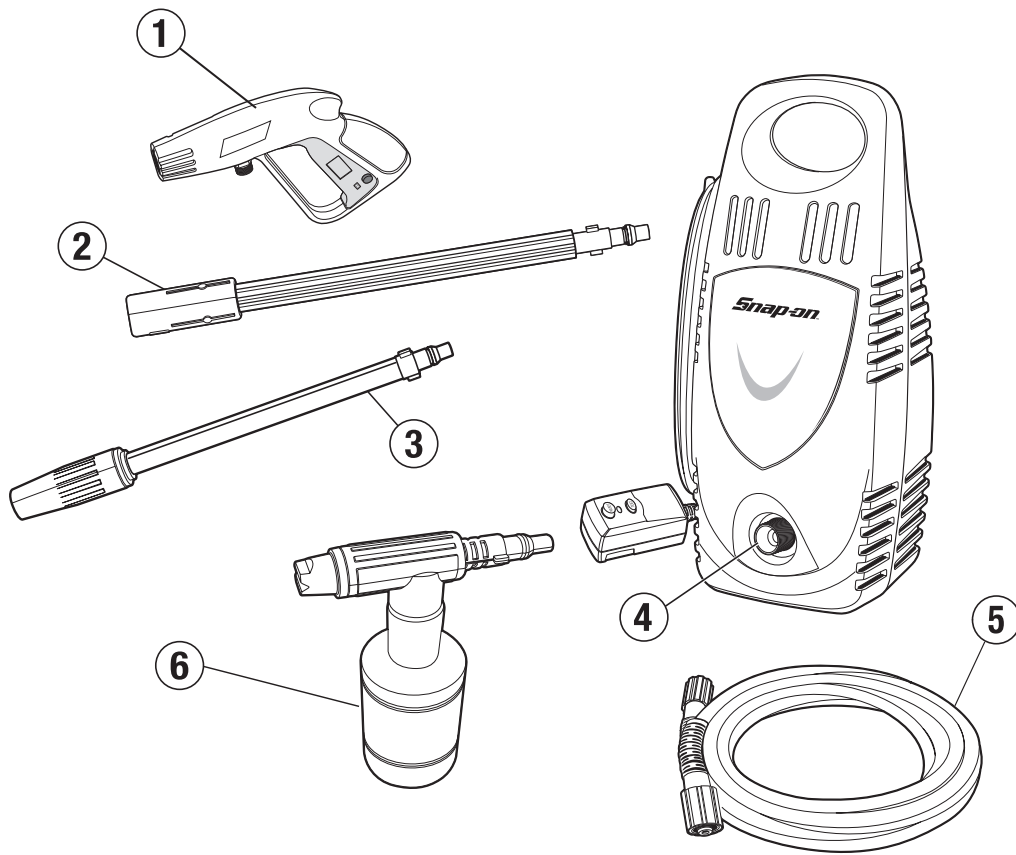

REPLACEMENT PARTS LIST - 870552 1600PSI ELECTRIC PRESSURE WASHER
COMPONENT MODEL # 691679

REPLACEMENT PARTS:

1. Gun	691692
2. Wand Extension	691693
3. Wand	691694
4. Garden Hose Coupling/Water Inlet	691696
5. High Pressure Hose	691697
6. Detergent Dispenser (Bottle and Assembly)	691695