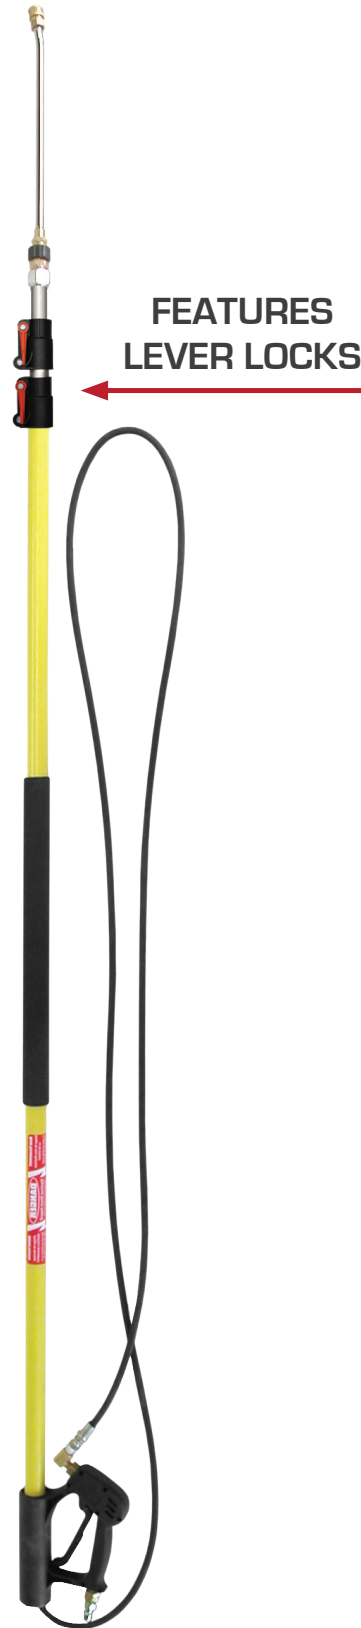

# STANDARD FIBERGLASS TELESCOPING WAND

## 12" STANDARD FIBERGLASS TELESCOPING WAND

4000 PSI,  
8.0 GPM  
200°F

**PART# 85.206.012L**

FEATURES  
LEVER LOCKS