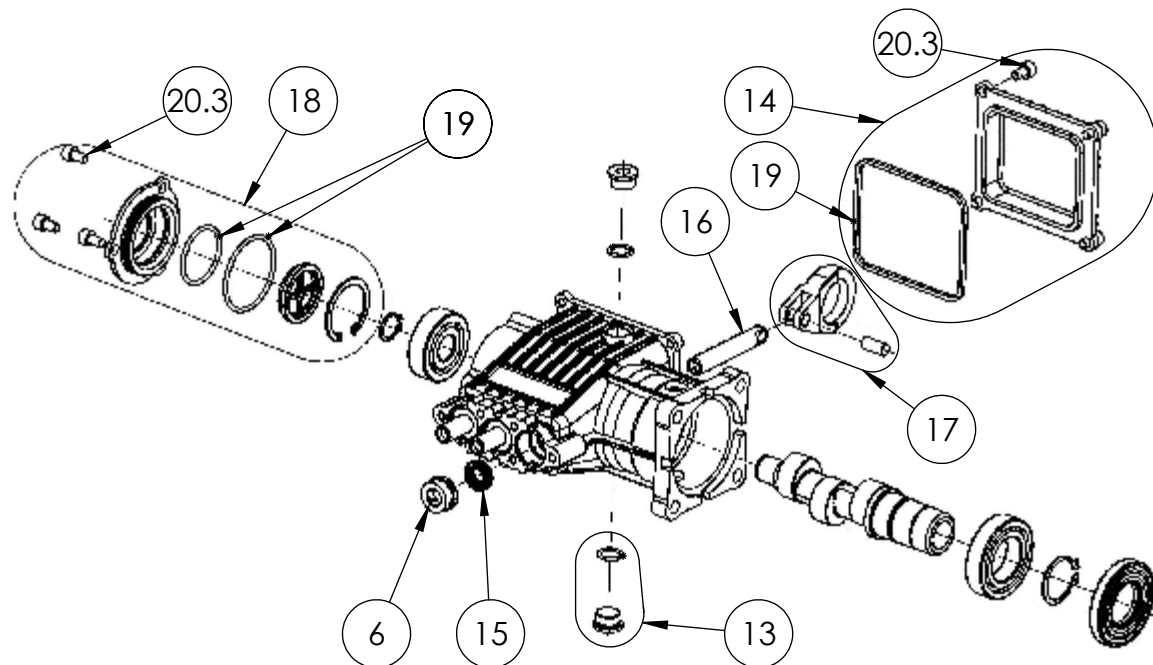

MISC PARTS, 530009

ITEM	PART NO.	DESCRIPTION	QTY	COMMENT
19	7110121	ORING KIT, COMPLETE		
20	7110122	PUMP HARDWARE KIT		
20.1		SCREW, M6*40	3	TORQUE TO 100 IN-LB 11N-M
20.2		SCREW, M6*35	3	TORQUE TO 100 IN-LB 11N-M
20.3		SCREW, M6*10	7	TORQUE TO 80 IN-LB 9N-M