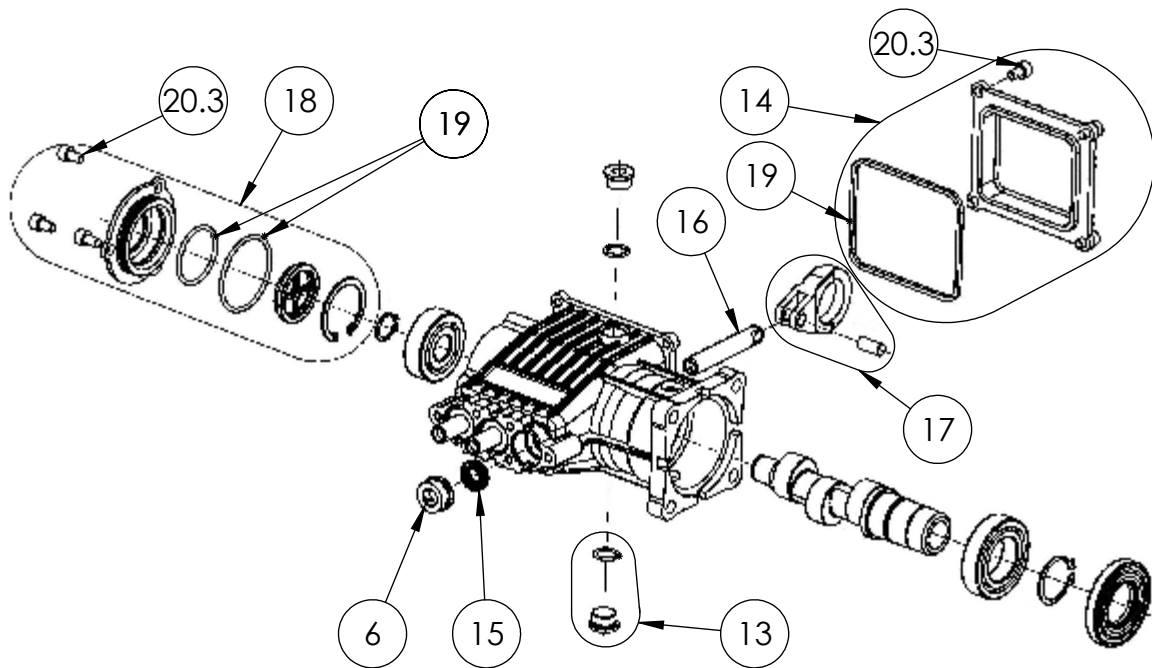

PUMP KIT, 530008  
MANIFOLD PART NO. 7110136

530008 PUMP DRAWING PARTS LIST				
ITEM	PART NO.	DESCRIPTION	QTY	COMMENT
1	7110131	THERMAL RELIEF VALVE	1	TORQUE TO 155 IN-LB 18N-M
2	7110130	CHECK VALVE KIT	1	
3	7110129	VALVE CAP KIT	3	2 KITS REQ'D FOR THIS MODEL, TORQUE TO 155 IN-LB 18N-M
4	7110125	SEAL RETAINER KIT	3	
5	7110123	SEAL SPACER KIT	3	
6	7110117	KIT, BOOST VALVE	1	TORQUE TO 155 IN-LB 18N-M
7	7110116	WATER SEAL KIT	3	
8	7110112	UNLOADER KIT	1	
8.1	7109325	UNLOADER CAP KIT	1	
9	7110111	SOAP INJECTOR KIT	1	TORQUE TO 110 IN-LB 13N-M
10	7110110	VALVE KIT	6	
11	7110329	WATER INLET KIT	1	
11.1	7110138	WATER INLET SCREEN	1	

PUMP KIT, 530008 CRANKCASE  
PART NO. 7110119

530008 PUMP DRAWING PARTS LIST				
ITEM	PART NO.	DESCRIPTION	QTY	COMMENT
* 12	7110128	OIL BREATHER KIT	1	
13	7110127	OIL PLUG KIT	1	TORQUE TO 155 IN-LB 18N-M
14	7110126	REAR CRANK COVER KIT	1	
15	7110124	OIL SEAL KIT	1	
16	7110115	PISTON KIT	1	
17	7110114	CONNECTING ROD KIT	1	
18	7110113	SIGHT GLASS KIT	1	

MISC PARTS, 530008

ITEM	PART NO.	DESCRIPTION	QTY	COMMENT
19	7110121	ORING KIT, COMPLETE		
20	7110122	PUMP HARDWARE KIT		
20.1		SCREW, M6*40	3	TORQUE TO 100 IN-LB 11N-M
20.2		SCREW, M6*35	3	TORQUE TO 100 IN-LB 11N-M
20.3		SCREW, M6*10	7	TORQUE TO 80 IN-LB 9N-M

PUMP KIT, 530009 CRANKCASE  
PART NO. 7110169

530008 PUMP DRAWING PARTS LIST				
ITEM	PART NO.	DESCRIPTION	QTY	COMMENT
* 12	7110128	OIL BREATHER KIT	1	
13	7110127	OIL PLUG KIT	1	TORQUE TO 155 IN-LB 18N-M
14	7110126	REAR CRANK COVER KIT	1	
15	7110124	OIL SEAL KIT	1	
16	7110115	PISTON KIT	1	
17	7110114	CONNECTING ROD KIT	1	
18	7110113	SIGHT GLASS KIT	1	