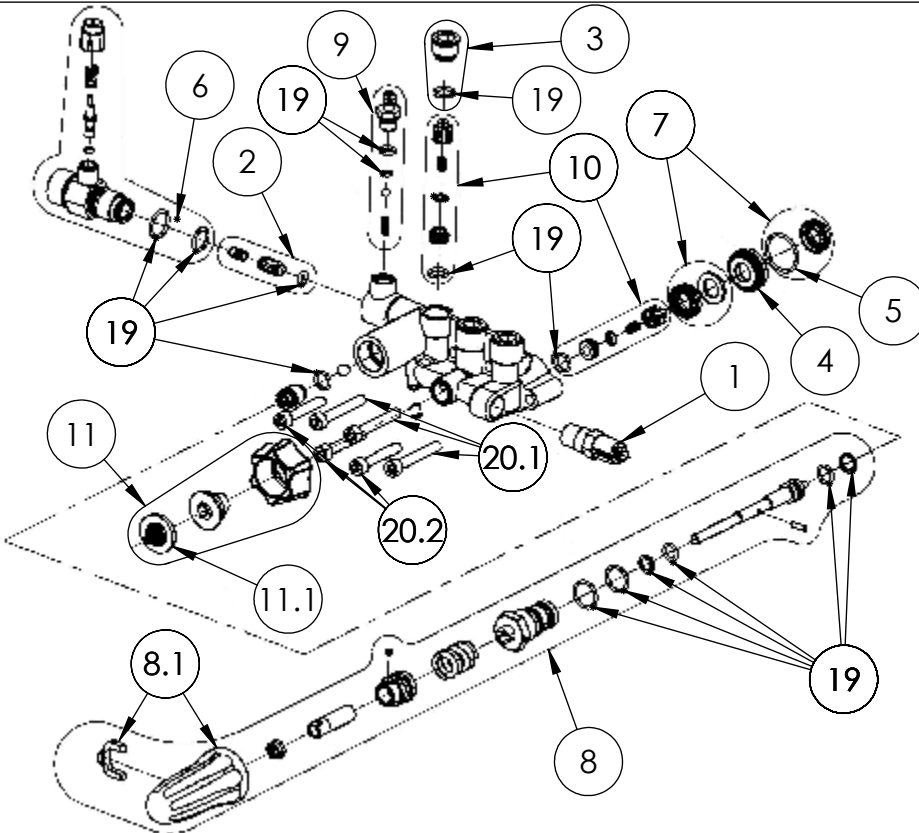

\* NOT SHOWN

PUMP KIT, 530009  
MANIFOLD PART NO. 7110136

530008 PUMP DRAWING PARTS LIST				
ITEM	PART NO.	DESCRIPTION	QTY	COMMENT
1	7110131	THERMAL RELIEF VALVE	1	TORQUE TO 155 IN-LB 18N-M
2	7110130	CHECK VALVE KIT	1	
3	7110129	VALVE CAP KIT	3	2 KITS REQ'D FOR THIS MODEL, TORQUE TO 155 IN-LB 18N-M
4	7110125	SEAL RETAINER KIT	3	
5	7110123	SEAL SPACER KIT	3	
6	7110117	KIT, BOOST VALVE	1	TORQUE TO 155 IN-LB 18N-M
7	7110116	WATER SEAL KIT	3	
8	7110112	UNLOADER KIT	1	
8.1	7109325	UNLOADER CAP KIT	1	
9	7110111	SOAP INJECTOR KIT	1	TORQUE TO 110 IN-LB 13N-M
10	7110110	VALVE KIT	6	
11	7110329	WATER INLET KIT	1	
11.1	7110138	WATER INLET SCREEN	1	

PUMP KIT, 530009 CRANKCASE  
PART NO. 7110169

530008 PUMP DRAWING PARTS LIST				
ITEM	PART NO.	DESCRIPTION	QTY	COMMENT
* 12	7110128	OIL BREATHER KIT	1	
13	7110127	OIL PLUG KIT	1	TORQUE TO 155 IN-LB 18N-M
14	7110126	REAR CRANK COVER KIT	1	
15	7110124	OIL SEAL KIT	1	
16	7110115	PISTON KIT	1	
17	7110114	CONNECTING ROD KIT	1	
18	7110113	SIGHT GLASS KIT	1	

MISC PARTS, 530009

ITEM	PART NO.	DESCRIPTION	QTY	COMMENT
19	7110121	ORING KIT, COMPLETE		
20	7110122	PUMP HARDWARE KIT		
20.1		SCREW, M6*40	3	TORQUE TO 100 IN-LB 11N-M
20.2		SCREW, M6*35	3	TORQUE TO 100 IN-LB 11N-M
20.3		SCREW, M6*10	7	TORQUE TO 80 IN-LB 9N-M

\* NOT SHOWN

PUMP KIT, 530016  
MANIFOLD PART NO. 7110136

530008 PUMP DRAWING PARTS LIST				
ITEM	PART NO.	DESCRIPTION	QTY	COMMENT
1	7110131	THERMAL RELIEF VALVE	1	TORQUE TO 155 IN-LB 18N-M
2	7110130	CHECK VALVE KIT	1	
3	7110129	VALVE CAP KIT	3	2 KITS REQ'D FOR THIS MODEL, TORQUE TO 155 IN-LB 18N-M
4	7110125	SEAL RETAINER KIT	3	
5	7110123	SEAL SPACER KIT	3	
6	7110117	KIT, BOOST VALVE	1	TORQUE TO 155 IN-LB 18N-M
7	7110116	WATER SEAL KIT	3	
8	7110112	UNLOADER KIT	1	
8.1	7109325	UNLOADER CAP KIT	1	
9	7110111	SOAP INJECTOR KIT	1	TORQUE TO 110 IN-LB 13N-M
10	7110110	VALVE KIT	6	
11	7110329	WATER INLET KIT	1	
11.1	7110138	WATER INLET SCREEN	1	