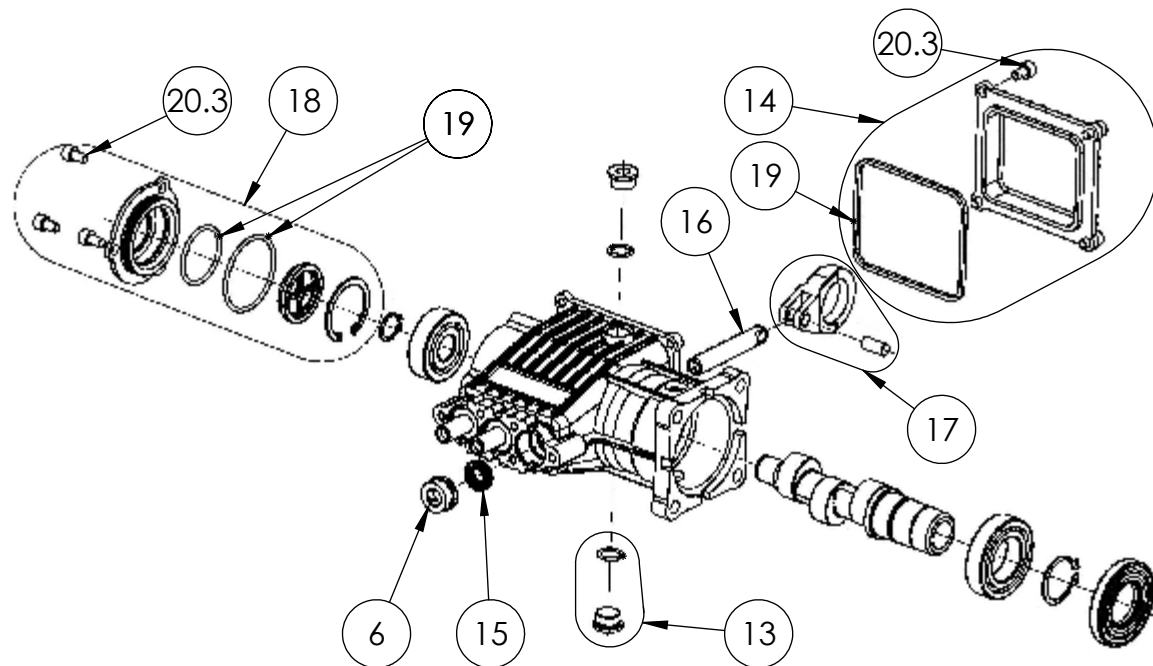

MISC PARTS, 530016

ITEM	PART NO.	DESCRIPTION	QTY	COMMENT
19	7110121	ORING KIT, COMPLETE		
20	7110122	PUMP HARDWARE KIT		
20.1		SCREW, M6*40	3	TORQUE TO 100 IN-LB 11N-M
20.2		SCREW, M6*35	3	TORQUE TO 100 IN-LB 11N-M
20.3		SCREW, M6*10	7	TORQUE TO 80 IN-LB 9N-M