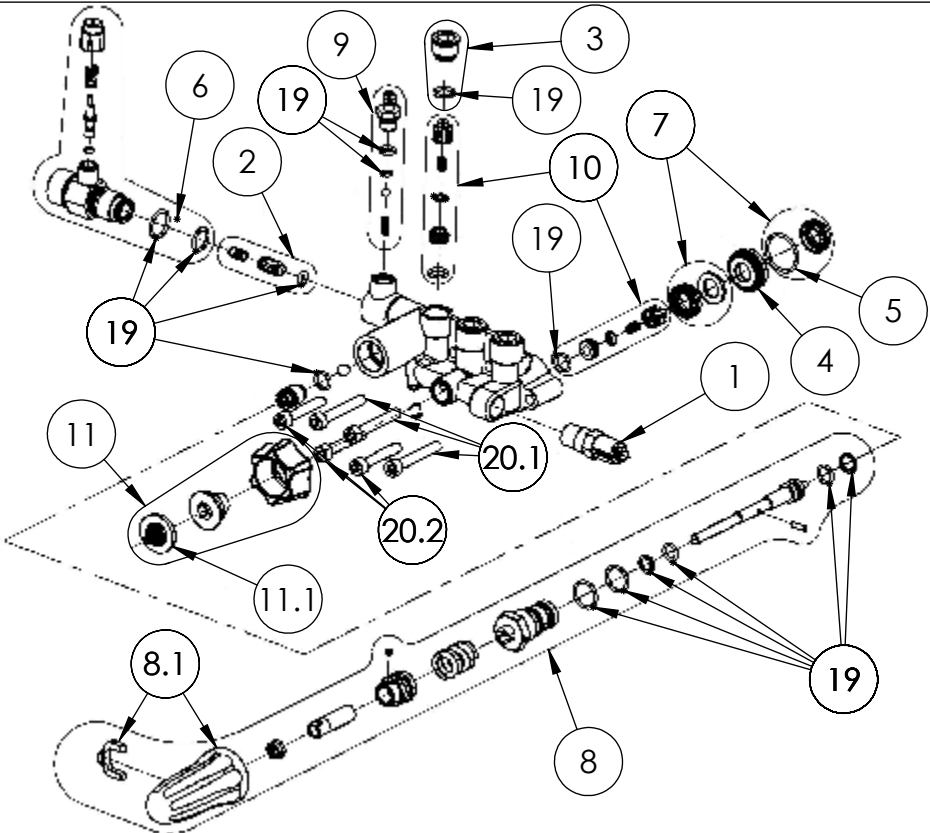

PUMP KIT, 530008  
MANIFOLD PART NO. 7110136

530008 PUMP DRAWING PARTS LIST				
ITEM	PART NO.	DESCRIPTION	QTY	COMMENT
1	7110131	THERMAL RELIEF VALVE	1	TORQUE TO 155 IN-LB 18N-M
2	7110130	CHECK VALVE KIT	1	
3	7110129	VALVE CAP KIT	3	2 KITS REQ'D FOR THIS MODEL, TORQUE TO 155 IN-LB 18N-M
4	7110125	SEAL RETAINER KIT	3	
5	7110123	SEAL SPACER KIT	3	
6	7110117	KIT, BOOST VALVE	1	TORQUE TO 155 IN-LB 18N-M
7	7110116	WATER SEAL KIT	3	
8	7110112	UNLOADER KIT	1	
8.1	7109325	UNLOADER CAP KIT	1	
9	7110111	SOAP INJECTOR KIT	1	TORQUE TO 110 IN-LB 13N-M
10	7110110	VALVE KIT	6	
11	7110329	WATER INLET KIT	1	
11.1	7110138	WATER INLET SCREEN	1	

PUMP KIT, 530008 CRANKCASE  
PART NO. 7110119

530008 PUMP DRAWING PARTS LIST				
ITEM	PART NO.	DESCRIPTION	QTY	COMMENT
* 12	7110128	OIL BREATHER KIT	1	
13	7110127	OIL PLUG KIT	1	TORQUE TO 155 IN-LB 18N-M
14	7110126	REAR CRANK COVER KIT	1	
15	7110124	OIL SEAL KIT	1	
16	7110115	PISTON KIT	1	
17	7110114	CONNECTING ROD KIT	1	
18	7110113	SIGHT GLASS KIT	1	

MISC PARTS, 530008

ITEM	PART NO.	DESCRIPTION	QTY	COMMENT
19	7110121	ORING KIT, COMPLETE		
20	7110122	PUMP HARDWARE KIT		
20.1		SCREW, M6*40	3	TORQUE TO 100 IN-LB 11N-M
20.2		SCREW, M6*35	3	TORQUE TO 100 IN-LB 11N-M
20.3		SCREW, M6*10	7	TORQUE TO 80 IN-LB 9N-M

PUMP KIT, 530009 CRANKCASE  
PART NO. 7110169

530008 PUMP DRAWING PARTS LIST				
ITEM	PART NO.	DESCRIPTION	QTY	COMMENT
* 12	7110128	OIL BREATHER KIT	1	
13	7110127	OIL PLUG KIT	1	TORQUE TO 155 IN-LB 18N-M
14	7110126	REAR CRANK COVER KIT	1	
15	7110124	OIL SEAL KIT	1	
16	7110115	PISTON KIT	1	
17	7110114	CONNECTING ROD KIT	1	
18	7110113	SIGHT GLASS KIT	1	