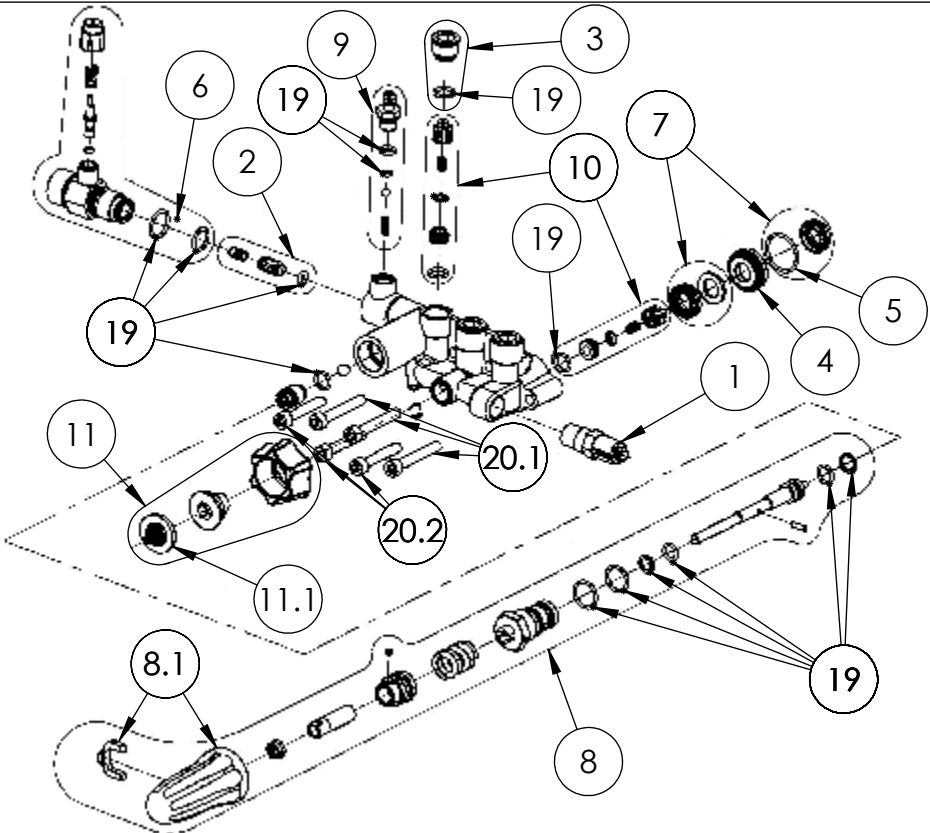

PUMP KIT, 530008  
MANIFOLD PART NO. 7110136

530008 PUMP DRAWING PARTS LIST				
ITEM	PART NO.	DESCRIPTION	QTY	COMMENT
1	7110131	THERMAL RELIEF VALVE	1	TORQUE TO 155 IN-LB 18N-M
2	7110130	CHECK VALVE KIT	1	
3	7110129	VALVE CAP KIT	3	2 KITS REQ'D FOR THIS MODEL, TORQUE TO 155 IN-LB 18N-M
4	7110125	SEAL RETAINER KIT	3	
5	7110123	SEAL SPACER KIT	3	
6	7110117	KIT, BOOST VALVE	1	TORQUE TO 155 IN-LB 18N-M
7	7110116	WATER SEAL KIT	3	
8	7110112	UNLOADER KIT	1	
8.1	7109325	UNLOADER CAP KIT	1	
9	7110111	SOAP INJECTOR KIT	1	TORQUE TO 110 IN-LB 13N-M
10	7110110	VALVE KIT	6	
11	7110329	WATER INLET KIT	1	
11.1	7110138	WATER INLET SCREEN	1	

PUMP KIT, 530008 CRANKCASE  
PART NO. 7110119

530008 PUMP DRAWING PARTS LIST				
ITEM	PART NO.	DESCRIPTION	QTY	COMMENT
* 12	7110128	OIL BREATHER KIT	1	
13	7110127	OIL PLUG KIT	1	TORQUE TO 155 IN-LB 18N-M
14	7110126	REAR CRANK COVER KIT	1	
15	7110124	OIL SEAL KIT	1	
16	7110115	PISTON KIT	1	
17	7110114	CONNECTING ROD KIT	1	
18	7110113	SIGHT GLASS KIT	1	

MISC PARTS, 530008

ITEM	PART NO.	DESCRIPTION	QTY	COMMENT
19	7110121	ORING KIT, COMPLETE		
20	7110122	PUMP HARDWARE KIT		
20.1		SCREW, M6*40	3	TORQUE TO 100 IN-LB 11N-M
20.2		SCREW, M6*35	3	TORQUE TO 100 IN-LB 11N-M
20.3		SCREW, M6*10	7	TORQUE TO 80 IN-LB 9N-M

\* NOT SHOWN

PUMP KIT, 530009  
MANIFOLD PART NO. 7110136

530008 PUMP DRAWING PARTS LIST				
ITEM	PART NO.	DESCRIPTION	QTY	COMMENT
1	7110131	THERMAL RELIEF VALVE	1	TORQUE TO 155 IN-LB 18N-M
2	7110130	CHECK VALVE KIT	1	
3	7110129	VALVE CAP KIT	3	2 KITS REQ'D FOR THIS MODEL, TORQUE TO 155 IN-LB 18N-M
4	7110125	SEAL RETAINER KIT	3	
5	7110123	SEAL SPACER KIT	3	
6	7110117	KIT, BOOST VALVE	1	TORQUE TO 155 IN-LB 18N-M
7	7110116	WATER SEAL KIT	3	
8	7110112	UNLOADER KIT	1	
8.1	7109325	UNLOADER CAP KIT	1	
9	7110111	SOAP INJECTOR KIT	1	TORQUE TO 110 IN-LB 13N-M
10	7110110	VALVE KIT	6	
11	7110329	WATER INLET KIT	1	
11.1	7110138	WATER INLET SCREEN	1	