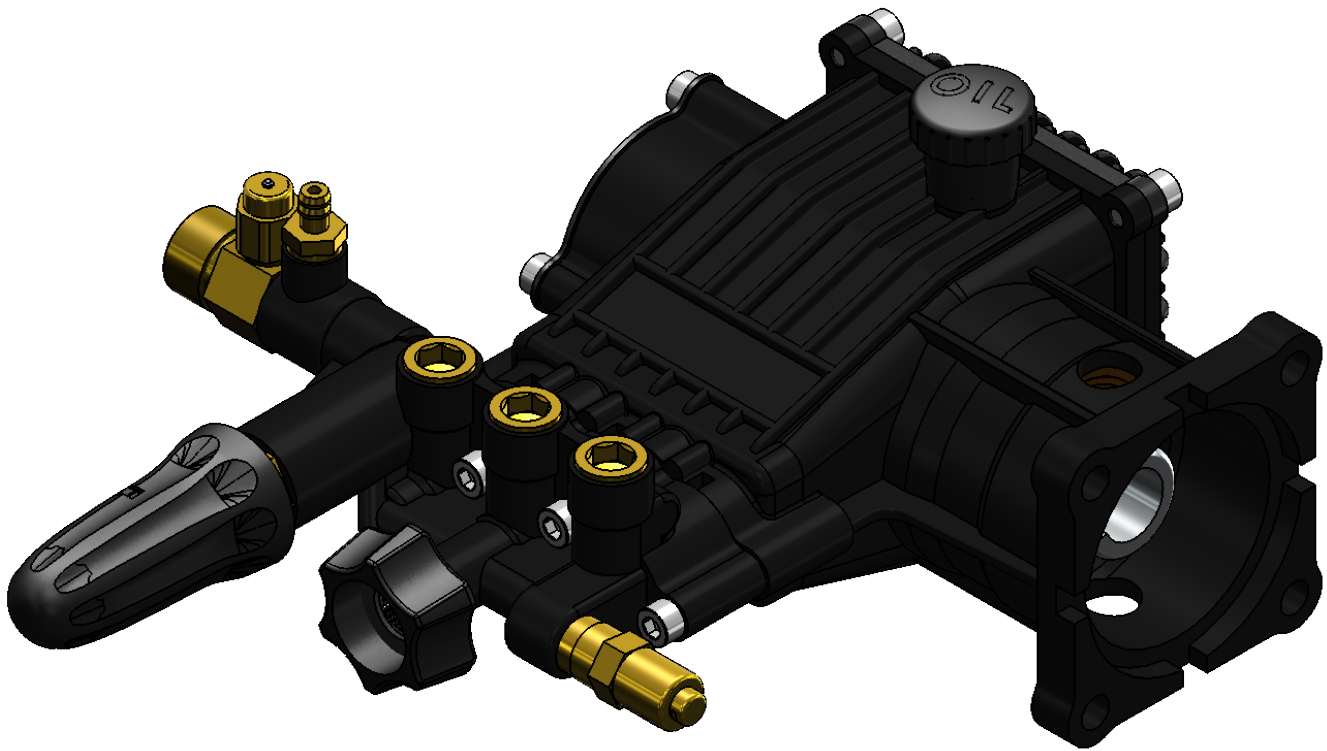

# PHOENIX C31 SERIES TRIPLEX PUMP IPL

## PUMPS COVERED IN THIS IPL

<b>530008</b>	3400PSI @ 2.3GPM
<b>530009</b>	3200PSI @ 2.5GPM
<b>530016</b>	

			<b>FNA-GROUP</b>	
			1265 INDUSTRIAL STREET, DECATUR, AR 72722	
			TITLE:	
			C31 SERIES PUMP IPL	
			SIZE	DWG. NO.
			<b>A</b>	<b>530008 530009 530016</b>
			SCALE: N/A	ECN# DC17-0255
			SHEET 1 OF 4	
			REV. <b>A</b>	
<b>PROPRIETARY AND CONFIDENTIAL</b> THE INFORMATION CONTAINED IN THIS DRAWING IS THE SOLE PROPERTY OF FNA-GROUP. ANY REPRODUCTION IN PART OR AS A WHOLE WITHOUT THE WRITTEN PERMISSION OF FNA-GROUP IS PROHIBITED.				

PUMP KIT, 530008  
MANIFOLD PART NO. 7110136

530008 PUMP DRAWING PARTS LIST				
ITEM	PART NO.	DESCRIPTION	QTY	COMMENT
1	7110131	THERMAL RELIEF VALVE	1	TORQUE TO 155 IN-LB 18N-M
2	7110130	CHECK VALVE KIT	1	
3	7110129	VALVE CAP KIT	3	2 KITS REQ'D FOR THIS MODEL, TORQUE TO 155 IN-LB 18N-M
4	7110125	SEAL RETAINER KIT	3	
5	7110123	SEAL SPACER KIT	3	
6	7110117	KIT, BOOST VALVE	1	TORQUE TO 155 IN-LB 18N-M
7	7110116	WATER SEAL KIT	3	
8	7110112	UNLOADER KIT	1	
8.1	7109325	UNLOADER CAP KIT	1	
9	7110111	SOAP INJECTOR KIT	1	TORQUE TO 110 IN-LB 13N-M
10	7110110	VALVE KIT	6	
11	7110329	WATER INLET KIT	1	
11.1	7110138	WATER INLET SCREEN	1	

PUMP KIT, 530008 CRANKCASE  
PART NO. 7110119

530008 PUMP DRAWING PARTS LIST				
ITEM	PART NO.	DESCRIPTION	QTY	COMMENT
* 12	7110128	OIL BREATHER KIT	1	
13	7110127	OIL PLUG KIT	1	TORQUE TO 155 IN-LB 18N-M
14	7110126	REAR CRANK COVER KIT	1	
15	7110124	OIL SEAL KIT	1	
16	7110115	PISTON KIT	1	
17	7110114	CONNECTING ROD KIT	1	
18	7110113	SIGHT GLASS KIT	1	