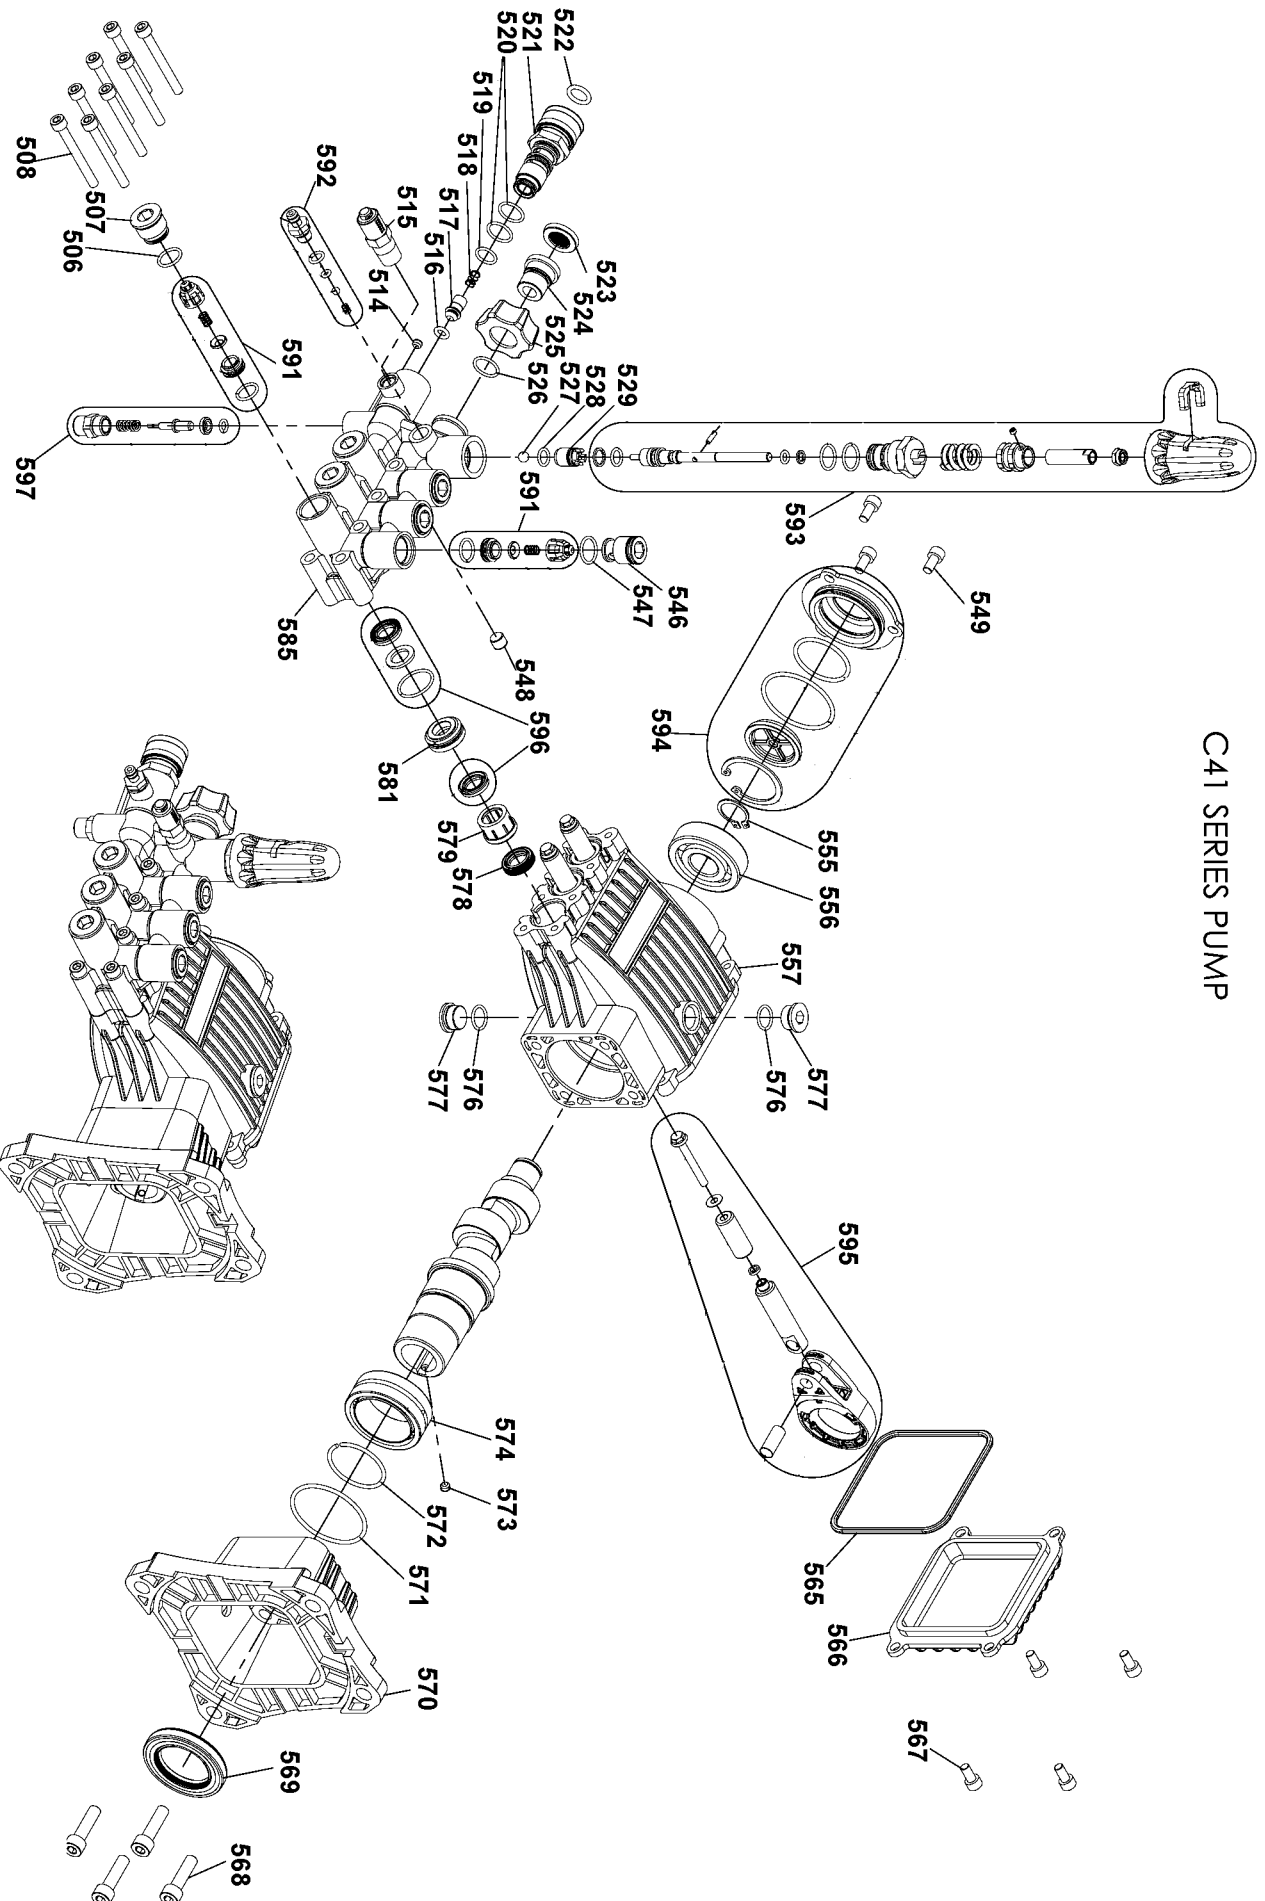

C41 SERIES PUMP

Parts List for DXPW3835 Type 0

Item Number	Part Number	Description	Qty Required
201	5140112-78	FRAME	1
202	5140113-32	REAR HANDLE	1
203	5140112-82	HANDLE	1
204	5140109-36	ENGINE	1
205	5140206-95	PUMP ASSEMBLY	1
205	5140206-95	PUMP ASSEMBLY	1
205	5140206-95	PUMP ASSEMBLY	1
205	5140206-95	PUMP ASSEMBLY	1
206	5140112-85	WHEEL ASSEMBLY	2
207	5140095-03	FOOT	2
208	5140095-00	HARDWARE KIT	1
209	5140095-01	HARDWARE KIT	1
210	5140189-00	KNOB & BOLT ASSM.	1
211	5140096-92	NOZZLE SET	1
212	5140109-33	HANDLE GRIP	1
213	5140181-05	GUN	1
214	5140095-06	LANCE	1
215	5140112-86	HOSE	1
216	5140094-96	HOSE CHEMICAL	1
221	5140112-80	REAR HANDLE	1
222	5140181-94	DASHBOARD	1
223	5140109-34	SCREW	4
224	5140094-99	NOZZLE HOLDER RUBBER	1
241	5140112-84	WOODRUFF KEY	1
252	5140094-93	HOSE ADAPTER	1
253	5140094-94	COUPLER	1
254	5140094-95	VALVE THERMAL RELIEF	1

COPYRIGHT© 2005. All Rights Reserved.

Parts list, pricing, and availability subject to change. Please visit www.dewaltservicenetwork.com for current parts information.

Parts List for DXPW3835 Type 0

Item Number	Part Number	Description	Qty Required
301	5140109-38	BLACK KNOB	1
304	5140109-39	SCREW	1
305	5140109-40	NUT	1
327	5140095-44	O-RING	2
329	5140095-45	NOZZLE	1
330	5140095-40	O-RING	1
331	5140095-41	NIPPLE	1
332	5140109-41	SCREW	8
333	5140154-31	O-RING	4
334	5140095-42	FITTING	1
335	5140109-42	VALVE PLUG	3
341	5140095-46	O-RING	1
342	5140095-47	SPRING	1
343	5140095-48	BALL	1
344	5140095-49	O-RING	1
345	5140095-50	INJECTOR	1
347	5140095-51	BOLT	1
348	5140109-43	MANIFOLD	1
349	5140109-44	VALVE PLUG	3
350	5140109-45	O-RING	3
368	000000-00	No Longer Available	1
369	5140095-38	WASHER	4
370	000000-00	No Longer Available	4
371	5140095-37	OIL SEAL	1
372	000000-00	No Longer Available	1
373	5140109-46	SCREW	3
374	5140109-47	WASHER	3