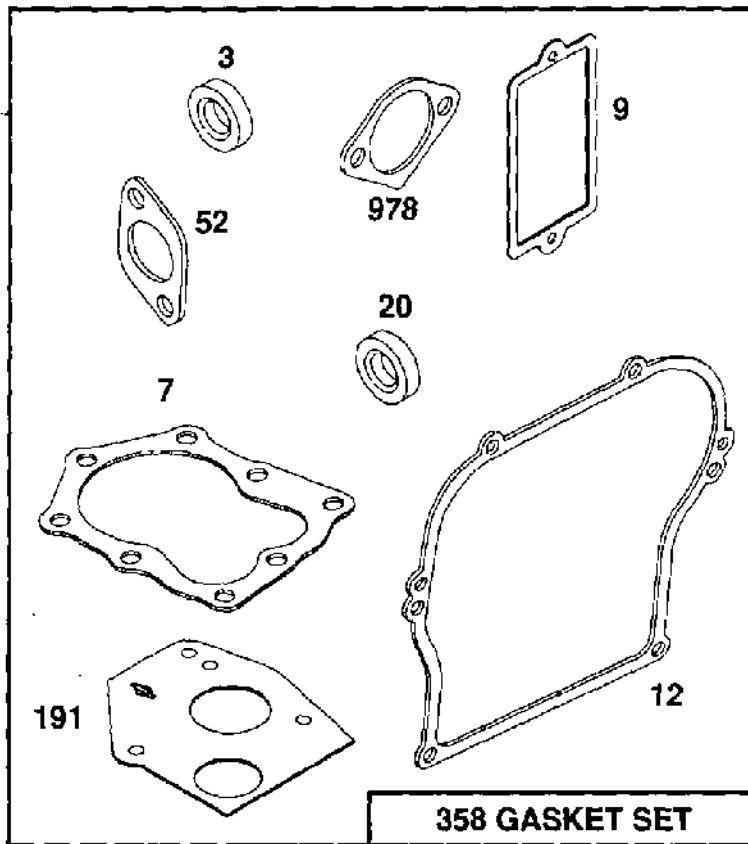

133200 to 133299
135200 to 135299

358 GASKET SET