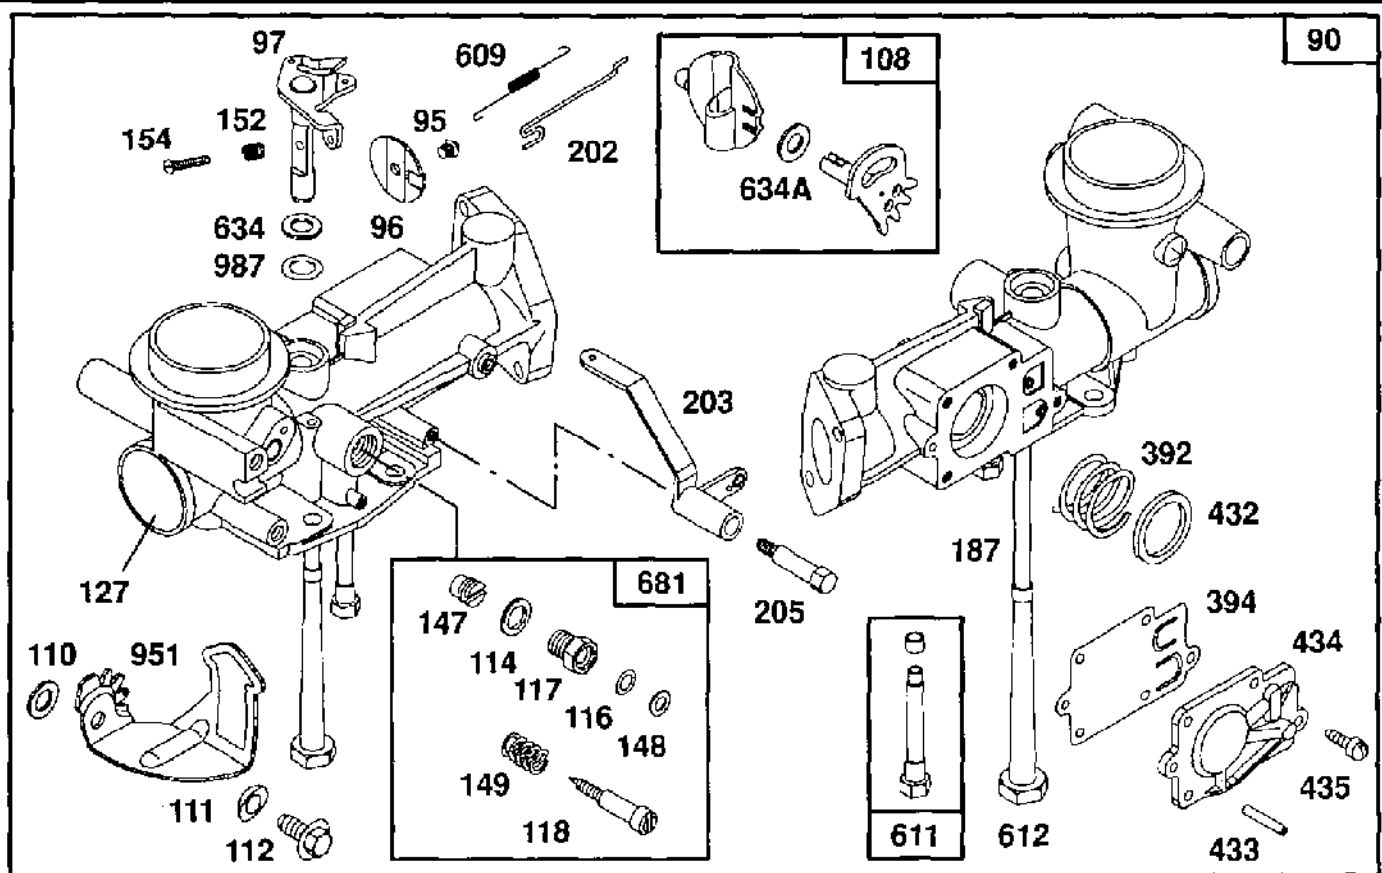

133200 to 133299
135200 to 135299

REF. NO.	PART NO.	DESCRIPTION	REF. NO.	PART NO.	DESCRIPTION	REF. NO.	PART NO.	DESCRIPTION
52	★27355	Gasket-Intake Elbow	124	94616	Screw-Carburetor Mounting	433	93265	Pin-Roll
90	397135	Carburetor	127	22831	Plug-Welch	434	213963	Cover-Diaphragm
95	93499	Screw-Sem	147	●230591	Seat-Needle Valve	435	93141	Screw-Sem
96	211203	Valve-Throttle	148	●22235	Washer-Needle Valve	609	260694	Spring
97	299212	Shaft-Throttle	149	●26336	Spring-Needle Valve	611	391813	Tube-Pick-up
109	397134	Valve-Choke	152	260575	Spring-Adjustment	612	296811	Tube-Pick-up
110	66432	Washer	154	93527	Screw-Round Head	634	271853	Washer-Shaft (Foam)
111	94060	Washer-Spring	187	231068	Pipe-Fuel	634A	270382	Washer-Felt
112	94164	Screw-Hex. Head	202	260678	Link-Throttle	681	●299060	Valve Kit
114	●65594	Gasket-Valve	203	393919	Crank-Bell	951	223286	Lever-Choke
116	●65978	Packing-Valve	205	93838	Screw-Shoulder	987	398970	Seal-Throttle Shaft
117	●230590	Nut-Needle Valve	392	260455	Spring-Diaphragm			
118	●23433	Valve-Idle Adjustment	394	●272538	Diaphragm-Carburetor			
			432	221377	Cap-Spring			

★ Included in Gasket Set-Part No. 495603.
● Included in Carburetor Kit-Part No. 495606.