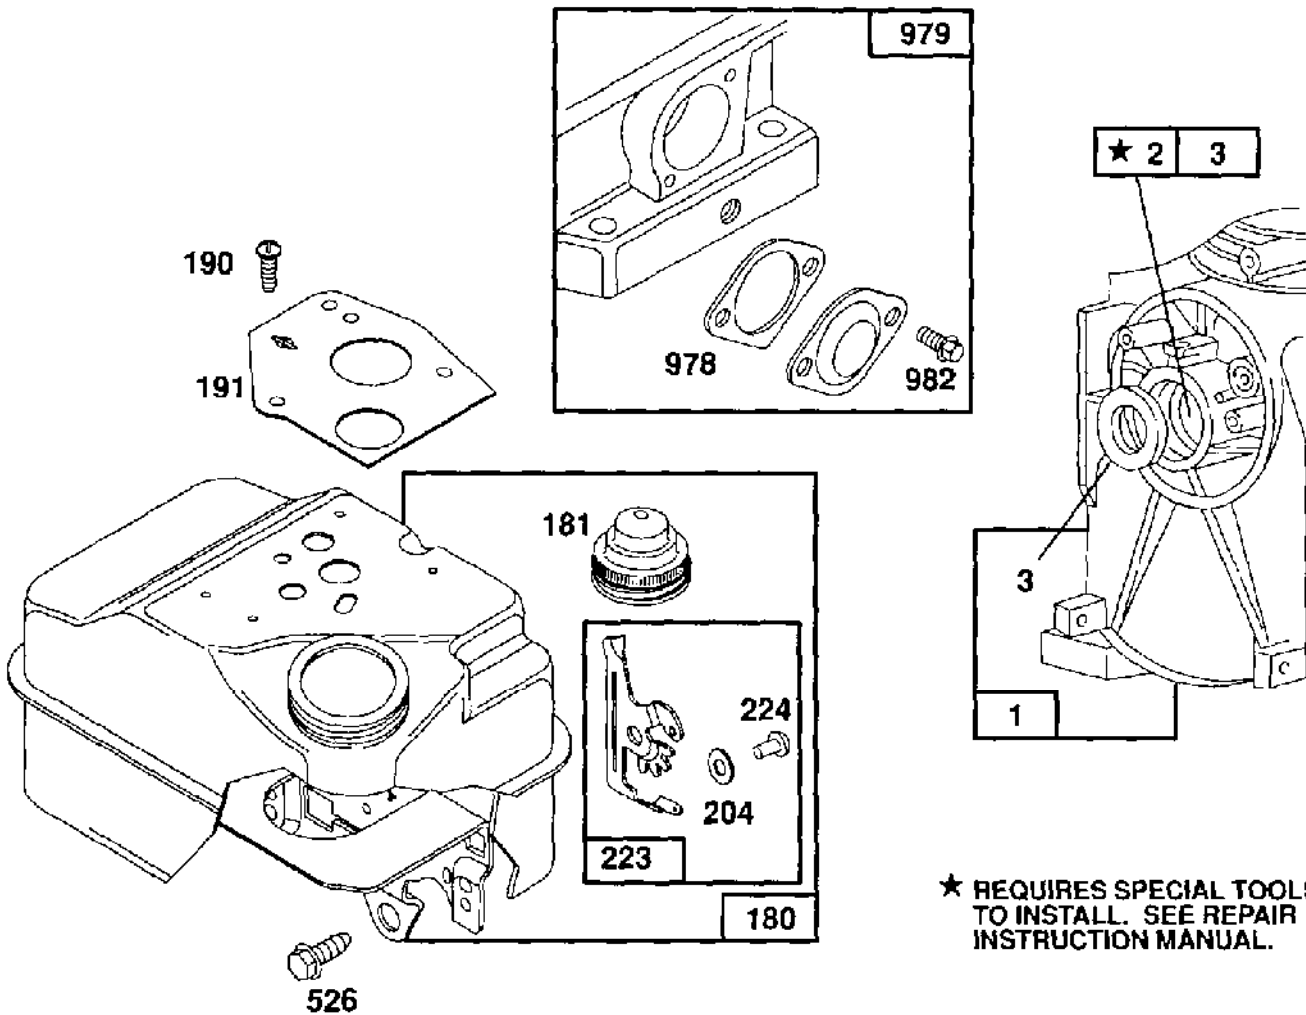

133200 to 133299
135200 to 135299

★ REQUIRES SPECIAL TOOLS TO INSTALL. SEE REPAIR INSTRUCTION MANUAL.

REF. NO.	PART NO.	DESCRIPTION	REF. NO.	PART NO.	DESCRIPTION	REF. NO.	PART NO.	DESCRIPTION
1	496388	Cylinder Assembly Used On Model(s) 133200.			Note	191	★272409	Gasket-Tank Mtg.
		Note			297565	222962	Bushing-Control Lever	
	494955	Cylinder Assembly Used On Model(s) 135200.	3	★299819	Seal-Oil	223	398584	Lever-Governor
2	399268	Bushing Used On Model(s) 133200.	180	494600	Tank-Fuel	224	93491	Rivet-Tubular
			181	394818	Cap-Fuel Tank	526	94659	Screw-Sem
						978	★271736	Gasket-Cover
						979	494807	Cover-Oil Gard®
						982	94658	Screw-Hex. Hd.
			190	94712	Screw-Sem			7Z

★ Included in Gasket Set-Part No. 495603.
● Included in Carburetor Kit-Part No. 495606.