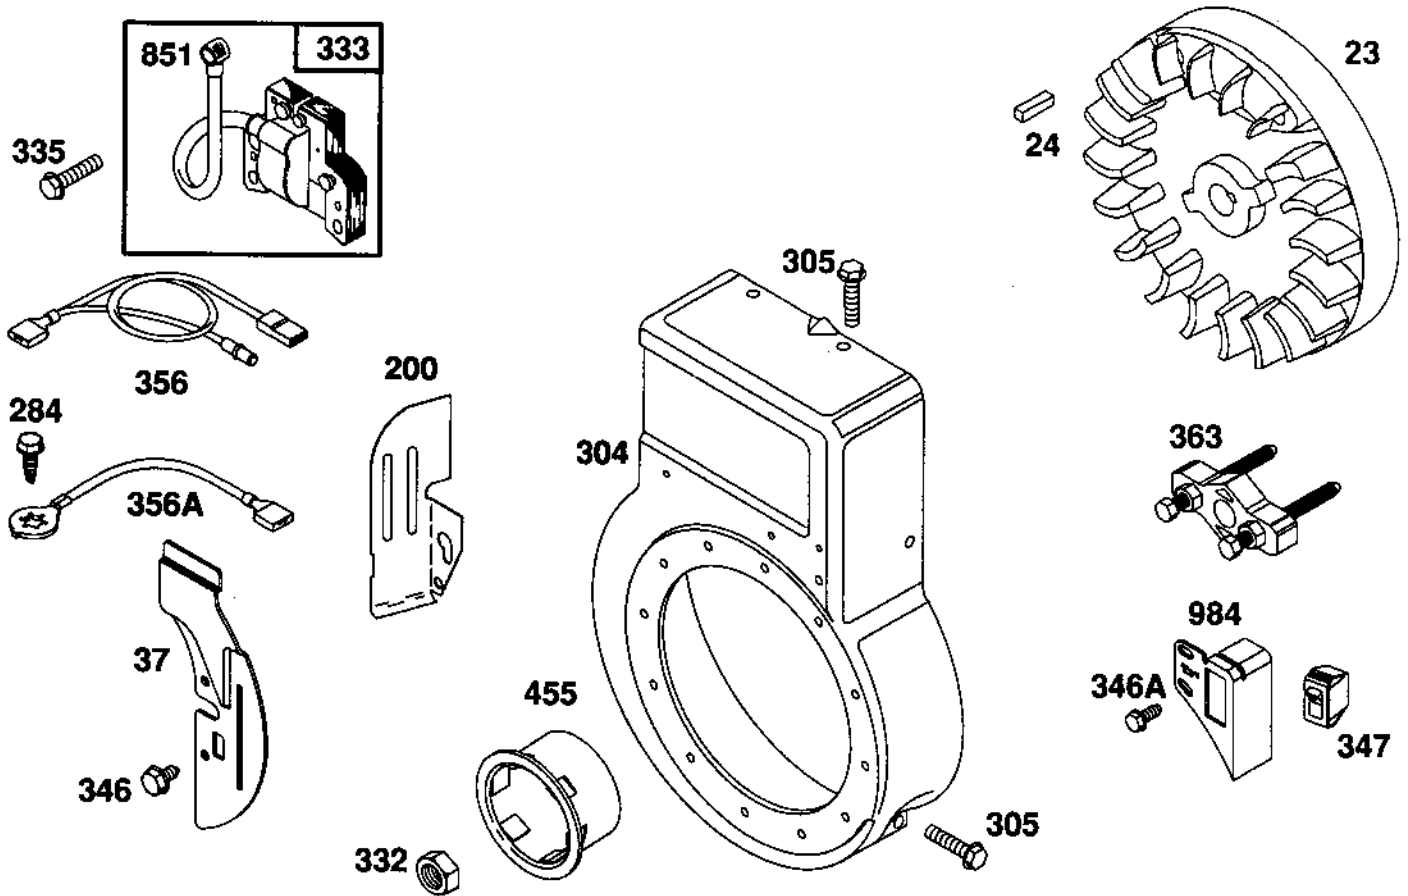

REF. NO.	PART NO.	DESCRIPTION	REF. NO.	PART NO.	DESCRIPTION	REF. NO.	PART NO.	DESCRIPTION
23	297229	Flywheel	335	93414	Screw-Sem	356A	495118	Wire-Stop (Stop Switch to Ground)
24	222698	Key-Flywheel	346	94680	Screw-Sem	363	19069	Flywheel Puller
37	222443	Guard-Flywheel	346A	93705	Screw-Sem	455	224250	Cup-Flywheel
200	223886	Guide-Air	347	493521	Switch-Stop	851	221798	Terminal-Cable
284	94620	Screw-Self Tapping	356	495135	Wire-Stop (Armature to Switch)	984	224746	Bracket-Indicator Light
304	494791	Housing-Blower						
305	94619	Screw-Hex. Head						
332	92284	Nut-Flywheel						
333	397358	Armature-Magneto						

- ★ Included in Gasket Set-Part No. 495603.
- Included in Carburetor Kit-Part No. 495606.