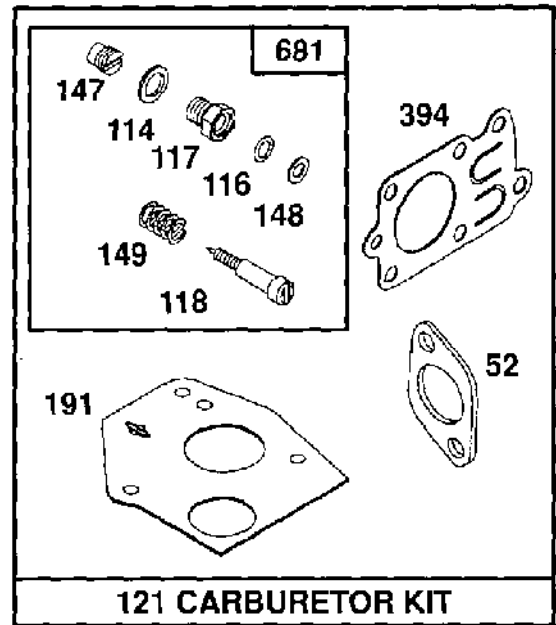

121 CARBURETOR KIT

REF. NO.	PART NO.	DESCRIPTION	REF. NO.	PART NO.	DESCRIPTION	REF. NO.	PART NO.	DESCRIPTION
3	★299819	Seal-Oil	20	★495307	Seal-Oil	148	●22235	Washer-Needle Valve
7	★272157	Gasket-Cylinder Head	52	★27355	Gasket-Intake Elbow	149	●26336	Spring-Needle Valve
9	★27548	Gasket-Breather	114	●66594	Gasket-Valve	191	★272409	Gasket-Tank Mtg.
12	★270080	Gasket-Crankcase (.015" Thick, Std.)	116	●65978	Packing-Valve	358	495603	Gasket Set
	★270125	Gasket-Crkcase (.005" Thick)	117	●230590	Nut-Needle Valve	394	●272538	Diaphragm
	★270126	Gasket-Crkcase (.009" Thick)	118	●23433	Valve-Idle Adjustment	681	●299060	Valve Kit
			121	495606	Carburetor Kit	978	★271736	Gasket-Cover
			147	●230591	Seat-Needle Valve			

★ Included in Gasket Set-Part No. 495603.
● Included in Carburetor Kit-Part No. 495606.