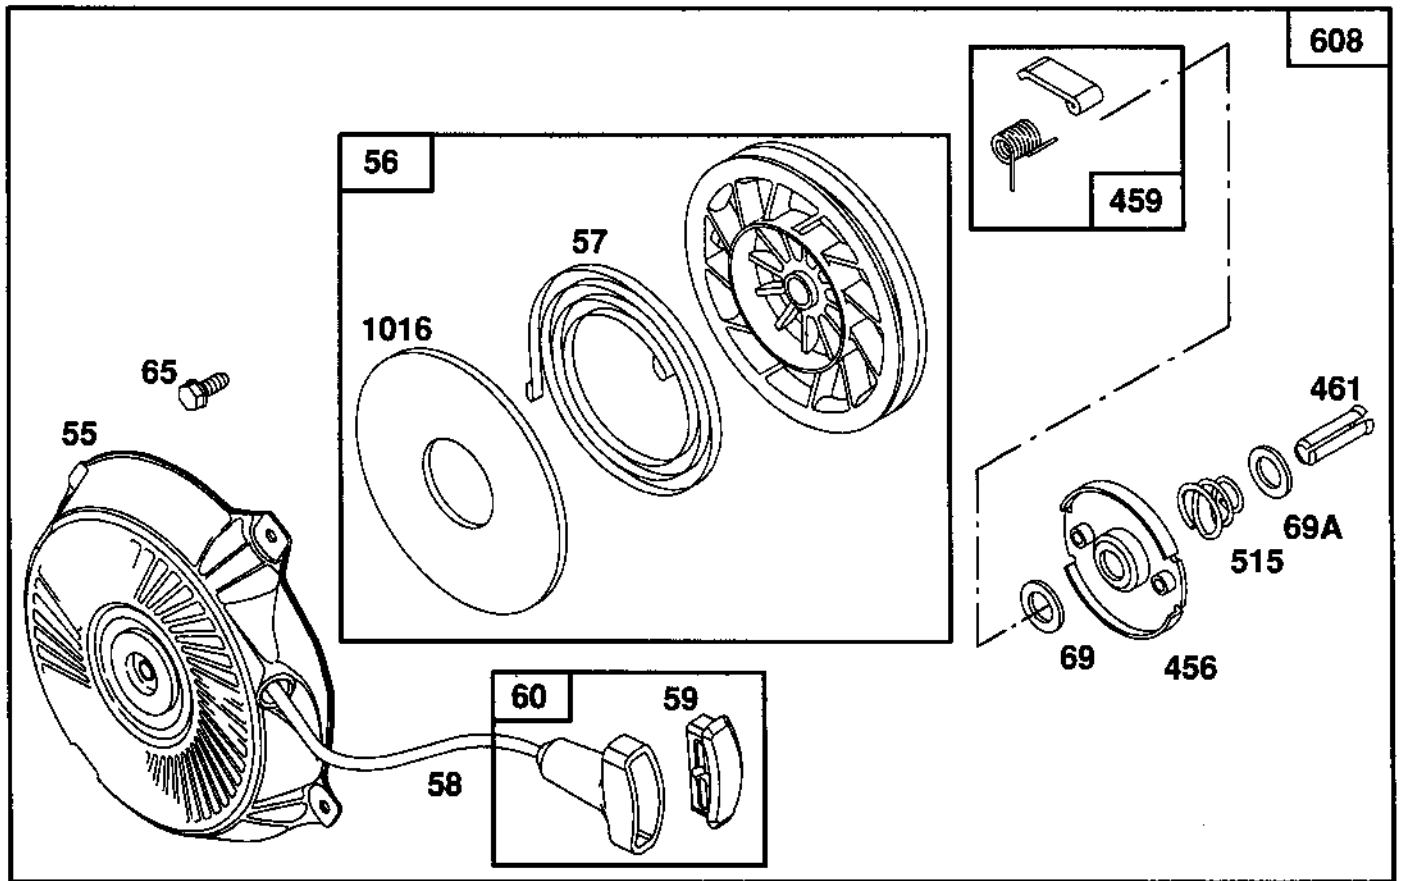

133200 to 133299
135200 to 135299

REF. NO.	PART NO.	DESCRIPTION	REF. NO.	PART NO.	DESCRIPTION	REF. NO.	PART NO.	DESCRIPTION
55	494846	Housing—Rewind Starter	59	396892	Insert—Starter Handle	456	224321	Retainer—Spring
56	493824	Pulley—Starter	60	393152	Handle—Rewind Starter	459	492833	Pawl—Ratchet
57	262594	Spring—Rewind Starter	65	94686	Screw—Housing Mtg.	461	262626	Pin—Spring
58	280406	Rope—Starter Cut to Required Length.	69	280973	Washer	515	262625	Spring
			69A	224322	Washer	608	495766	Starter—Rewind
						1016	224278	Spacer

★ Included in Gasket Set—Part No. 495603.
● Included in Carburetor Kit—Part No. 495606.