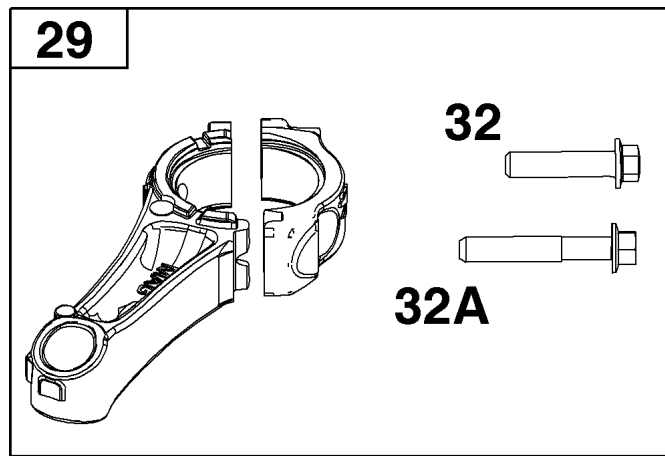

## Carburetor Group

REF NO	PART NO	QTY	DESCRIPTION
104	590558	1	Pin-Float Hinge
105	594581	1	Valve-Float Needle
117	597304	1	JET, Main -(Standard)
118	597305	1	JET, Main -(High Altitude)
121		1	KIT, Carburetor Overhaul -(Part information located in Service Parts and Tools Group.)
122	590549	1	Spacer-Carburetor
125	597306	1	CARBURETOR
133	591120	1	Float-Carburetor
137	594633	1	Gasket-Float Bowl
163	799580	1	Gasket-Air Cleaner
217	590740	1	Spring-Choke Return
493	593330	1	Bracket-Mounting -(Crankcase Cover/Sump or Cylinder Assembly)
623	799581	1	Seal-O Ring -(Carburetor Spacer)
623	697478	1	Retainer-Seal -(Carburetor Spacer)
729	594752	1	Clip-Wire
951	591104		Lever-Choke
975	594632	1	Bowl-Float
1127	590554	2	Screw -(Float Bowl to Carburetor Body)
1218	270344S	1	Seal-O Ring -(Carburetor)
1218A	697478	1	Retainer-Seal
1238	590562	2	SCREW -(Carburetor Spacer)

## Controls Group

REF NO	PART NO	QTY	DESCRIPTION
188	793480	1	SCREW -(Control Bracket)
202	597286	1	LINK, Mechanical Governor
209	597440	1	SPRING, Governor
222	596754	1	BRACKET, Control
227	595284	1	Lever-Governor Control
347	592694	1	Switch-Rocker
356			WIRE, Stop -(Part information located in Flywheel/Ignition/Starter Group.)
401	597287	1	LINK, Actuator
505	597312	1	NUT -(Governor Control Lever)
562	793514	1	Bolt -(Governor Control Lever)
578	597292	1	WIRE ASSEMBLY

## Crankshaft Group

REF NO	PART NO	QTY	DESCRIPTION
16	597302	1	CRANKSHAFT
24	222698S	1	KEY, Flywheel
25	590404	1	Piston Assembly -(Standard)
25	590405	1	Piston Assembly -(.020" Oversize)
26	590402	1	Ring Set -(Standard)
26	590403	2	Ring Set -(.020" Oversize)
27	691588	1	Lock-Piston Pin
28	298909	1	Pin-Piston
29	796470	1	Rod-Connecting
32	691664	1	Screw -(Connecting Rod)(Short)
32A	695759	1	Screw (Connecting Rod) -(Connecting Rod)(Long)
46	694039	1	Camshaft
741	797521	1	Gear-Timing