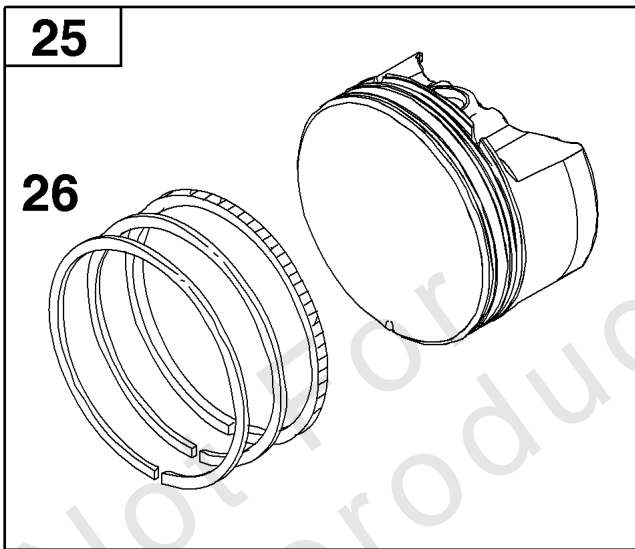

Crankshaft Group

REF NO	PART NO	QTY	DESCRIPTION
16	597302	1	CRANKSHAFT
24	222698S	1	KEY, Flywheel
25	590404	1	Piston Assembly -(Standard)
25	590405	1	Piston Assembly -(.020" Oversize)
26	590402	1	Ring Set -(Standard)
26	590403	2	Ring Set -(.020" Oversize)
27	691588	1	Lock-Piston Pin
28	298909	1	Pin-Piston
29	796470	1	Rod-Connecting
32	691664	1	Screw -(Connecting Rod)(Short)
32A	695759	1	Screw (Connecting Rod) -(Connecting Rod)(Long)
46	694039	1	Camshaft
741	797521	1	Gear-Timing

Not For
Reproduction