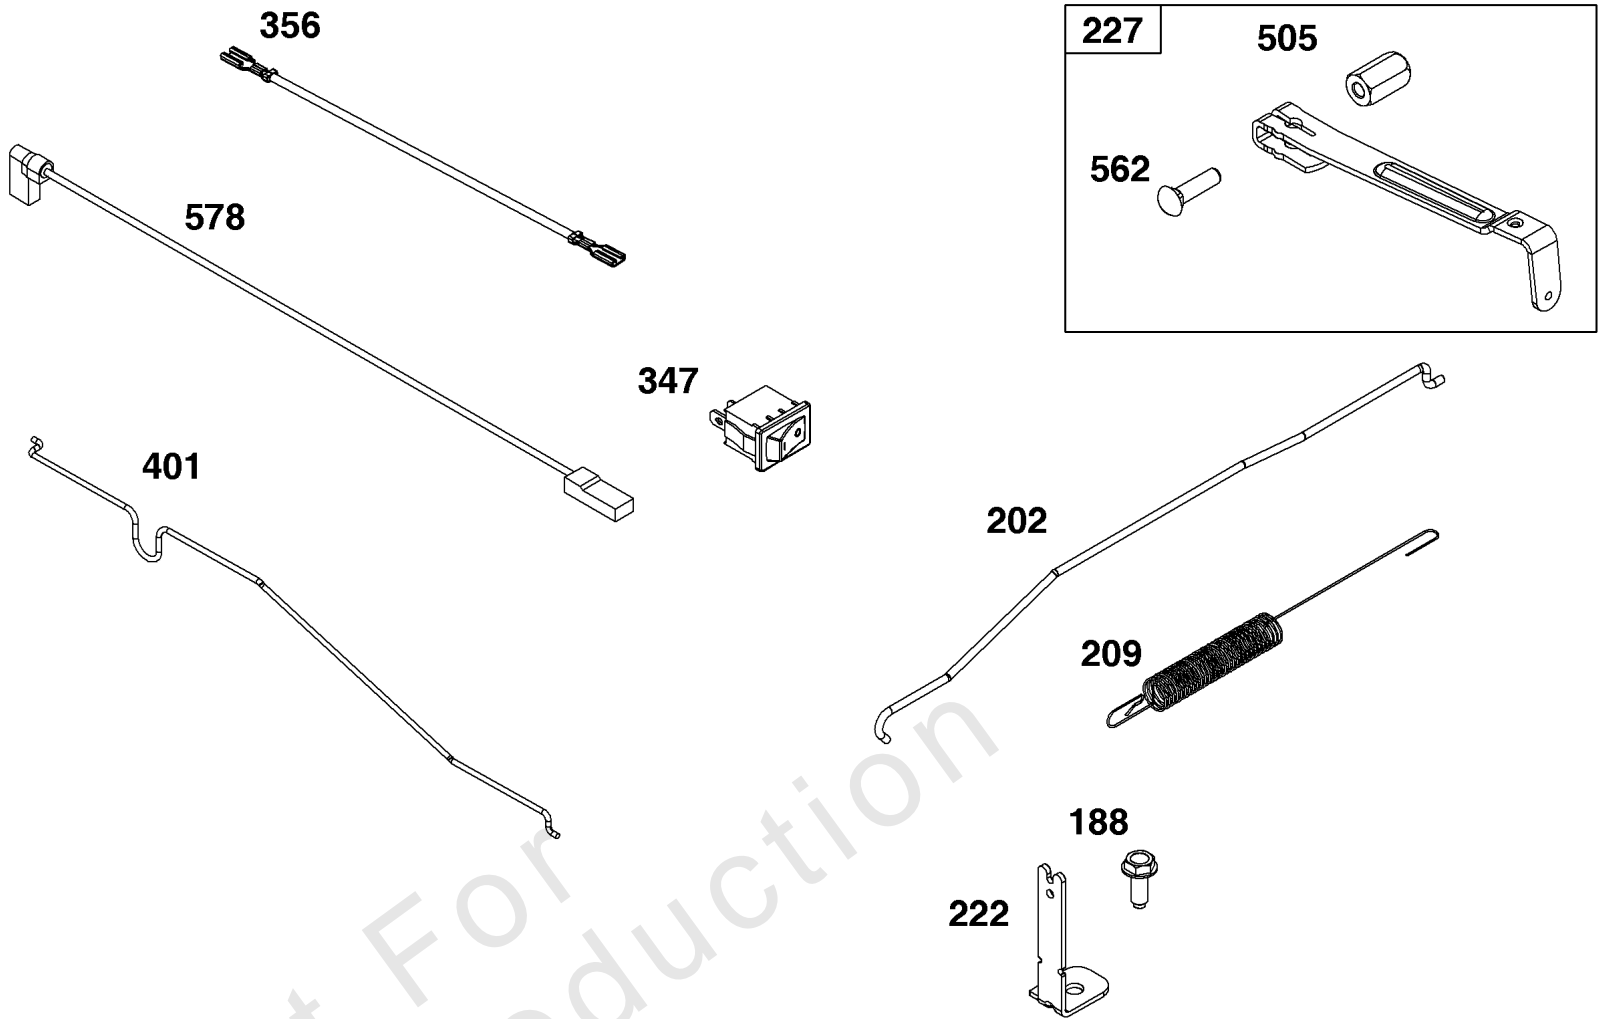

## ***Blower Housing and Air Cleaner Group***

<b>REF NO</b>	<b>PART NO</b>	<b>QTY</b>	<b>DESCRIPTION</b>
11	595283	1	Tube-Breather
58	591108	1	Rope-Starter
60	281434S	1	Grip-Starter Rope
305	590586	3	Screw -(Blower Housing)
411	793480	2	SCREW
535	595297	1	Filter-Air Cleaner Foam
770	597279	1	STARTER, Rewind
875	597291	1	BASE, Air Cleaner
968	595294	1	Cover-Air Cleaner
971	590552	2	SCREW -(Air Cleaner Base to Carburetor/Throttle Body)
1036			LABEL, Emissions -(Available from a Briggs & Stratton Authorized Dealer)

## Carburetor Group

REF NO	PART NO	QTY	DESCRIPTION
104	590558	1	Pin-Float Hinge
105	594581	1	Valve-Float Needle
117	597304	1	JET, Main -(Standard)
118	597305	1	JET, Main -(High Altitude)
121		1	KIT, Carburetor Overhaul -(Part information located in Service Parts and Tools Group.)
122	590549	1	Spacer-Carburetor
125	597306	1	CARBURETOR
133	591120	1	Float-Carburetor
137	594633	1	Gasket-Float Bowl
163	799580	1	Gasket-Air Cleaner
217	590740	1	Spring-Choke Return
493	593330	1	Bracket-Mounting -(Crankcase Cover/Sump or Cylinder Assembly)
623	799581	1	Seal-O Ring -(Carburetor Spacer)
623	697478	1	Retainer-Seal -(Carburetor Spacer)
729	594752	1	Clip-Wire
951	591104		Lever-Choke
975	594632	1	Bowl-Float
1127	590554	2	Screw -(Float Bowl to Carburetor Body)
1218	270344S	1	Seal-O Ring -(Carburetor)
1218A	697478	1	Retainer-Seal
1238	590562	2	SCREW -(Carburetor Spacer)

## Crankshaft Group

REF NO	PART NO	QTY	DESCRIPTION
16	597302	1	CRANKSHAFT
24	222698S	1	KEY, Flywheel
25	590404	1	Piston Assembly -(Standard)
25	590405	1	Piston Assembly -(.020" Oversize)
26	590402	1	Ring Set -(Standard)
26	590403	2	Ring Set -(.020" Oversize)
27	691588	1	Lock-Piston Pin
28	298909	1	Pin-Piston
29	796470	1	Rod-Connecting
32	691664	1	Screw -(Connecting Rod)(Short)
32A	695759	1	Screw (Connecting Rod) -(Connecting Rod)(Long)
46	694039	1	Camshaft
741	797521	1	Gear-Timing