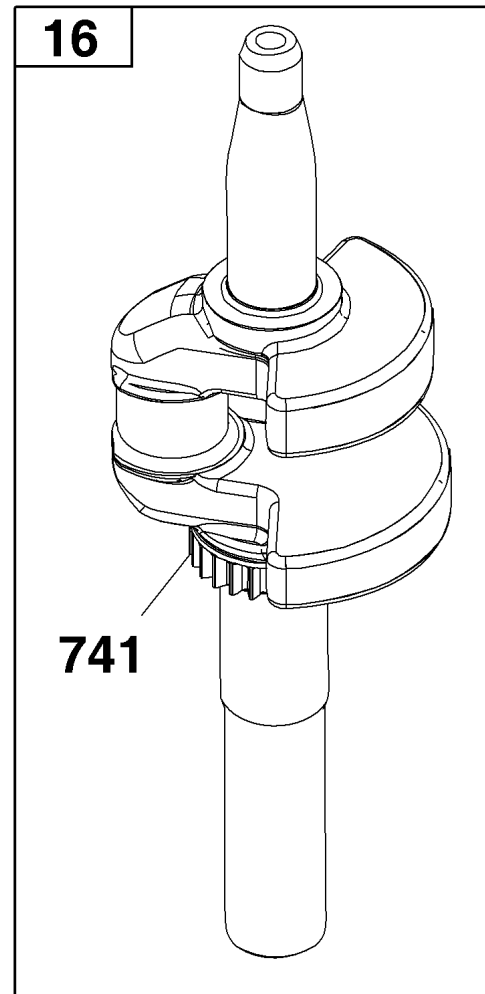

## Carburetor Group

REF NO	PART NO	QTY	DESCRIPTION
104	590558	1	Pin-Float Hinge
105	594581	1	Valve-Float Needle
117	597304	1	JET, Main -(Standard)
118	597305	1	JET, Main -(High Altitude)
121		1	KIT, Carburetor Overhaul -(Part information located in Service Parts and Tools Group.)
122	590549	1	Spacer-Carburetor
125	597306	1	CARBURETOR
133	591120	1	Float-Carburetor
137	594633	1	Gasket-Float Bowl
163	799580	1	Gasket-Air Cleaner
217	590740	1	Spring-Choke Return
493	593330	1	Bracket-Mounting -(Crankcase Cover/Sump or Cylinder Assembly)
623	799581	1	Seal-O Ring -(Carburetor Spacer)
623	697478	1	Retainer-Seal -(Carburetor Spacer)
729	594752	1	Clip-Wire
951	591104		Lever-Choke
975	594632	1	Bowl-Float
1127	590554	2	Screw -(Float Bowl to Carburetor Body)
1218	270344S	1	Seal-O Ring -(Carburetor)
1218A	697478	1	Retainer-Seal
1238	590562	2	SCREW -(Carburetor Spacer)

## Controls Group

REF NO	PART NO	QTY	DESCRIPTION
188	793480	1	SCREW -(Control Bracket)
202	597286	1	LINK, Mechanical Governor
209	597440	1	SPRING, Governor
222	596754	1	BRACKET, Control
227	595284	1	Lever-Governor Control
347	592694	1	Switch-Rocker
356			WIRE, Stop -(Part information located in Flywheel/Ignition/Starter Group.)
401	597287	1	LINK, Actuator
505	597312	1	NUT -(Governor Control Lever)
562	793514	1	Bolt -(Governor Control Lever)
578	597292	1	WIRE ASSEMBLY

## Crankshaft Group

REF NO	PART NO	QTY	DESCRIPTION
16	597302	1	CRANKSHAFT
24	222698S	1	KEY, Flywheel
25	590404	1	Piston Assembly -(Standard)
25	590405	1	Piston Assembly -(.020" Oversize)
26	590402	1	Ring Set -(Standard)
26	590403	2	Ring Set -(.020" Oversize)
27	691588	1	Lock-Piston Pin
28	298909	1	Pin-Piston
29	796470	1	Rod-Connecting
32	691664	1	Screw -(Connecting Rod)(Short)
32A	695759	1	Screw (Connecting Rod) -(Connecting Rod)(Long)
46	694039	1	Camshaft
741	797521	1	Gear-Timing