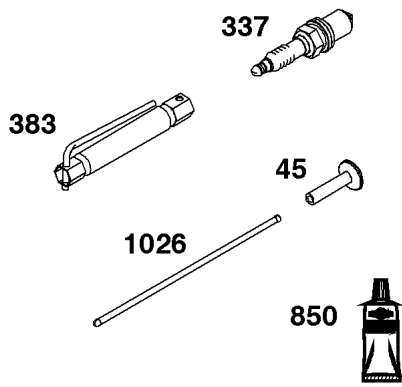

Not For
Reproduction

Cylinder Head Group

REF NO	PART NO	QTY	DESCRIPTION
5	597267	1	HEAD, Cylinder
7	796475	1	Gasket-Cylinder Head
13	793451	4	Screw -(Cylinder Head)
33	499642	1	Valve-Exhaust
34	795443	1	Valve-Intake
35	597303	1	SPRING, Valve -(Intake)
36	597303	1	SPRING, Valve -(Exhaust)
40	692194	2	Retainer-Valve
45	690977	2	TAPPET, Valve
155	597311	1	PLATE, Cylinder Head
192	597314	2	ADJUSTER, Rocker Arm
238	691300	2	Cap-Valve
337	594264	1	Plug-Spark
383		1	WRENCH, Spark Plug -(Part information located in Service Parts and Tools Group.)
623	799581	1	Seal-O Ring -(Carburetor Spacer)
718	690959	2	PIN, Locating
830	597315	2	STUD, Rocker Arm
850			SEALANT, Liquid -(Part information located in Service Parts and Tools Group.)
868	597316	1	SEAL, Valve
914	591103	4	Screw -(Rocker Cover)
1022	597318	1	GASKET, Rocker Cover
1023	597280	1	COVER, Rocker
1026	796481	2	Rod-Push
1029	691230	2	Arm-Rocker