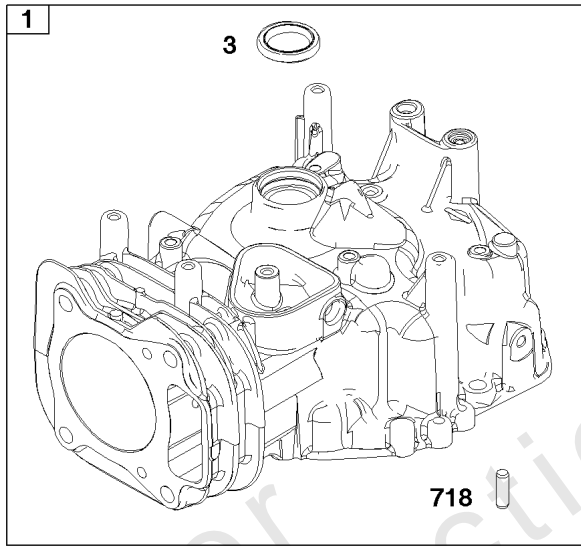

Not For
Reproduction

Cylinder Group

REF NO	PART NO	QTY	DESCRIPTION
1	595286	1	Cylinder Assembly
3	299819S	1	SEAL, Oil -(Magneto Side)
7			GASKET, Cylinder Head -(Part information located in Cylinder Head Group.)
12			GASKET, Crankcase -(Part information located in Sump and Lubrication Group.)
20			SEAL, Oil -(Part information located in Sump and Lubrication Group.)
358			GASKET SET, Engine -(Part information located in Service Parts and Tools Group.)
404	690272	1	WASHER -(Governor Crank)
524			SEAL, O-Ring -(Part information located in Sump and Lubrication Group.)
615	690340	1	RETAINER, Governor Shaft
616	798327	1	Crank-Governor
623			SEAL, O-Ring -(Part information located in Carburetor Group.)
718	690959	2	PIN, Locating
725	597313	1	SHIELD, Heat
728	793480		SCREW -(Heat Shield)
842			SEAL, O-Ring
868			SEAL, Valve -(Part information located in Cylinder Head Group.)
1022			GASKET, Rocker Cover -(Part information located in Cylinder Head Group.)
1263	697124	1	REED, Breather
1264	793453	1	SCREW -(Breather Reed)
1319	794467		LABEL, Warning
1319A	841997		LABEL-EMISSIONS