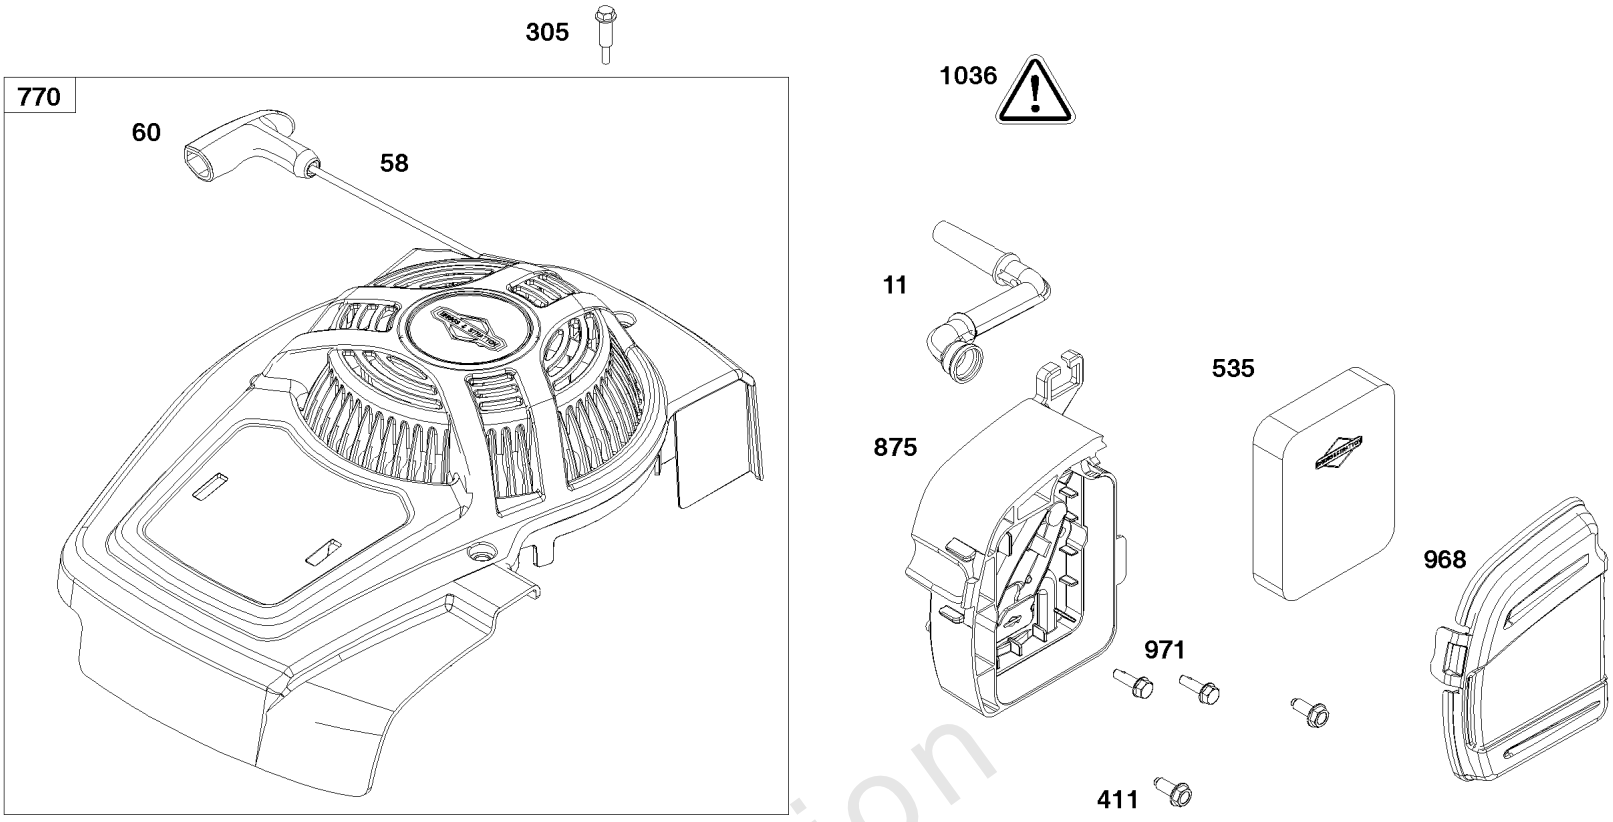

Not For
Reproduction

Blower Housing and Air Cleaner Group

REF NO	PART NO	QTY	DESCRIPTION
11	595283	1	Tube-Breather
58	591108	1	Rope-Starter
60	281434S	1	Grip-Starter Rope
305	590586	3	Screw -(Blower Housing)
411	793480	2	SCREW
535	595297	1	Filter-Air Cleaner Foam
770	597279	1	STARTER, Rewind
875	597291	1	BASE, Air Cleaner
968	595294	1	Cover-Air Cleaner
971	590552	2	SCREW -(Air Cleaner Base to Carburetor/Throttle Body)
1036			LABEL, Emissions -(Available from a Briggs & Stratton Authorized Dealer)

Not For
Reproduction