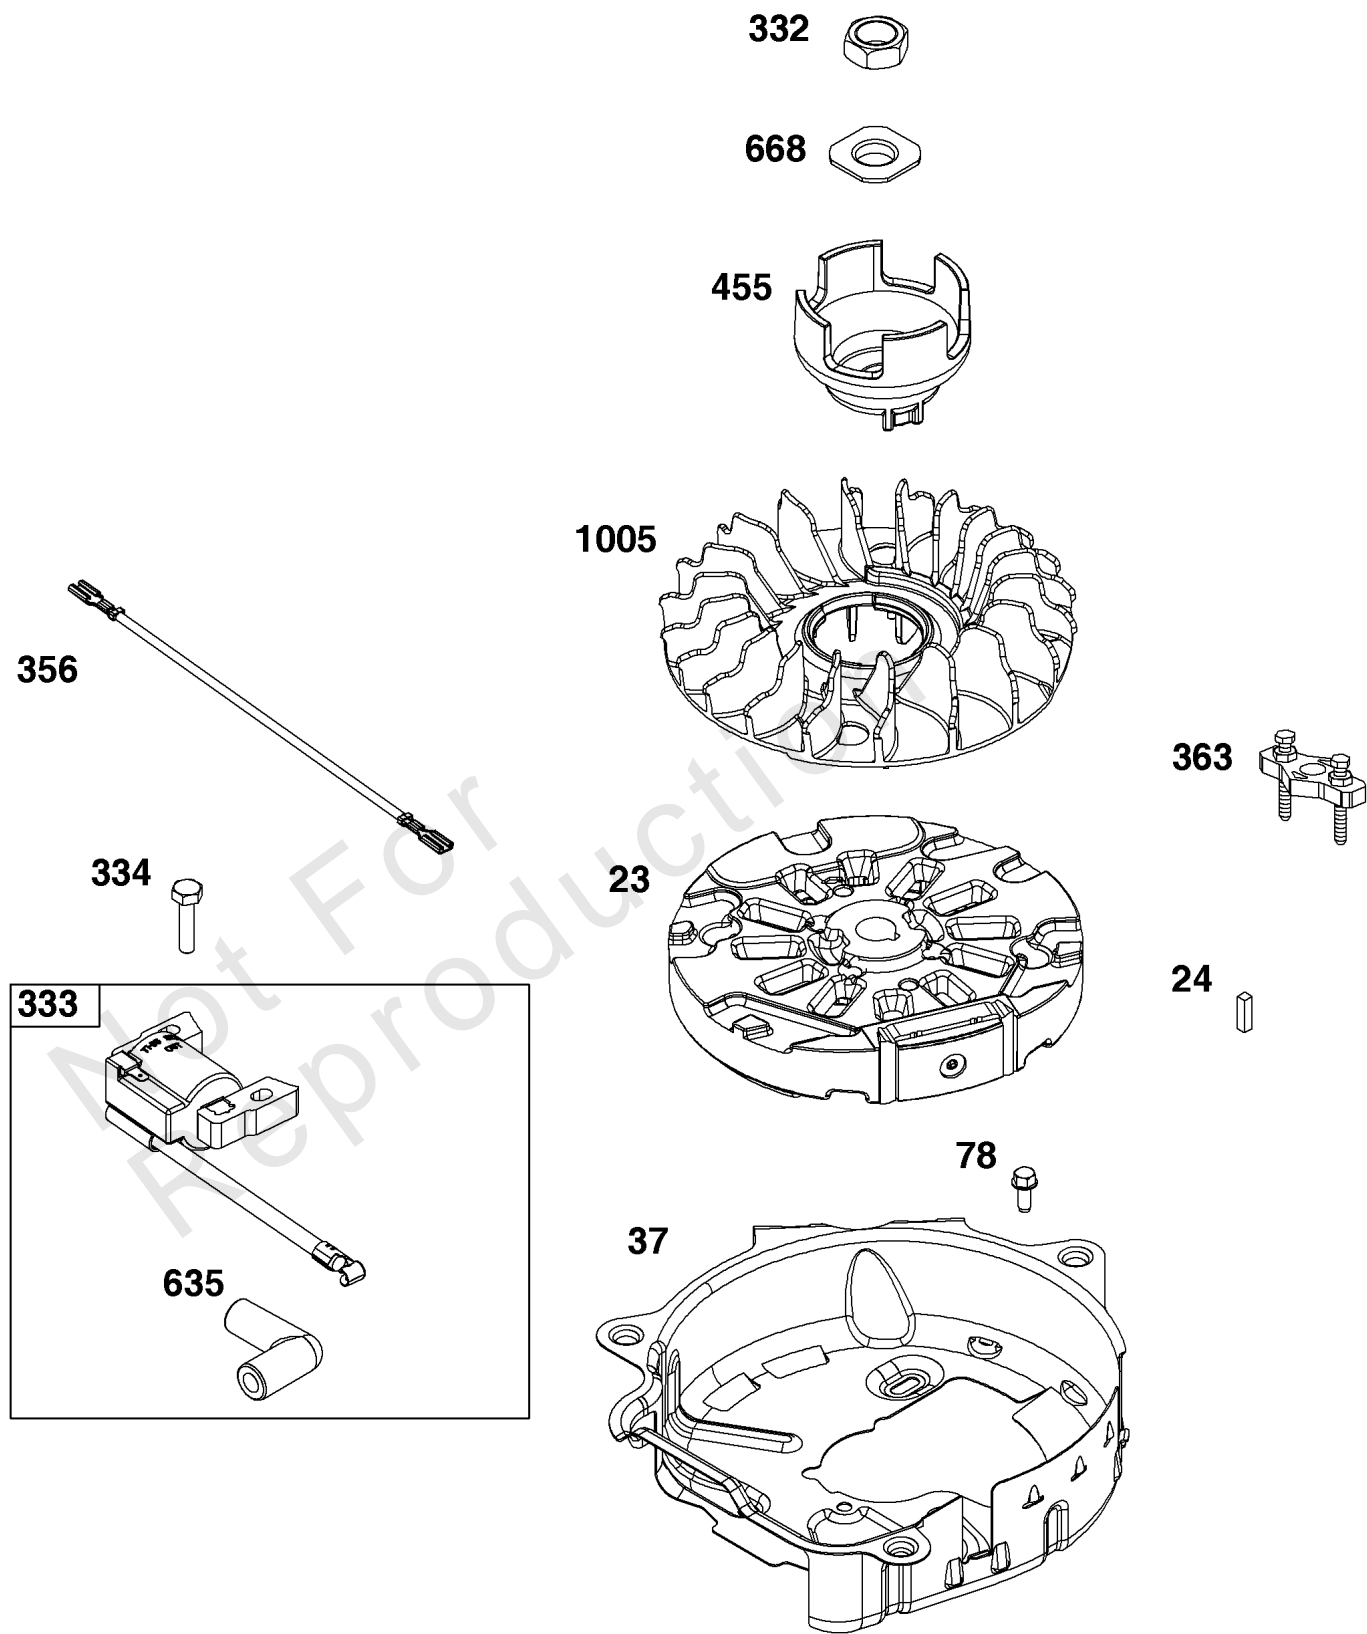

Flywheel , Ignition, & Starter Group

REF NO	PART NO	QTY	DESCRIPTION
23	597277	1	FLYWHEEL
24	JUMPTO24		KEY, Flywheel -(Part information located in Crankshaft Group.)
37	595290	1	Guard-Flywheel
78	793480	5	SCREW -(Flywheel Guard)
332	690662	1	Nut -(Flywheel)
333	595291	1	Armature-Magneto
334	793454	2	Screw -(Magneto Armature)
356	597293	1	WIRE, Stop
363			PULLER, Flywheel -(Part information located in Service Parts and Tools Group.)
455	593960	1	Cup-Flywheel
635	692076	1	BOOT, Spark Plug
668	590546	1	Spacer -(Flywheel)
1005	597278	1	FAN, Flywheel

Not For
Reproduction