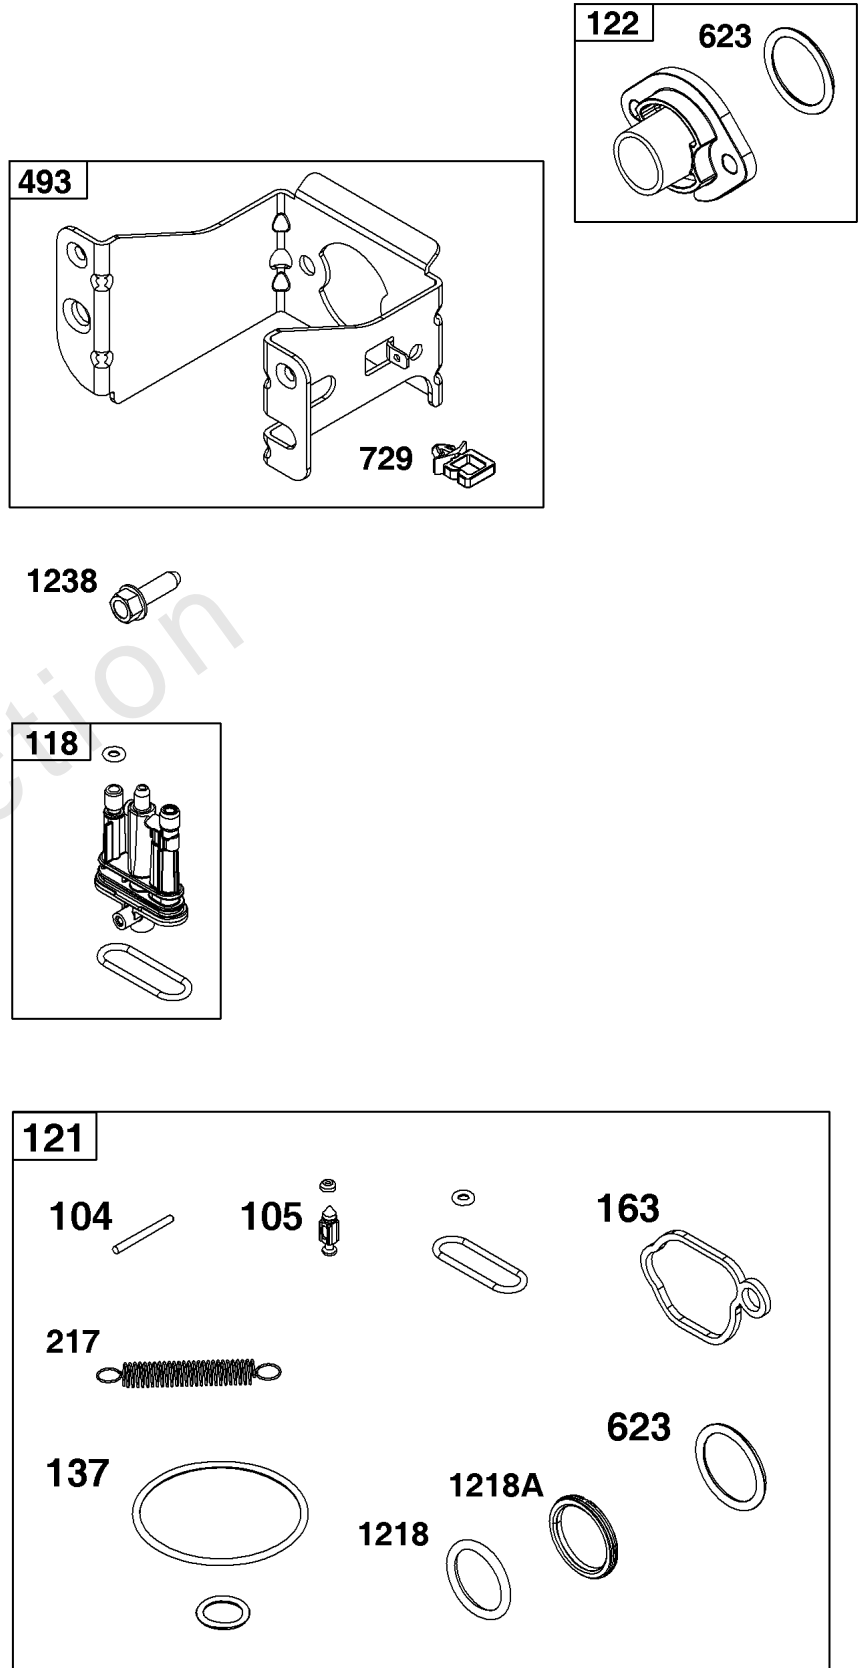

## Carburetor Group

REF NO	PART NO	QTY	DESCRIPTION
104	590558	1	Pin-Float Hinge
105	594581	1	Valve-Float Needle
117	597304	1	JET, Main -(Standard)
118	597305	1	JET, Main -(High Altitude)
121		1	KIT, Carburetor Overhaul -(Part information located in Service Parts and Tools Group.)
122	590549	1	Spacer-Carburetor
125	597306	1	CARBURETOR
133	591120	1	Float-Carburetor
137	594633	1	Gasket-Float Bowl
163	799580	1	Gasket-Air Cleaner
217	590740	1	Spring-Choke Return
493	593330	1	Bracket-Mounting -(Crankcase Cover/Sump or Cylinder Assembly)
623	799581	1	Seal-O Ring -(Carburetor Spacer)
623	697478	1	Retainer-Seal -(Carburetor Spacer)
729	594752	1	Clip-Wire
951	591104		Lever-Choke
975	594632	1	Bowl-Float
1127	590554	2	Screw -(Float Bowl to Carburetor Body)
1218	270344S	1	Seal-O Ring -(Carburetor)
1218A	697478	1	Retainer-Seal
1238	590562	2	SCREW -(Carburetor Spacer)

## Controls Group

REF NO	PART NO	QTY	DESCRIPTION
188	793480	1	SCREW -(Control Bracket)
202	597286	1	LINK, Mechanical Governor
209	597440	1	SPRING, Governor
222	596754	1	BRACKET, Control
227	595284	1	Lever-Governor Control
347	592694	1	Switch-Rocker
356			WIRE, Stop -(Part information located in Flywheel/Ignition/Starter Group.)
401	597287	1	LINK, Actuator
505	597312	1	NUT -(Governor Control Lever)
562	793514	1	Bolt -(Governor Control Lever)
578	597292	1	WIRE ASSEMBLY

## Crankshaft Group

REF NO	PART NO	QTY	DESCRIPTION
16	597302	1	CRANKSHAFT
24	222698S	1	KEY, Flywheel
25	590404	1	Piston Assembly -(Standard)
25	590405	1	Piston Assembly -(.020" Oversize)
26	590402	1	Ring Set -(Standard)
26	590403	2	Ring Set -(.020" Oversize)
27	691588	1	Lock-Piston Pin
28	298909	1	Pin-Piston
29	796470	1	Rod-Connecting
32	691664	1	Screw -(Connecting Rod)(Short)
32A	695759	1	Screw (Connecting Rod) -(Connecting Rod)(Long)
46	694039	1	Camshaft
741	797521	1	Gear-Timing