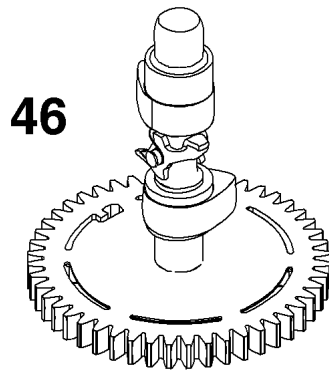

## Carburetor Group

REF NO	PART NO	QTY	DESCRIPTION
104	590558	1	Pin-Float Hinge
105	594581	1	Valve-Float Needle
117	597304	1	JET, Main -(Standard)
118	597305	1	JET, Main -(High Altitude)
121		1	KIT, Carburetor Overhaul -(Part information located in Service Parts and Tools Group.)
122	590549	1	Spacer-Carburetor
125	597306	1	CARBURETOR
133	591120	1	Float-Carburetor
137	594633	1	Gasket-Float Bowl
163	799580	1	Gasket-Air Cleaner
217	590740	1	Spring-Choke Return
493	593330	1	Bracket-Mounting -(Crankcase Cover/Sump or Cylinder Assembly)
623	799581	1	Seal-O Ring -(Carburetor Spacer)
623	697478	1	Retainer-Seal -(Carburetor Spacer)
729	594752	1	Clip-Wire
951	591104		Lever-Choke
975	594632	1	Bowl-Float
1127	590554	2	Screw -(Float Bowl to Carburetor Body)
1218	270344S	1	Seal-O Ring -(Carburetor)
1218A	697478	1	Retainer-Seal
1238	590562	2	SCREW -(Carburetor Spacer)

## Controls Group

REF NO	PART NO	QTY	DESCRIPTION
188	793480	1	SCREW -(Control Bracket)
202	597286	1	LINK, Mechanical Governor
209	597440	1	SPRING, Governor
222	596754	1	BRACKET, Control
227	595284	1	Lever-Governor Control
347	592694	1	Switch-Rocker
356			WIRE, Stop -(Part information located in Flywheel/Ignition/Starter Group.)
401	597287	1	LINK, Actuator
505	597312	1	NUT -(Governor Control Lever)
562	793514	1	Bolt -(Governor Control Lever)
578	597292	1	WIRE ASSEMBLY

## Crankshaft Group

REF NO	PART NO	QTY	DESCRIPTION
16	597302	1	CRANKSHAFT
24	222698S	1	KEY, Flywheel
25	590404	1	Piston Assembly -(Standard)
25	590405	1	Piston Assembly -(.020" Oversize)
26	590402	1	Ring Set -(Standard)
26	590403	2	Ring Set -(.020" Oversize)
27	691588	1	Lock-Piston Pin
28	298909	1	Pin-Piston
29	796470	1	Rod-Connecting
32	691664	1	Screw -(Connecting Rod)(Short)
32A	695759	1	Screw (Connecting Rod) -(Connecting Rod)(Long)
46	694039	1	Camshaft
741	797521	1	Gear-Timing