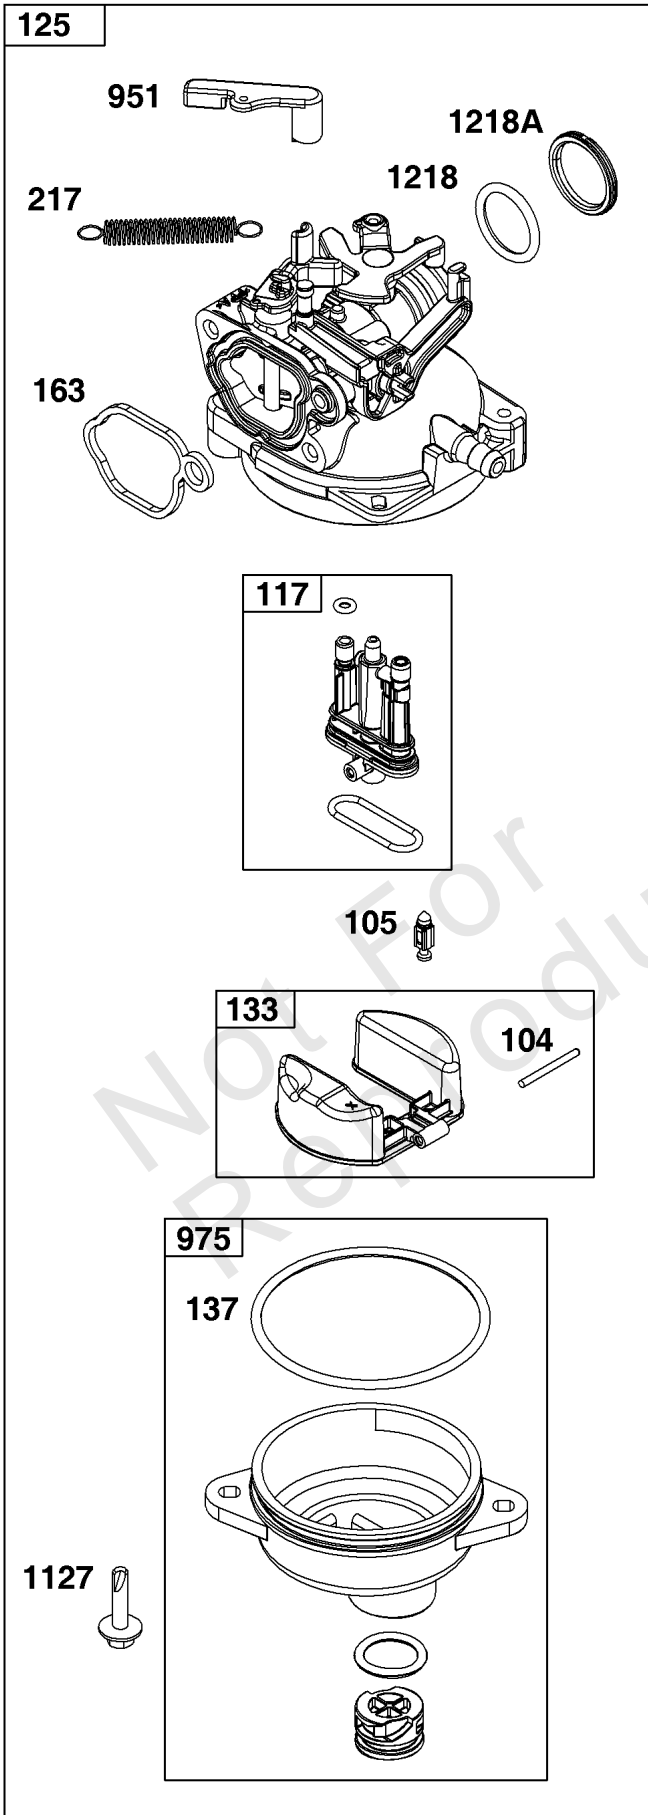

## Carburetor Group

REF NO	PART NO	QTY	DESCRIPTION
104	590558	1	Pin-Float Hinge
105	594581	1	Valve-Float Needle
117	597304	1	JET, Main -(Standard)
118	597305	1	JET, Main -(High Altitude)
121		1	KIT, Carburetor Overhaul -(Part information located in Service Parts and Tools Group.)
122	590549	1	Spacer-Carburetor
125	597306	1	CARBURETOR
133	591120	1	Float-Carburetor
137	594633	1	Gasket-Float Bowl
163	799580	1	Gasket-Air Cleaner
217	590740	1	Spring-Choke Return
493	593330	1	Bracket-Mounting -(Crankcase Cover/Sump or Cylinder Assembly)
623	799581	1	Seal-O Ring -(Carburetor Spacer)
623	697478	1	Retainer-Seal -(Carburetor Spacer)
729	594752	1	Clip-Wire
951	591104		Lever-Choke
975	594632	1	Bowl-Float
1127	590554	2	Screw -(Float Bowl to Carburetor Body)
1218	270344S	1	Seal-O Ring -(Carburetor)
1218A	697478	1	Retainer-Seal
1238	590562	2	SCREW -(Carburetor Spacer)

## Controls Group

REF NO	PART NO	QTY	DESCRIPTION
188	793480	1	SCREW -(Control Bracket)
202	597286	1	LINK, Mechanical Governor
209	597440	1	SPRING, Governor
222	596754	1	BRACKET, Control
227	595284	1	Lever-Governor Control
347	592694	1	Switch-Rocker
356			WIRE, Stop -(Part information located in Flywheel/Ignition/Starter Group.)
401	597287	1	LINK, Actuator
505	597312	1	NUT -(Governor Control Lever)
562	793514	1	Bolt -(Governor Control Lever)
578	597292	1	WIRE ASSEMBLY

## Crankshaft Group

REF NO	PART NO	QTY	DESCRIPTION
16	597302	1	CRANKSHAFT
24	222698S	1	KEY, Flywheel
25	590404	1	Piston Assembly -(Standard)
25	590405	1	Piston Assembly -(.020" Oversize)
26	590402	1	Ring Set -(Standard)
26	590403	2	Ring Set -(.020" Oversize)
27	691588	1	Lock-Piston Pin
28	298909	1	Pin-Piston
29	796470	1	Rod-Connecting
32	691664	1	Screw -(Connecting Rod)(Short)
32A	695759	1	Screw (Connecting Rod) -(Connecting Rod)(Long)
46	694039	1	Camshaft
741	797521	1	Gear-Timing