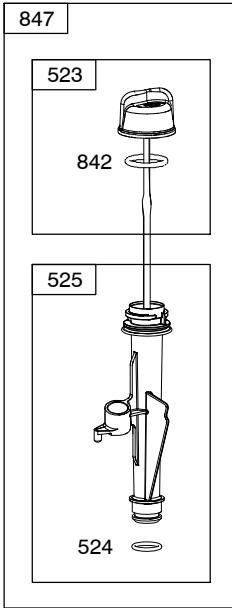

Illustrations cover a range of engines. Parts shown without text may not be used on your specific engine.