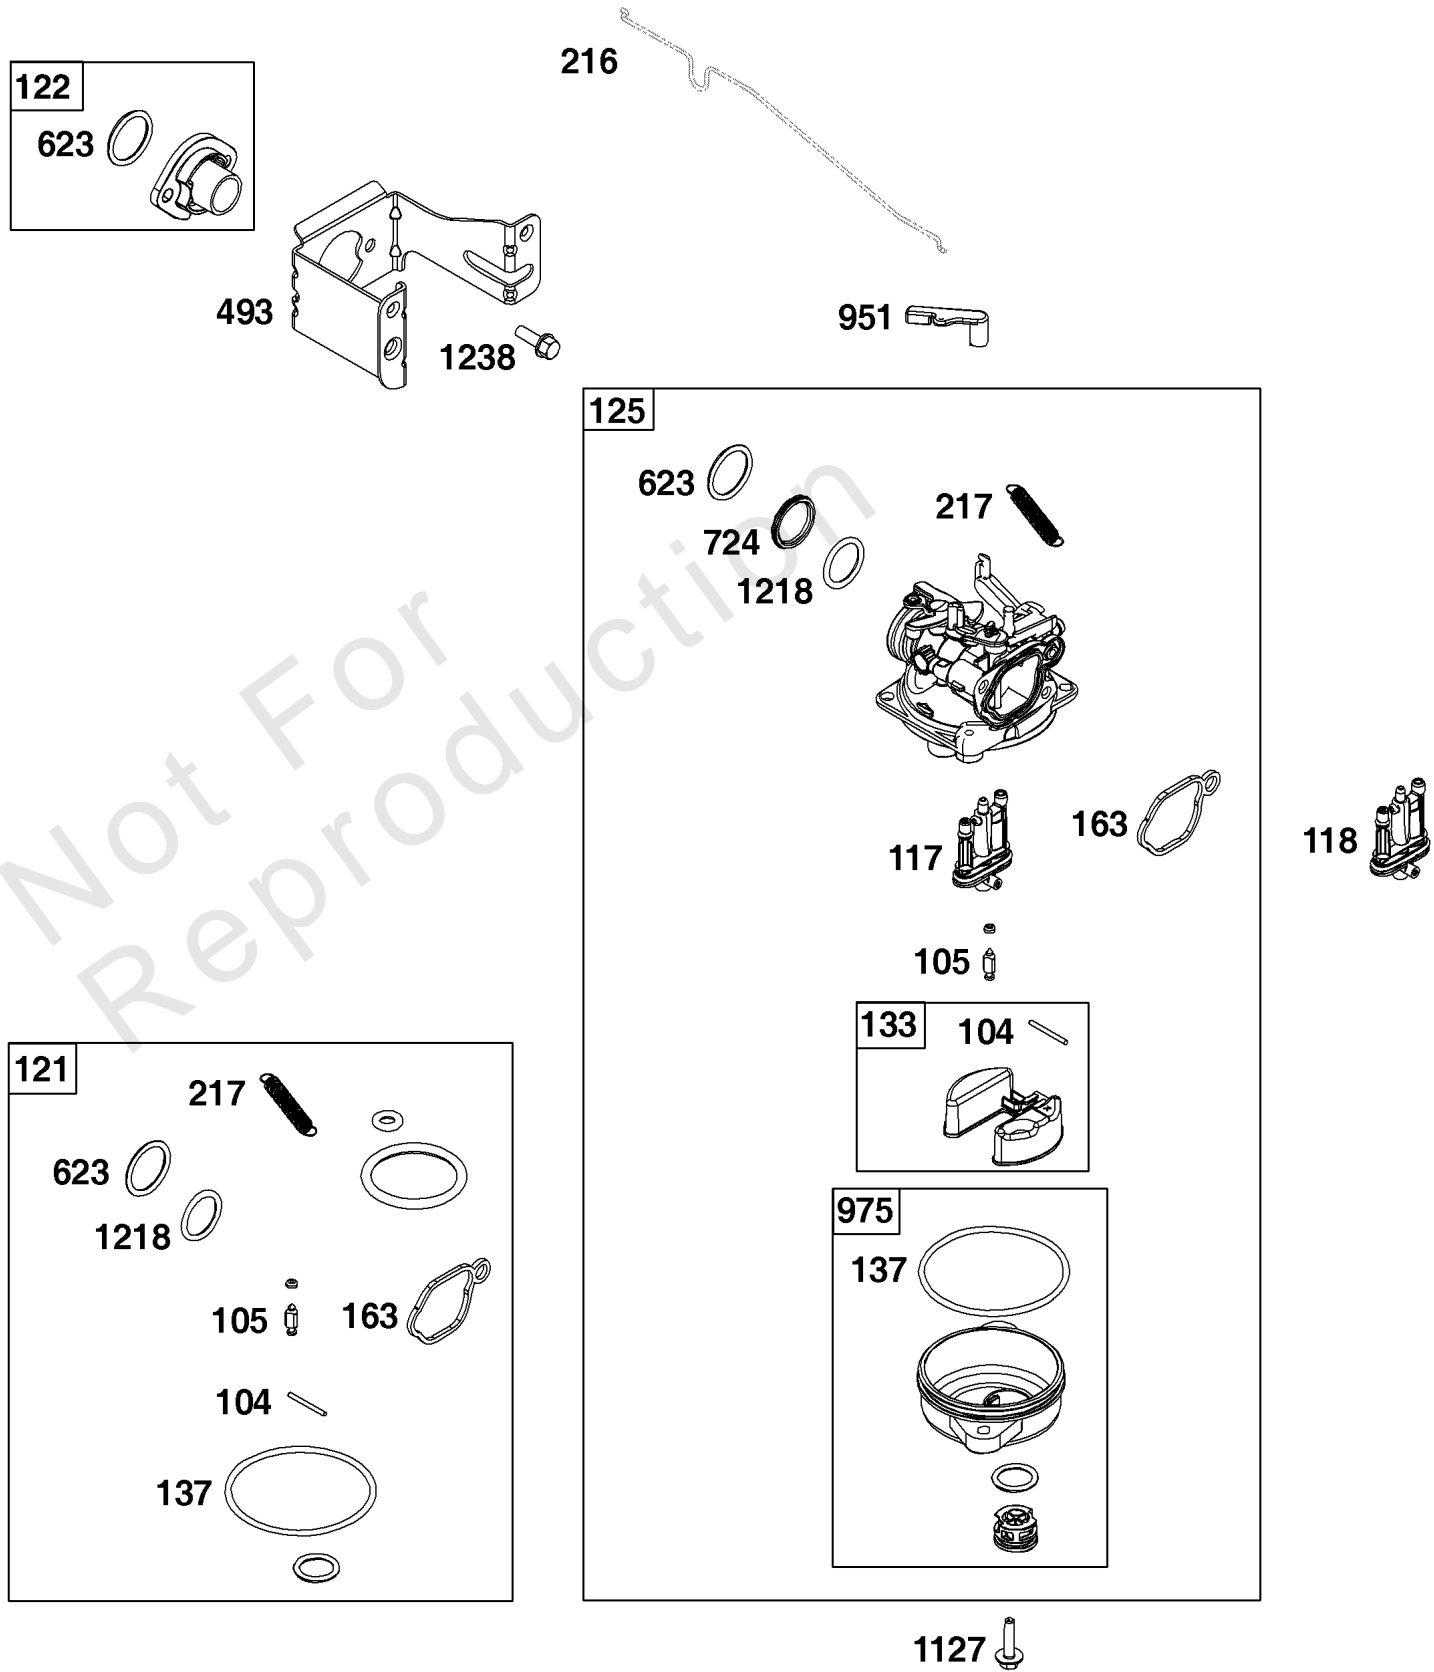

Carburetor Group

REF NO	PART NO	QTY	DESCRIPTION
104	590558		Pin-Float Hinge
105	594581		Valve-Float Needle
117	594060		Jet-Main -(Standard)
118	594063		Jet-Main -(High Altitude)
121			KIT, Carburetor Overhaul -(Part information located in Service Parts and Tools Group.)
122	590549		Spacer-Carburetor
125	594058		Carburetor
133	591120		Float-Carburetor
137	594633		Gasket-Float Bowl
163	799580		Gasket-Air Cleaner
216			LINK, Choke -(Part information located in Controls Group)
217	590740		Spring-Choke Return
493	593330		Bracket-Mounting
623	799581		Seal-O Ring -(Carburetor Spacer)
724	697478		Retainer-Seal
951	591104		Lever-Choke
975	594632		Bowl-Float
1127	590554		Screw -(Float Bowl to Carburetor Body)
1218	270344S		Seal-O Ring -(Carburetor)
1238	590562		SCREW -(Carburetor Spacer)