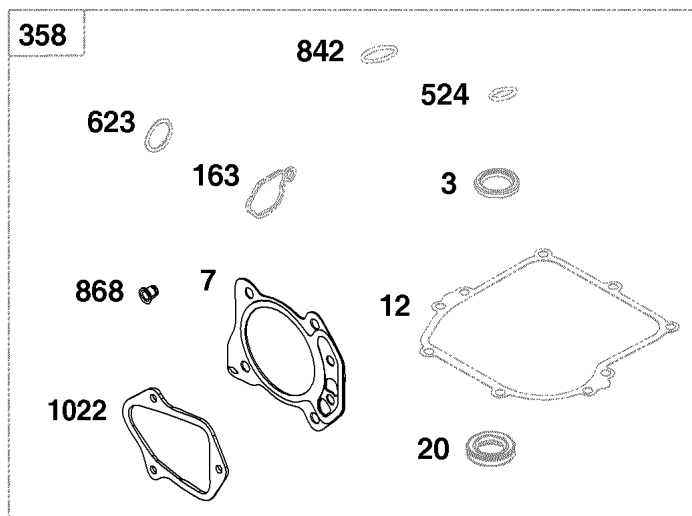

Cylinder Head Group

REF NO	PART NO	QTY	DESCRIPTION
3			SEAL, Oil -(Part information located in Cylinder Group.)
5	594091		HEAD-CYLINDER
7	592358		Gasket-Cylinder Head
12			GASKET, Crankcase -(Part information located in Crankcase Cover/Sump and Lubrication Group.)
13	590512		Screw -(Cylinder Head)
20			SEAL, Oil -(Part information located in Crankcase Cover/Sump and Lubrication Group.)
33	594095		Valve-Exhaust
34	594094		Valve-Intake
35	590532		Spring-Valve -(Intake)
36	590532		Spring-Valve -(Exhaust)
40	594092		Retainer-Valve
45	590514		Tappet-Valve
155	594093		Plate-Cylinder Head
163			GASKET, Air Cleaner -(Part information located in Carburetor Group.)
192	590535		Adjuster-Rocker Arm
238	594097		Cap-Valve
337	491055S		PLUG, Spark
358			GASKET SET, Engine -(Part information located in Service Parts and Tools Group.)
524			SEAL, O-Ring -(Part information located in Crankcase Cover/Sump and Lubrication Group.)
623			SEAL, O-Ring -(Part information located in Carburetor Group.)
842			SEAL, O-Ring -(Part information located in Crankcase Cover/Sump and Lubrication Group.)
850			SEALANT, Liquid -(Part information located in Service Parts and Tools Group.)
868	594096		Seal-Valve
914	591103		Screw -(Rocker Cover)
1022	595342		Gasket-Rocker Cover
1023	595352		Cover-Rocker
1026	264137		ROD, Push
1029	590526		Arm-Rocker
1029A	590527		Arm-Rocker