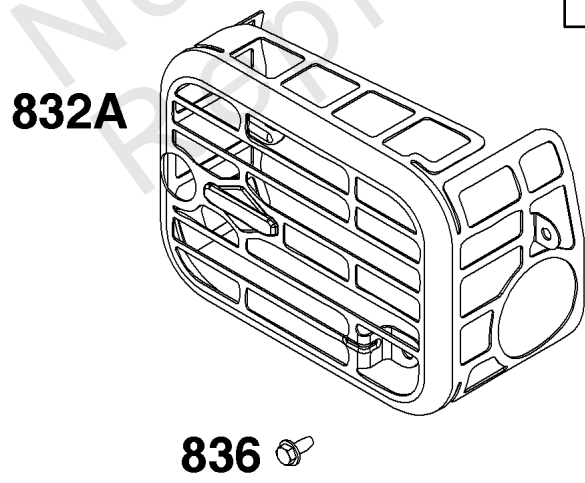

Exhaust Group

REF NO	PART NO	QTY	DESCRIPTION
300D	594108	1	MUFFLER
613	590562	2	SCREW -(Muffler)
832A	594109	1	GUARD, Muffler
836	690661	3	SCREW -(Muffler Guard)

Not For
Reproduction