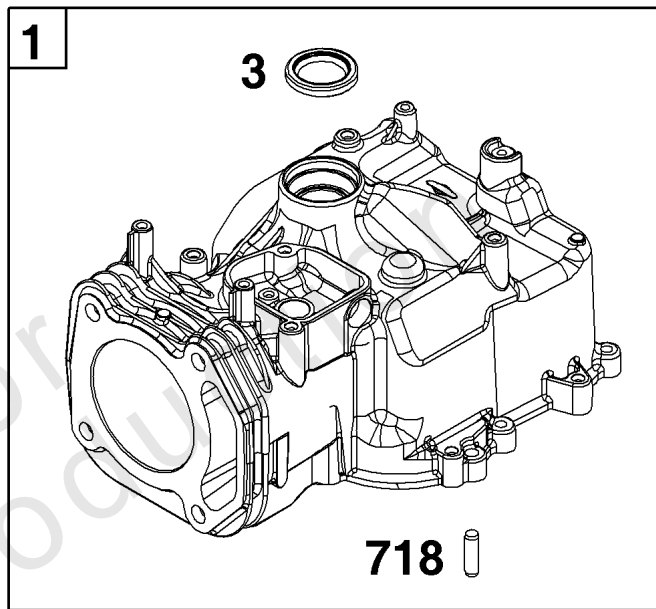

615

404

1264

1263

616

850

358

842

524

623

163

3

868

7

12

1022

20

Cylinder Group

REF NO	PART NO	QTY	DESCRIPTION
1	594100	1	CYLINDER ASSEMBLY
3	299819S	1	SEAL, Oil -(Magneto Side)
7		1	GASKET, Cylinder Head -(Part information located in Cylinder Head Group.)
12		1	GASKET, Crankcase -(Part information located in Crankcase Cover/Sump and Lubrication Group.)
20		1	SEAL, Oil -(Part information located in Crankcase Cover/Sump and Lubrication Group.)
163		1	GASKET, Air Cleaner -(Part information located in Carburetor Group.)
358		1	GASKET SET, Engine -(Part information located in Crankcase Cover/Sump and Lubrication Group.)
404	690272	1	WASHER -(Governor Crank)
524		1	SEAL, O-Ring -(Part information located in Crankcase Cover/Sump and Lubrication Group.)
615	690340	1	RETAINER, Governor Shaft
616	590516	1	CRANK, Governor
623		1	SEAL, O-Ring -(Part information located in Carburetor Group.)
718	690959	2	PIN, Locating
842		1	SEAL, O-Ring -(Part information located in Crankcase Cover/Sump and Lubrication Group.)
850		1	SEALANT, Liquid -(Part information located in Service Parts and Tools Group.)
868		1	SEAL, Valve -(Part information located in Cylinder Head Group.)
1022		1	GASKET, Rocker Cover -(Part information located in Cylinder Head Group.)
1263	697124	1	REED, Breather
1264	793453	1	SCREW -(Breather Reed)