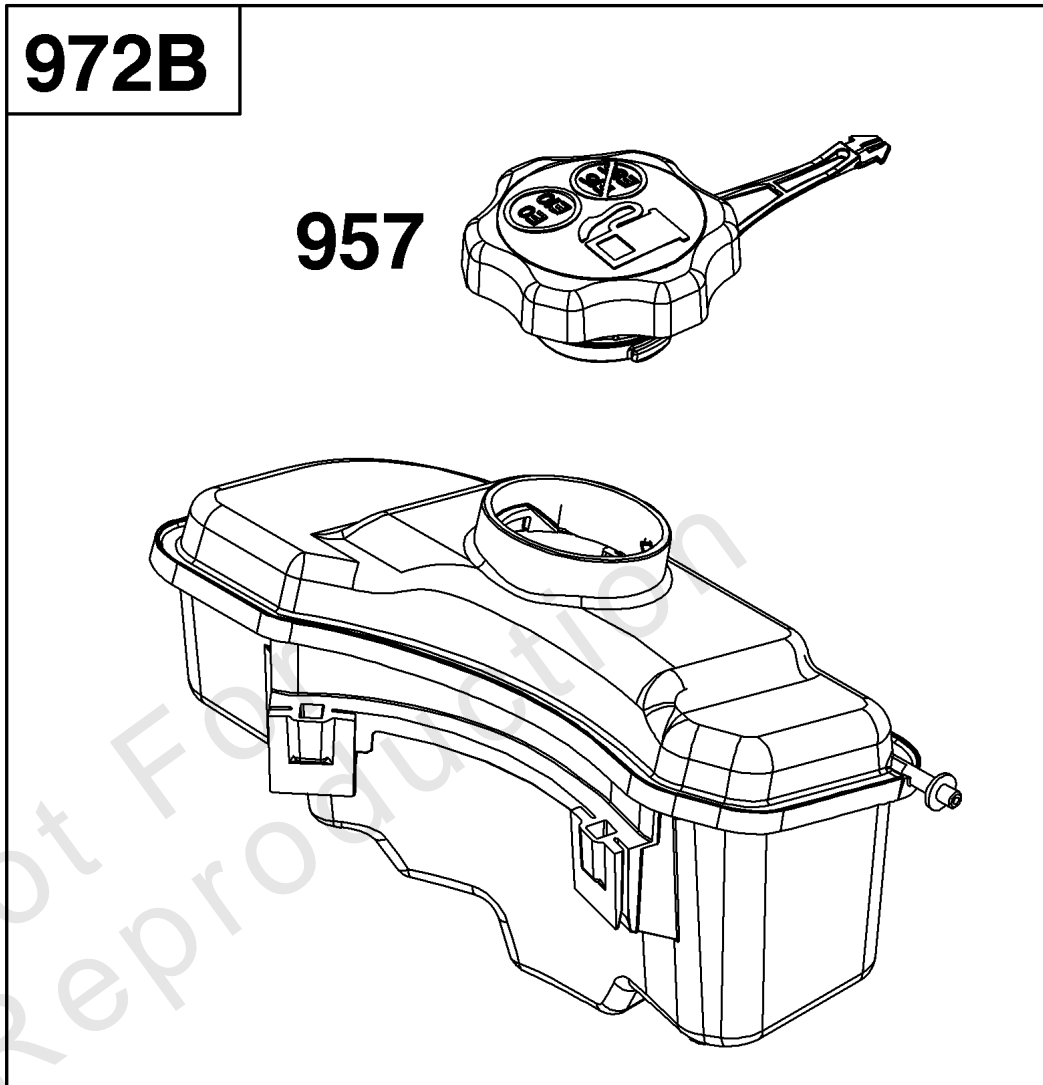

Fuel Supply Group

REF NO	PART NO	QTY	DESCRIPTION
187	791766		LINE, Fuel
601	791850		CLAMP, Hose
957	594061		Cap-Fuel Tank
972B	594112		TANK, Fuel

Not For
Reproduction