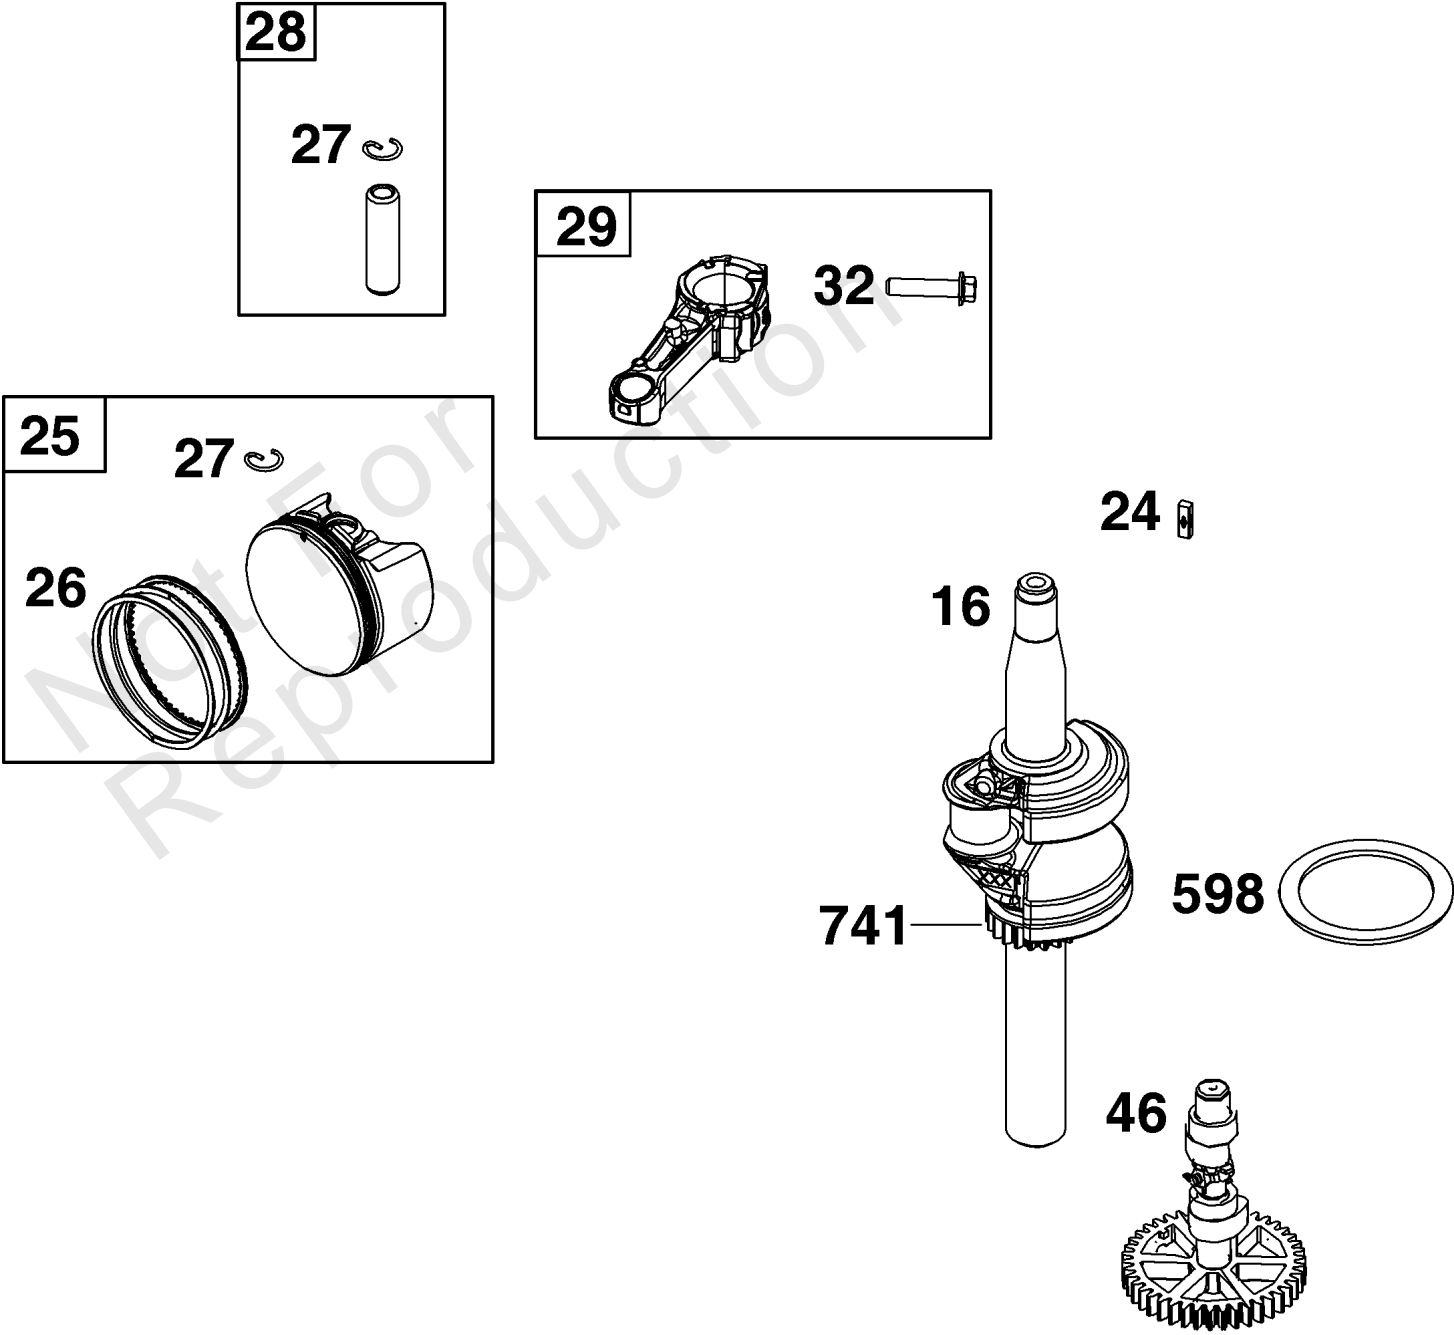

## Carburetor Group

REF NO	PART NO	QTY	DESCRIPTION
104	590558		Pin-Float Hinge
105	594581		Valve-Float Needle
117	594060		Jet-Main -(Standard)
118	594063		Jet-Main -(High Altitude)
121			KIT, Carburetor Overhaul -(Part information located in Service Parts and Tools Group.)
122	590549		Spacer-Carburetor
125	594058		Carburetor
133	591120		Float-Carburetor
137	594633		Gasket-Float Bowl
163	799580		Gasket-Air Cleaner
216			LINK, Choke -(Part information located in Controls Group)
217	590740		Spring-Choke Return
493	593330		Bracket-Mounting
623	799581		Seal-O Ring -(Carburetor Spacer)
724	697478		Retainer-Seal
951	591104		Lever-Choke
975	594632		Bowl-Float
1127	590554		Screw -(Float Bowl to Carburetor Body)
1218	270344S		Seal-O Ring -(Carburetor)
1238	590562		SCREW -(Carburetor Spacer)

## Controls Group

REF NO	PART NO	QTY	DESCRIPTION
188	793480		SCREW -(Control Bracket)
202	590517		Link-Mechanical Governor
209	595176		Spring-Governor
216	590547		Link-Choke
222	596754		BRACKET, Control -Used After Code Date 17040600
222	590560		Bracket-Control -Used Before Code Date 17040700
227	590520		Lever-Governor Control
268	691025		CASING, Control Wire
269	691026		WIRE, Control
270	691027		NUT -(Control Wire Casing)
271	691028		Lever-Control
347A	592694		Switch-Rocker
505	793515		NUT -(Governor Control Lever)
562	793514		Bolt -(Governor Control Lever)

## ***Crankshaft Group***

<b>REF NO</b>	<b>PART NO</b>	<b>QTY</b>	<b>DESCRIPTION</b>
16	595501		Crankshaft
24	222698S		KEY, Flywheel
25	594099		Piston Assembly
26	594098		Ring Set
27	691588		Lock-Piston Pin
28	298909		Pin-Piston
29	594089		Rod-Connecting
32	691664		Screw -(Connecting Rod)
46	594090		Camshaft
598	592587		Shims-End Play Kit -(Crankshaft or Camshaft Bearing)
741	594105		Gear-Timing