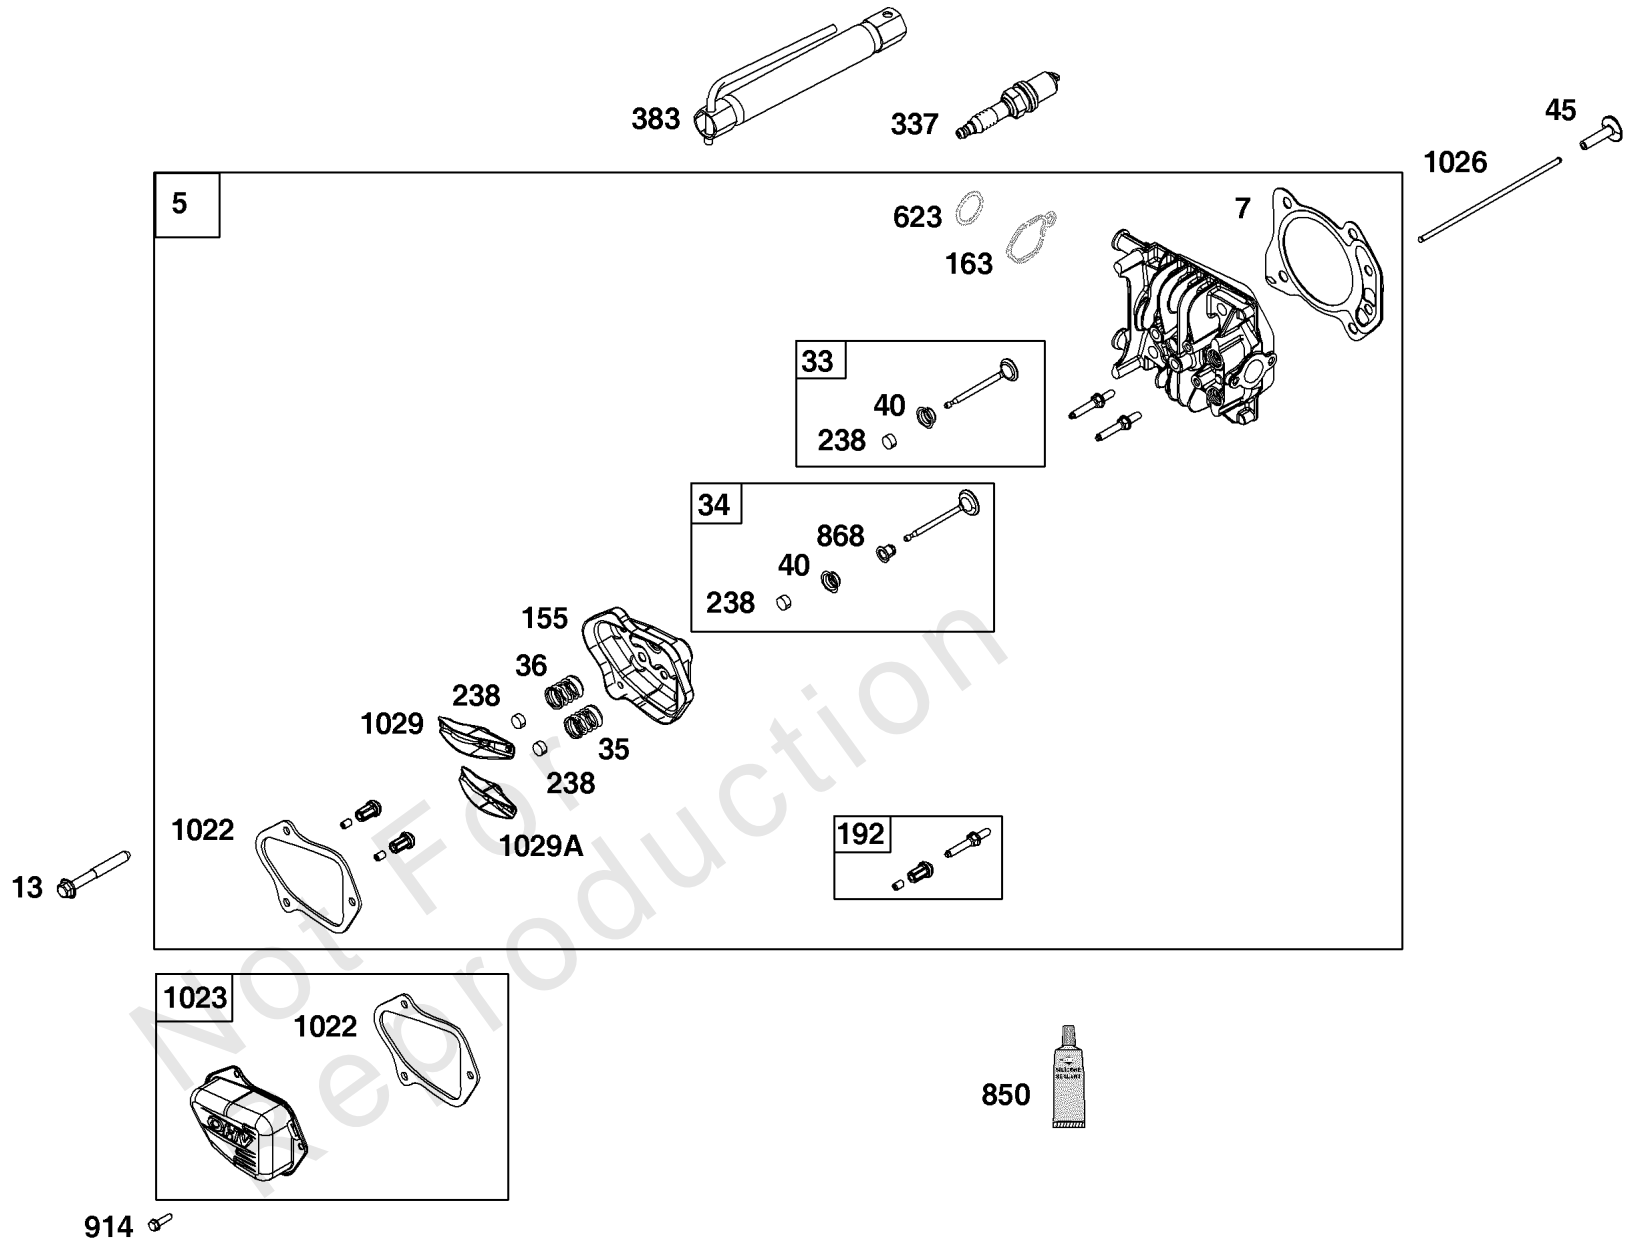

Cylinder Head Group

REF NO	PART NO	QTY	DESCRIPTION
3			SEAL, Oil -(Part information located in Cylinder Group.)
5	594091		HEAD-CYLINDER
7	592358		Gasket-Cylinder Head
12			GASKET, Crankcase -(Part information located in Crankcase Cover/Sump and Lubrication Group.)
13	590512		Screw -(Cylinder Head)
20			SEAL, Oil -(Part information located in Crankcase Cover/Sump and Lubrication Group.)
33	594095		Valve-Exhaust
34	594094		Valve-Intake
35	590532		Spring-Valve -(Intake)
36	590532		Spring-Valve -(Exhaust)
40	594092		Retainer-Valve
45	590514		Tappet-Valve
155	594093		Plate-Cylinder Head
163			GASKET, Air Cleaner -(Part information located in Carburetor Group.)
192	590535		Adjuster-Rocker Arm
238	594097		Cap-Valve
337	491055S		PLUG, Spark
358			GASKET SET, Engine -(Part information located in Service Parts and Tools Group.)
524			SEAL, O-Ring -(Part information located in Crankcase Cover/Sump and Lubrication Group.)
623			SEAL, O-Ring -(Part information located in Carburetor Group.)
842			SEAL, O-Ring -(Part information located in Crankcase Cover/Sump and Lubrication Group.)
850			SEALANT, Liquid -(Part information located in Service Parts and Tools Group.)
868	594096		Seal-Valve
914	591103		Screw -(Rocker Cover)
1022	595342		Gasket-Rocker Cover
1023	595352		Cover-Rocker
1026	264137		ROD, Push
1029	590526		Arm-Rocker
1029A	590527		Arm-Rocker