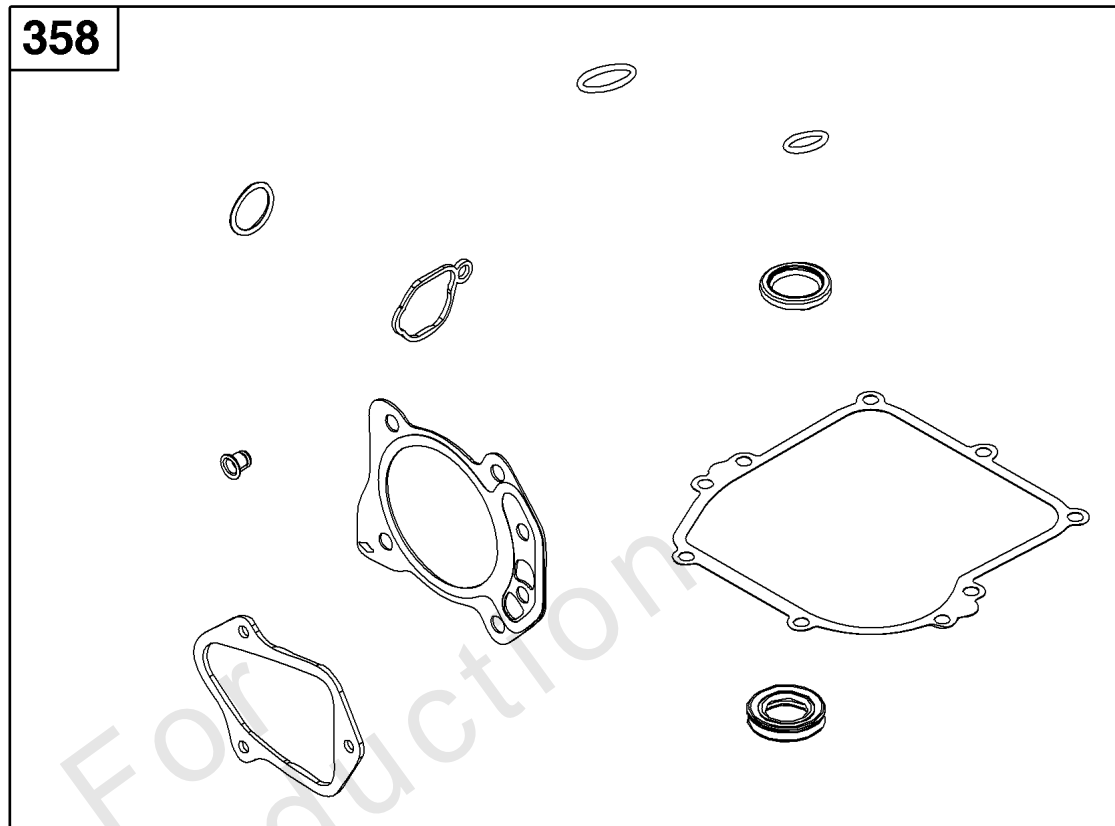

Fuel Supply Group

REF NO	PART NO	QTY	DESCRIPTION
187	791766		LINE, Fuel
601	791850		CLAMP, Hose
957	594061		Cap-Fuel Tank
972B	594112		TANK, Fuel

Not For
Reproduction