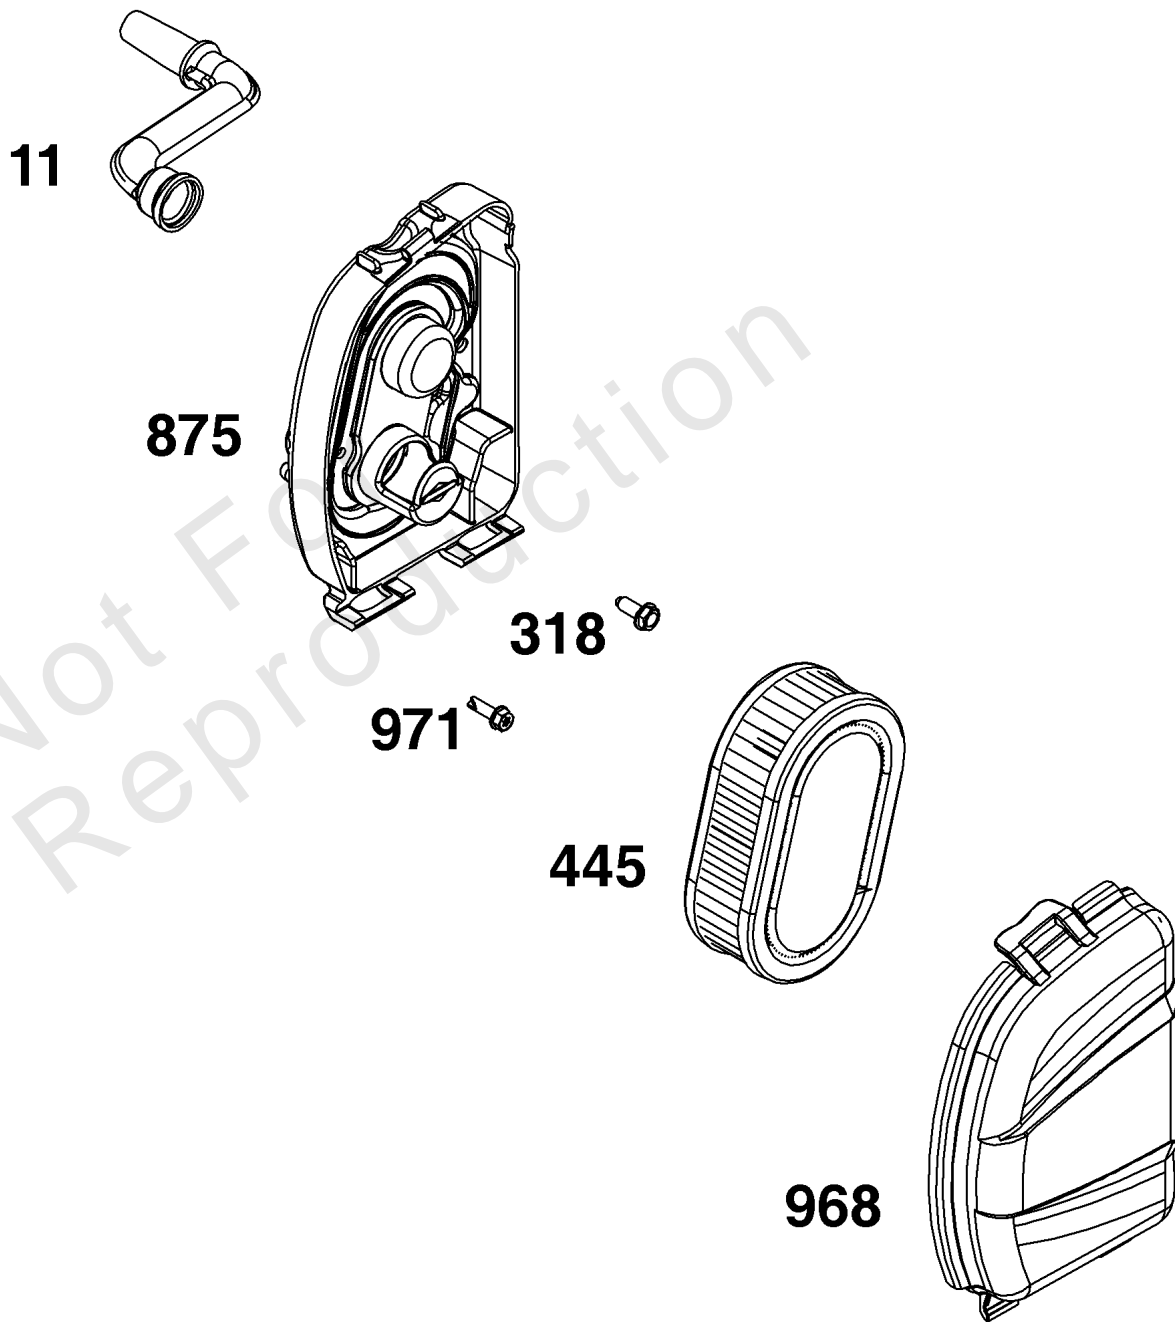

## *Air Cleaner Group*

---

REF NO	PART NO	QTY	DESCRIPTION
11	590522		TUBE, Breather
318	793480		SCREW -(Mounting Bracket)
445	593260		FILTER, A/C Cartridge
875	594107		Base-Air Cleaner
968	594106		Cover-Air Cleaner
971	590552		SCREW -(Air Cleaner Base to Carburetor/Throttle Body)