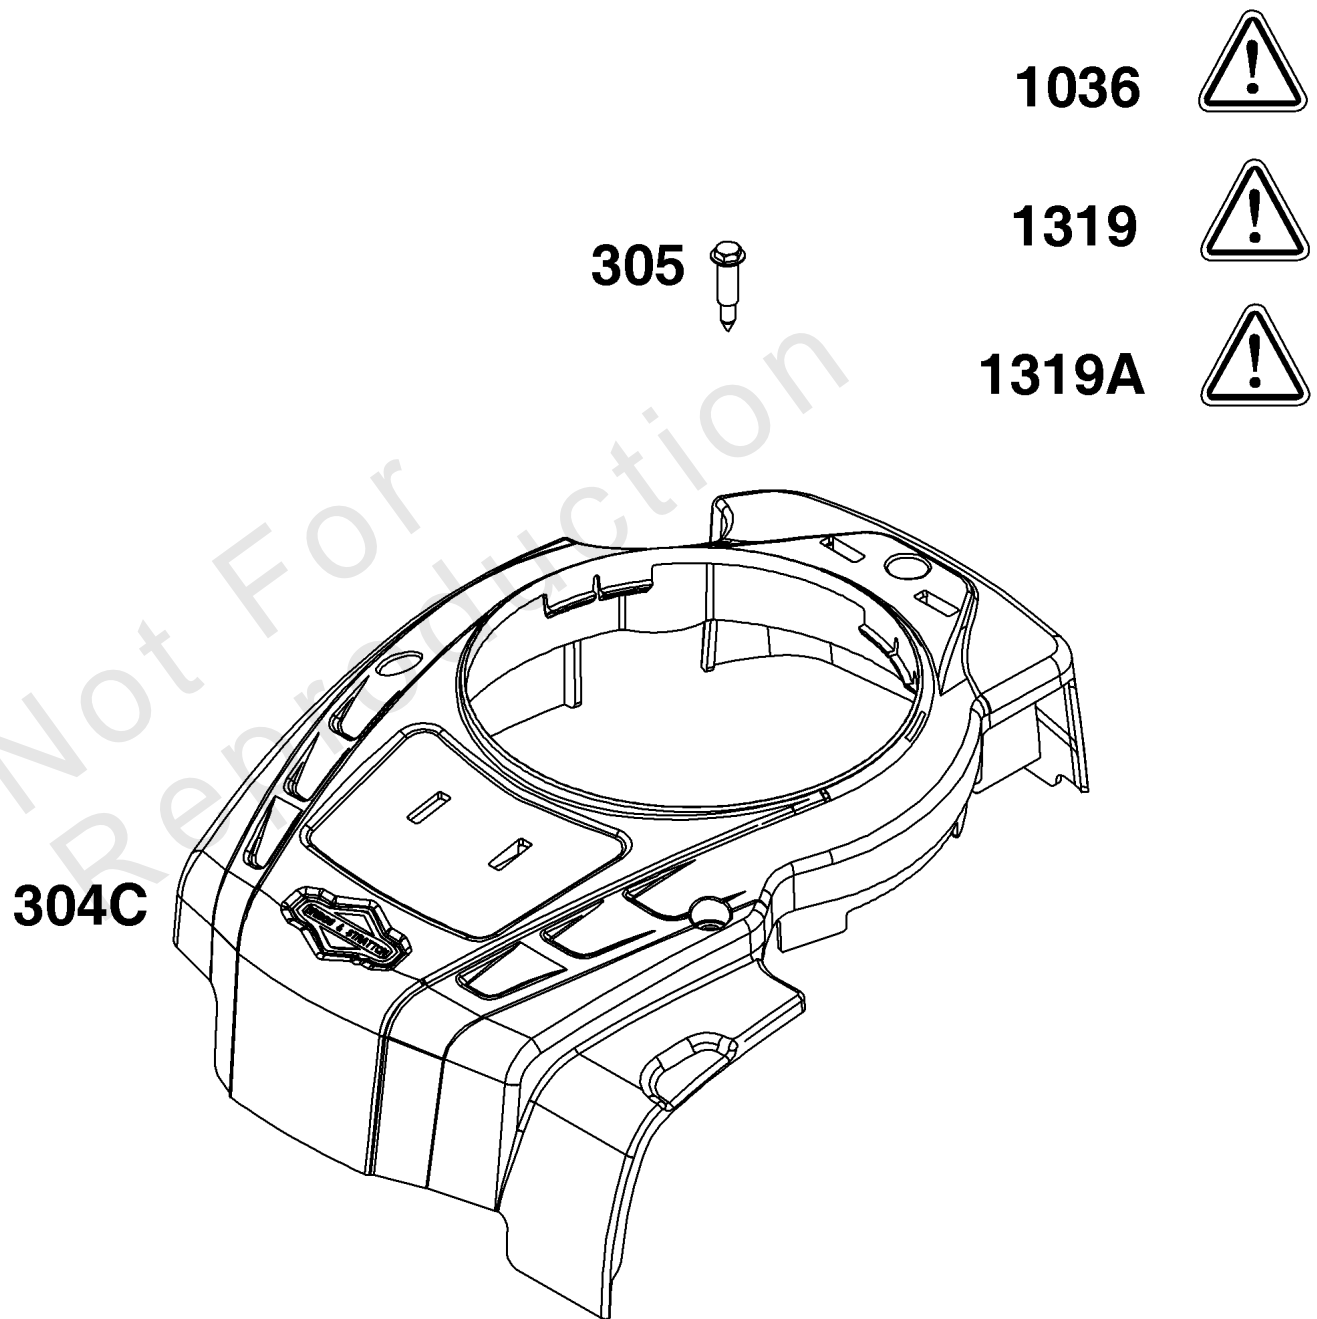

Air Cleaner Group

REF NO	PART NO	QTY	DESCRIPTION
11	590522		TUBE, Breather
318	793480		SCREW -(Mounting Bracket)
445	593260		FILTER, A/C Cartridge
875	594107		Base-Air Cleaner
968	594106		Cover-Air Cleaner
971	590552		SCREW -(Air Cleaner Base to Carburetor/Throttle Body)

Not For
Reproduction