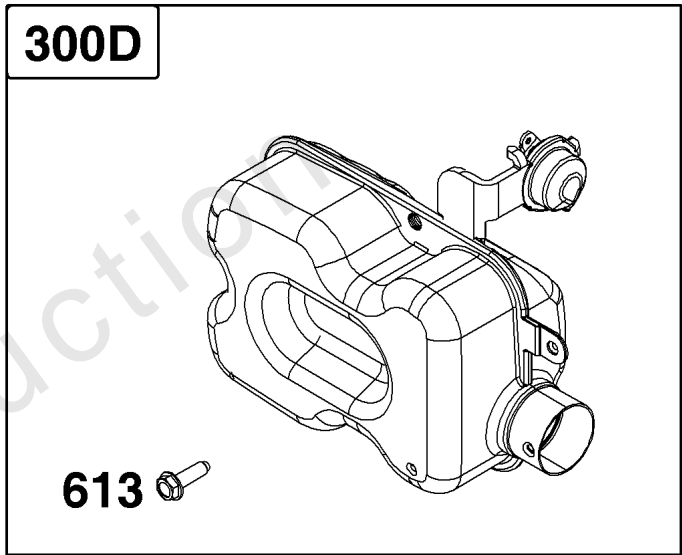

Exhaust Group

REF NO	PART NO	QTY	DESCRIPTION
300D	594108	1	MUFFLER
613	590562	2	SCREW -(Muffler)
832A	594109	1	GUARD, Muffler
836	690661	3	SCREW -(Muffler Guard)

Not For
Reproduction