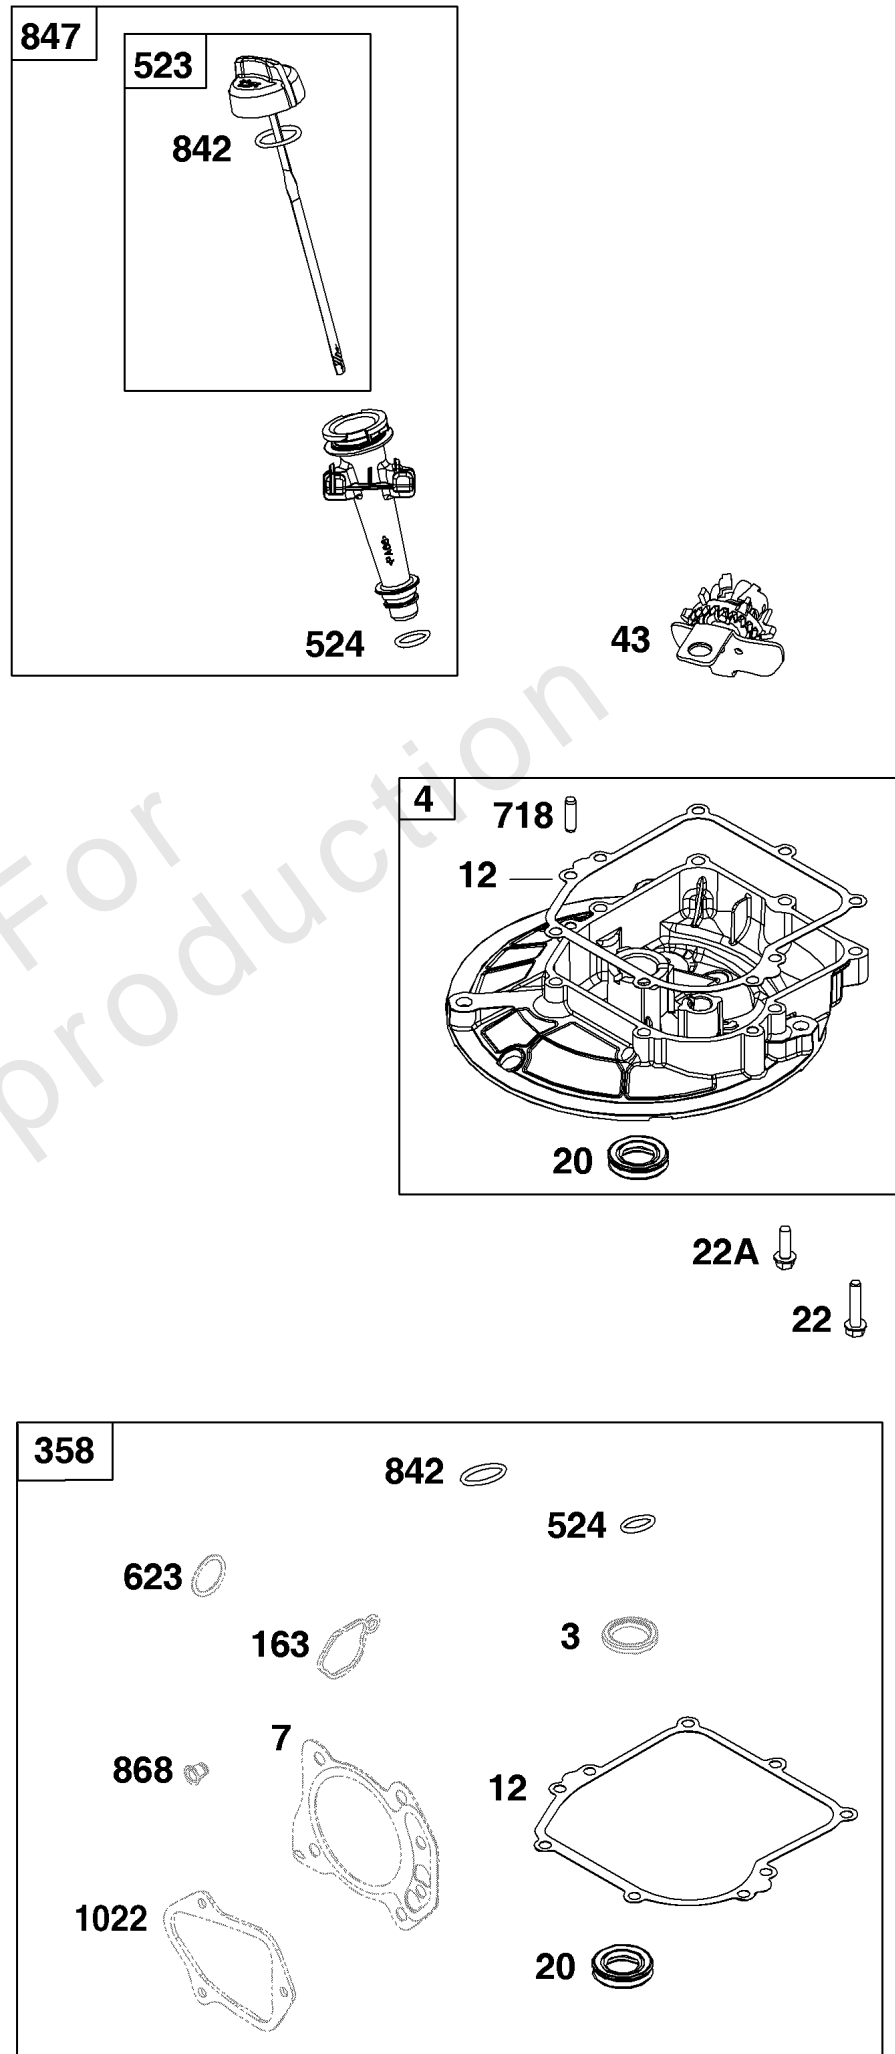

Not For
Reproduction

Crankcase Cover/Sump and Lubrication Group

REF NO	PART NO	QTY	DESCRIPTION
3			SEAL, Oil -(Part information located in Cylinder Group.)
4	594101		Sump-Engine
7			GASKET, Cylinder Head -(Part information located in Cylinder Head Group.)
12	799587		Gasket-Crankcase
20	399781S		Seal-Oil -(PTO Side)
22	692551		Screw -(Crankcase Cover/Sump)
22A	590763		Screw -(Crankcase Cover/Sump)
43	594560		Slinger-Governor/Oil -Used After Code Date 17092600
43	697799		Slinger-Governor/Oil -Used Before Code Date 17092700
163			GASKET, Air Cleaner -(Part information located in Carburetor Group.)
358			GASKET SET, Engine -(Part information located in Service Parts and Tools Group.)
523	796503		DIPSTICK
524	691876		Seal-O Ring -(Dipstick Tube)
623			SEAL, O-Ring -(Part information located in Carburetor Group.)
718	690959		PIN, Locating
842	691031		SEAL, O-Ring -(Dipstick Cap)
847	596092		DIPSTICK/TUBE ASSEMBLY
868			SEAL, Valve -(Part information located in Cylinder Head Group.)
1022			GASKET, Rocker Cover -(Part information located in Cylinder Head Group.)