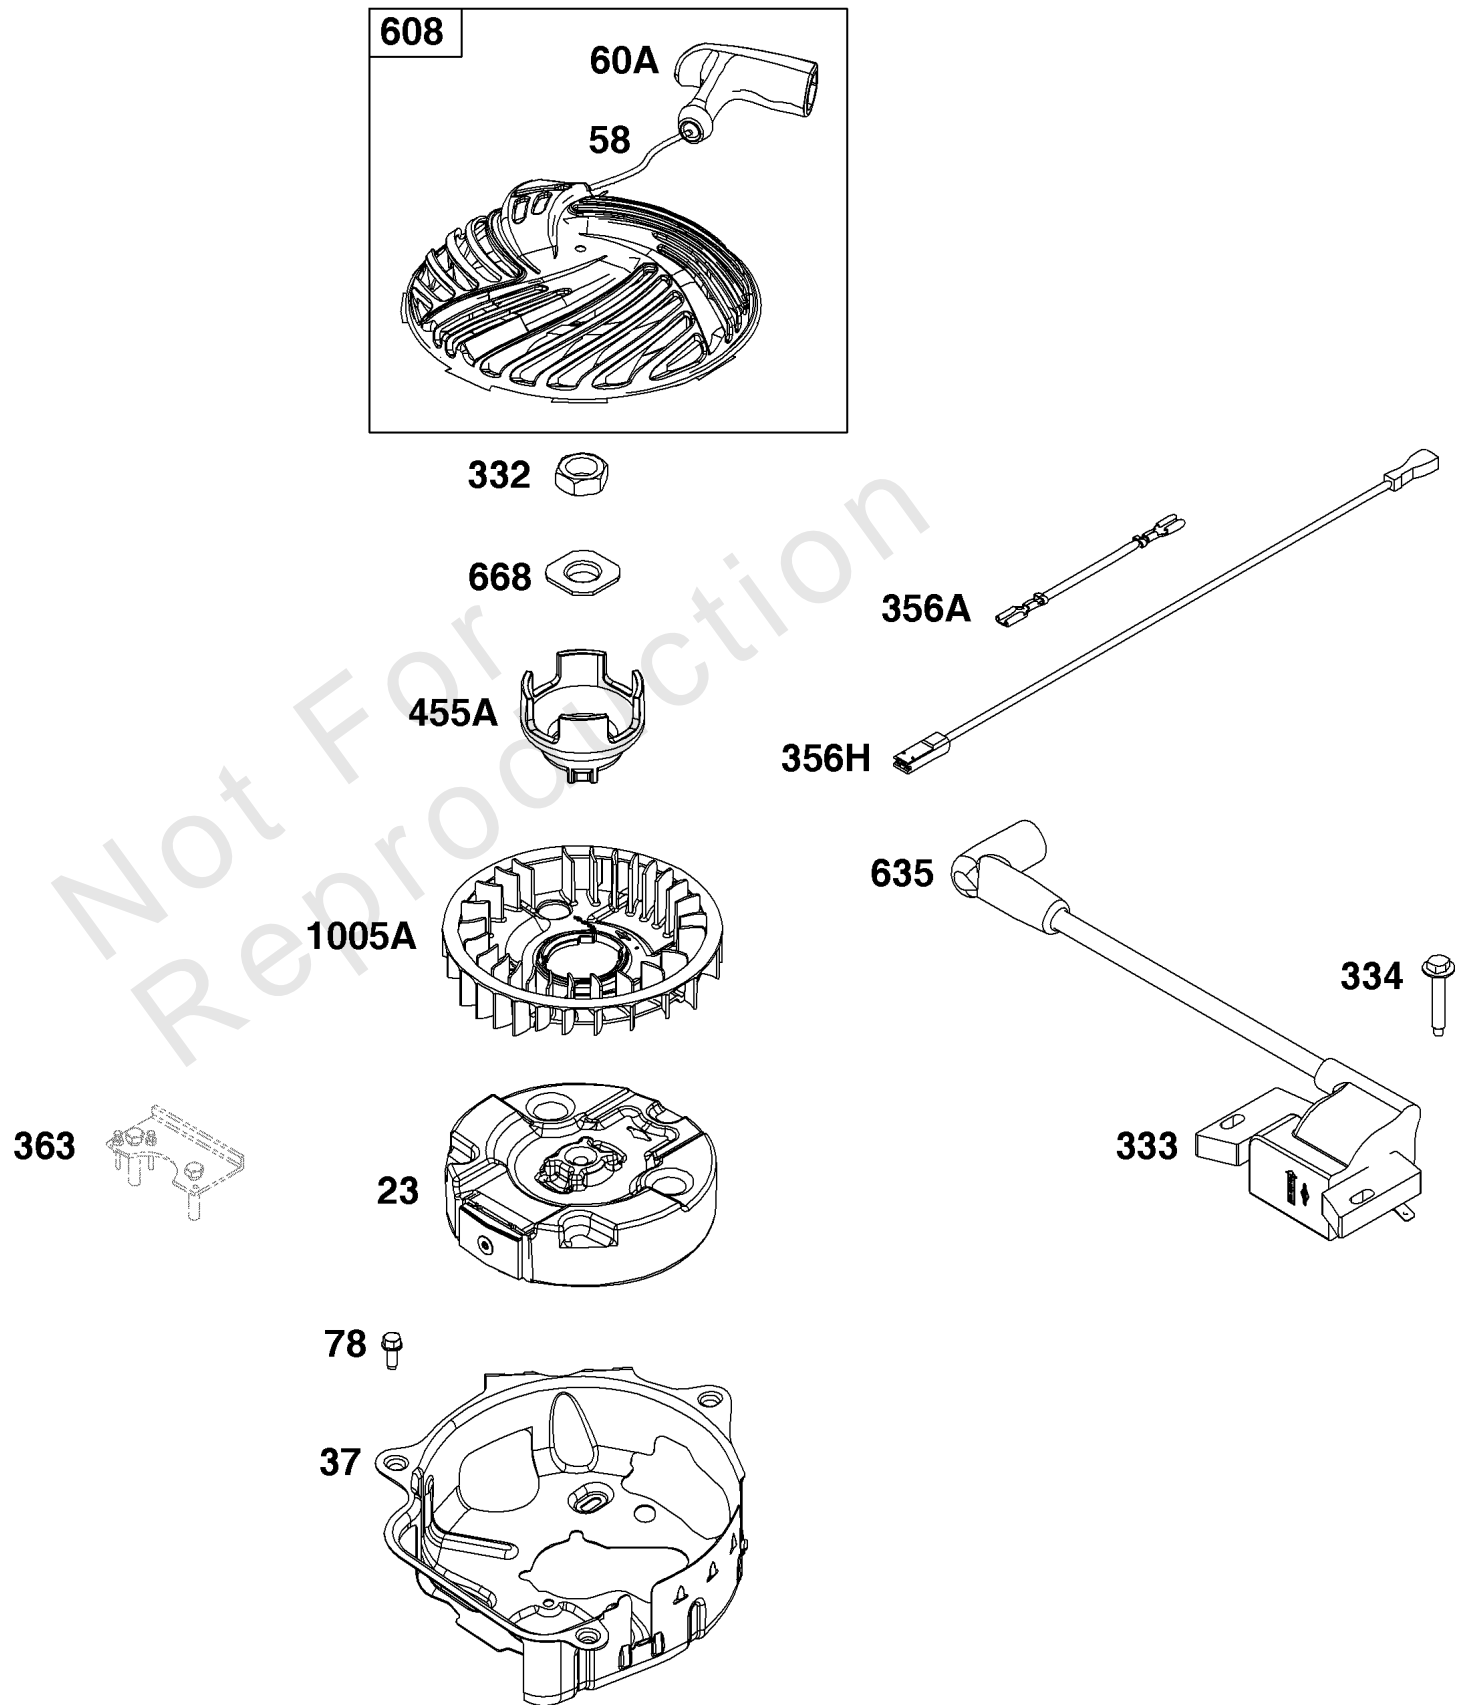

Flywheel, Ignition, and Starter Group

REF NO	PART NO	QTY	DESCRIPTION
23	595185		Flywheel
37	594573		Guard-Flywheel
58	591108		Rope-Starter
60A	281434S		Grip-Starter Rope
78	793480		SCREW -(Flywheel Guard)
332	690662		Nut -(Flywheel)
333	595009		Armature-Magneto
334	691061		SCREW -(Magneto Armature)
356A	596469		Wire-Stop
356H	596470		Wire-Stop
363			PULLER, Flywheel -(Part information located in Service Parts and Tools Group.)
455A	596466		Cup-Flywheel
608	596468		Starter-Rewind
635	692076		BOOT, Spark Plug
668	590546		Spacer
1005A	595184		Fan-Flywheel

Not For
Reproduction