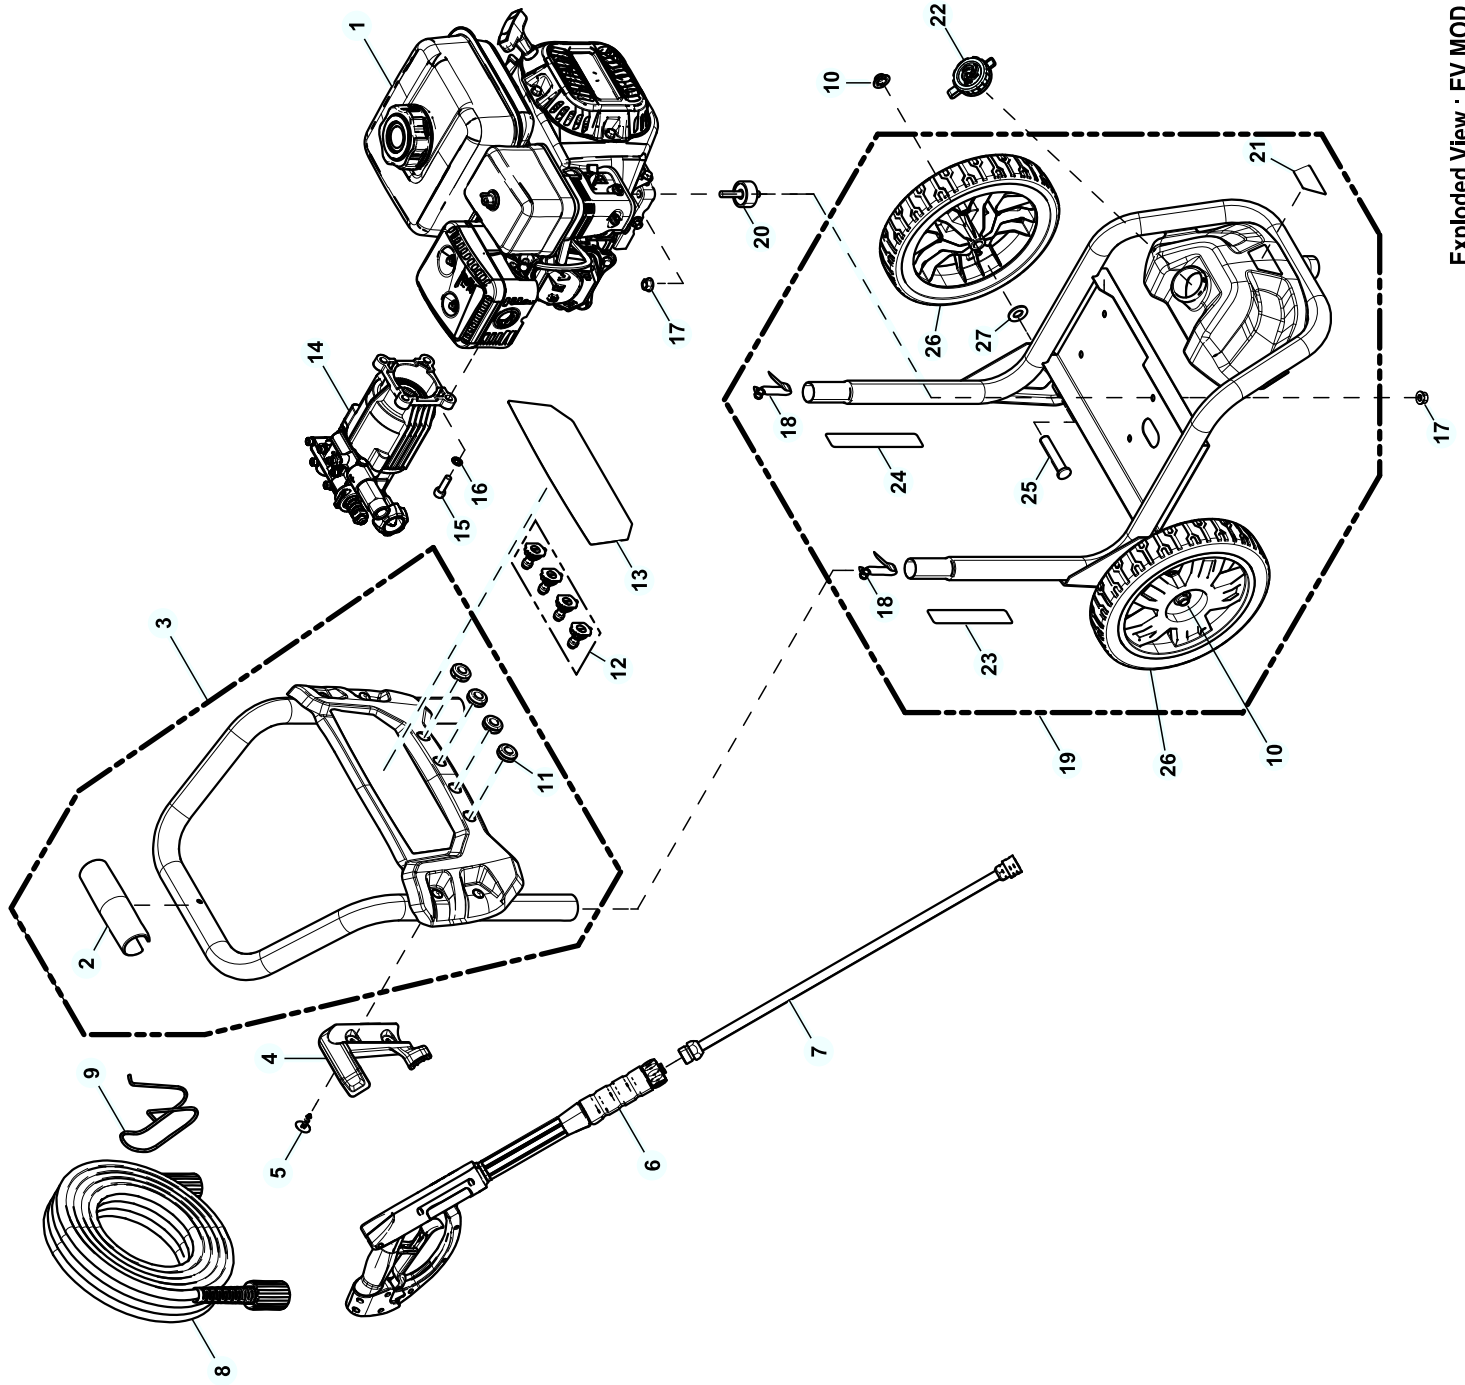

GROUP EV

EXPLODED VIEW: EV MOD PLTFRM 2900PSI**DRAWING #: 10000045894****GROUP EV**

| ITEM | PART# | QTY. | DESCRIPTION |
|-------------|--------------|-------------|---------------------------------------|
| 1 | 0K8430 | 1 | ENGINE |
| 2 | 0L4739 | 1 | HANDLE C-GRIP |
| 3 | 10000012847 | 1 | HANDLE KIT PW RESI NO DECAL |
| 4 | 0L4738 | 1 | HOLSTER GUN |
| 5 | 0J1449 | 2 | FASTENER RIBBED SHANK CHRSTM T |
| 6 | 0H9642A | 1 | GUN ASSEMBLY |
| 7 | 0H9640 | 1 | LANCE ASSY-20" LONG |
| 8 | 0K0921 | 1 | HOSE 25'X1/4" W/M22 CONN |
| 9 | 0J3052 | 1 | HOOK-HOSE |
| 10 | 0K9974 | 2 | PUSH NUT |
| 11 | 0J3079 | 4 | GROMMET-NOZZLE |
| 12 | 10000042074 | 1 | KIT-NOZZLE |
| 13 | 10000045893 | 1 | DECAL NOZZLE BILLBOARD 2900 |
| 14 | 10000037099 | 1 | PUMP AXIAL |
| 15 | 0J3315 | 4 | SCREW SHC M8-1.25X25 C8.8 ZP |
| 16 | G092479 | 4 | WASHER LOCK M8 RIBBED |
| 17 | G067989 | 8 | NUT HEX FL WHIZ M8-1.25 |
| 18 | 0G5442 | 2 | SNAP BUTTON |
| 19 | 10000027441 | 1 | CRADLE KIT |
| 20 | G021217 | 4 | VIB MOUNT |
| 21 | 0L2091 | 1 | DECAL NO NOT USE BLEACH |
| 22 | 0K4078A | 1 | CAP CHEM TANK W/HOSE CUTOUT |
| 23 | 0J3374 | 1 | DECAL QUICK START |
| 24 | 0K6007 | 1 | DECAL QUICK START |
| 25 | 10000021533 | 2 | PIN AXLE |
| 26 | 0J6276 | 2 | WHEEL |
| 27 | G0G22704 | 2 | WASHER |
| 28 | 10000044632 | 1 | HOSE CHEMICAL WITH FILTER (NOT SHOWN) |