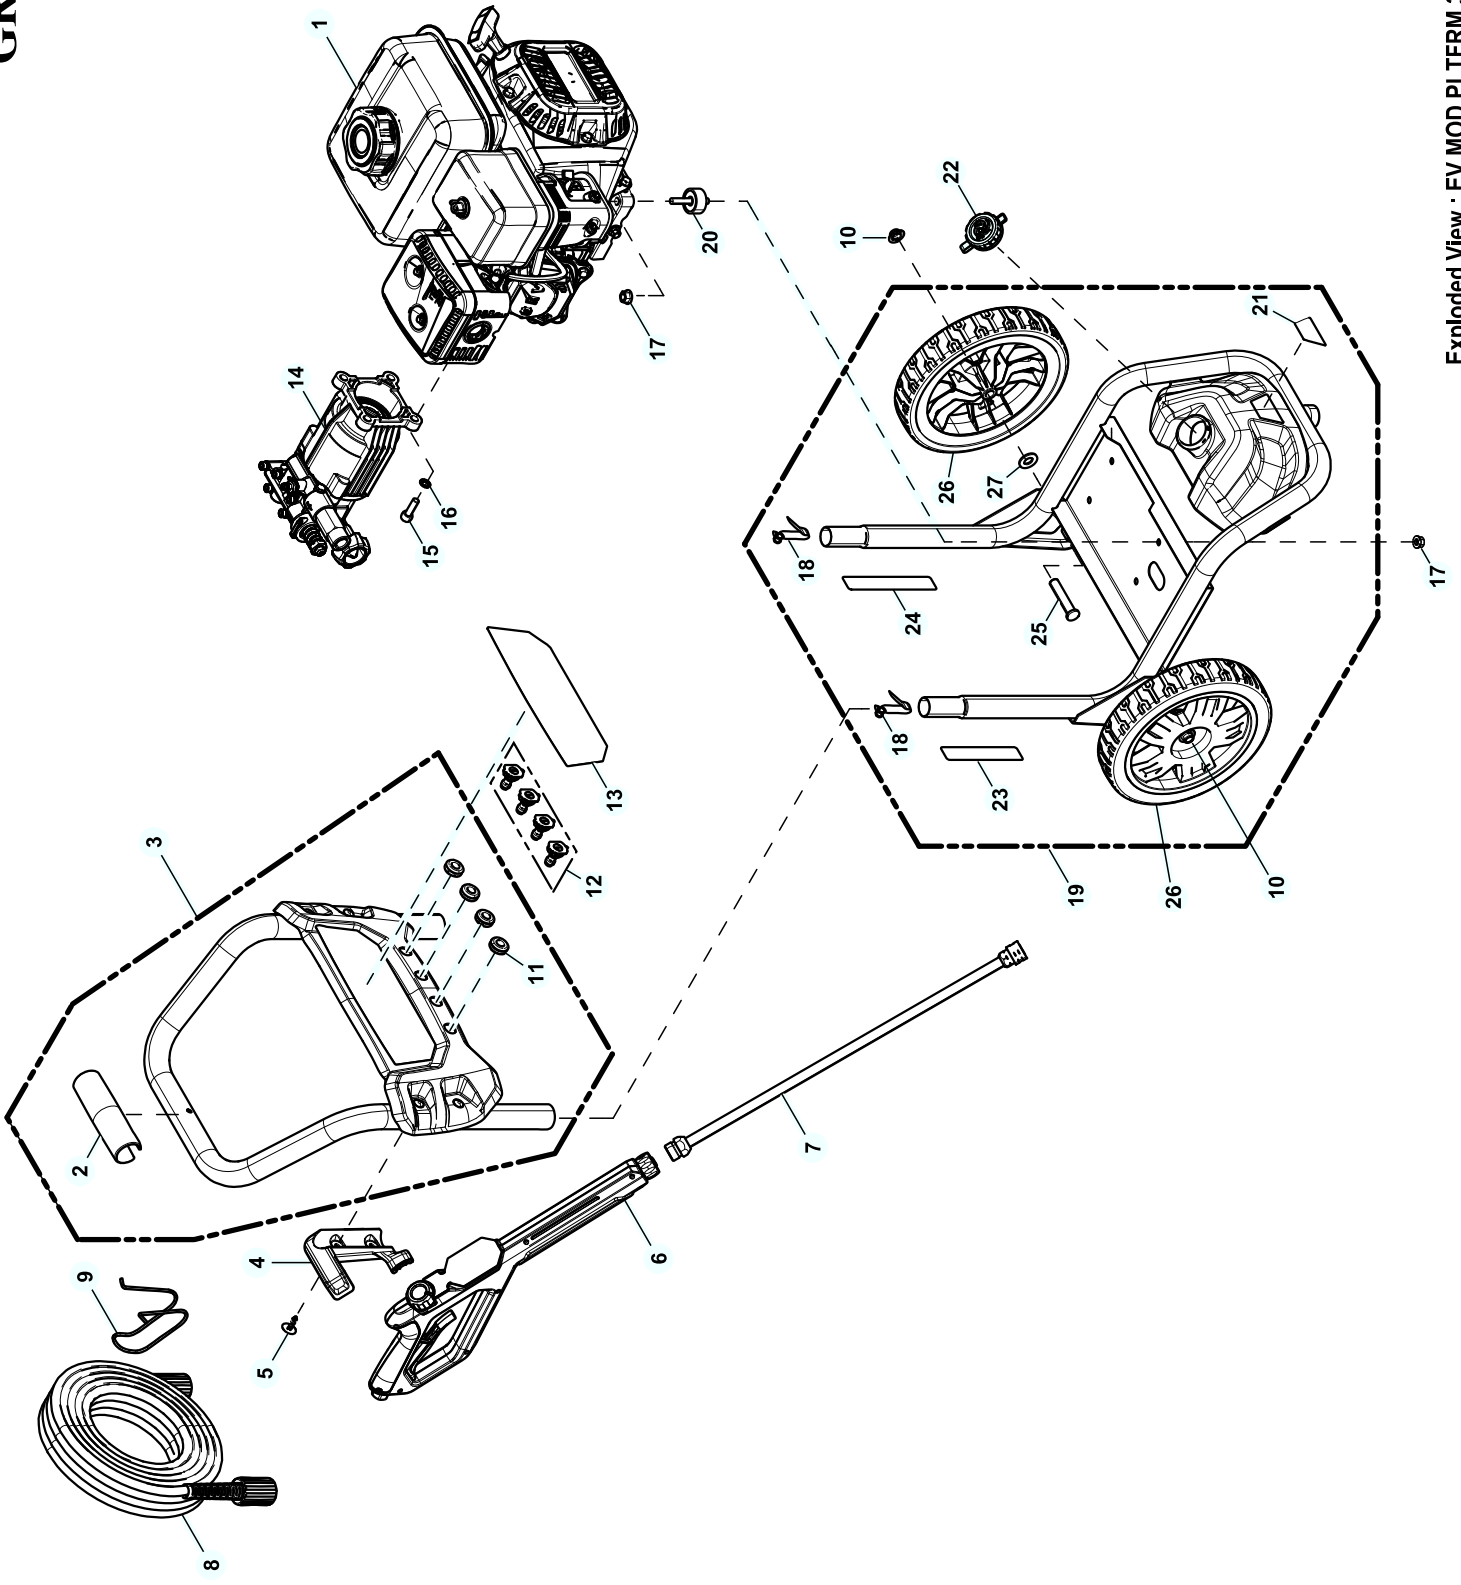

# GROUP EV

**EXPLODED VIEW: EV MOD PLTFRM 3100PSI THDC****DRAWING #: 10000042086****GROUP EV**

<b>ITEM</b>	<b>PART#</b>	<b>QTY.</b>	<b>DESCRIPTION</b>
1	OK8430	1	ENGINE
2	OL4739	1	HANDLE C-GRIP
3	10000012847	1	HANDLE KIT PW RESI NO DECAL
4	OL6431	1	HOLSTER GUN
5	OJ1449	2	FASTENER RIBBED SHANK CHRSTM T
6	10000009382	1	GUN VP M22 ORANGE WITH ICONS
7	OH9640	1	LANCE ASSY-20" LONG
8	OK0921	1	HOSE 25'X1/4" W/M22 CONN
9	OJ3052	1	HOOK-HOSE
10	OK9974	2	PUSH NUT 1/2
11	OJ3079	4	GROMMET-NOZZLE
12	10000042074	1	KIT-NOZZLE
13	OL4740	1	DECAL NOZZLE BILLBOARD 3100
14	10000037099	1	PUMP AXIAL
15	OJ3315	4	SCREW SHC M8-1.25X25 C8.8 ZP
16	G092479	4	WASHER LOCK M8 RIBBED
17	G067989	8	NUT HEX FL WHIZ M8-1.25
18	OG5442	2	SNAP BUTTON
19	10000027441	1	CRADLE KIT 6821 6822 6823
20	G021217	4	VIB MOUNT
21	OL2091	1	DECAL NO NOT USE BLEACH
22	OK4078A	1	CAP CHEM TANK W/HOSE CUTOUT
23	OJ3374	1	DECAL QUICK START
24	OK6007	1	DECAL QUICK START
25	10000021533	2	PIN AXLE
26	OJ6276	2	WHEEL 10 X 1.75X0.5 DIA
27	G022704	2	WASHER
28	10000044632	1	CHEMICAL HOSE (NOT SHOWN)