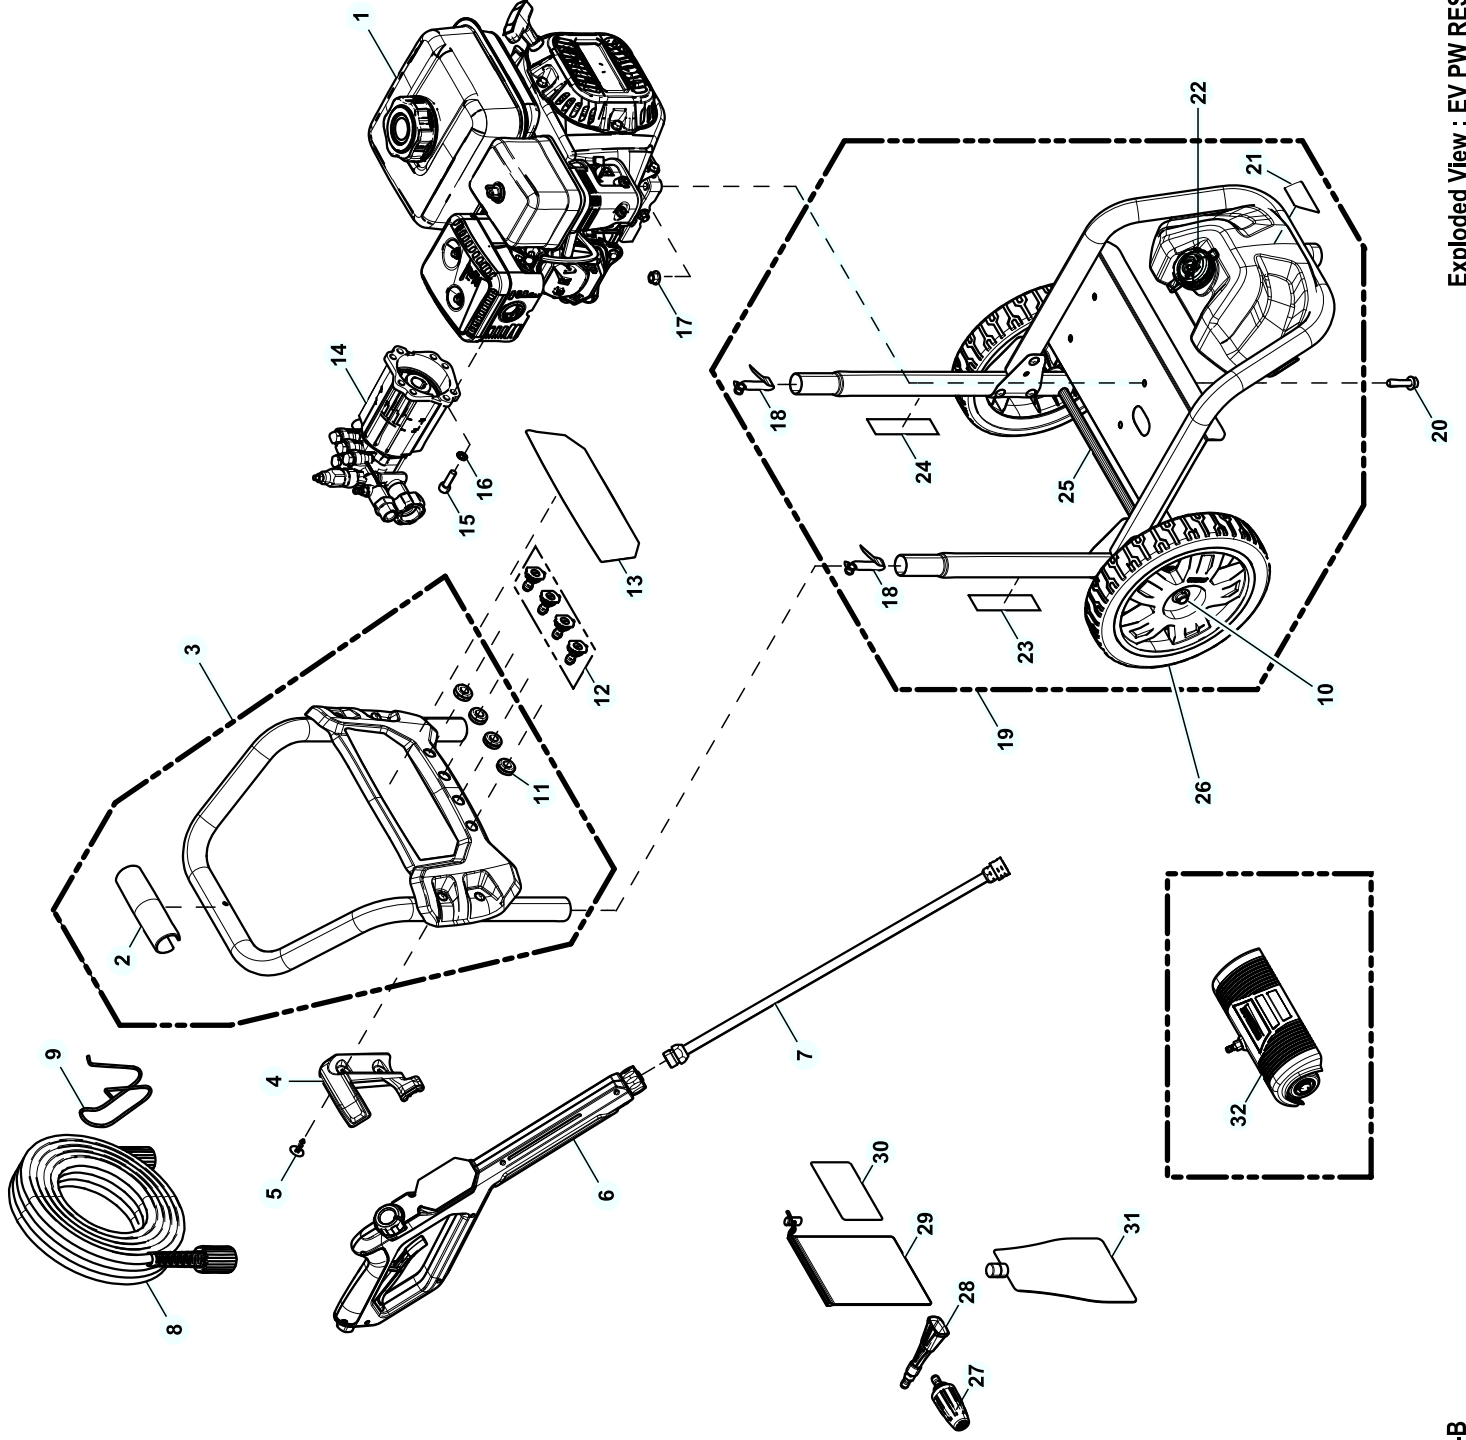

GROUP EV

EXPLODED VIEW: EV PW RESI 3200-2900**DRAWING #: 10000007171****GROUP EV**

ITEM	PART#	QTY.	DESCRIPTION
1	0K8430	1	ENGINE
2	0L4739	1	HANDLE C-GRIP
3	10000012847	1	HANDLE KIT PW RESI NO DECAL
4	0L6431	1	HOLSTER VP GUN BLACK
5	0J1449	2	FASTENER RIBBED SHANK CHRSTM T
6	10000009382	1	GUN VPG M22, ORANGE
7	0H9640	1	LANCE ASSY-20" LONG
8	10000008243	1	HOSE
9	0J3052	1	HOOK-HOSE
10	0K9974	1	PUSH NUT
11	0J3079	4	GROMMET-NOZZLE
12	0H9617R	1	KIT-NOZZLE
13	0L4740C	1	DECAL NOZZLE BILLBOARD 3200
	0L4740D	1	DECAL NOZZLE BILLBOARD 2900
14	0K1663	1	PUMP AXIAL (2900)
	0J7764	1	PUMP AXIAL (3200)
15	0J3315	4	SCREW SHC M8-1.25X25 C8.8 ZP
16	092479	4	WASHER LOCK M8 RIBBED
17	067989	4	NUT HEX FL WHIZ M8-1.25
18	0G5442	2	SNAP BUTTON
19	0L6827	1	CRADLE KIT
20	089230	4	SCREW HHFC M8-1.25 X 35 G8.8
21	0L2091	1	DECAL NO NOT USE BLEACH
22	0K4078A	1	CAP CHEM TANK
23	0J3374	1	DECAL QUICK START
24	0K6007	1	DECAL QUICK START
25	0K9978D	1	AXLE
26	0J6276	2	WHEEL
27	0K2895	1	TURBO NOZZLE
28	0L3579	1	PW FOAMER QC
29	10000007185	1	BAG MESH DRAWSTRING
30	10000008335	1	CARD LAMINATED PW ACCESSORY
31	0L5832	1	OIL POUCH 16 OZ SAE 30
32	10000008337	1	ASSY POWER BROOM (3200)