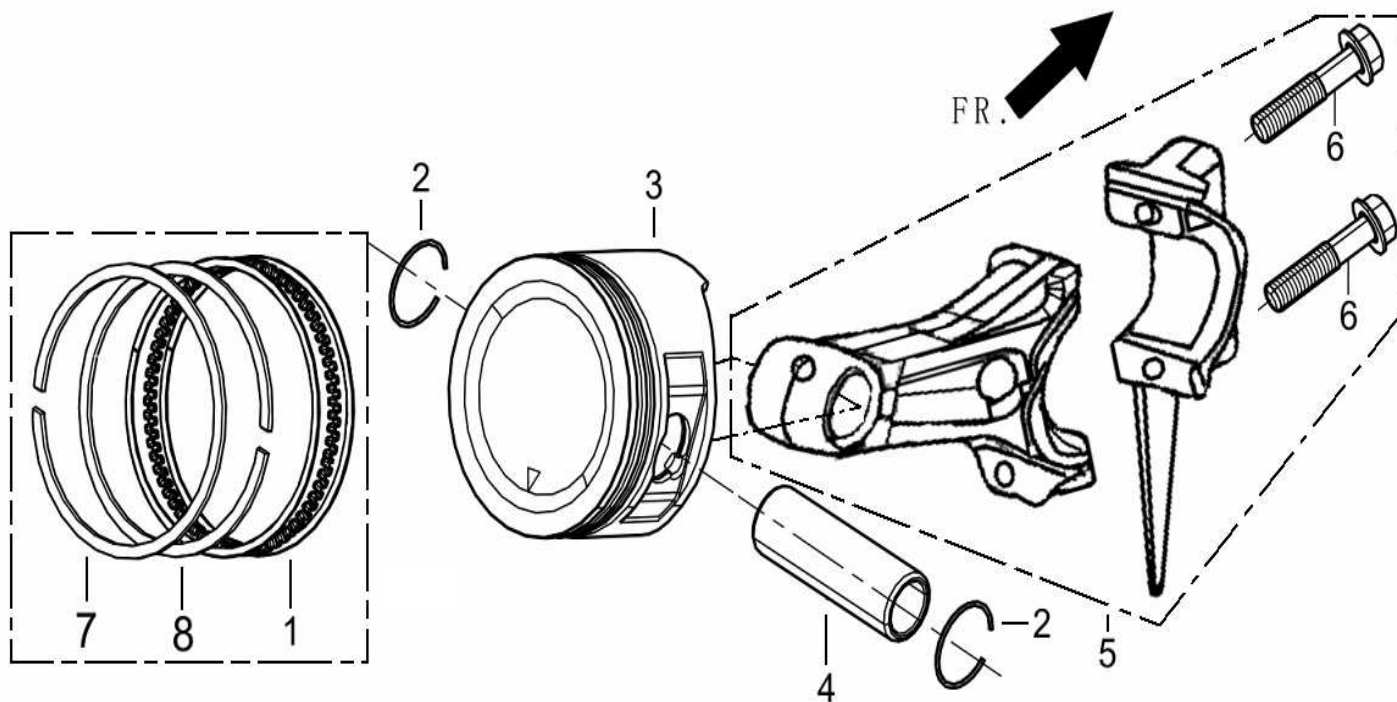

FIG.5 PISTON SUBASSEMBLY

Ref #	Description	Qty	MiTM	RATO
5-01	RING SET-OIL	1	45-0422	13210-Z190210-0099
5-02	CLIP-PISTON PIN	2	45-0256	13122-Z100110-0000
5-03	PISTON	1	45-0423	13111-Z190310-0099
5-04	PIN-PISTON	1	45-0255	13121-Z100110-0000
5-05	ROD-CONNECTING	1	45-0253	13010-Z190110-0000
5-07	RING-THE FIRST	1	45-0424	13201-Z190210-0099
5-08	RING-THE SECOND	1	45-0425	13202-Z190210-0099