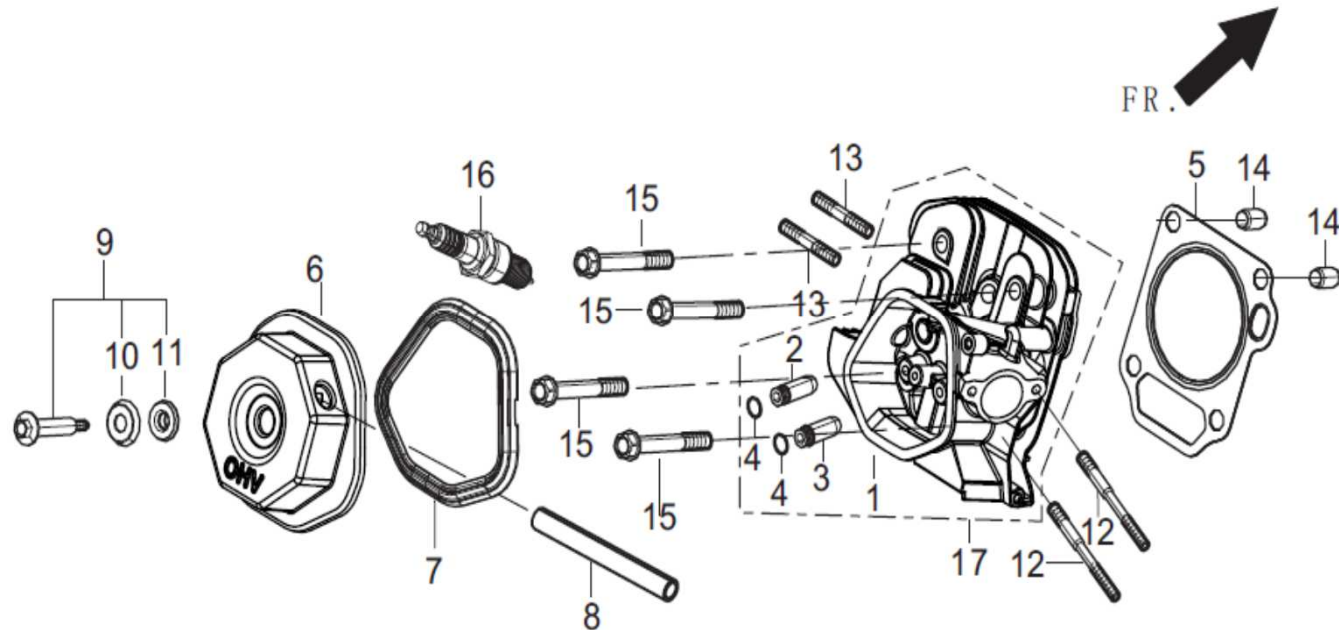

1-0199 420cc Engine, Recoil Start-EPA3 (R420)

FIG.1 CYLINDER HEAD SUBASSEMBLY

Ref #	Description	Qty	MiTM	RATO
1-05	GASKET CYLINDER HEAD	1	45-0415	12131-Z190310-0000
1-06	CYLINDER HEAD COVER SUBASSY	1	45-0252	12410-Z580110-0000
1-07	GASKET-CYLINDER HEAD COVER	1	45-0240	12004-Z580110-0000
1-08	TUBE-BREATHER	1	45-0297	17004-Z100110-0000
1-09	BOLT-CYLINDER HEAD COVER	1	45-0241	12030-Z310110-0000
1-12	STUD-CARBURETOR	2	45-0322	90204-Z100210-0000
1-13	STUD	2	45-0323	90204-Z100320-0000
1-14	PIN-CYLINDER HEAD	2	45-0330	90502-1220-00
1-15	BOLT- CYLINDER HEAD	4	45-0239	12003-Z080110-0000
1-16	SPARK PLUG	1	45-0310	30010-Z010210-0000
1-17	CYLINDER HEAD SUBASSY	1	45-0416	12140-Z190220-0B99

FIG.2 CRANKCASE/GOVERNOR GEAR ASSEMBLY

Ref #	Description	Qty	MiTM	RATO
2-01	CRANKCASE SUBASSY	1	45-0417	11310-Z220110-0B00
2-02	SEAL-OIL	1	45-0385	90682-Z100110-0000
2-03	SENSOR-ENGINE OIL	1	45-0314	37060-Z080110-0000
2-04	BRACKET-CRANKCASE REAR	1	45-0286	16612-Z080110-H300
2-05	PLUG-DRAIN	1	45-0306	28101-Z080110-0000
2-06	PROTECTOR-OIL	1	45-0313	37050-Z010210-0000
2-07	BOLT-OIL PROTECTOR	1	45-0315	90001-0612-01
2-08	WASHER-DRAIN PLUG	2	45-0326	90412-Z080110-0000
2-09	BOLT-DRAIN PLUG	2	45-0236	11007-Z080110-0000
2-10	CLIP	1	45-0335	90684-Z030120-0000
2-11	GOVERNOR ARM	1	45-0278	16061-Z100110-0000
2-12	SEAL-OIL	1	45-0334	90682-Z100210-0000
2-13	PIN	1	45-0328	90501-Z010110-0000
2-14	BOLT- CRANKCASE BRACKET REAR	4	45-0320	90001-0820-01
2-17	BOLT	2	45-0316	90001-0616-01
2-18	WASHER-GOVERNOR ARM	1	45-0327	90412-Z080210-0000
2-19	BALL BEARING	1	45-0331	90548-0202-00