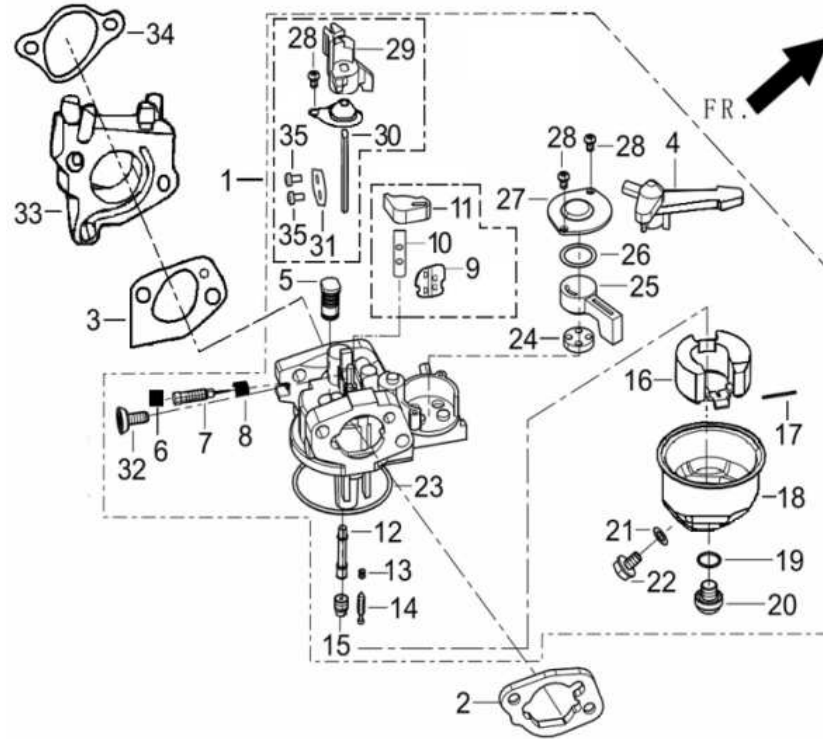

FIG.9 CARBURETOR ASSY.

Ref #	Description	Qty	MiTM	RATO
9-01	CARBURETOR ASSY	1	45-0432	16100-Z190910-0099
9-02	GASKET-AIR CLEANER	2	45-0295	17001-Z080210-0000
9-03	GASKET-CARBURETOR	1	45-0275	16001-Z100110-0000
9-33	PLATE-CARBURETOR INSULATOR	1	45-0276	16003-Z100110-0000
9-34	GASKET-CARBURETOR INSULATOR	1	45-0296	17002-Z100110-0000