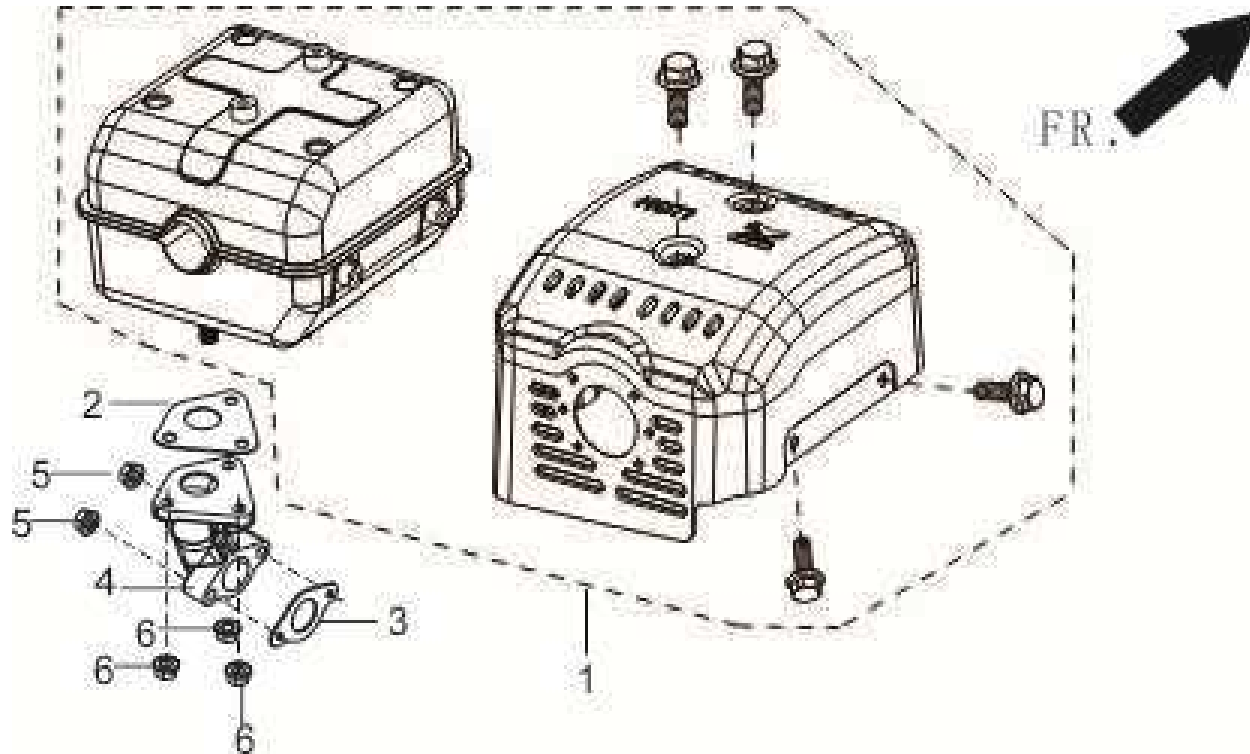

FIG.11 MUFFLER ASSYMBLY

Ref #	Description	Qty	MiTM	RATO
11-01	MUFFLER ASSY-420CC	1	45-0434	18100-Z570310-0000
11-02	GASKET-MUFFLER	1	45-0371	18101-Z080110-0000
11-03	GASKET-EXHAUST OUTLET	1	45-0435	18001-Z190110-0000
11-04	EXHAUST-OUTLET	1	45-0439	18150-Z080210-QA00
11-05	NUT	2	45-0325	90305-Z010110-0000
11-06	NUT	3	45-0325	90305-Z010110-0000