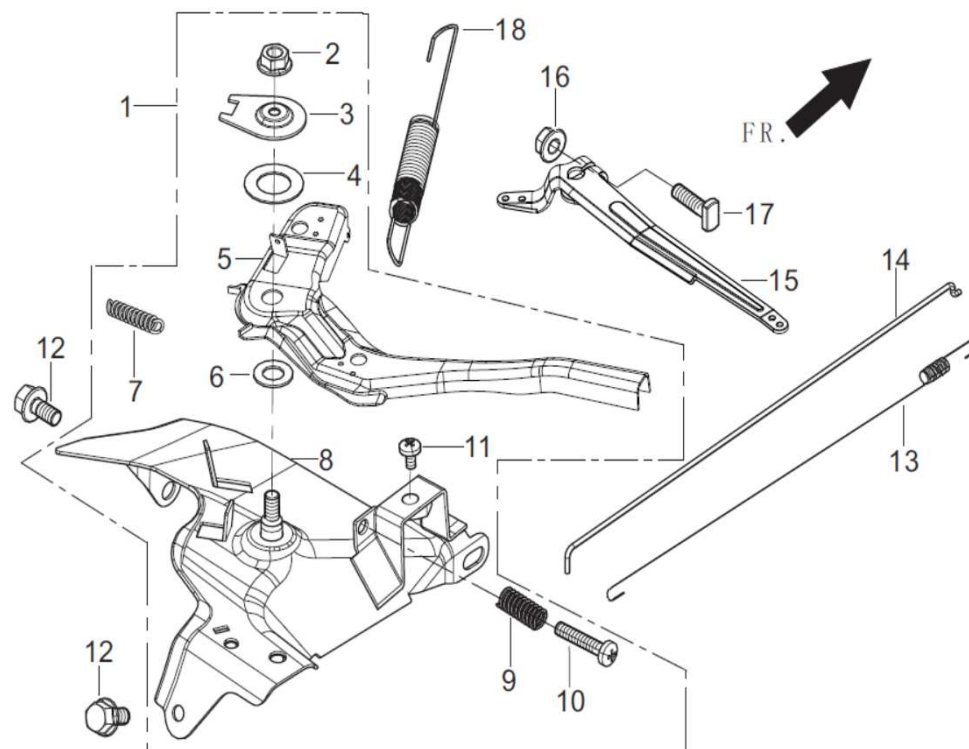

FIG.14 THROTTLE CONTROL ASSEMBLY

Ref #	Description	Qty	MiTM	RATO
14-01	THROTTLE CONTROL ASSY	1	45-0285	16520-Z100310-0000
14-12	BOLT	2	45-0315	90001-0612-01
14-13	SPRING-THROTTLE VALVE RETURN	1	45-0277	16012-Z080110-0000
14-14	ROD-GOVERNEOR	1	45-0279	16062-Z100110-0000
14-15	GOVERNOR SUPPORT SUBASSY	1	45-0281	16070-Z100110-0000
14-16	NUT	1	45-0324	90305-0600-31
14-17	BOLT-GOVERNOR SUPPORT	1	45-0282	16072-Z010110-0000
14-18	SPRING-GOVERNOR	1	45-0280	16063-Z100110-0000