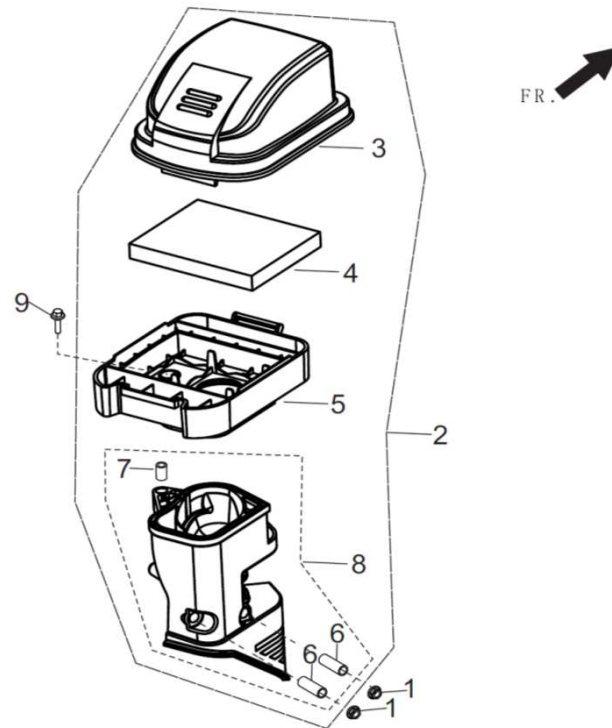

FIG.10 AIR CLEANER

Ref #	Description	Qty	MiTM	RATO
10-01	NUT	2	45-0324	90305-0600-31
10-02	AIR CLEANER	1	45-0433	17100-Z570120-0000
10-04	AIR CLEANER-PAD	1	45-0388	17151-Z570110-0000
10-09	BOLT	1	45-0319	90001-0630-01