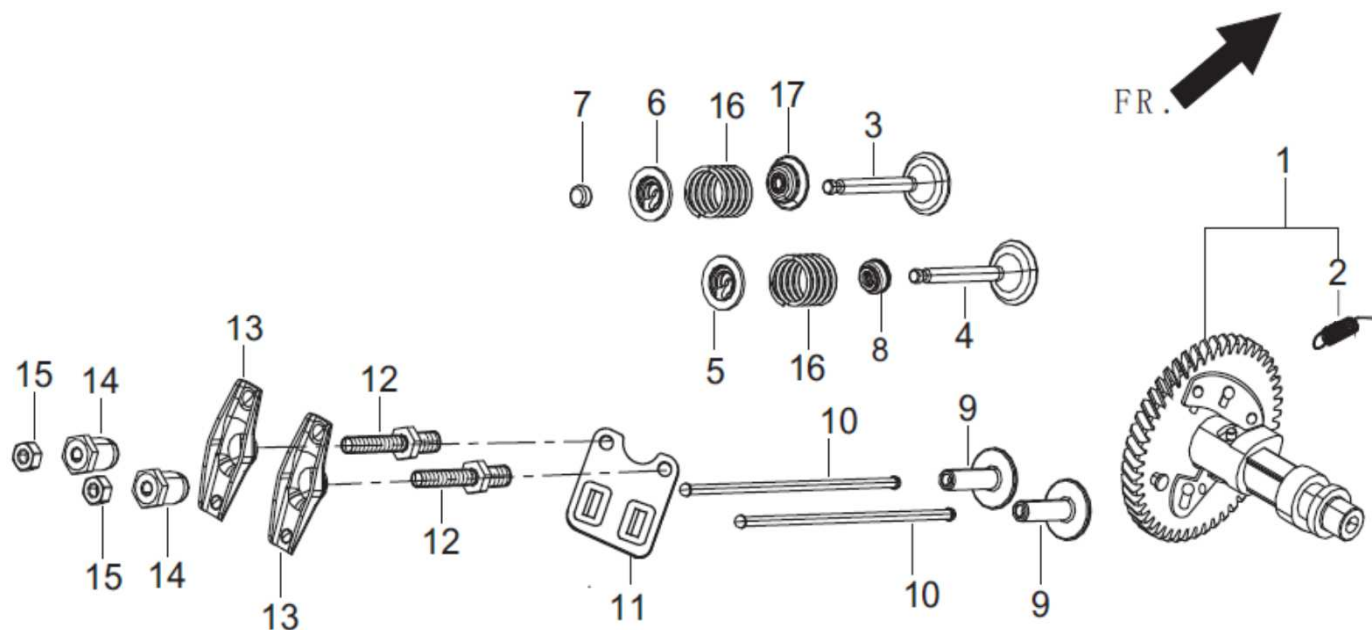

FIG.4 CRANKSHAFT CONNECTING ROD

Ref #	Description	Qty	MiTM	RATO
4-01	CRANKSHAFT ASSY	1	45-0421	13300-Z190620-RB00
4-04	BALANCING SHAFT ASSY	1	45-0261	13400-Z190110-0000

FIG.5 PISTON SUBASSEMBLY

Ref #	Description	Qty	MiTM	RATO
5-01	RING SET-OIL	1	45-0422	13210-Z190210-0099
5-02	CLIP-PISTON PIN	2	45-0256	13122-Z100110-0000
5-03	PISTON	1	45-0423	13111-Z190310-0099
5-04	PIN-PISTON	1	45-0255	13121-Z100110-0000
5-05	ROD-CONNECTING	1	45-0253	13010-Z190110-0000
5-07	RING-THE FIRST	1	45-0424	13201-Z190210-0099
5-08	RING-THE SECOND	1	45-0425	13202-Z190210-0099

FIG.6 TRAIN VALVE / CAMSHAFT SUBASSEMBLY

Ref #	Description	Qty	MiTM	RATO
6-01	CAMSHAFT ASSY	1	45-0426	14200-Z190310-0099
6-03	VALVE-EXHAUST	1	45-0427	12121-Z190110-0099
6-04	VALVE-INTAKE	1	45-0428	12111-Z100110-0099
6-05	SEAT-VALVE SPRING	1	45-0248	12112-Z080110-0000
6-06	EXHAUST VALVE-RETAINER	1	45-0246	12107-Z080110-0000
6-07	VALVE-ROTATOR	1	45-0244	12104-Z080110-0000
6-08	GUIDE-SEAL	1	45-0242	12101-Z080110-0000
6-09	VALVE-TAPPET	2	45-0429	14081-Z080110-0000
6-10	VALVE LIFTER SUBASSY	2	45-0430	14070-Z100110-0000
6-11	LIFTER STOPPER PLATE SUBASSY	1	45-0266	14090-Z080110-0000
6-12	BOLT-VALVE ADJUSTING	2	45-0270	14313-Z010110-0000
6-13	VALVE-ROCKER	2	45-0268	14311-Z080110-0000
6-14	NUT-VALVE ADJUSTING	2	45-0271	14314-Z010110-0000
6-15	NUT-VALVE LOCK	2	45-0269	14312-Z010110-0000
6-16	VALVE-SPRING	2	45-0243	12103-Z080110-0000
6-17	RETAINER-VALVE SPRING	1	45-0245	12105-Z080110-0000