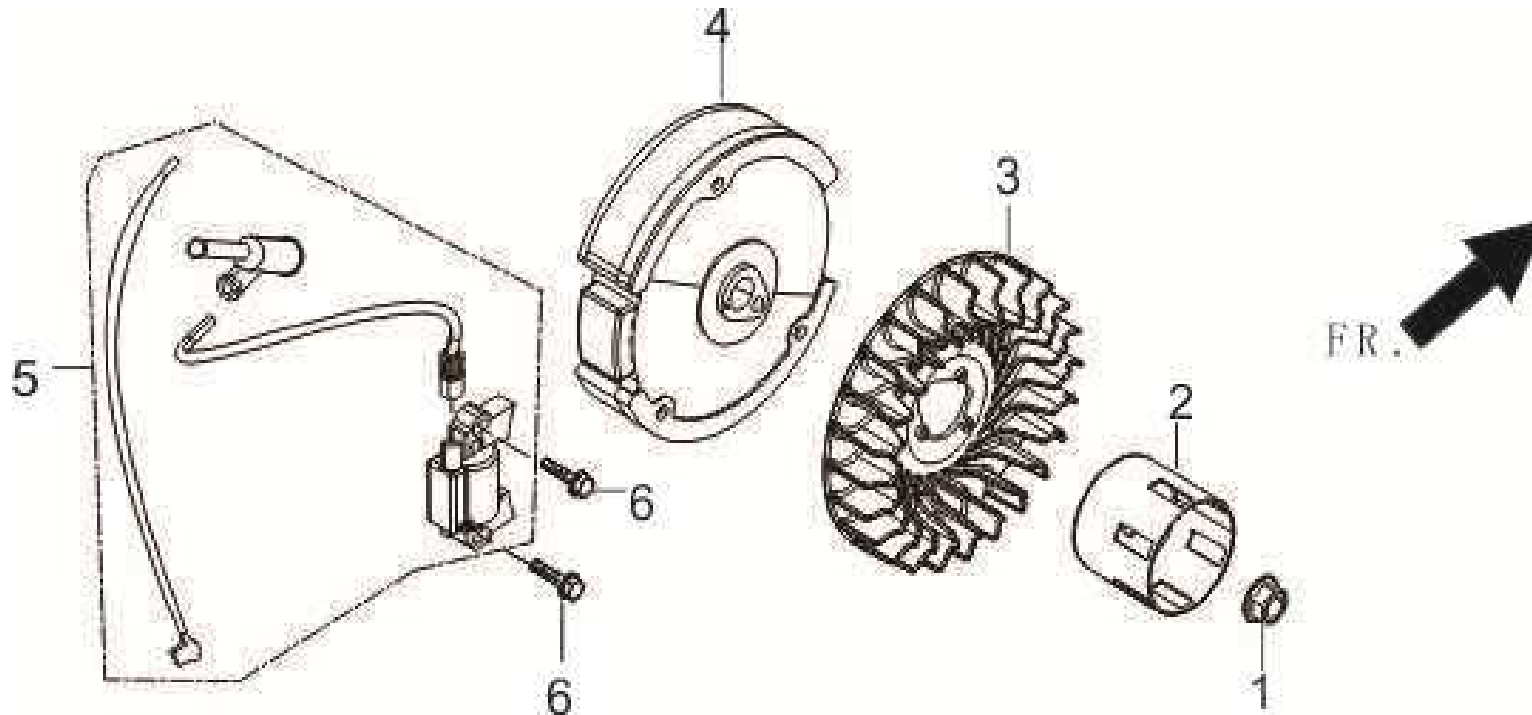

FIG.13 FLYWHEEL / IMPELLER / STARTER PULLEY / IGNITION COIL

Ref #	Description	Qty	MiTM	RATO
13-01	NUT-FLYWHEEL	1	45-0262	13501-Z080110-0000
13-02	PULLEY-STARTER	1	45-0305	28002-Z100210-0000
13-03	IMPELLER	1	45-0437	19352-Z100210-0000
13-04	FLYWHEEL SUBASSY	1	45-0438	13510-Z100120-0000
13-05	COIL-IGNITION	1	45-0311	30400-Z190110-0000
13-06	BOLT	2	45-0318	90001-0628-01