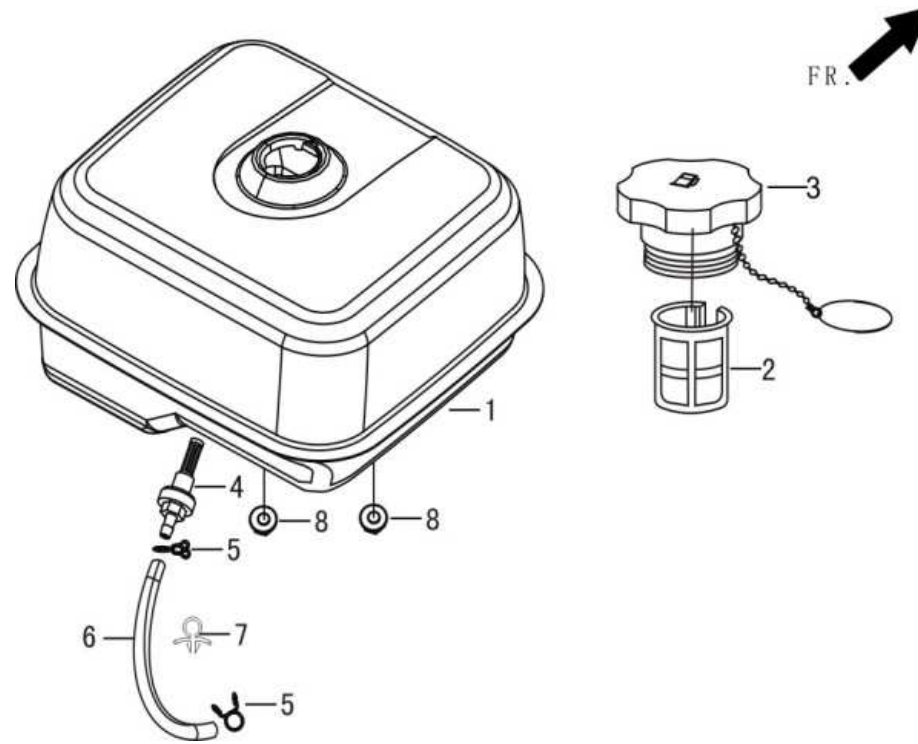

FIG.12 FUEL TANK ASSEMBLY

Ref #	Description	Qty	MiTM	RATO
12-01	FUEL TANK 420CC	1	45-0413	16620-Z310410-H600
12-02	STRAINER-FUEL	1	45-0411	16652-Z010710-0000
12-03	CAP-FUEL TANK	1	45-0412	16730-Z310110-0000
12-04	FUEL TANK-OIL SUBASSY	1	45-0289	16680-Z010110-0000
12-05	CLAMP	2	45-0337	90685-Z020110-0000
12-06	HOSE-FUEL SUPPLY	1	45-0339	90686-Z520110-0000
12-07	CLIP	1	45-0336	90684-Z080110-0000
12-08	NUT-FUEL TANK	2	45-0436	90305-0800-31