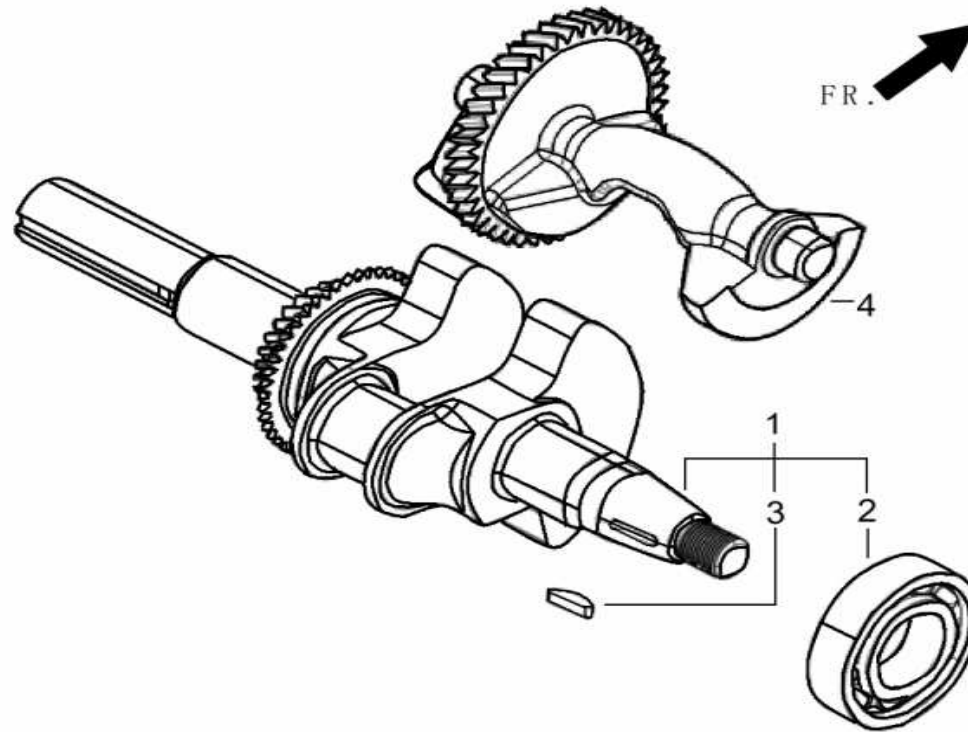

FIG.4 CRANKSHAFT CONNECTING ROD

Ref #	Description	Qty	MiTM	RATO
4-01	CRANKSHAFT ASSY	1	45-0421	13300-Z190620-RB00
4-04	BALANCING SHAFT ASSY	1	45-0261	13400-Z190110-0000