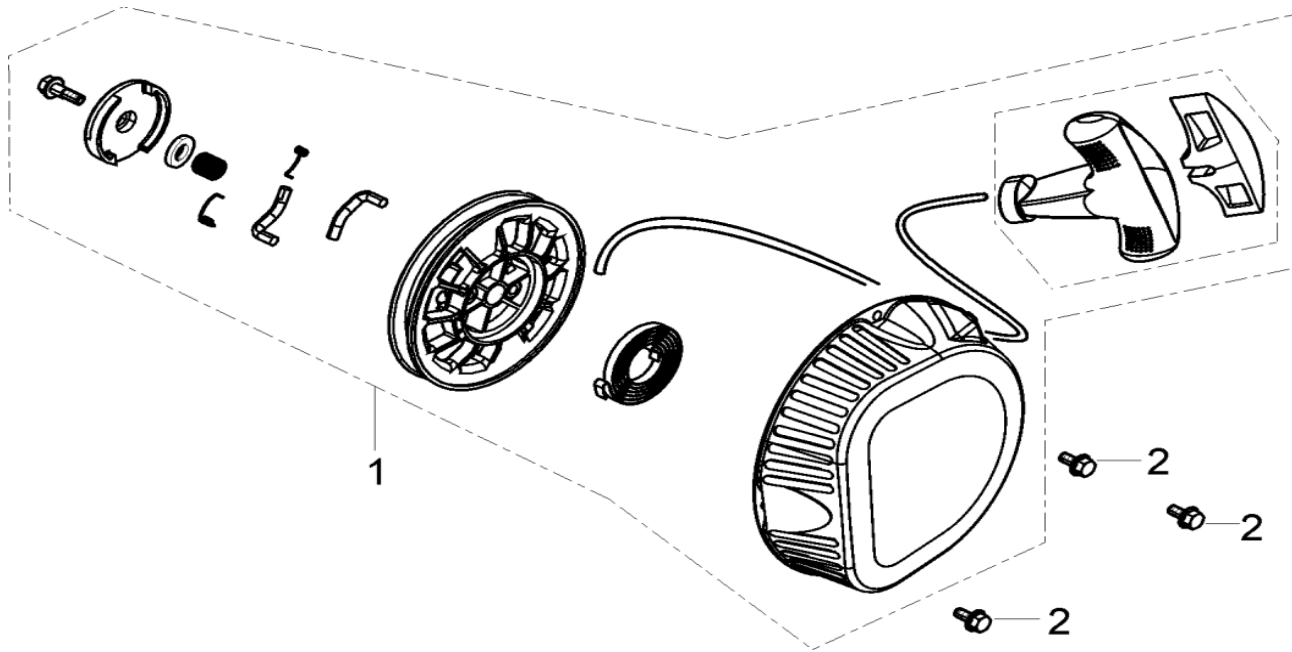

FIG.7 RECOIL STARTER

Ref #	Description	Qty	MiTM	RATO
7-01	RECOIL STARTER ASSY	1	45-0579	28200-Z100220-Q200
7-02	BOLT-RECOIL STARTER	3	45-0315	90001-0612-01