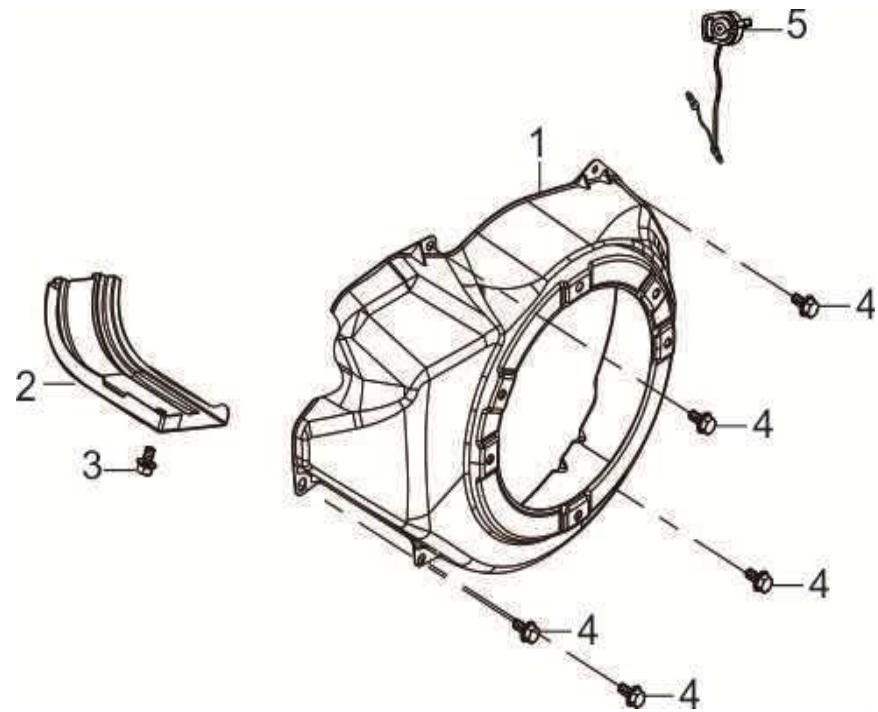

FIG.8 SHROUDS

Ref #	Description	Qty	MiTM	RATO
8-01	SHROUD-IMPELLER	1	45-0308	28110-Z100310-H600
8-02	SHROUD-CYLINDER BODY	1	45-0431	19304-Z100210-0000
8-03	BOLT	1	45-0315	90001-0612-01
8-04	BOLT	5	45-0315	90001-0612-01
8-05	ENGINE SWITCH/STOP	1	45-0312	35540-Z060120-QG00