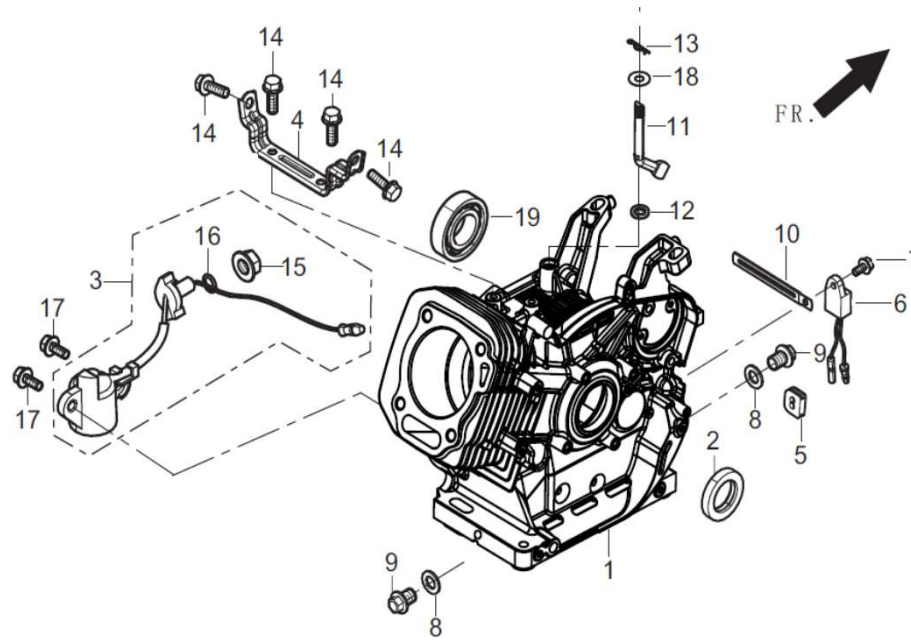

1-0199 420cc Engine, Recoil Start-EPA3 (R420)

FIG.1 CYLINDER HEAD SUBASSEMBLY

Ref #	Description	Qty	MiTM	RATO
1-05	GASKET CYLINDER HEAD	1	45-0415	12131-Z190310-0000
1-06	CYLINDER HEAD COVER SUBASSY	1	45-0252	12410-Z580110-0000
1-07	GASKET-CYLINDER HEAD COVER	1	45-0240	12004-Z580110-0000
1-08	TUBE-BREATHER	1	45-0297	17004-Z100110-0000
1-09	BOLT-CYLINDER HEAD COVER	1	45-0241	12030-Z310110-0000
1-12	STUD-CARBURETOR	2	45-0322	90204-Z100210-0000
1-13	STUD	2	45-0323	90204-Z100320-0000
1-14	PIN-CYLINDER HEAD	2	45-0330	90502-1220-00
1-15	BOLT- CYLINDER HEAD	4	45-0239	12003-Z080110-0000
1-16	SPARK PLUG	1	45-0310	30010-Z010210-0000
1-17	CYLINDER HEAD SUBASSY	1	45-0416	12140-Z190220-0B99

FIG.2 CRANKCASE/GOVERNOR GEAR ASSEMBLY

Ref #	Description	Qty	MiTM	RATO
2-01	CRANKCASE SUBASSY	1	45-0417	11310-Z220110-0B00
2-02	SEAL-OIL	1	45-0385	90682-Z100110-0000
2-03	SENSOR-ENGINE OIL	1	45-0314	37060-Z080110-0000
2-04	BRACKET-CRANKCASE REAR	1	45-0286	16612-Z080110-H300
2-05	PLUG-DRAIN	1	45-0306	28101-Z080110-0000
2-06	PROTECTOR-OIL	1	45-0313	37050-Z010210-0000
2-07	BOLT-OIL PROTECTOR	1	45-0315	90001-0612-01
2-08	WASHER-DRAIN PLUG	2	45-0326	90412-Z080110-0000
2-09	BOLT-DRAIN PLUG	2	45-0236	11007-Z080110-0000
2-10	CLIP	1	45-0335	90684-Z030120-0000
2-11	GOVERNOR ARM	1	45-0278	16061-Z100110-0000
2-12	SEAL-OIL	1	45-0334	90682-Z100210-0000
2-13	PIN	1	45-0328	90501-Z010110-0000
2-14	BOLT- CRANKCASE BRACKET REAR	4	45-0320	90001-0820-01
2-17	BOLT	2	45-0316	90001-0616-01
2-18	WASHER-GOVERNOR ARM	1	45-0327	90412-Z080210-0000
2-19	BALL BEARING	1	45-0331	90548-0202-00