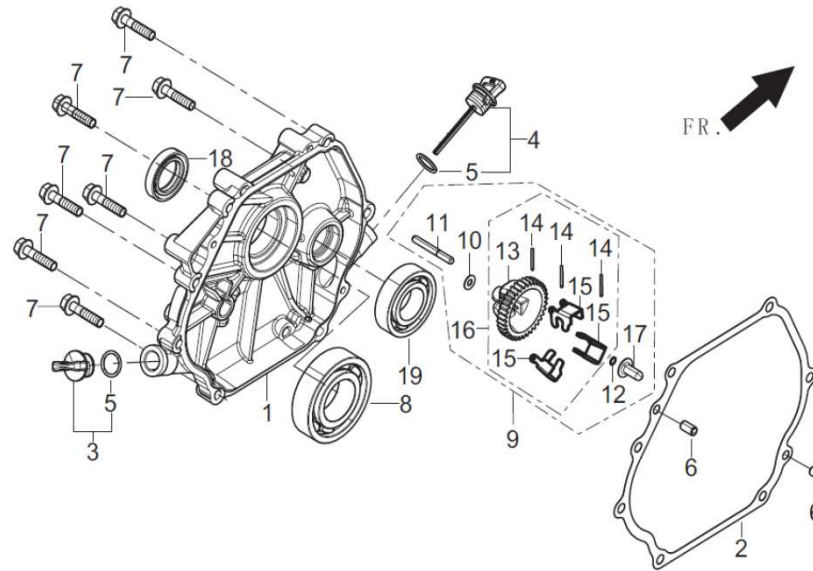

FIG.3 CRANKCASE COVER SUBASSEMBLY

Ref #	Description	Qty	MiTM	RATO
3-01	CRANKCASE COVER	1	45-0418	11411-Z100510-0B00
3-02	GASKET-CRANKCASE	1	45-0419	11001-Z100210-0000
3-03	OIL PLUG SUBASSY	1	45-0273	15030-Z080120-Q500
3-04	DIPSTICK SUBASSEMBLY-OIL	1	45-0272	15010-Z080120-Q500
3-06	PIN	2	45-0329	90502-0912-00
3-07	BOLT-CRANKCASE	7	45-0321	90001-0840-01
3-08	BEARING-CRANKSHAFT	1	45-0420	90547-0207-00
3-09	GOVERNOR GEAR ASSY	1	45-0284	16400-Z100110-0000
3-18	OIL SEAL	1	45-0385	90682-Z100110-0000
3-19	BEARING-GOV ARM	1	45-0331	90548-0202-00