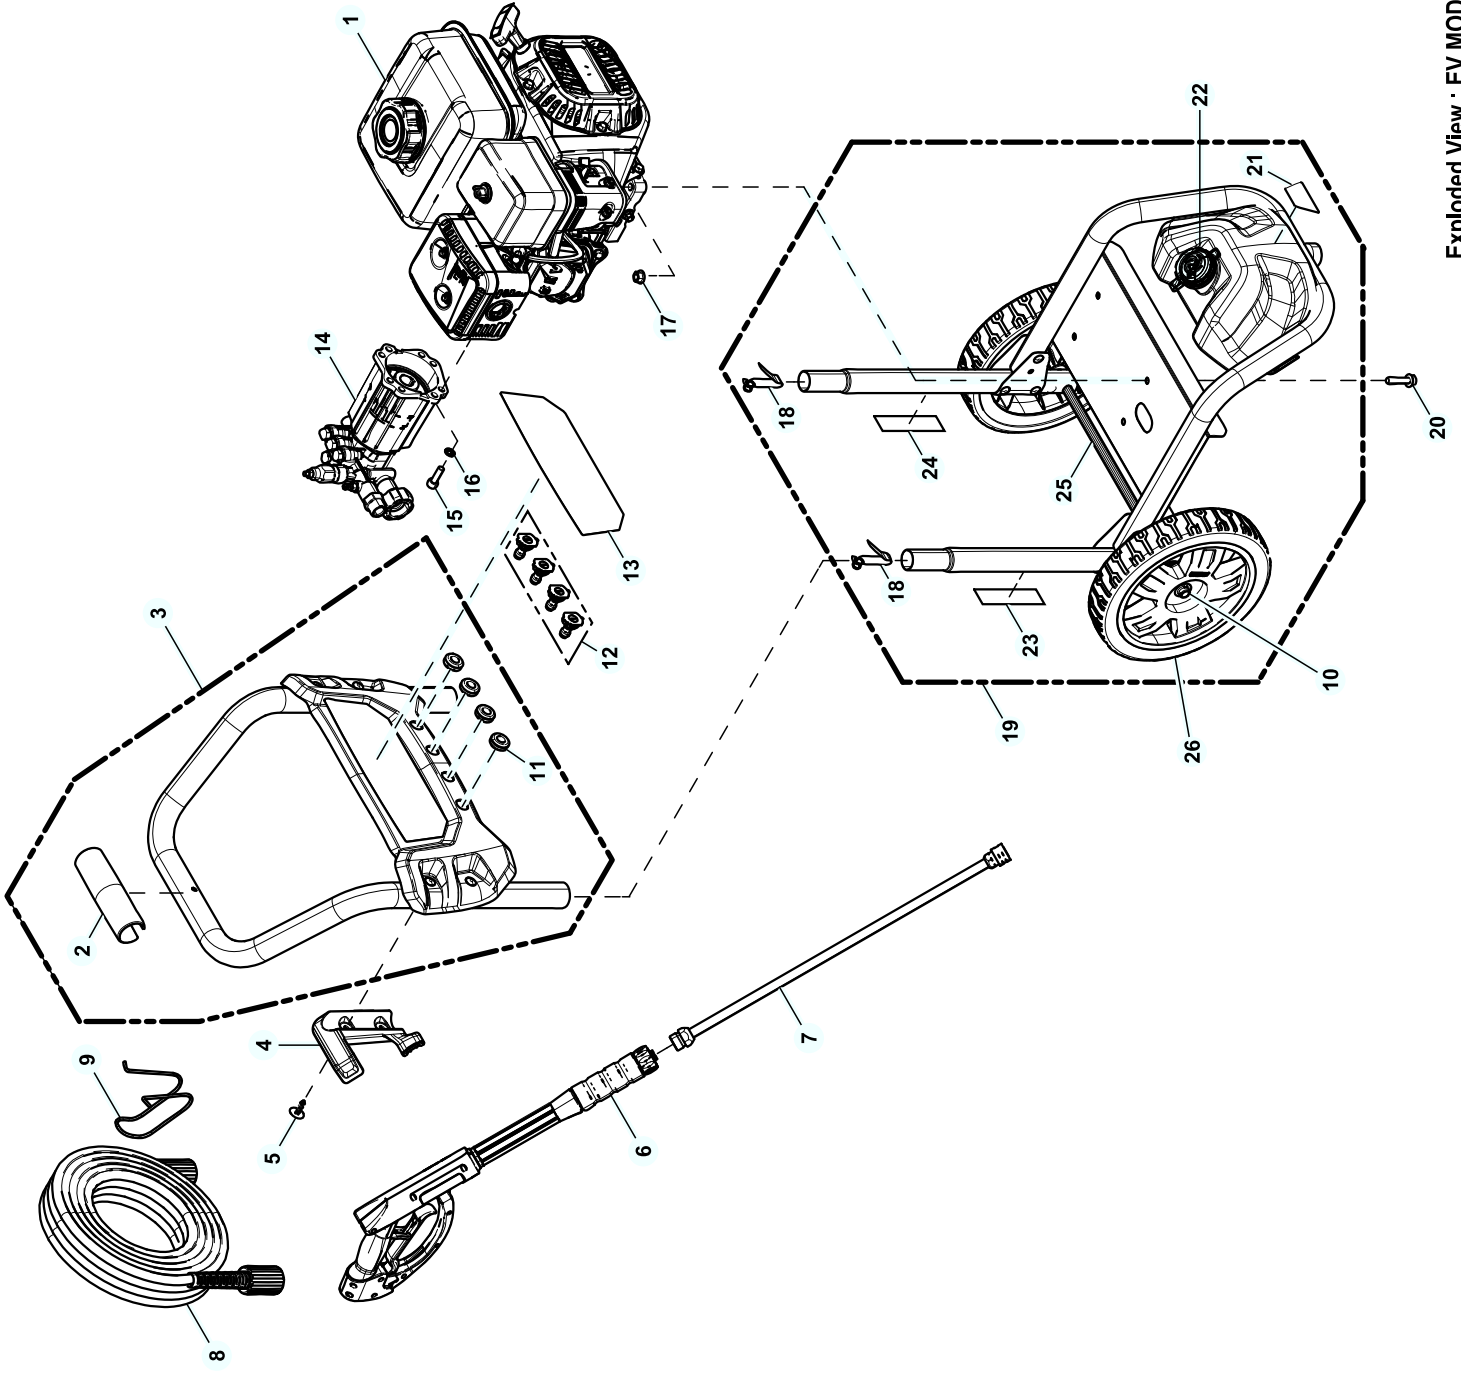

GROUP EV

EXPLODED VIEW: EV MOD PLTFRM 2800PSI**DRAWING #:0L6627****GROUP EV**

ITEM	PART#	QTY.	DESCRIPTION
1	0K8430	1	ENGINE
2	0L4739	1	HANDLE C-GRIP
3	10000012847	1	HANDLE KIT PW RESI NO DECAL
4	0L4738	1	HOLSTER GUN
5	0J1449	2	FASTENER RIBBED SHANK CHRSTM T
6	0H9642A	1	GUN ASSEMBLY
7	0H9640	1	LANCE ASSY-20" LONG
8	0K0921	1	HOSE 25'X1/4" W/M22 CONN
9	0J3052	1	HOOK-HOSE
10	0K9974	1	PUSH NUT
11	0J3079	4	GROMMET-NOZZLE
12	0H9617R	1	KIT-NOZZLE
13	0L4740A	1	DECAL NOZZLE BILLBOARD 2800
14	0K1663	1	PUMP AXIAL
15	0J3315	4	SCREW SHC M8-1.25X25 C8.8 ZP
16	092479	4	WASHER LOCK M8 RIBBED
17	067989	4	NUT HEX FL WHIZ M8-1.25
18	0G5442	2	SNAP BUTTON
19	0L6827	1	CRADLE KIT
20	089230	4	SCREW HHFC M8-1.25 X 35 G8.8
21	0L2091	1	DECAL NO NOT USE BLEACH
22	0K4078A	1	CAP CHEM TANK W/HOSE CUTOUT
23	0J3374	1	DECAL QUICK START
24	0K6007	1	DECAL QUICK START
25	0K9978D	1	AXLE
26	0J6276	2	WHEEL