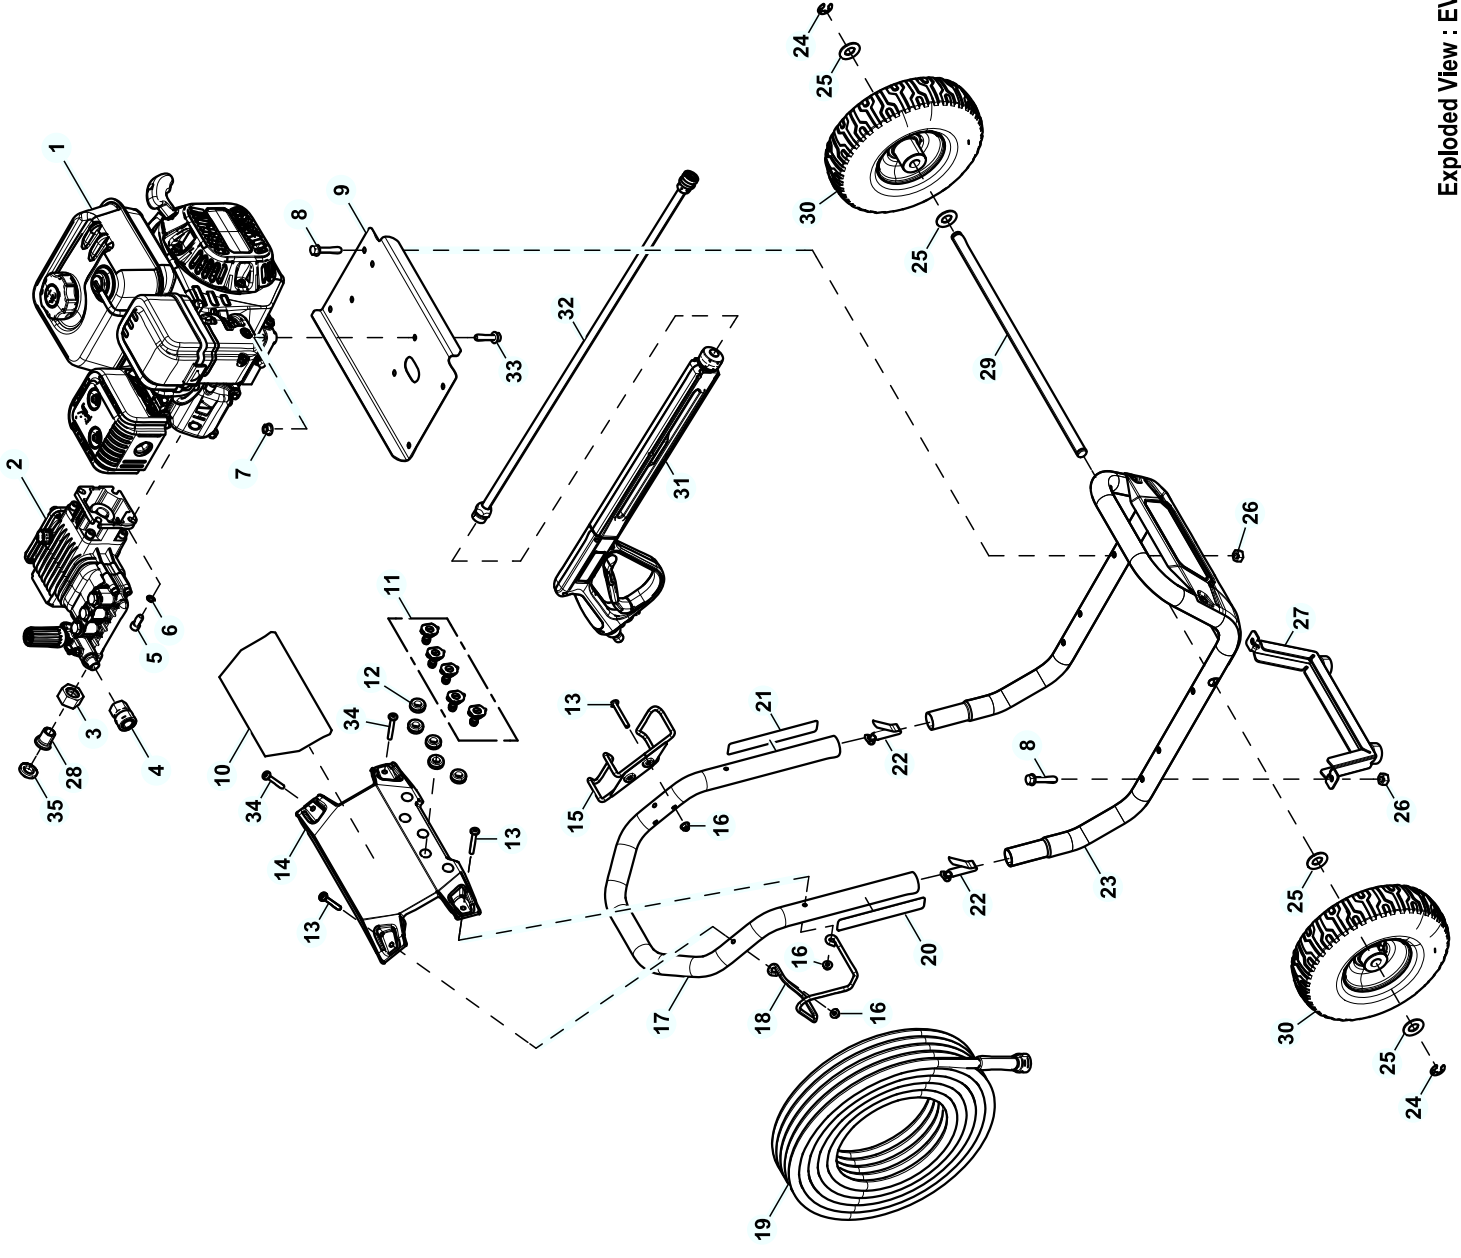

GROUP

EXPLODED VIEW: EV POWER WASHER SM PRO**DRAWING #:0L3879****GROUP EV**

ITEM	PART#	QTY.	DESCRIPTION
1	0K5327	1	ENGINE
2	0K9902	1	PUMP TRIPLEX
3	0J1445	1	NUT-GARDEN HOSE INLET
4	0H9568	1	COUPLING-FEMALE QDISK
5	0J4188	4	SCREW SHC M8-1.25
6	092479	4	WASHER LOCK M8 RIBBED
7	067989	4	NUT HEX FL WHIZ M8-1.25
8	0H1779	6	SCREW HHFC M8-1.25
9	0L3279	1	BASE PLATE
10	0L4508B	1	DECAL UPPER BILLBOARD
11	0H9617K	1	KIT-NOZZLE
12	0J3079	5	GROMMET-NOZZLE
13	0K6325	4	SCREW BFHSC M6-1.0
14	0L3501	1	BILLBOARD - UPPER
15	0L4068	1	ASSY GUN HOOK
16	0D3700	6	NUT FLANGE M6-1.0 NYLOK
17	0L3201	1	TUBE HANDLE
18	0L3499	1	HOSE HOOK - WIREFORM
19	0L5458A	1	HOSE
20	0J3374A	1	DECAL QUICK START
21	0J1553	1	DECAL QUICK START
22	0G5442	2	SNAP BUTTON
23	10000000272	1	CRADLE SUB ASSY - SM PRO
24	0J2686	2	RING, SNAP
25	022247	4	WASHER FLAT
26	049820	6	NUT HEX LOCK M8-1.25 NY INS
27	10000000165	1	FOOT ASSY - SM PRO
28	0J1443	1	NIPPLE-GARDEN HOSE INLET
29	0H9603	1	AXLE
30	0L3973A	2	WHEEL PNEUM
31	0K6183	1	GUN 4200PSI PROF W/QC
32	0K9900A	1	LANCE ASSY
33	089230	4	SCREW HHFC M8-1.25
34	0J3331	2	SCREW BFHSC M6-1.0
35	0J1444	1	SCREEN-GARDEN HOSE INLET